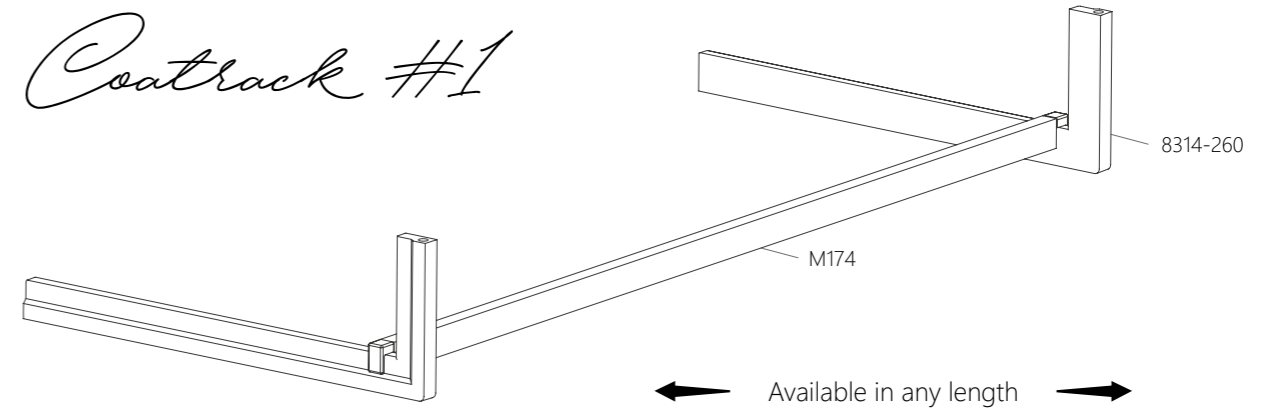

Coatrack #1

Available in any length