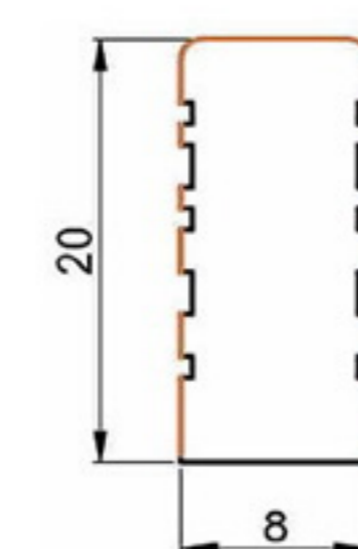

Art. NO. : M120

HANDLE BAR PROFILE

HARD PVC

Art. NO. : M127

HANDLE BAR PROFILE

HARD PVC

Art. NO. : M132

HANDLE BAR PROFILE