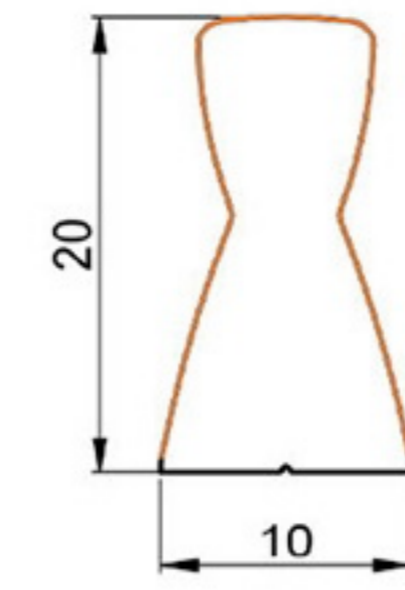

HANDLE BAR PROFILE