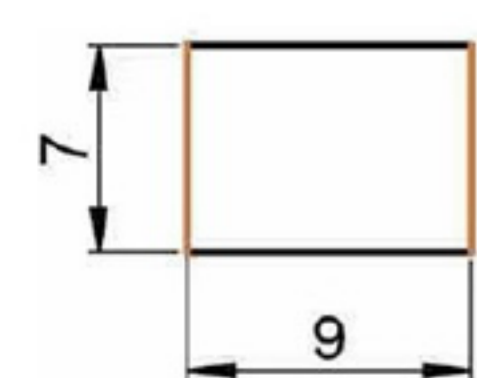

HANDLE BAR PROFILE