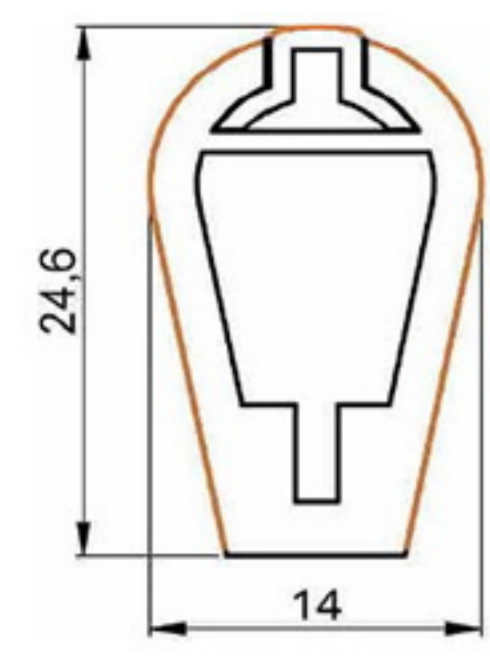

HANDLE BAR PROFILE