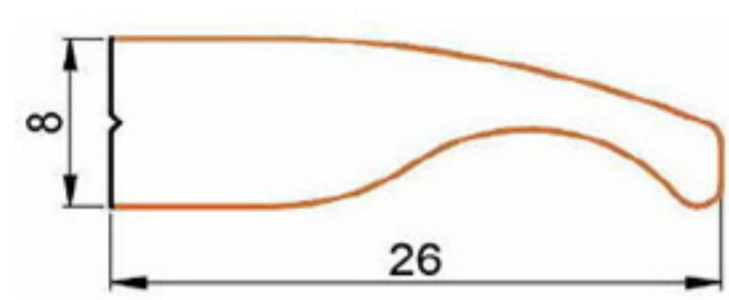

HANDLE BAR PROFILE

HARD PVC

Art. NO. : M146

HANDLE BAR PROFILE

HARD PVC

Art. NO. : M137

ROUND TUBE PROFILE

HARD PVC