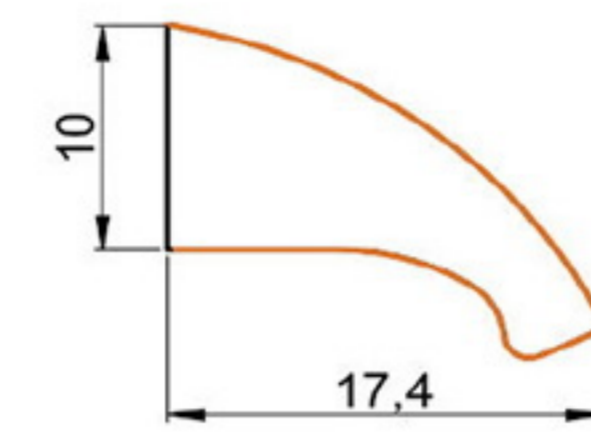

Art. NO. : M165

HANDLE BAR PROFILE

HARD PVC

Art. NO. : M159

HANDLE BAR PROFILE

HARD PVC

Art. NO. : M166

HANDLE BAR PROFILE