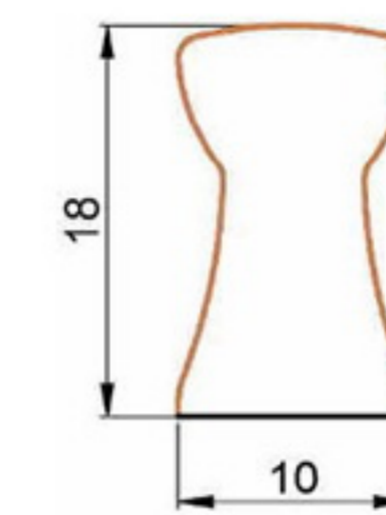

HANDLE BAR PROFILE