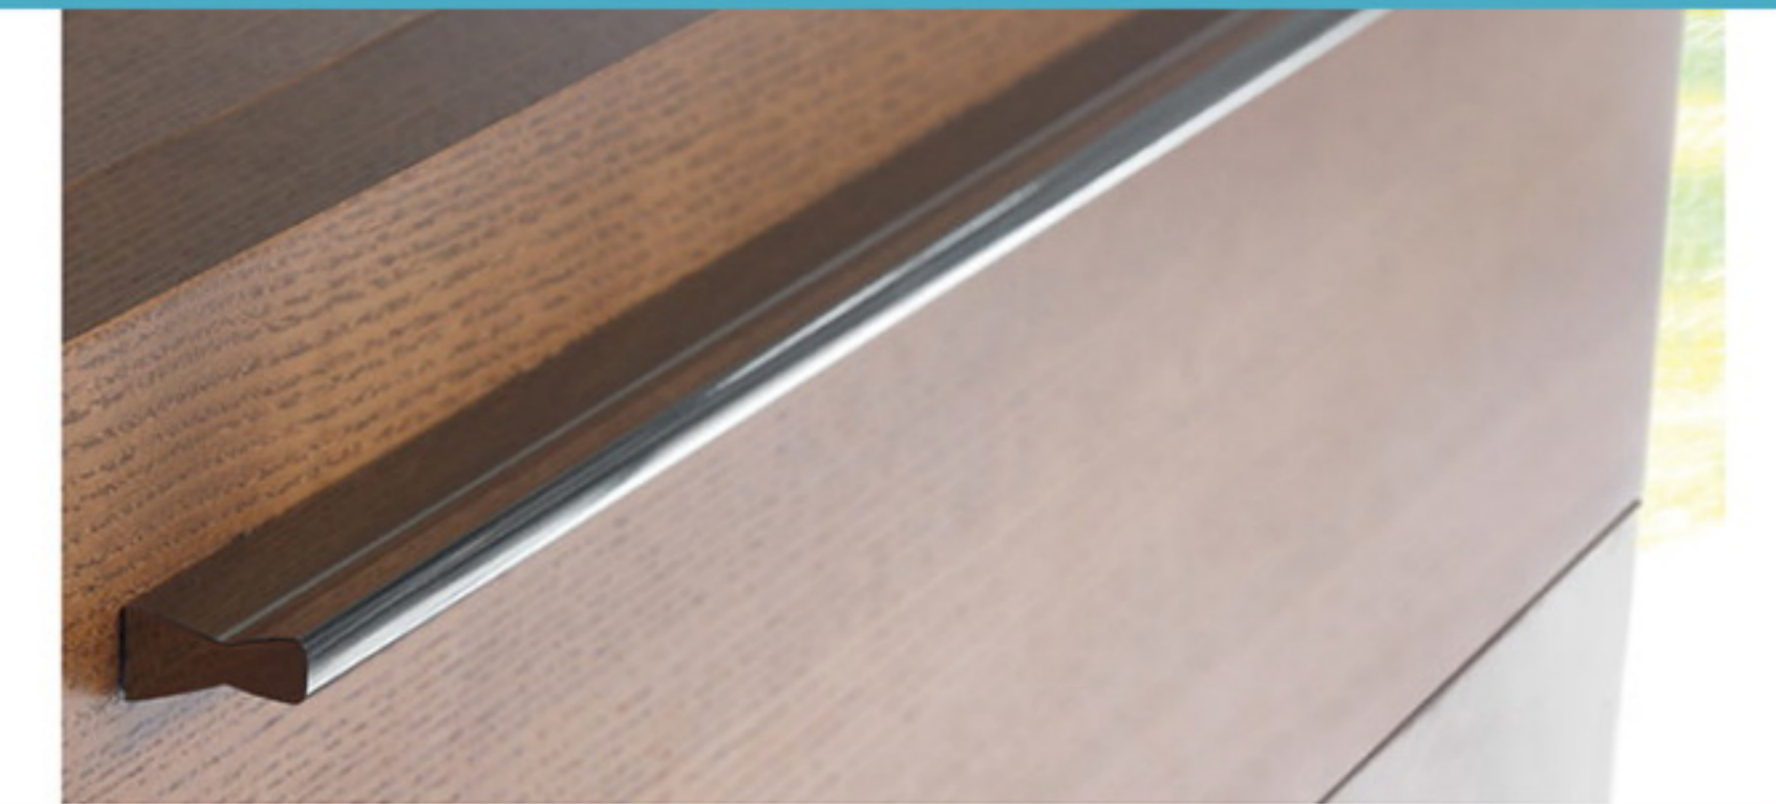

Art. NO. : M166