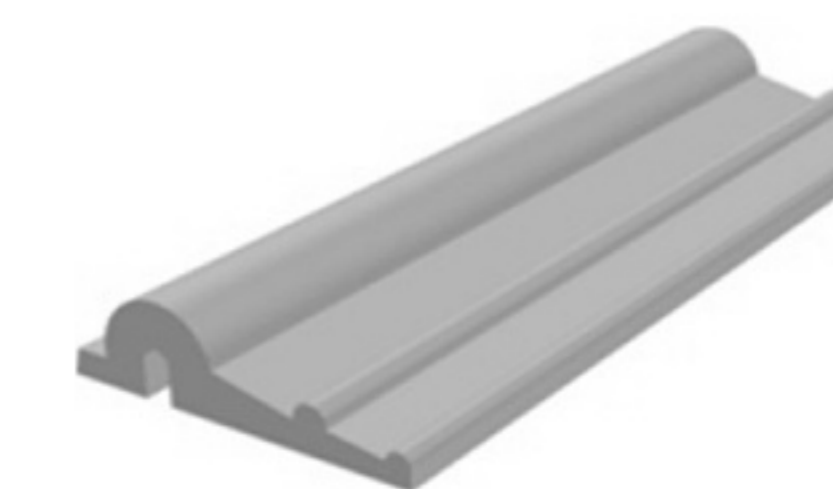

DECORATIVE PROFILE

HARD PVC

Art. NO. : M22

DECORATIVE PROFILE

HARD PVC

Art. NO. : M23

DECORATIVE PROFILE

HARD / SOFT PVC

Art. NO. : M24

DECORATIVE PROFILE

HARD / SOFT PVC

Art. NO. : M25

DECORATIVE PROFILE

HARD PVC

Art. NO. : M26

DECORATIVE PROFILE

HARD / SOFT PVC

Art. NO. : M27L

DECORATIVE PROFILE

HARD / SOFT PVC

Art. NO. : M29 L

DECORATIVE PROFILE

HARD / SOFT PVC

Art. NO. : M32/5,5

DECORATIVE PROFILE

HARD / SOFT PVC

Art. NO. : M32/10

DECORATIVE PROFILE

HARD / SOFT PVC

Art. NO. : M32/17

TUBE PROFILE

HARD PVC

Art. NO. : M34

DECORATIVE PROFILE

HARD PVC

Art. NO. : M35