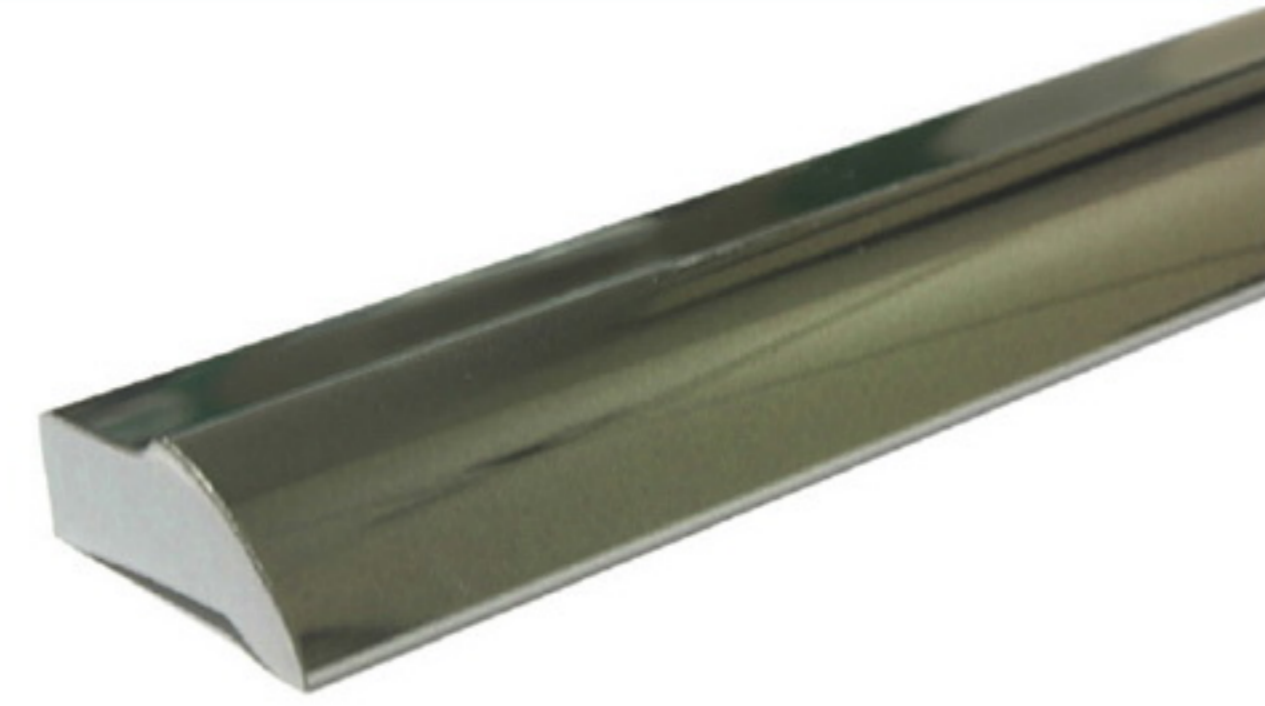

HANDLE BAR PROFILE

HARD PVC

Art. NO. : M155

HANDLE BAR PROFILE

HARD PVC

Art. NO. : M156

HANDLE BAR PROFILE

HARD PVC