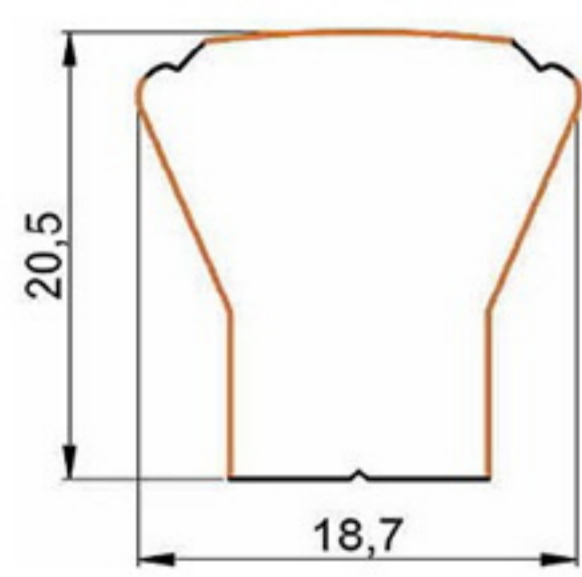

HANDLE BAR PROFILE