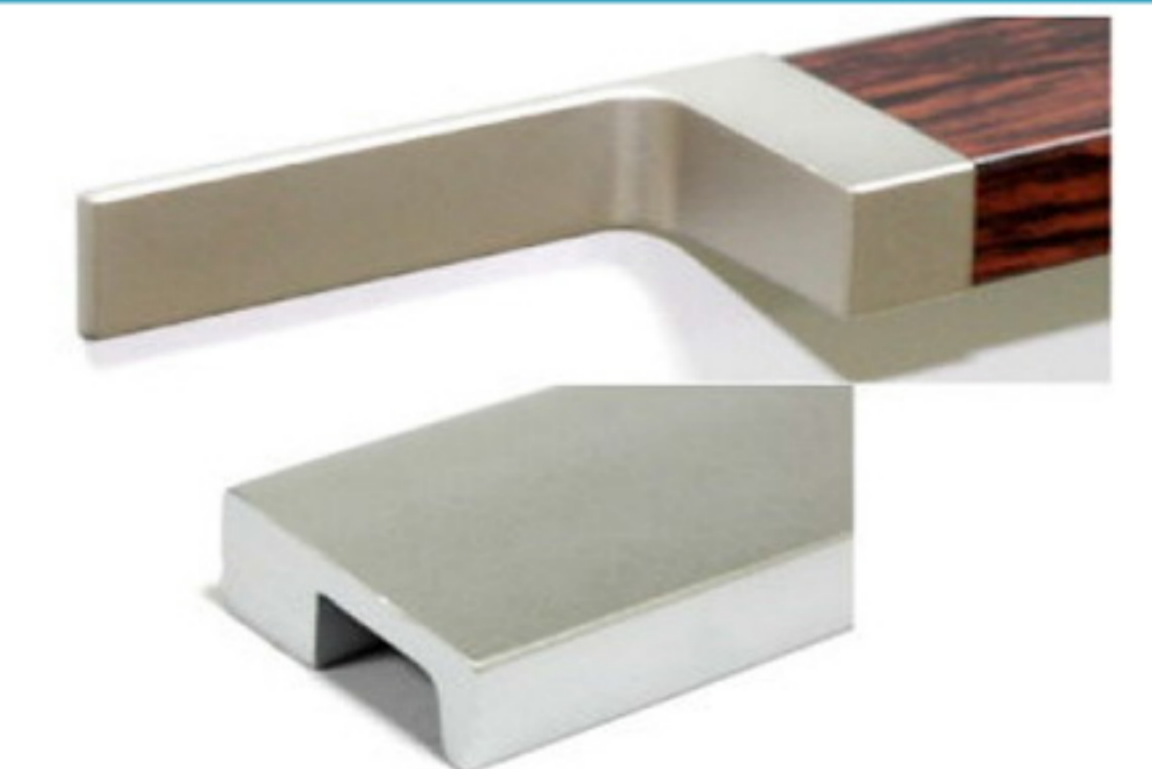

Art. NO. : M132

HANDLE BAR PROFILE