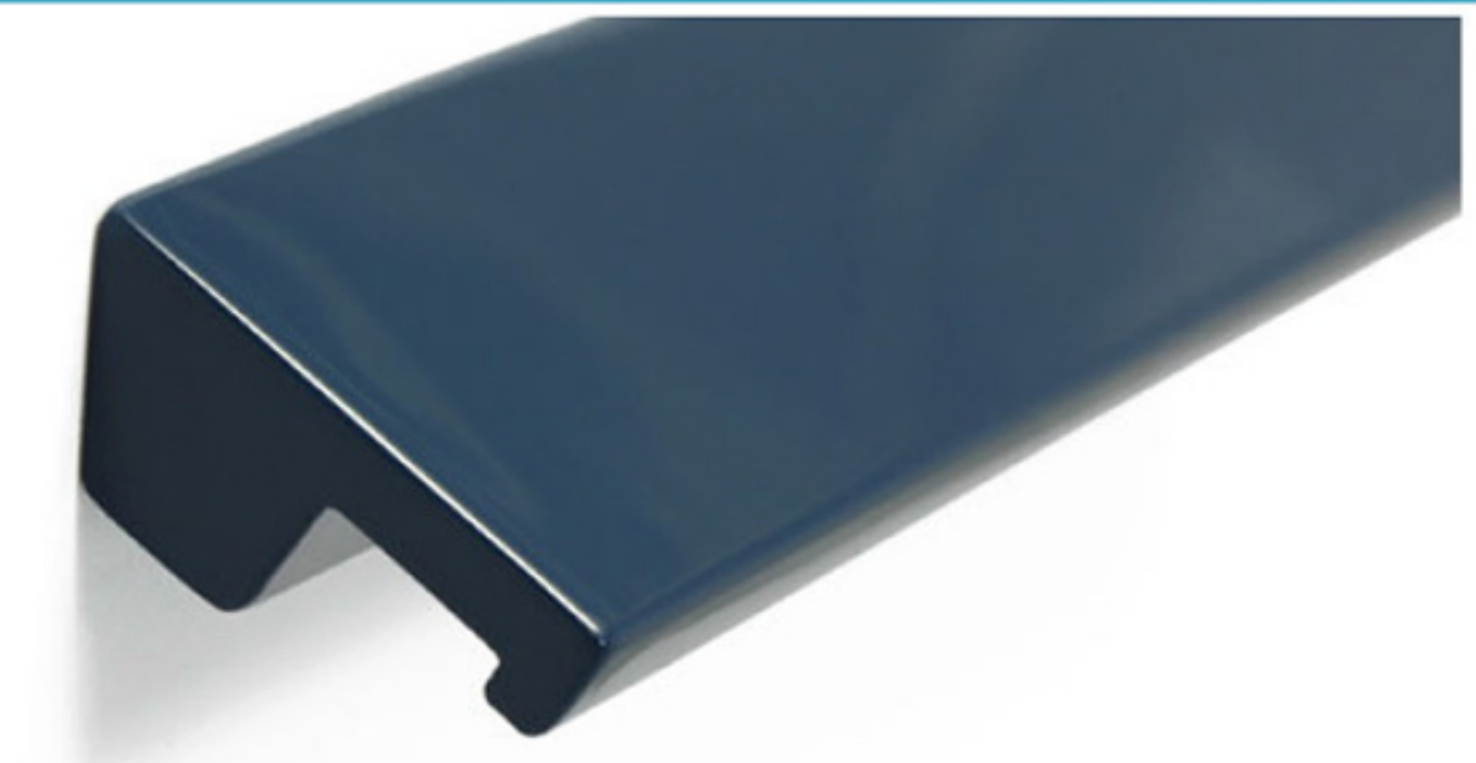

Art. NO. : M174