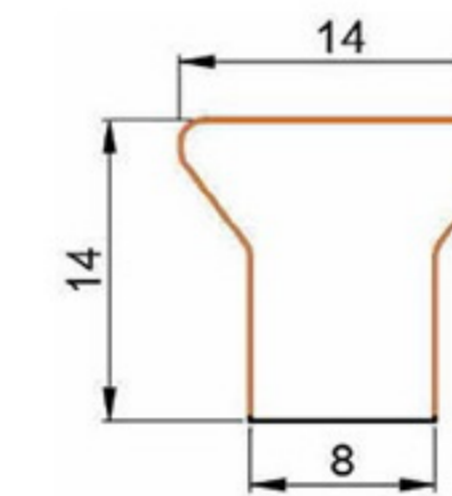

HARD PVC

Art. NO. : M122

FURNITURE LEG PROFILE

HARD PVC

Art. NO. : M115

HANDLE BAR PROFILE

HARD PVC

Art. NO. : M123