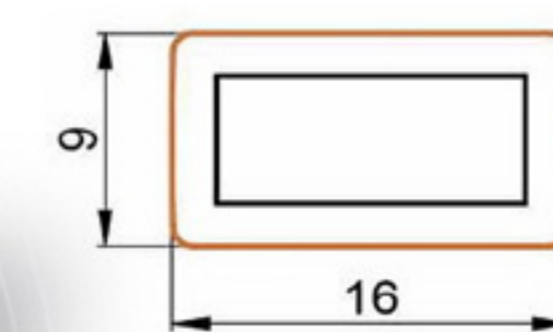

Art. NO. : M170

INSERT HANDLE PROFILE

HARD PVC

Art. NO. : M164

RAIL PROFILE

HARD PVC

Art. NO. : M174

DECORATIVE PROFILE