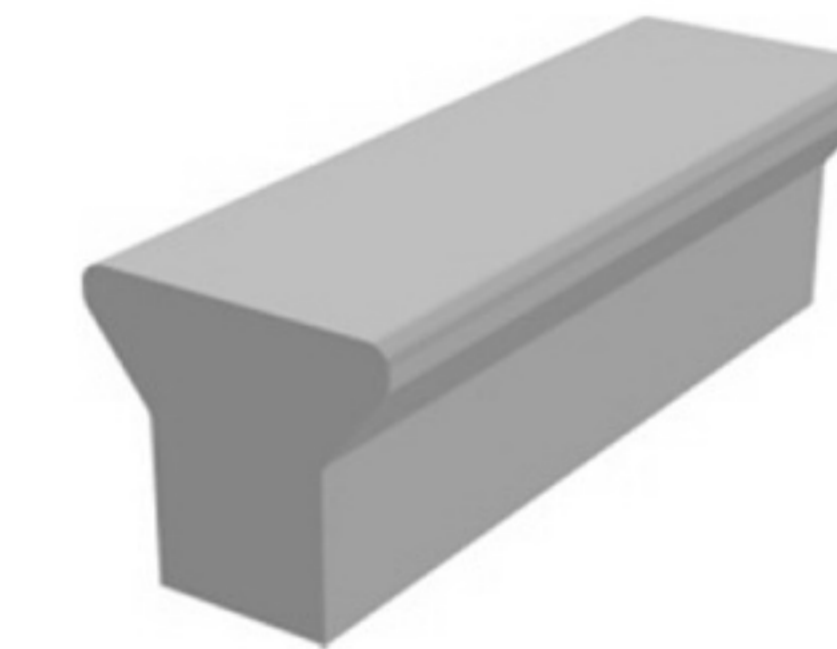

HARD PVC

Art. NO. : M122

FURNITURE LEG PROFILE

HARD PVC

Art. NO. : M115

HANDLE BAR PROFILE

HARD PVC

Art. NO. : M123