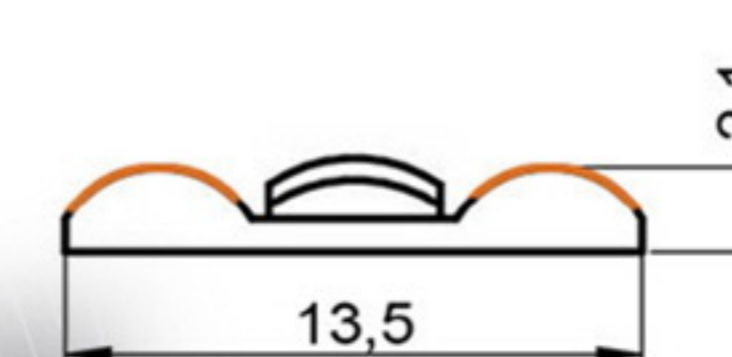

DECORATIVE PROFILE

HARD / SOFT PVC

Art. NO. : SP137