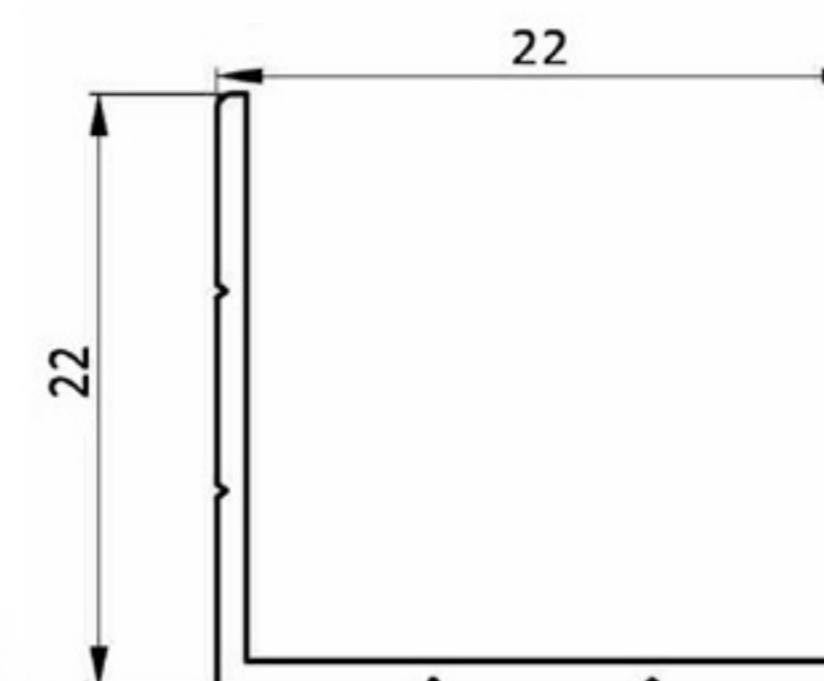

DECORATIVE PROFILE

HARD PVC

Art. NO. : M142