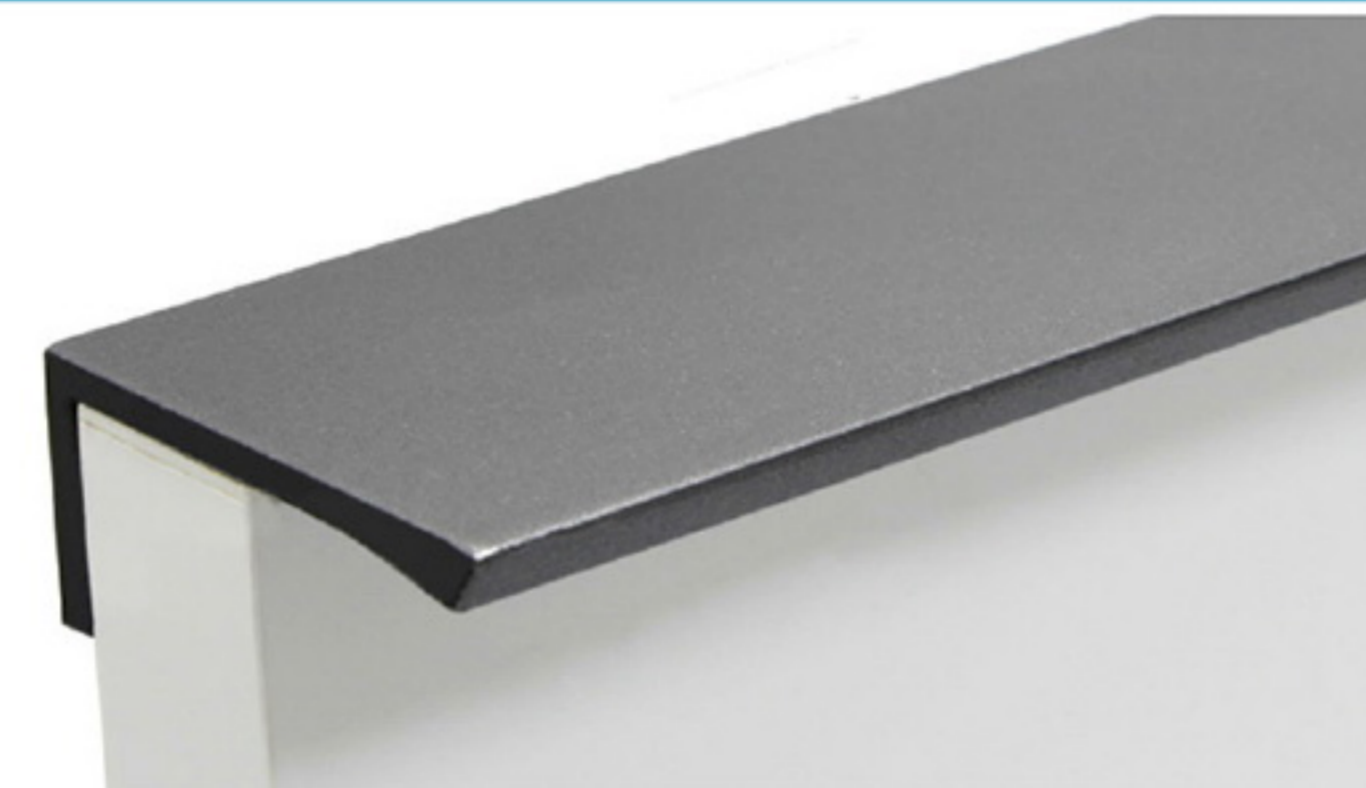

EDGE HANDLE PROFILE

HARD PVC

Art. NO. : M179