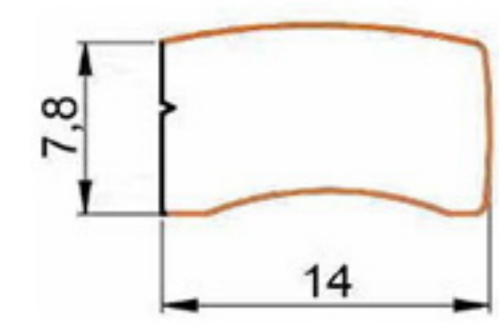

HARD PVC

Art. NO. : M114

HANDLE BAR PROFILE