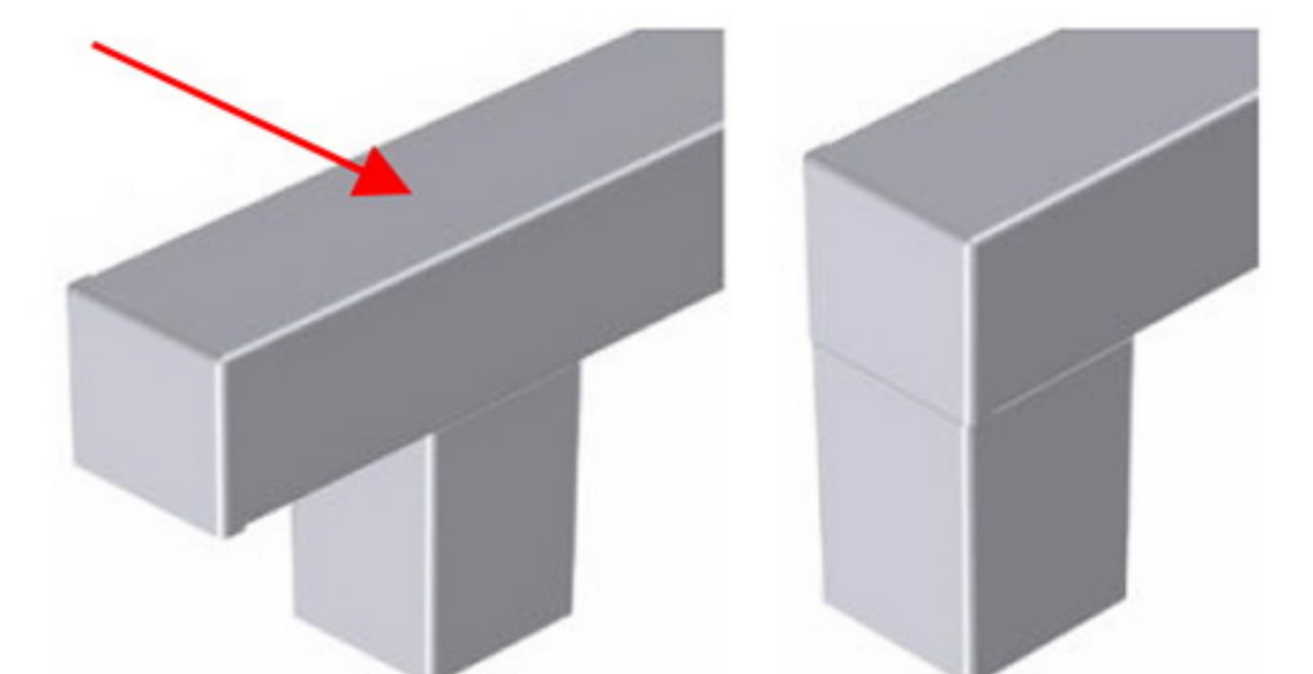

Art. NO. : M107 & M108