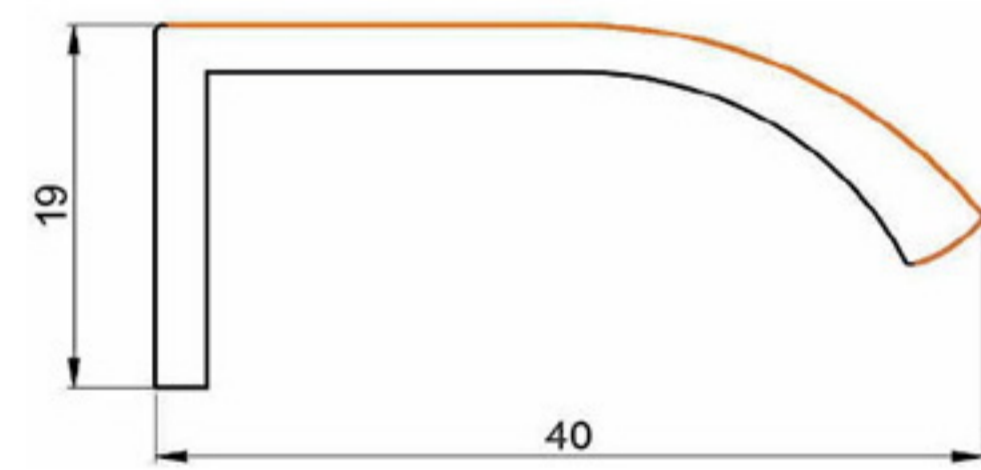

EDGE HANDLE PROFILE

HARD PVC

Art. NO. : M180

HANDLE BAR PROFILE

HARD PVC

Art. NO. : SP169