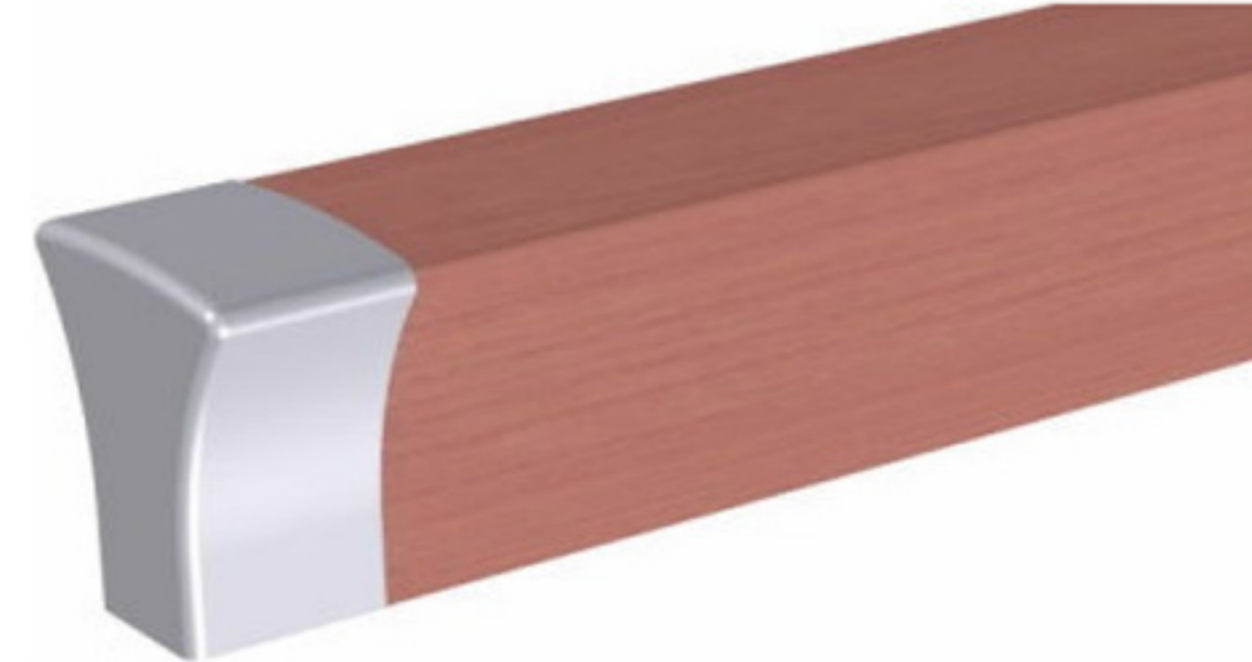

Art. NO. : M113

INSERT HANDLE PROFILE

HARD PVC

Art. NO. : M121

HANDLE BAR PROFILE

HARD PVC

Art. NO. : M114

HANDLE BAR PROFILE