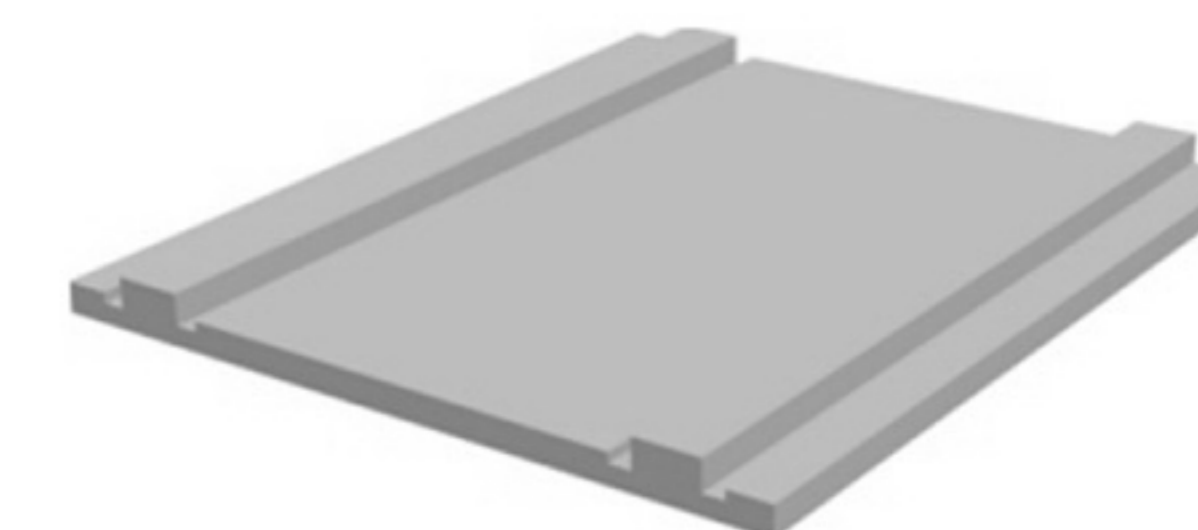

Art. NO. : M35

PICTURE FRAME PROFILE

HARD PVC

Art. NO. : M36

DECORATIVE PROFILE

HARD PVC

Art. NO. : M45

DECORATIVE PROFILE