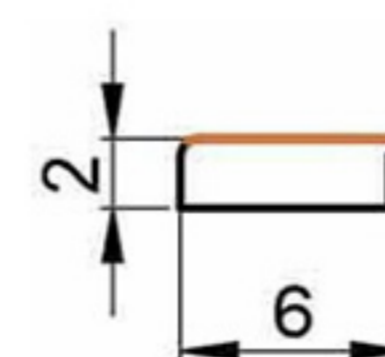

DECORATIVE PROFILE

HARD PVC

Art. NO. : M128