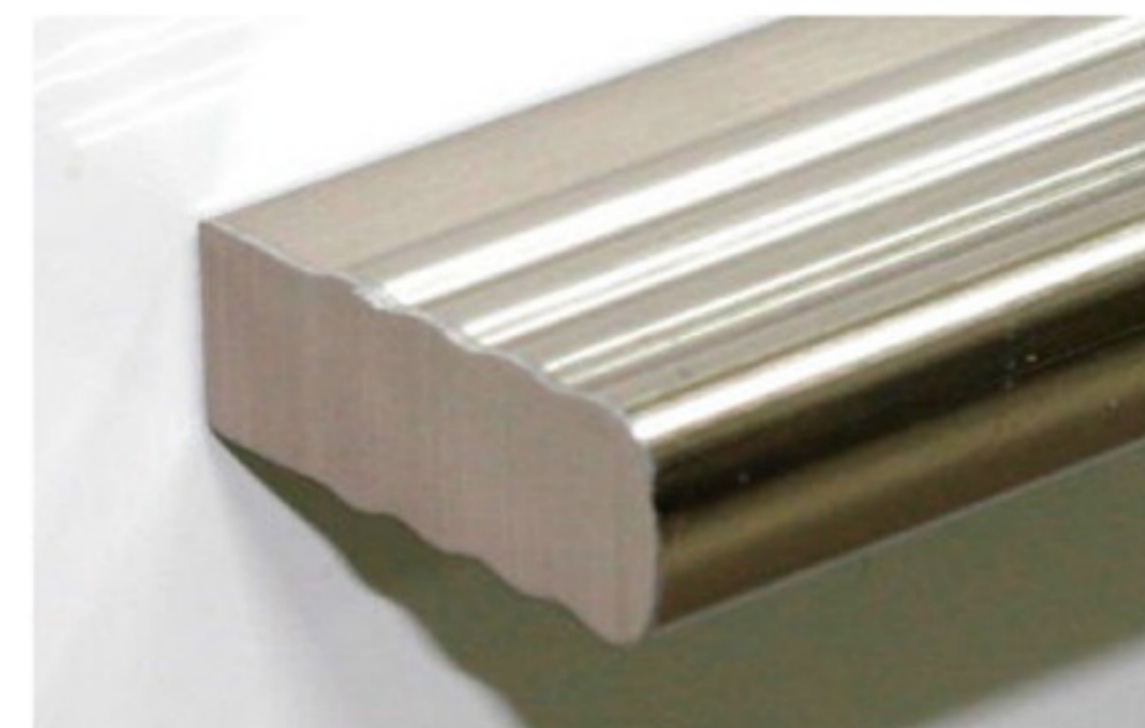

Art. NO. : M140