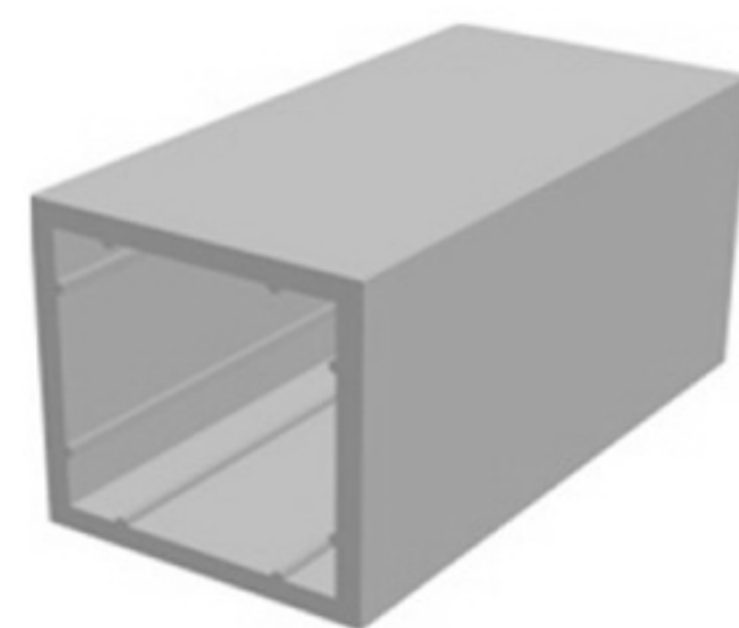

HARD PVC

Art. NO. : M119/15x3

DECORATIVE PROFILE

HARD PVC

Art. NO. : M117

DECORATIVE PROFILE

HARD PVC

Art. NO. : M119/16x1