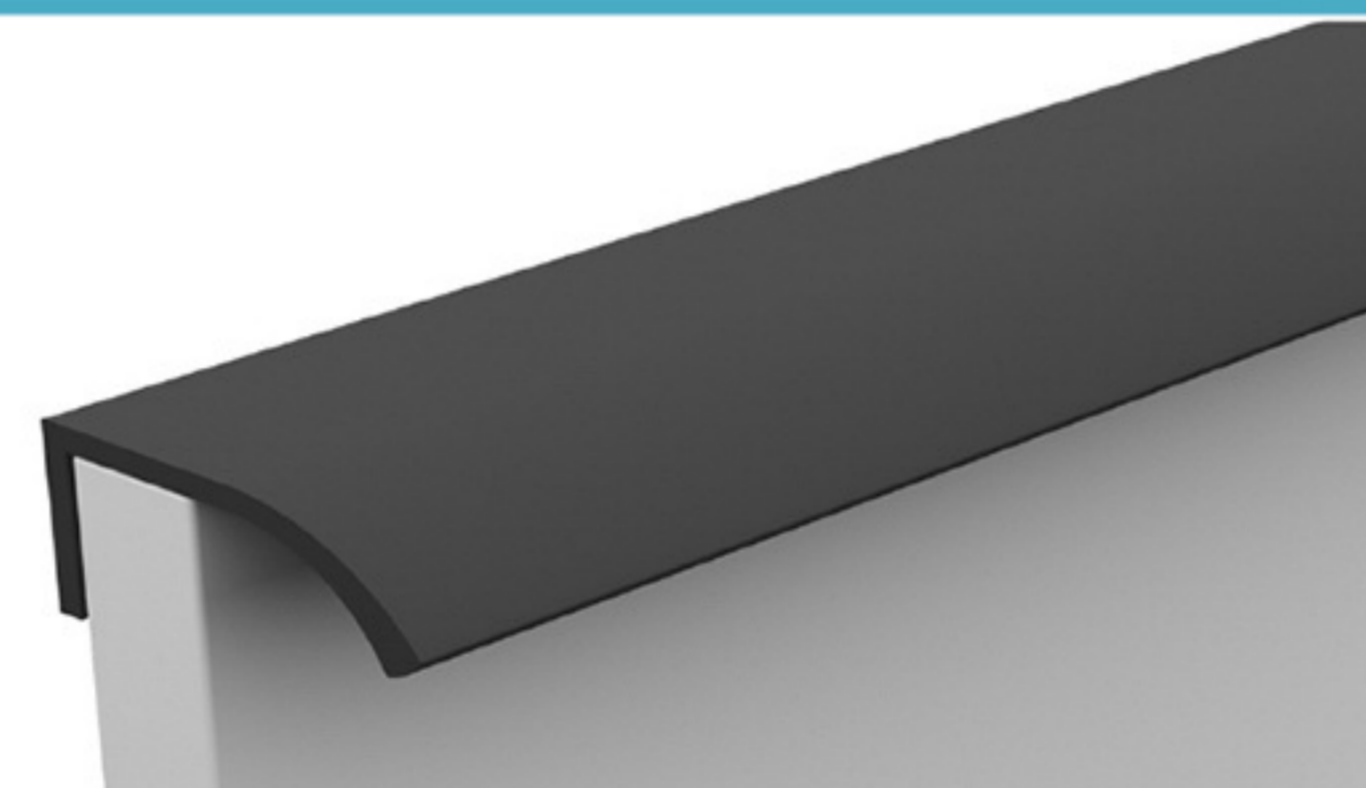

EDGE HANDLE PROFILE

HARD PVC

Art. NO. : M180