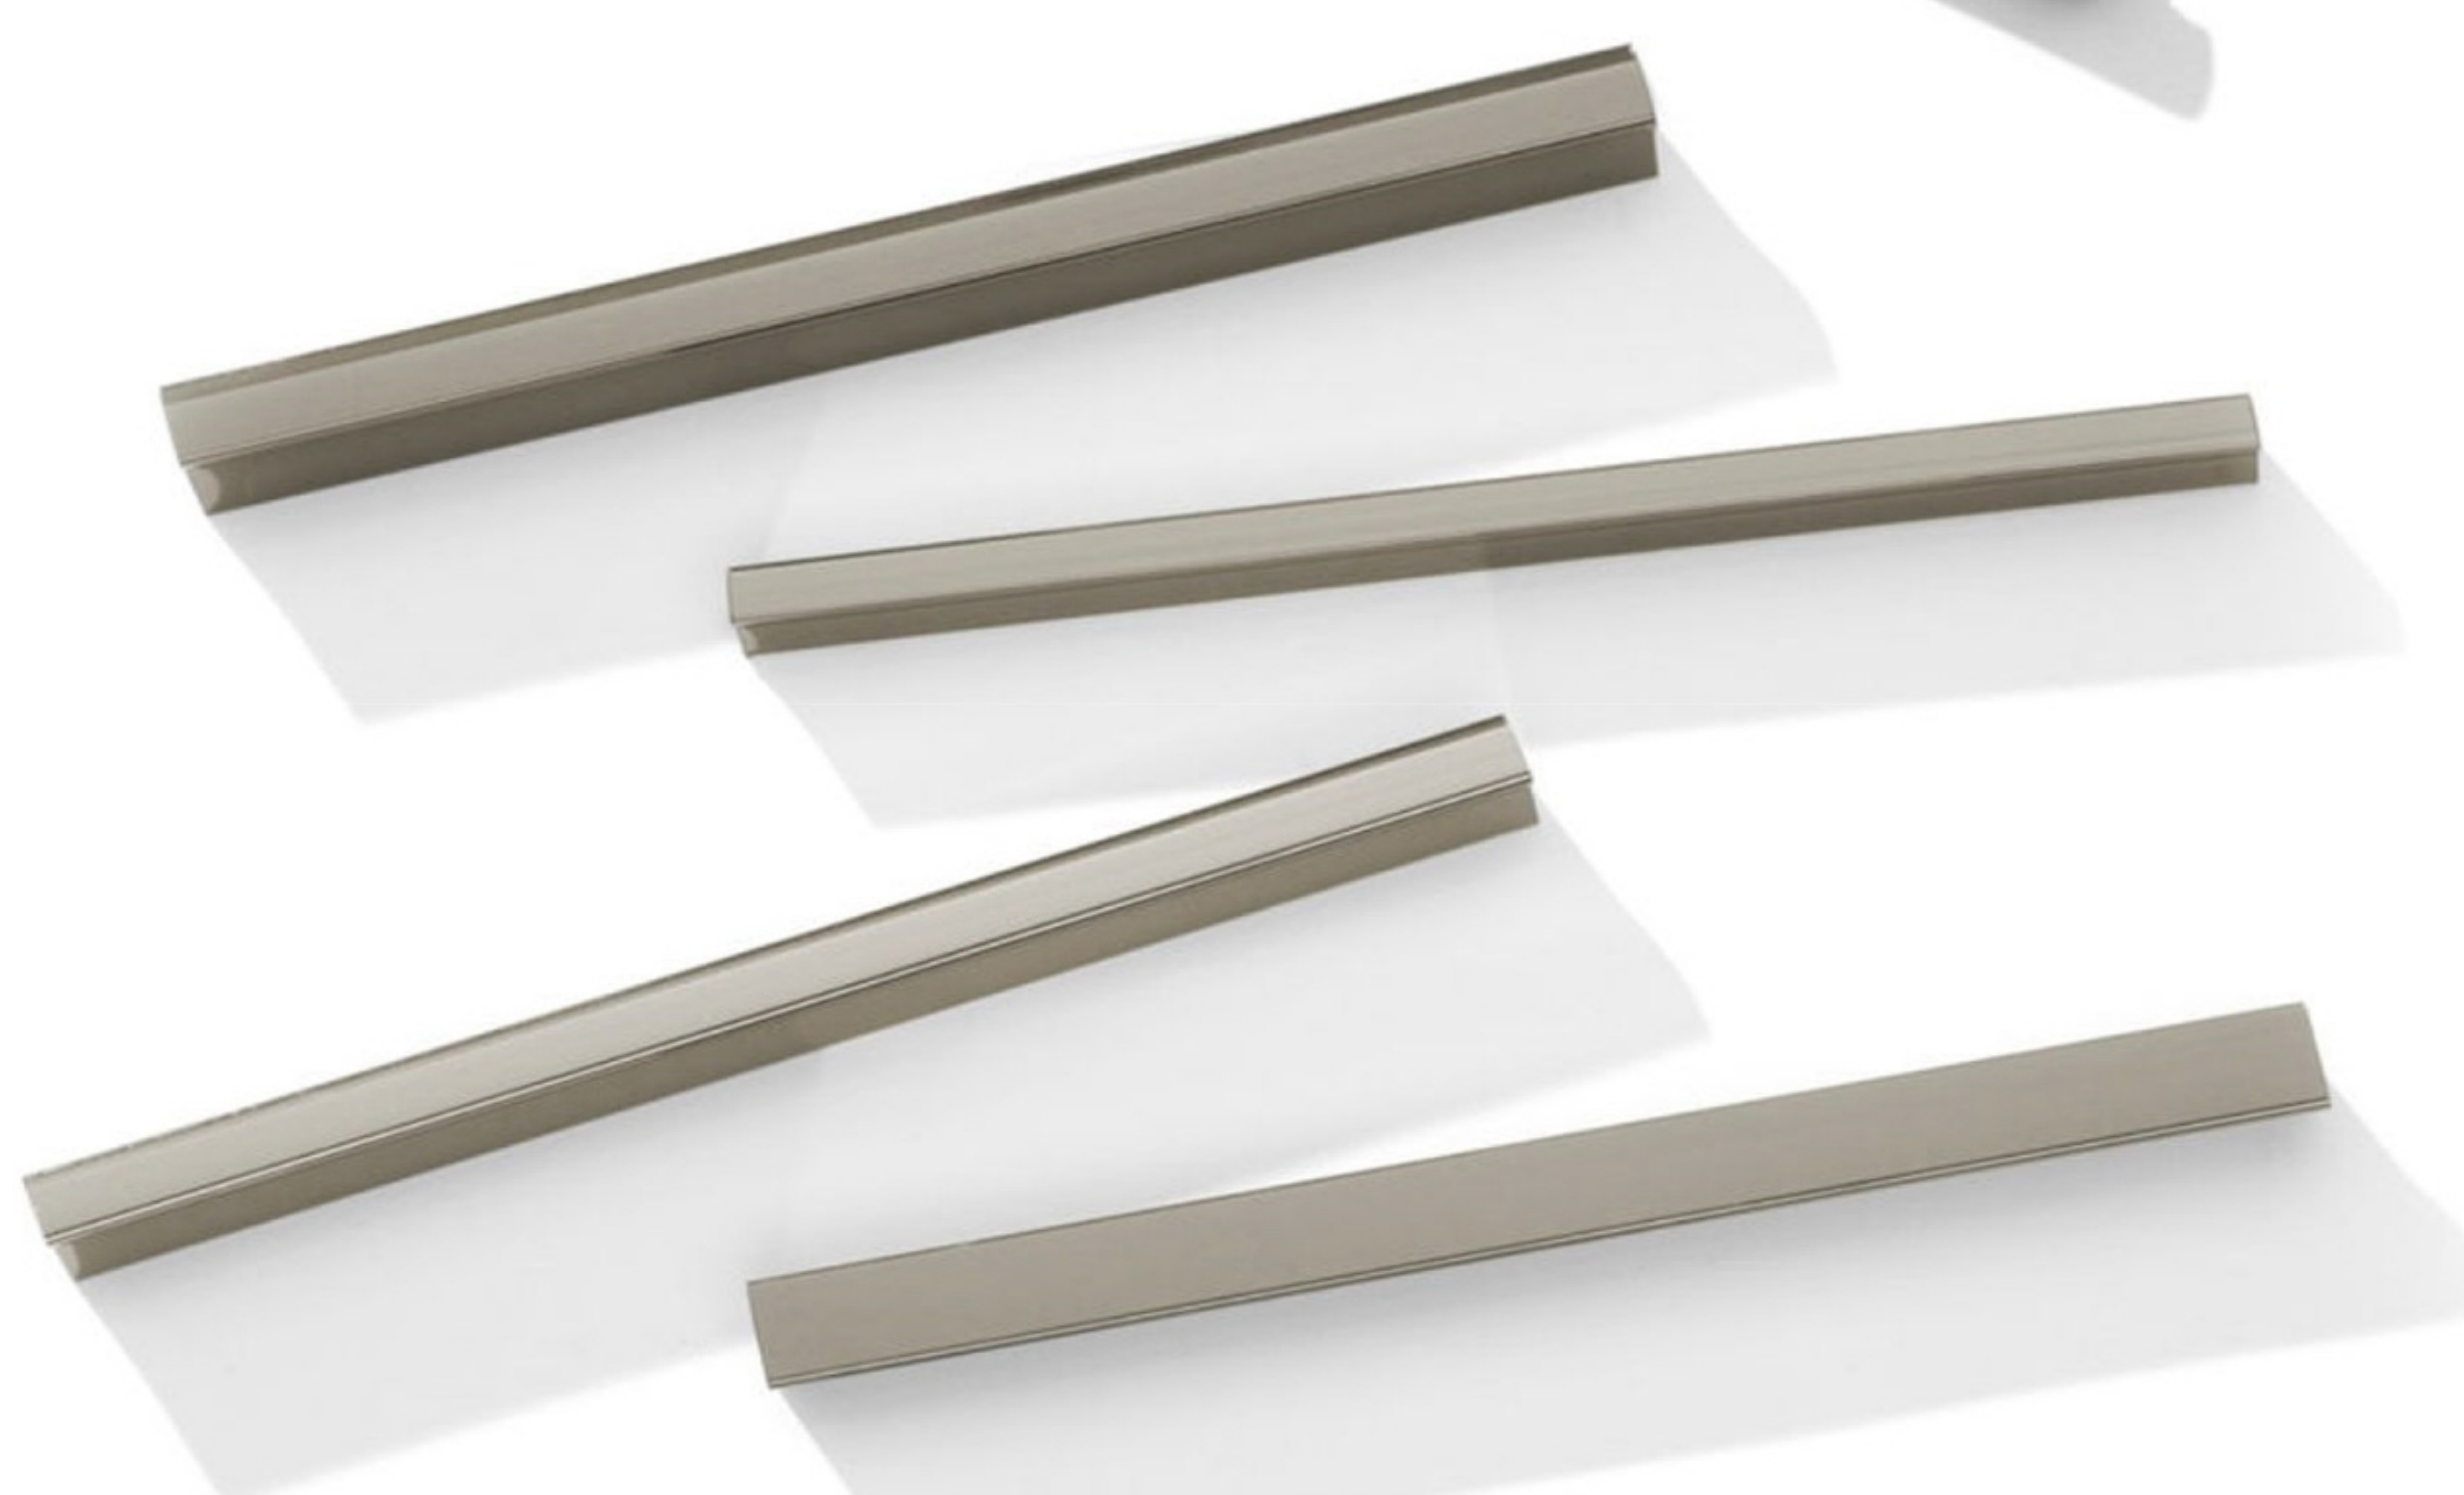

**SMD**  
MATERIALIZING  
YOUR  
VISIONS

DECORATIVE PROFILE

HARD / SOFT PVC

Art. NO. : M03/8

PICTURE FRAME PROFILE

HARD PVC

Art. NO. : M14

DECORATIVE PROFILE