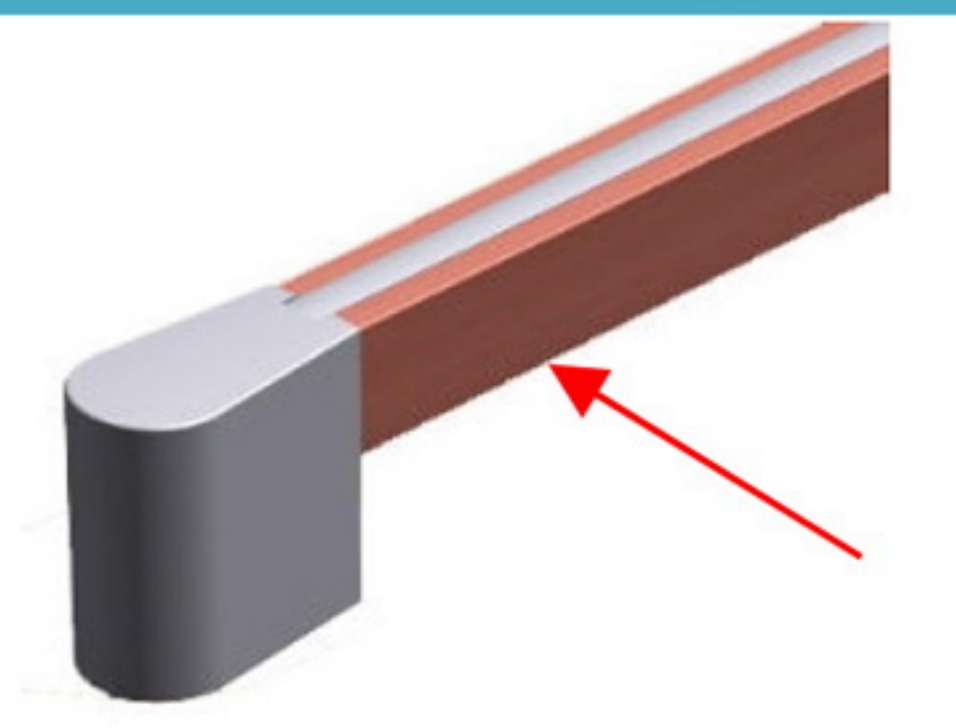

Endless Color Combination

**HANDLES  
AND  
MUCH  
MORE**

SOLID PIPE PROFILE

ACRYLIC

Art. NO. : M64

HANDLE BAR PROFILE

HARD PVC

Art. NO. : M104