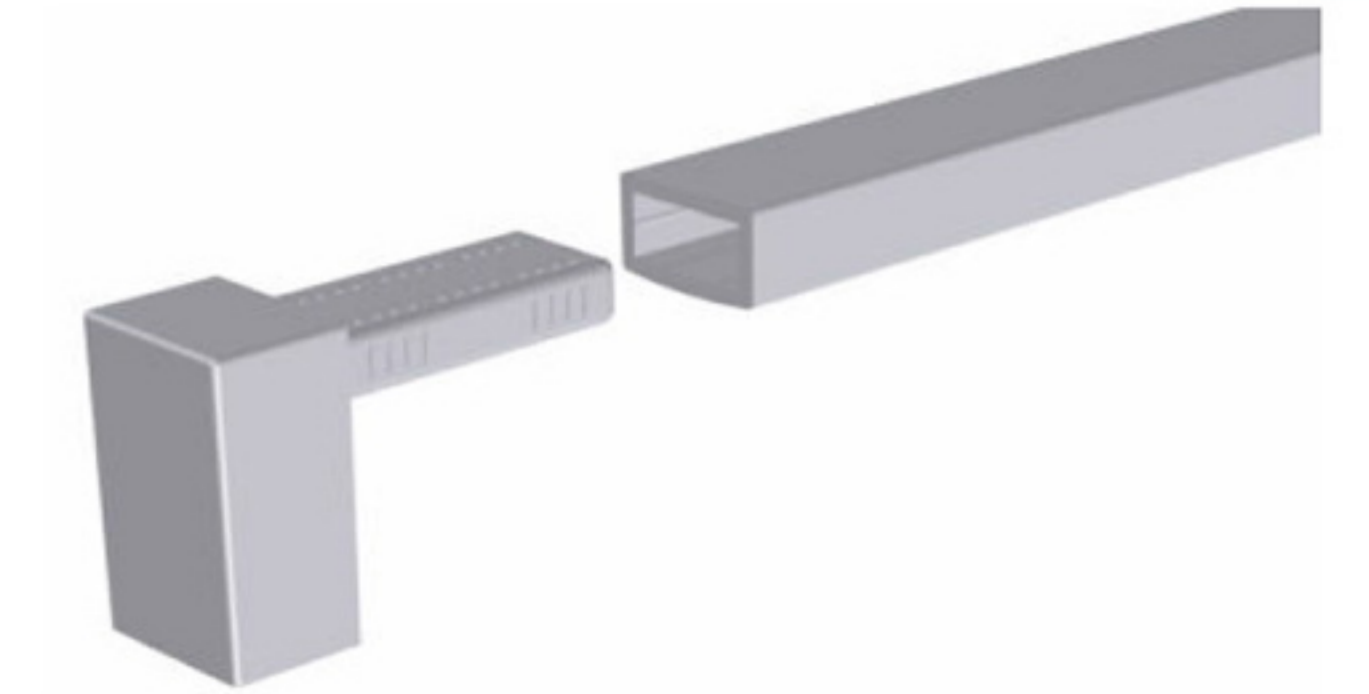

HARD PVC

Art. NO. : M175 / M176

HANDLE BAR PROFILE

HARD PVC

Art. NO. : M183

HANDLE BAR PROFILE

HARD PVC

Art. NO. : U15

EDGE HANDLE PROFILE

HARD PVC

Art. NO. : M179

TUBE PROFILE

HARD PVC

Art. NO. : U19

EDGE HANDLE PROFILE

HARD PVC