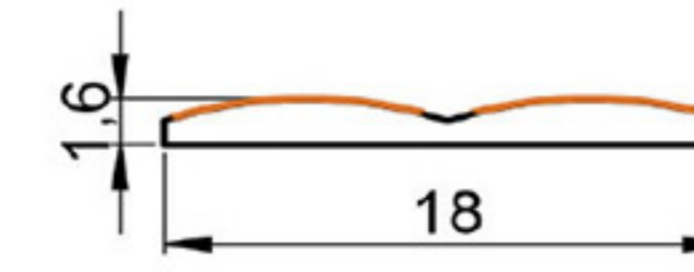

HARD PVC

Art. NO. : U18

TUBE PROFILE      HARD PVC      Art. NO. : U19

TUBE PROFILE      HARD PVC      Art. NO. : U20

DECORATIVE PROFILE      SOFT PVC      Art. NO. : SP30

DECORATIVE PROFILE      HARD / SOFT PVC      Art. NO. : SP35