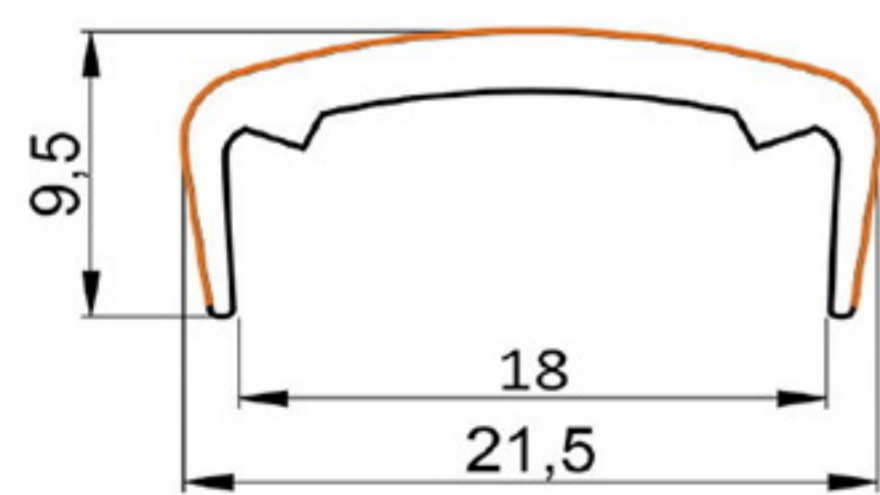

HARD PVC

Art. NO. : M68

DECORATIVE FRAME

HARD PVC

Art. NO. : M69

TUBE PROFILE

HARD PVC

Art. NO. : M80