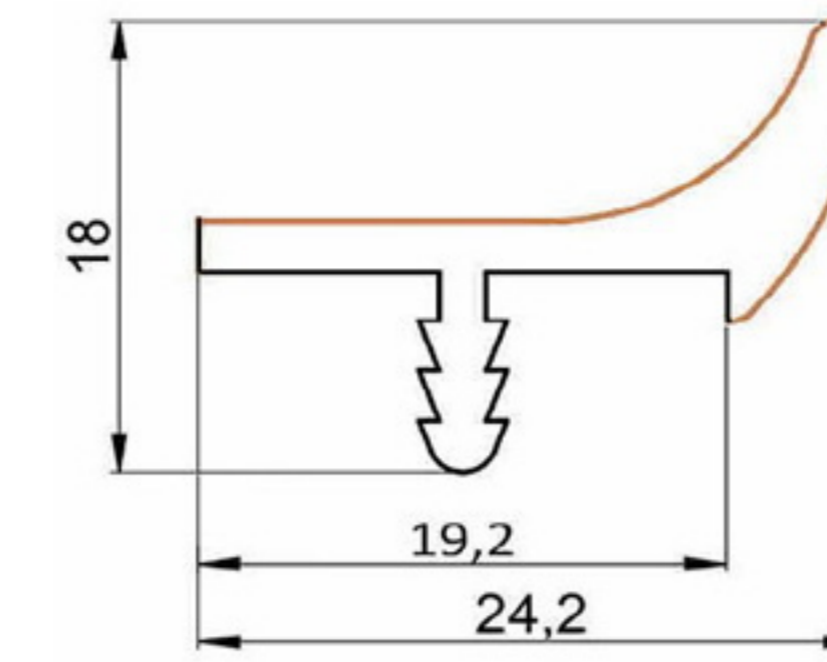

HANDLE BAR PROFILE