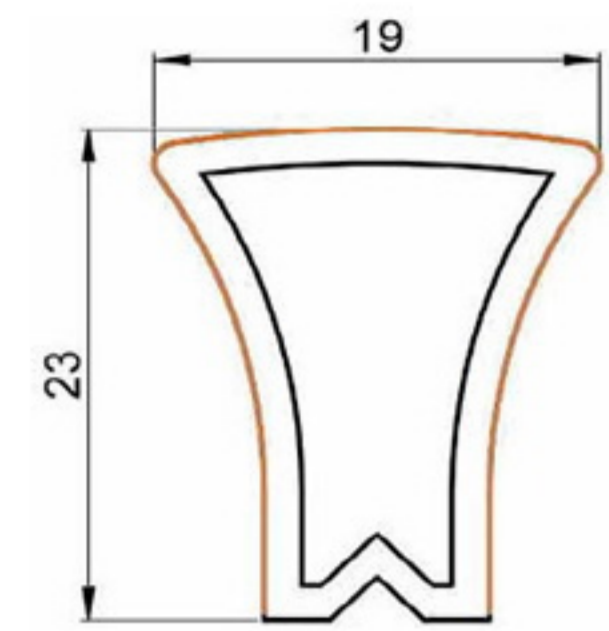

Art. NO. : M113

INSERT HANDLE PROFILE

HARD PVC

Art. NO. : M121

HANDLE BAR PROFILE

HARD PVC

Art. NO. : M114

HANDLE BAR PROFILE