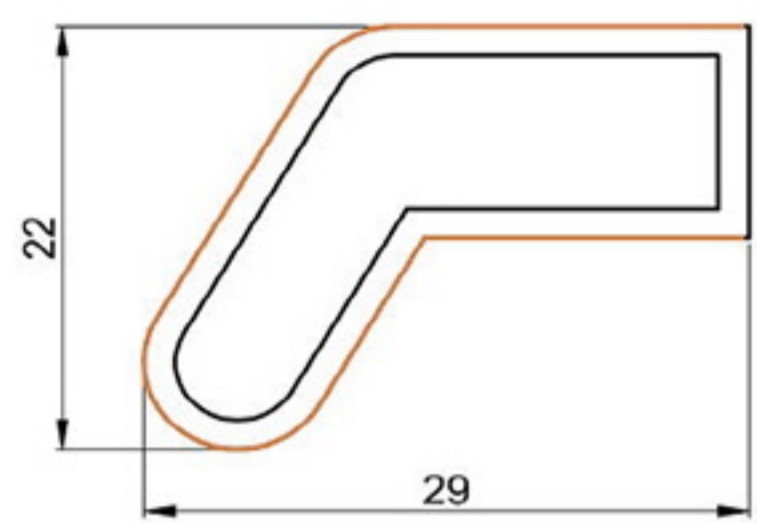

INSERT HANDLE PROFILE