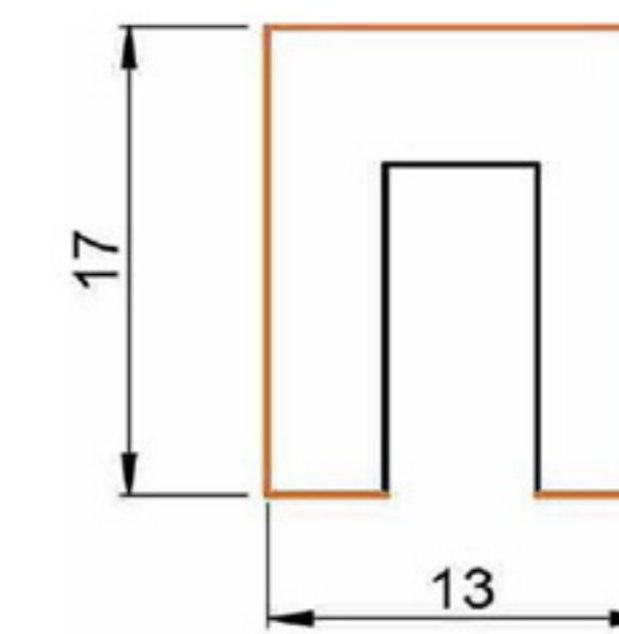

Endless Color Combination

**HANDLES  
AND  
MUCH  
MORE**

SOLID PIPE PROFILE

ACRYLIC

Art. NO. : M64

HANDLE BAR PROFILE

HARD PVC

Art. NO. : M104