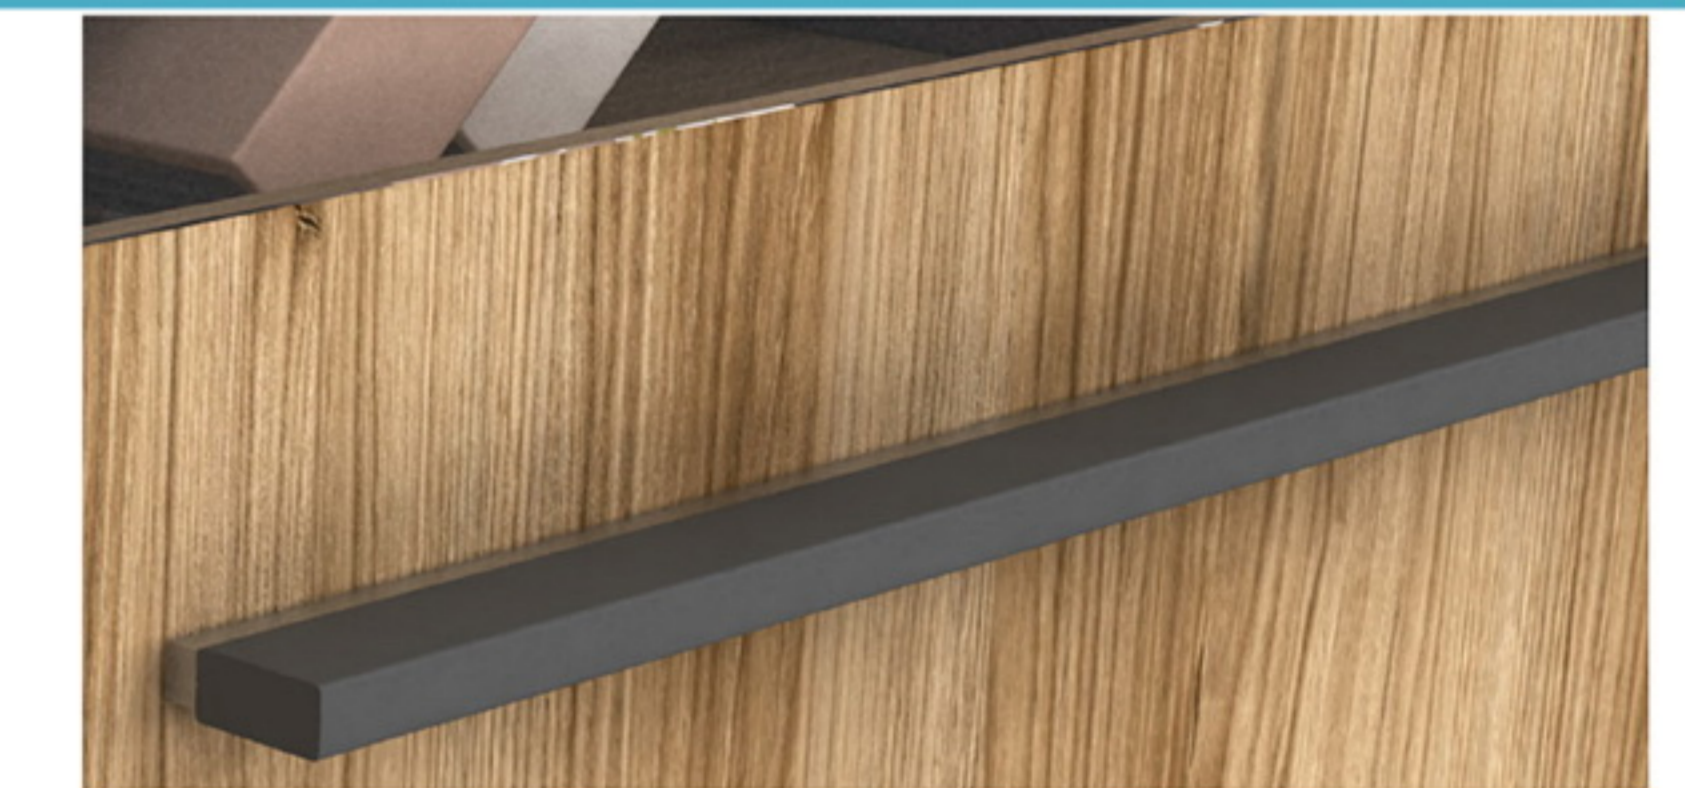

Art. NO. : M170