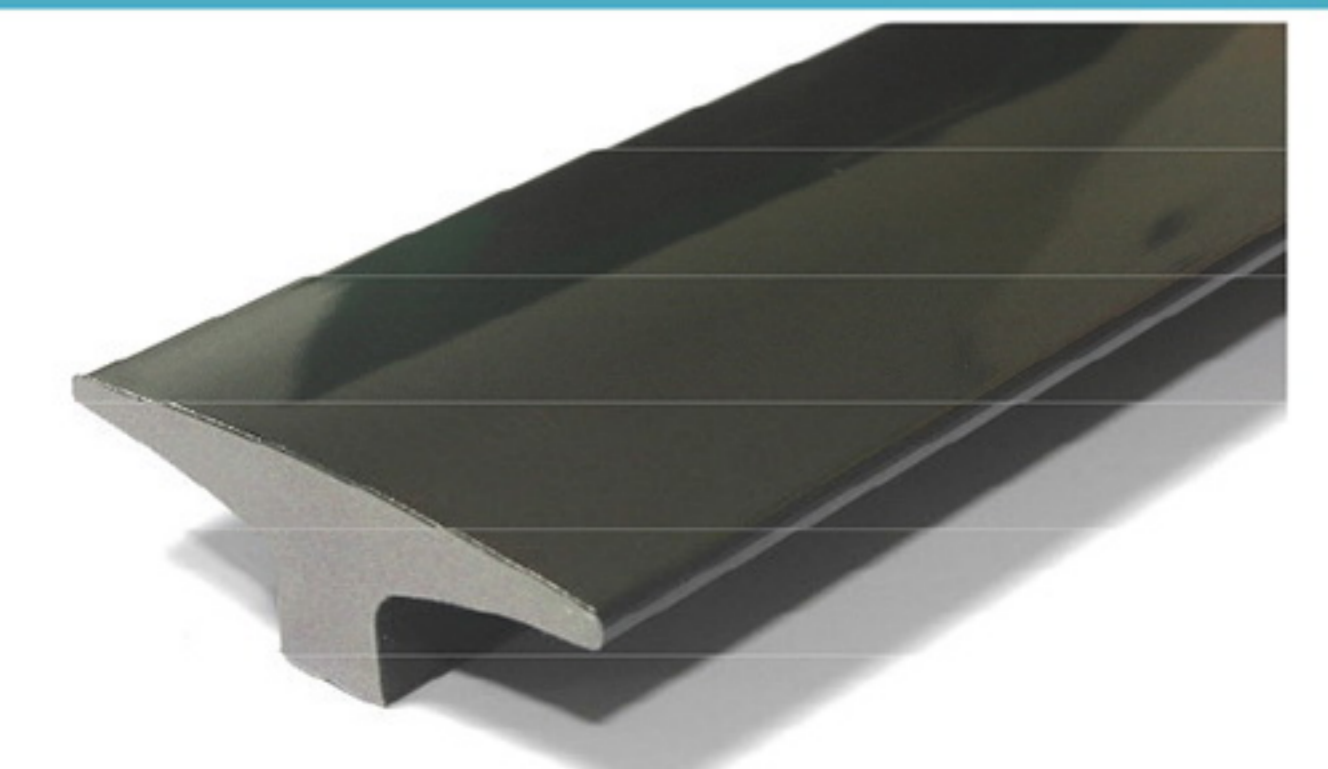

Art. NO. : M165