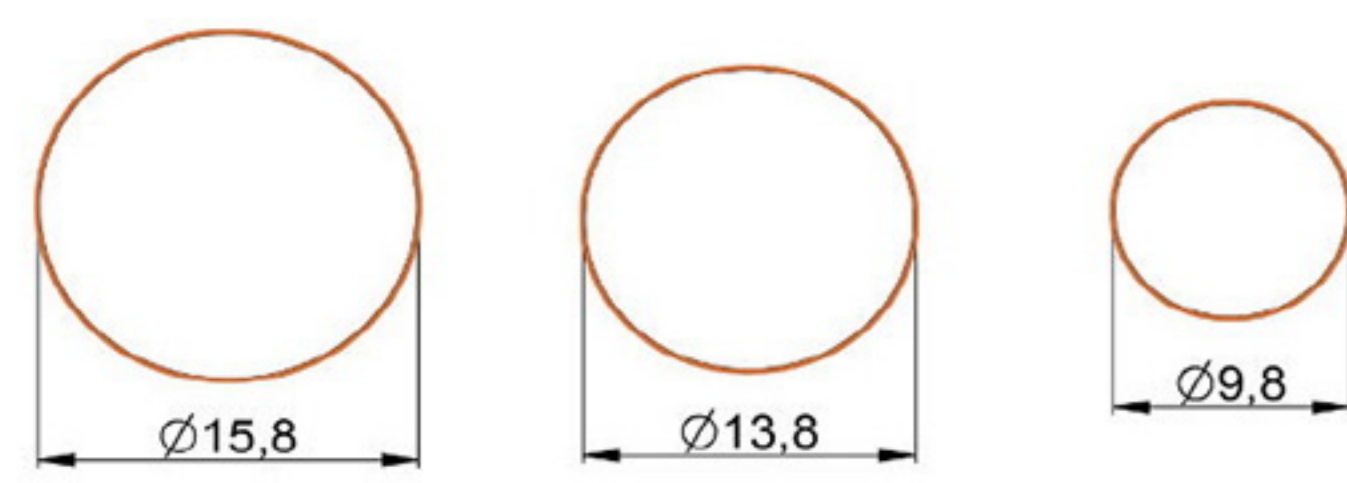

Endless Color Combination

**HANDLES  
AND  
MUCH  
MORE**

SOLID PIPE PROFILE

ACRYLIC

Art. NO. : M64

HANDLE BAR PROFILE

HARD PVC

Art. NO. : M104