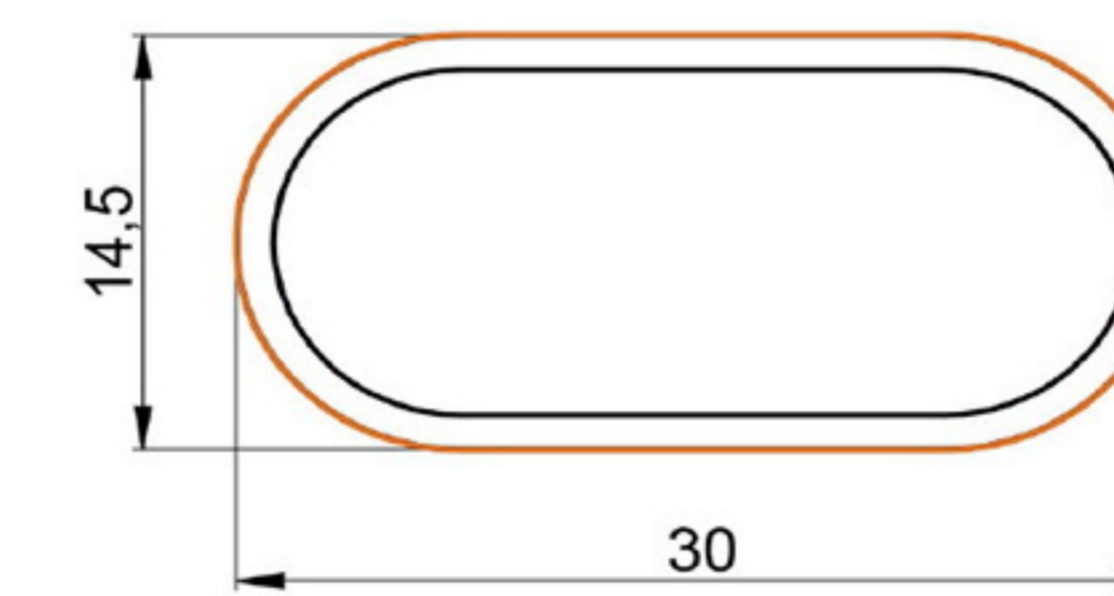

DECORATIVE PROFILE

HARD / SOFT PVC

Art. NO. : M57

PICTURE FRAME PROFILE

HARD PVC

Art. NO. : M71

DECORATIVE PROFILE

HARD PVC

Art. NO. : M58

DECORATIVE PROFILE

HARD PVC

Art. NO. : M72

ANGLE PROFILES 22x22

HARD PVC

Art. NO. : M67

DECORATIVE PROFILE

HARD PVC

Art. NO. : M74

EDGE BANDING 8mm.

HARD PVC

Art. NO. : M68

DECORATIVE FRAME

HARD PVC

Art. NO. : M69

TUBE PROFILE

HARD PVC

Art. NO. : M80

DECORATIVE PROFILE

HARD PVC

Art. NO. : M70

DECORATIVE PROFILE

HARD PVC

Art. NO. : M99