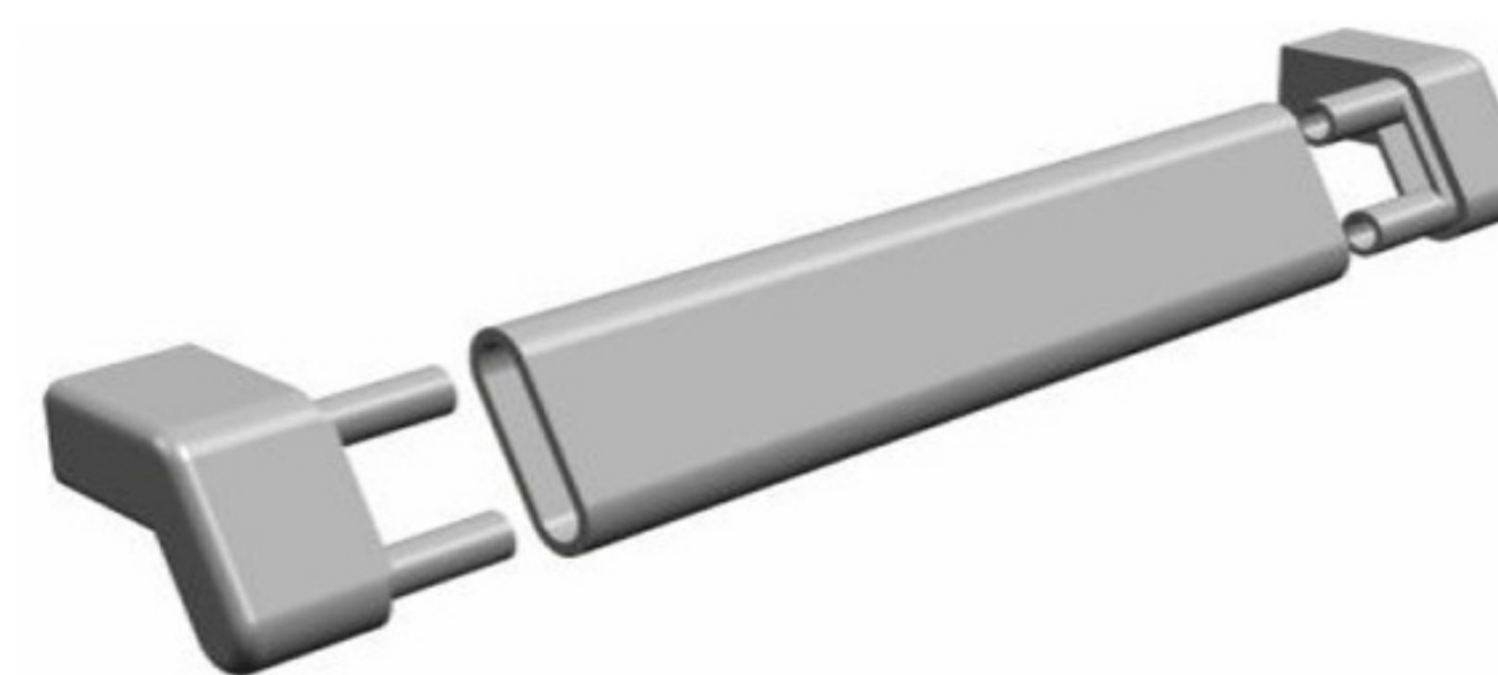

Art. NO. : M89