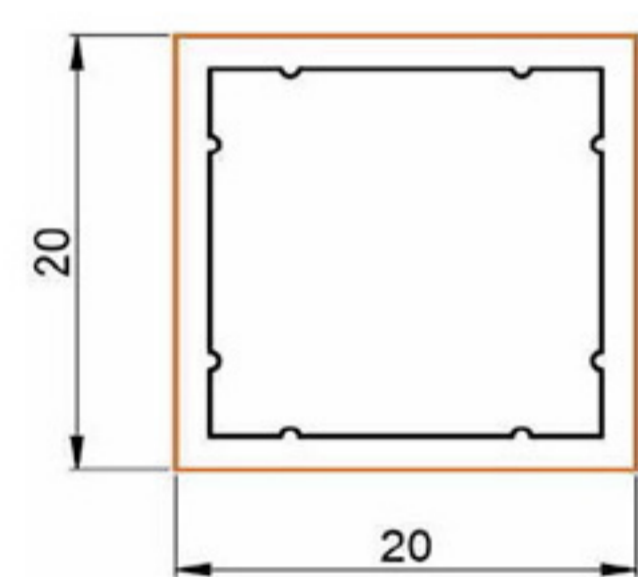

HARD PVC

Art. NO. : M119/15x3

DECORATIVE PROFILE

HARD PVC

Art. NO. : M117

DECORATIVE PROFILE

HARD PVC

Art. NO. : M119/16x1