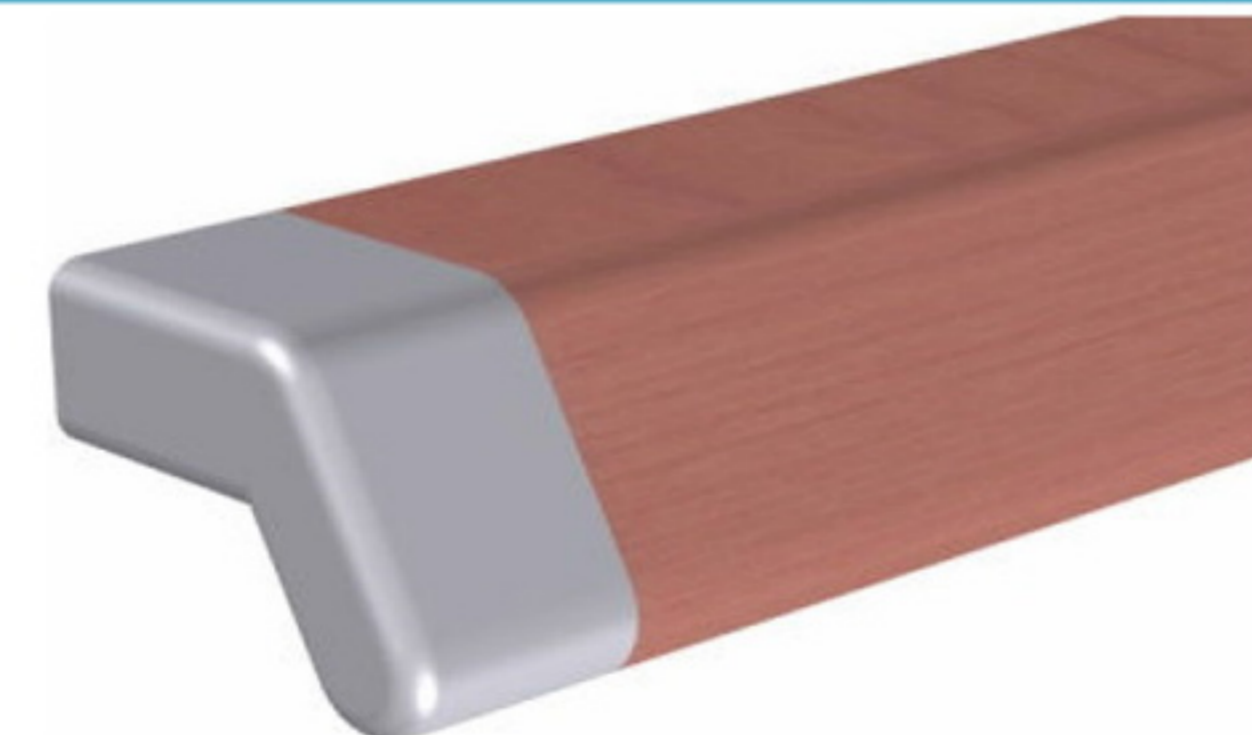

Art. NO. : M120