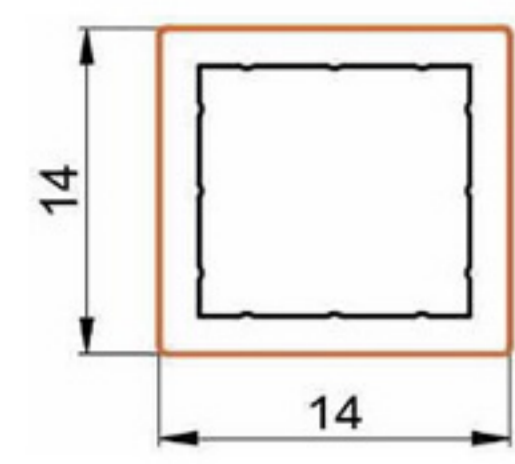

DECORATIVE PROFILE

HARD PVC

Art. NO. : M175 / M176

HANDLE BAR PROFILE

HARD PVC

Art. NO. : M183