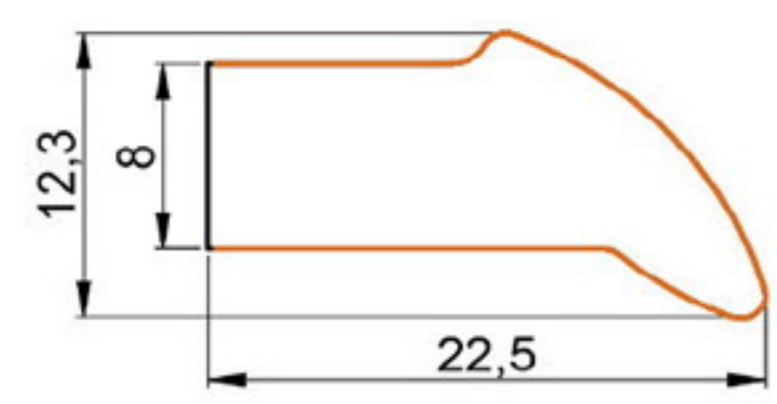

HANDLE BAR PROFILE

HARD PVC

Art. NO. : M155

HANDLE BAR PROFILE

HARD PVC

Art. NO. : M156

HANDLE BAR PROFILE

HARD PVC