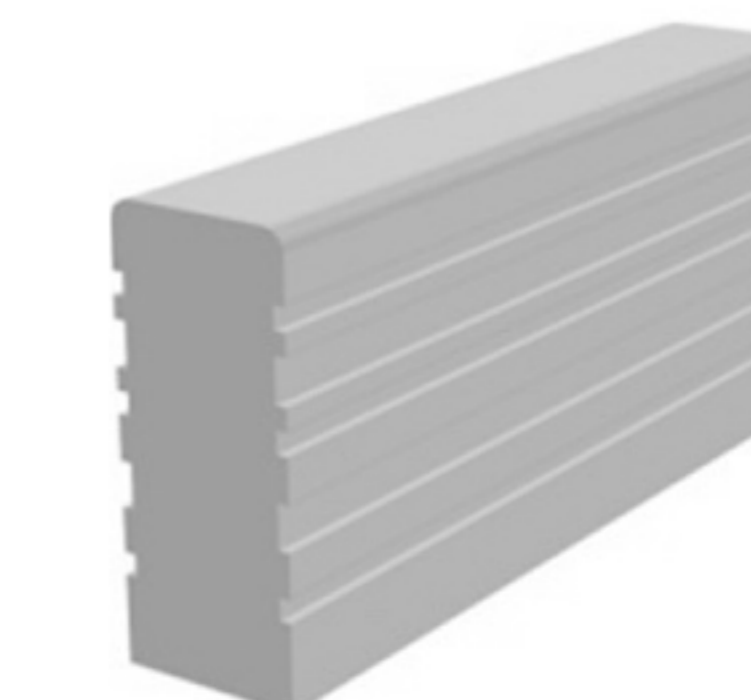

Art. NO. : M120

HANDLE BAR PROFILE

HARD PVC

Art. NO. : M127

HANDLE BAR PROFILE

HARD PVC

Art. NO. : M132

HANDLE BAR PROFILE