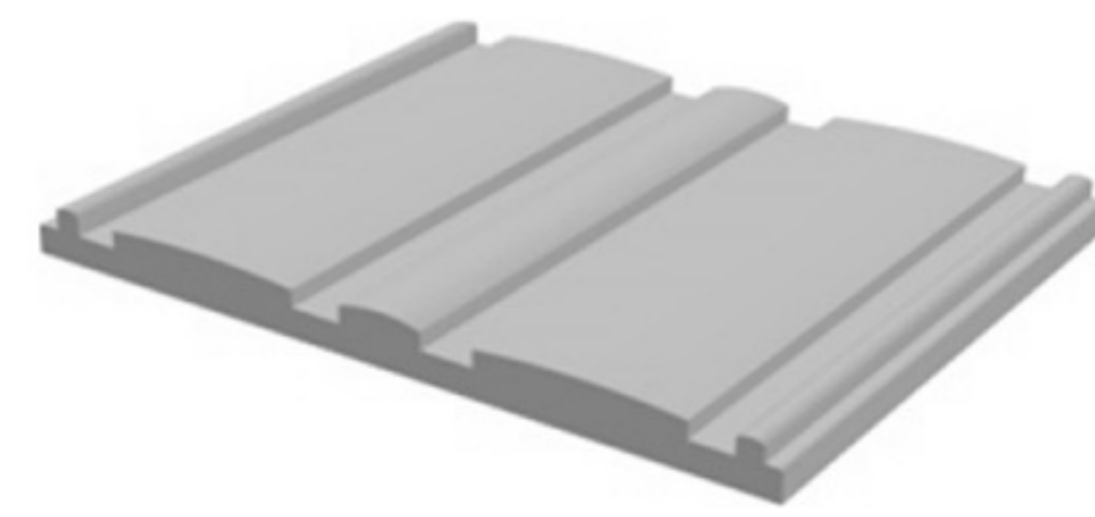

DECORATIVE PROFILE

HARD / SOFT PVC

Art. NO. : Z13