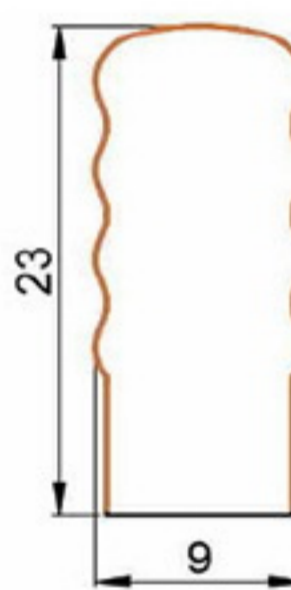

HANDLE BAR PROFILE

HANDLE BAR PROFILE