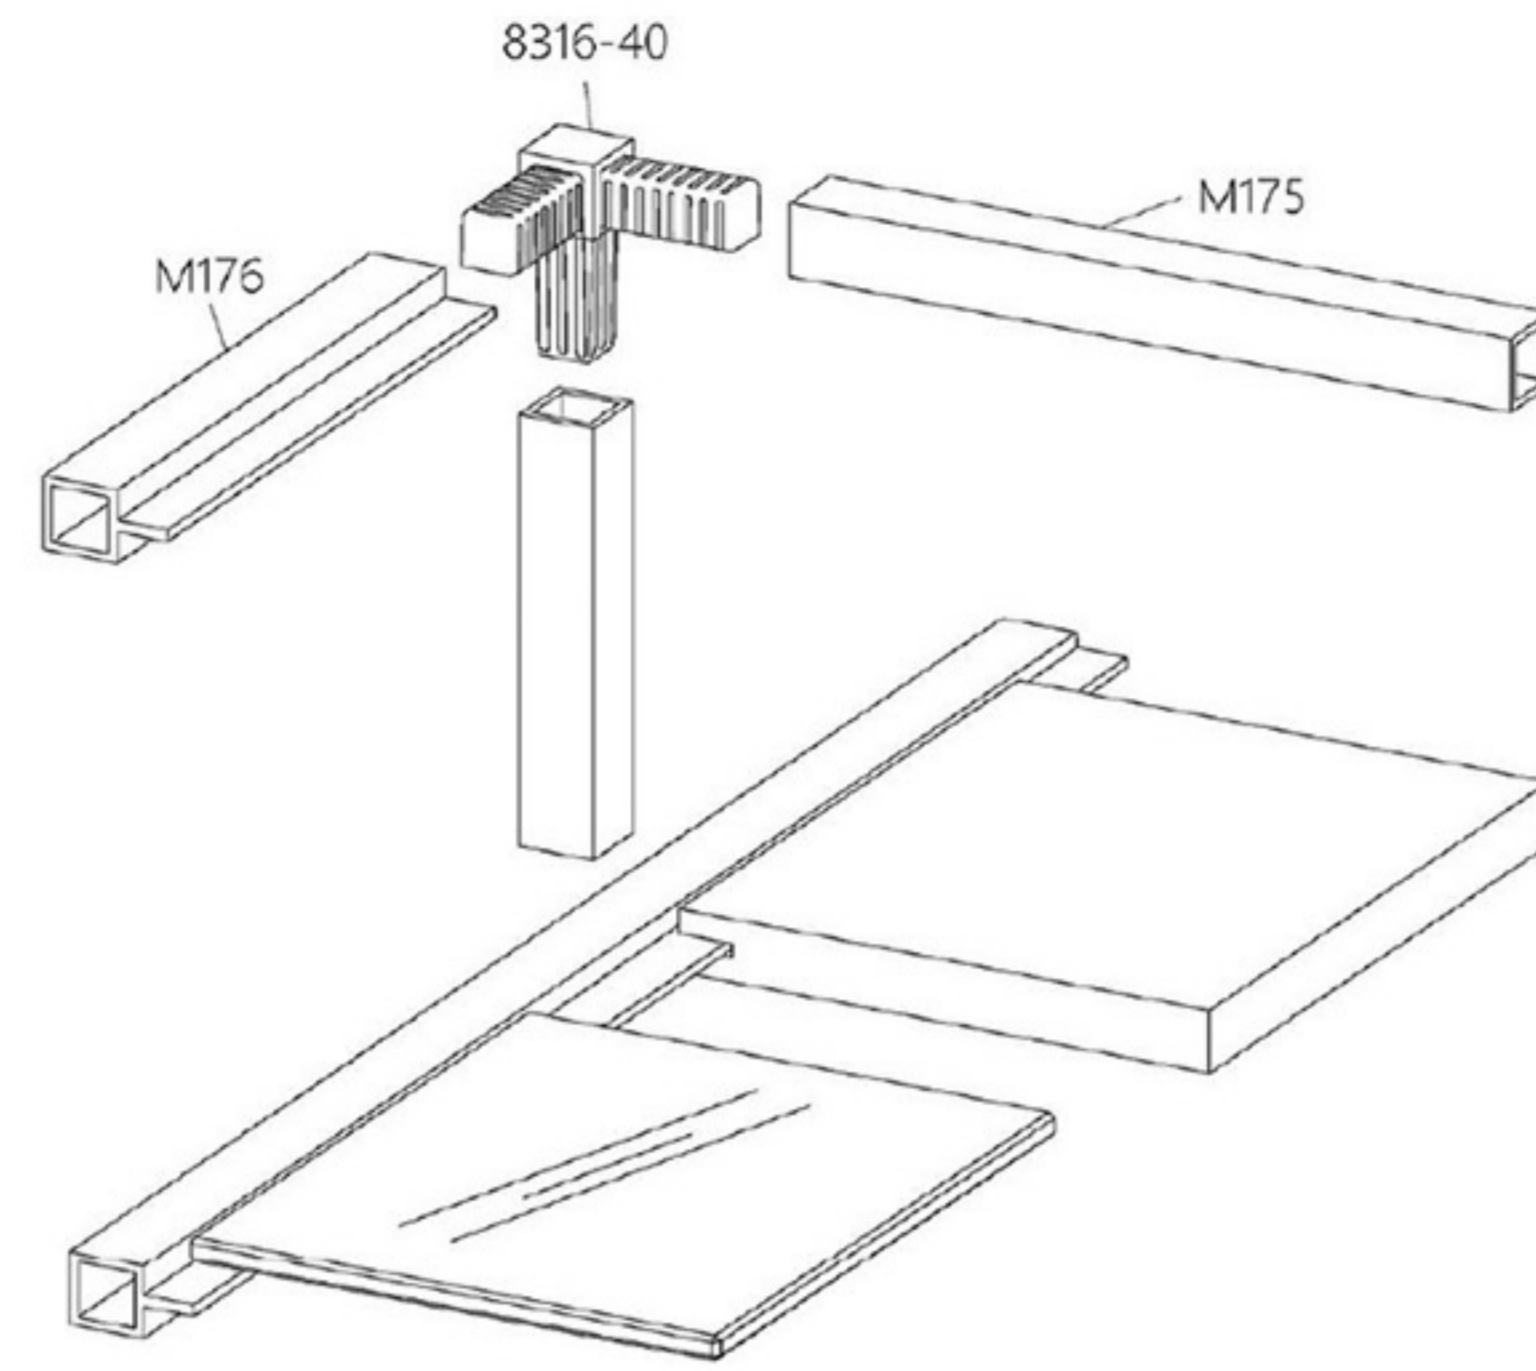

DECORATIVE PROFILE

HARD PVC

Art. NO. : M175 / M176