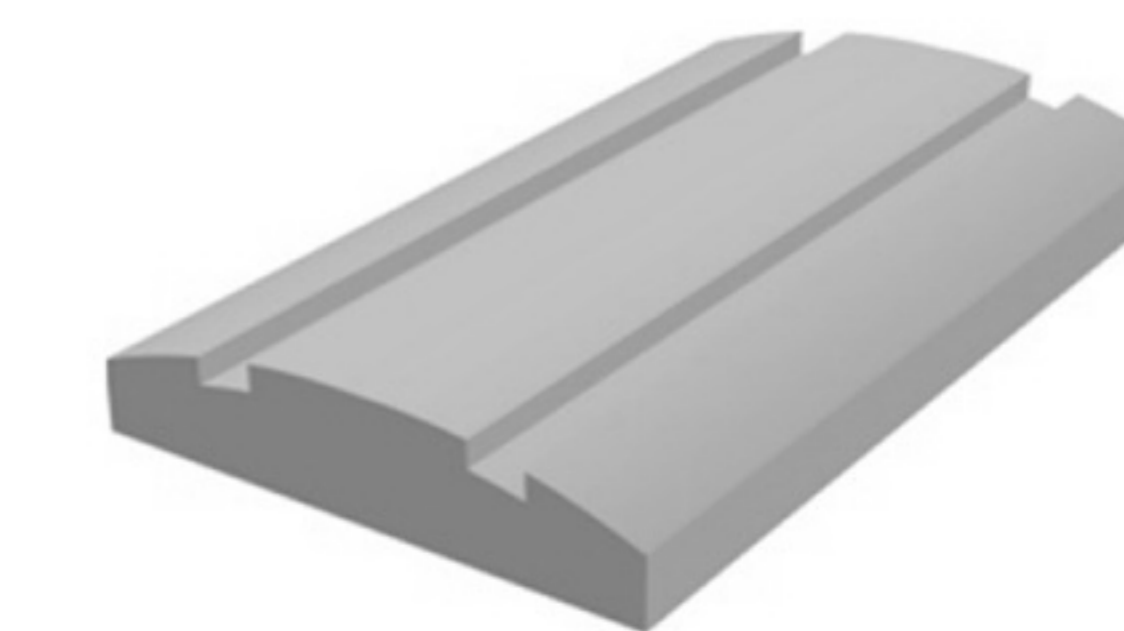

DECORATIVE PROFILE

HARD PVC

Art. NO. : M157

DECORATIVE PROFILE

HARD PVC

Art. NO. : Z12

DECORATIVE PROFILE

HARD / SOFT PVC