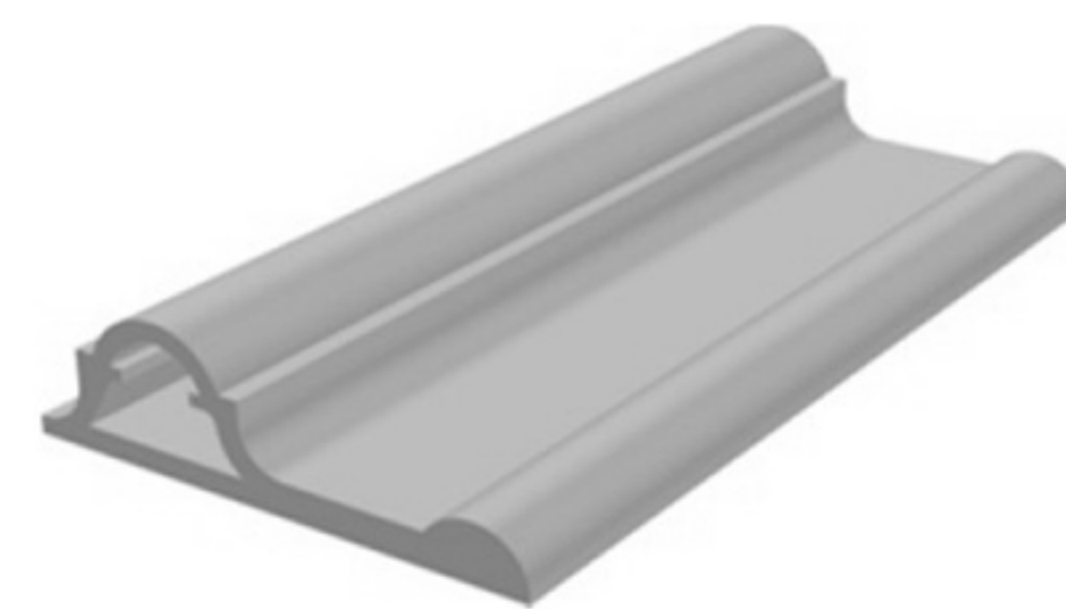

DECORATIVE PROFILE

HARD PVC

Art. NO. : M70