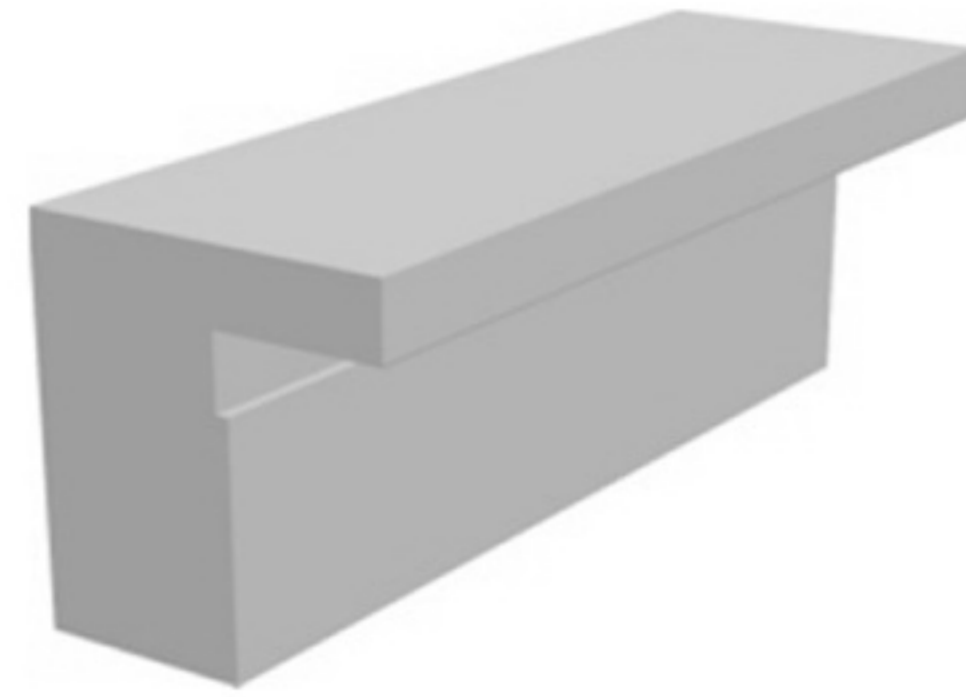

HARD PVC

Art. NO. : M135

HANDLE BAR PROFILE

HARD PVC

Art. NO. : M143

HANDLE BAR PROFILE

HARD PVC

Art. NO. : M136