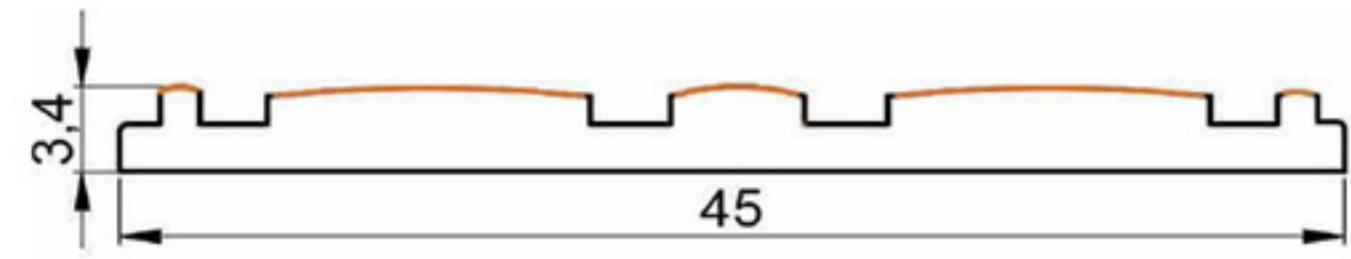

DECORATIVE PROFILE

HARD / SOFT PVC

Art. NO. : Z13