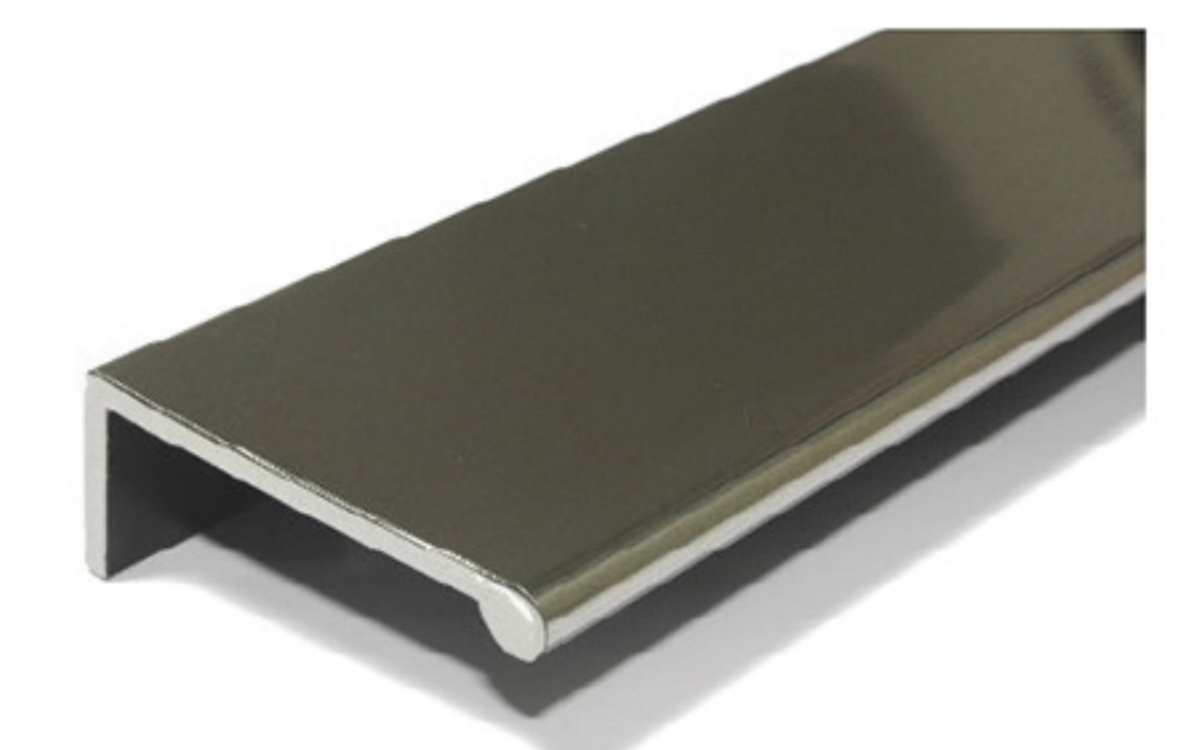

HARD PVC

Art. NO. : M140

EDGE HANDLE PROFILE

HARD PVC

Art. NO. : M154

HANDLE BAR PROFILE

Alu + HARD PVC

Art. NO. : M141