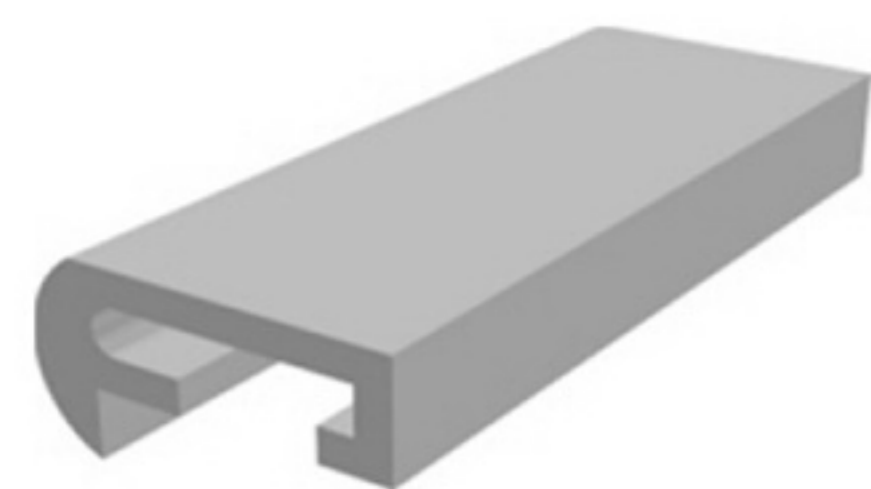

HARD PVC

Art. NO. : M36

DECORATIVE PROFILE