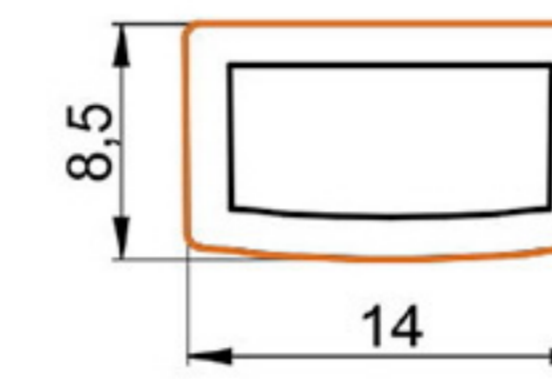

HARD PVC

Art. NO. : M175 / M176

HANDLE BAR PROFILE

HARD PVC

Art. NO. : M183

HANDLE BAR PROFILE

HARD PVC

Art. NO. : U15