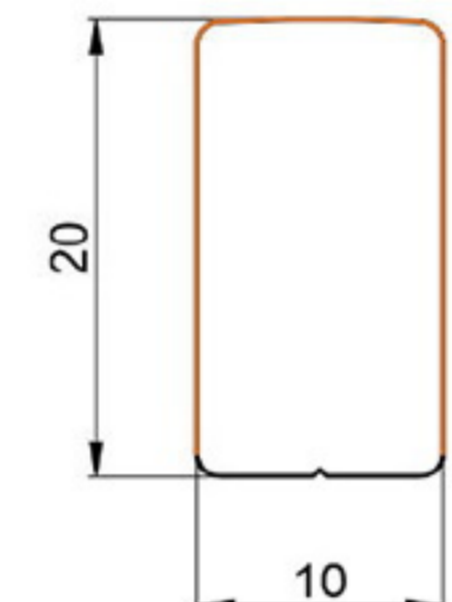

HANDLE BAR PROFILE