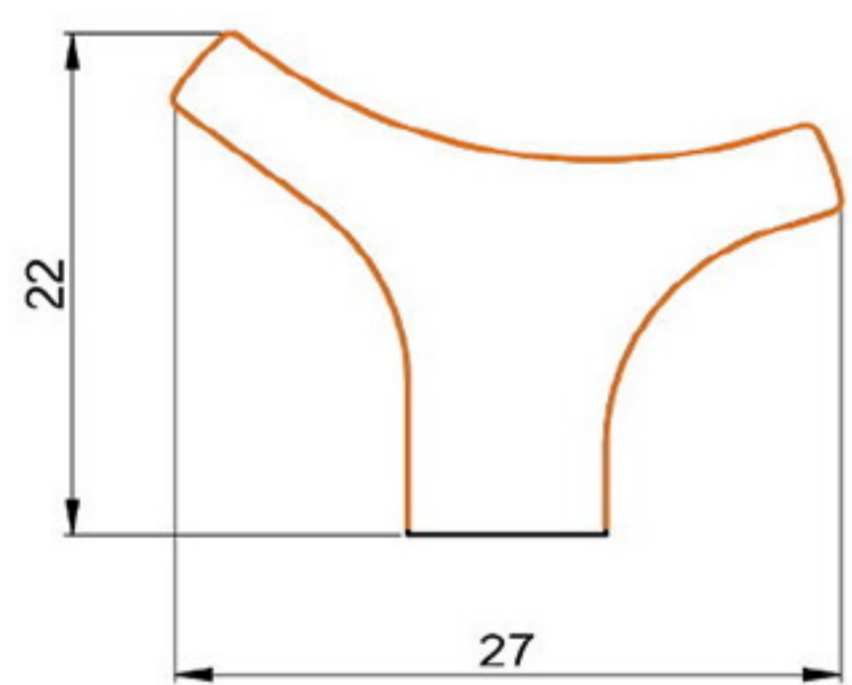

HANDLE BAR PROFILE

HARD PVC

Art. NO. : M169

HANDLE BAR PROFILE

HARD PVC

Art. NO. : M162

HANDLE BAR PROFILE

HARD PVC