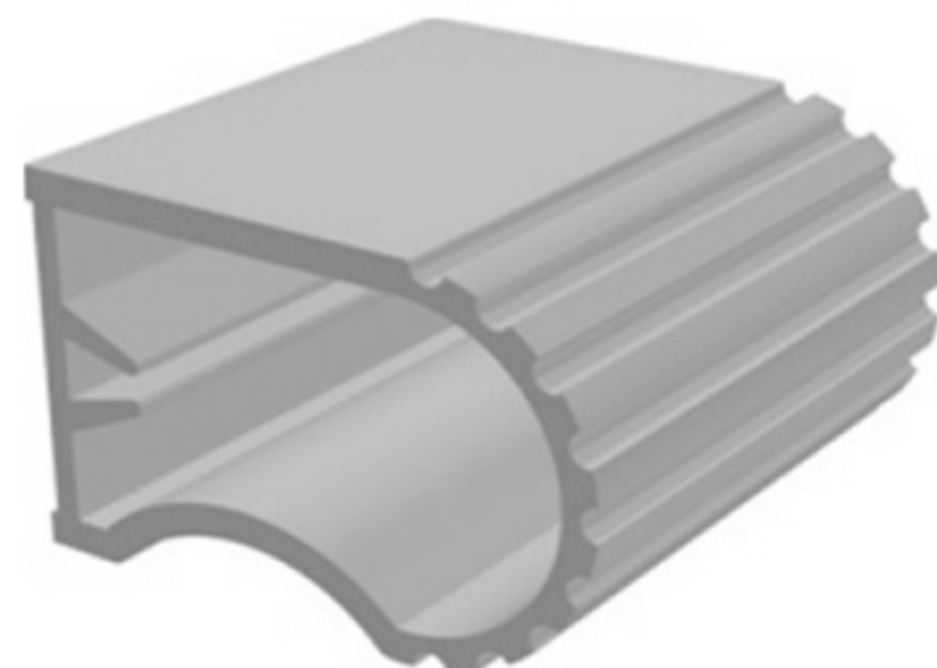

Art. NO. : M88

HANDLE BAR PROFILE

HARD PVC

Art. NO. : M106

HANDLE BAR PROFILE

HARD PVC

Art. NO. : M89

HANDLE BAR PROFILE