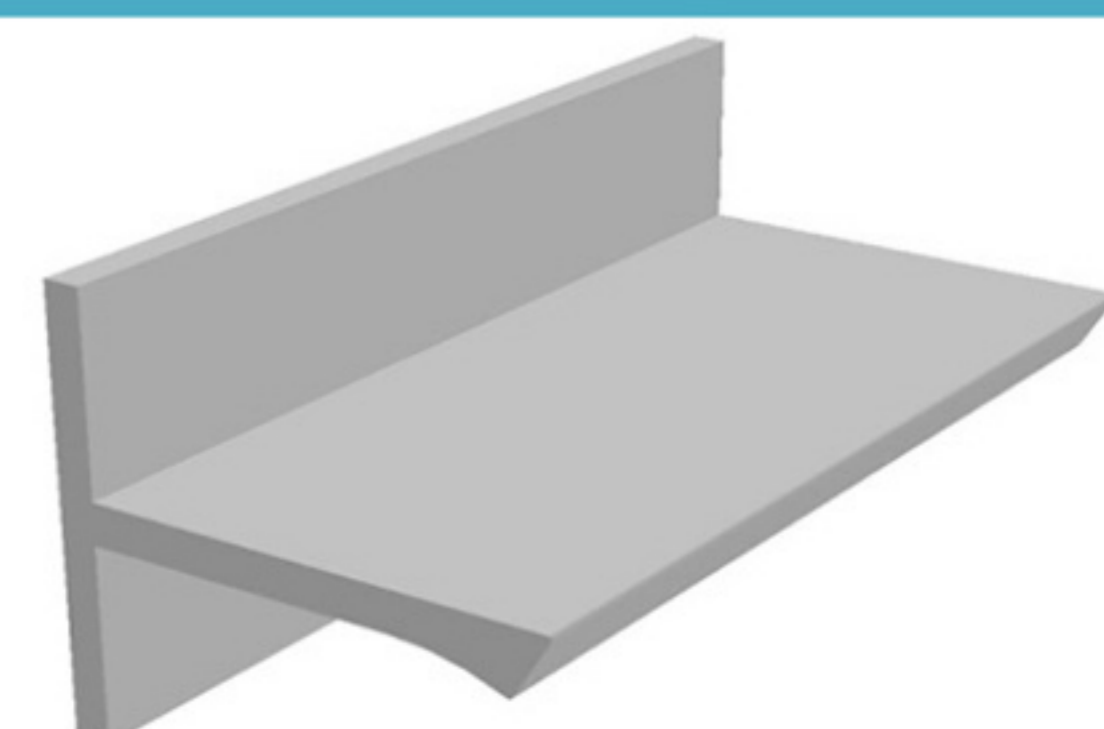

EDGE HANDLE PROFILE

HARD PVC

Art. NO. : M182