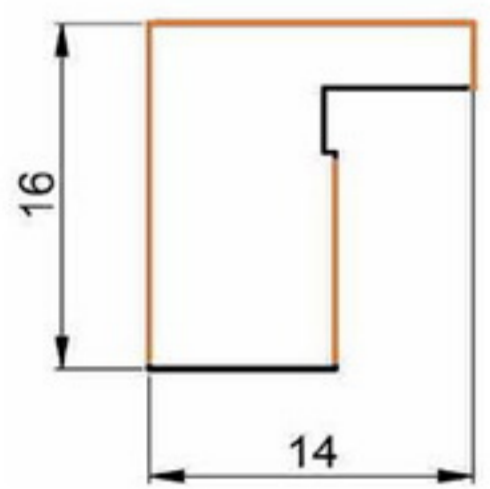

HARD PVC

Art. NO. : M135

HANDLE BAR PROFILE

HARD PVC

Art. NO. : M143

HANDLE BAR PROFILE

HARD PVC

Art. NO. : M136