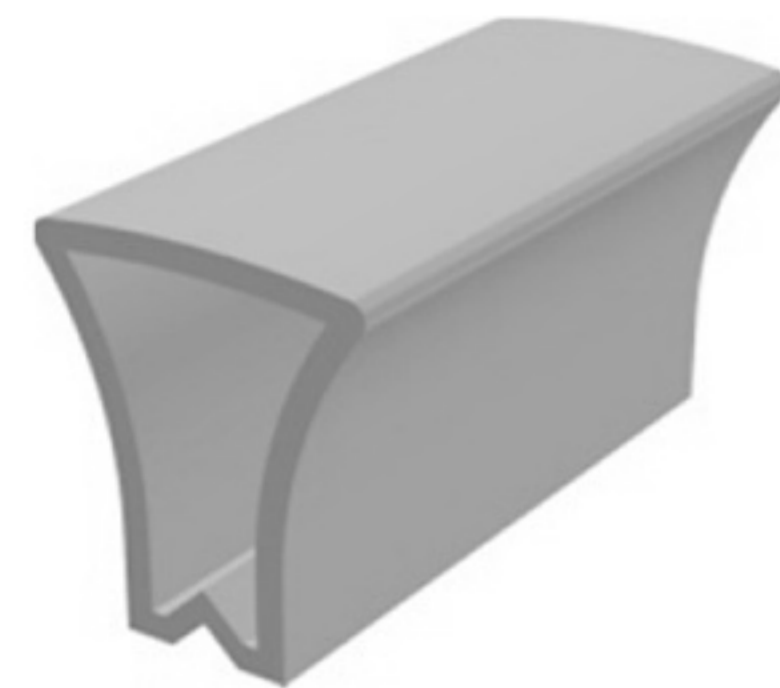

Art. NO. : M113

INSERT HANDLE PROFILE

HARD PVC

Art. NO. : M121

HANDLE BAR PROFILE

HARD PVC

Art. NO. : M114

HANDLE BAR PROFILE