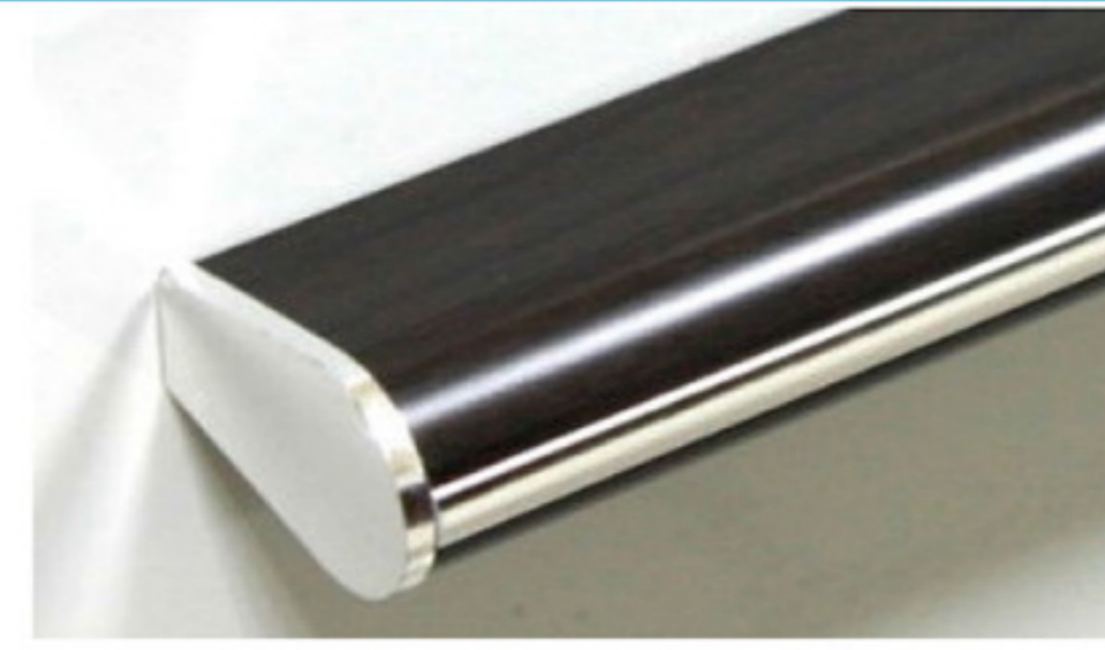

Art. NO. : M136