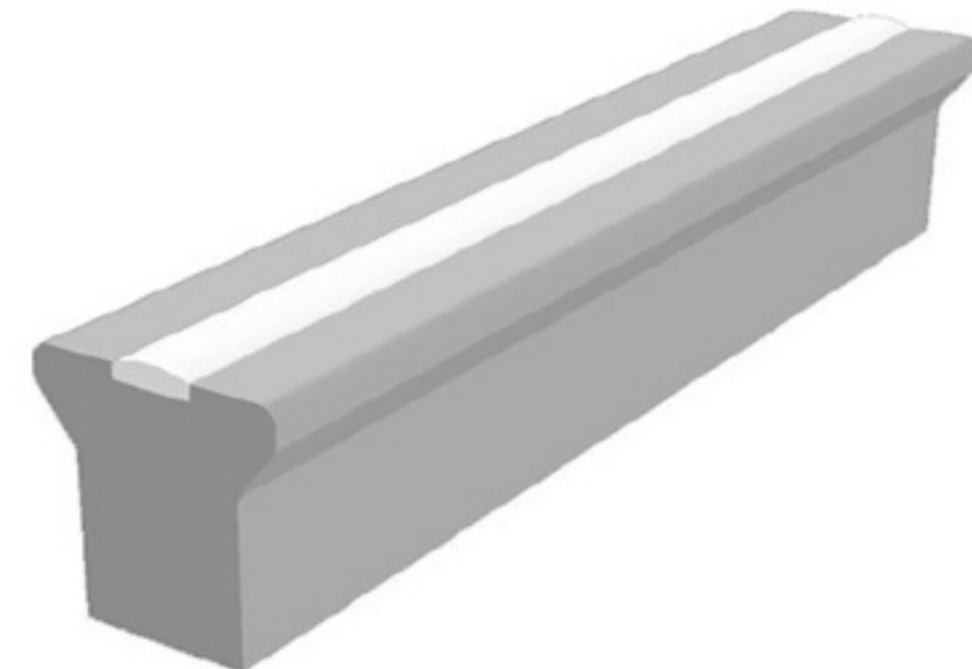

HARD / CO EXT. PVC