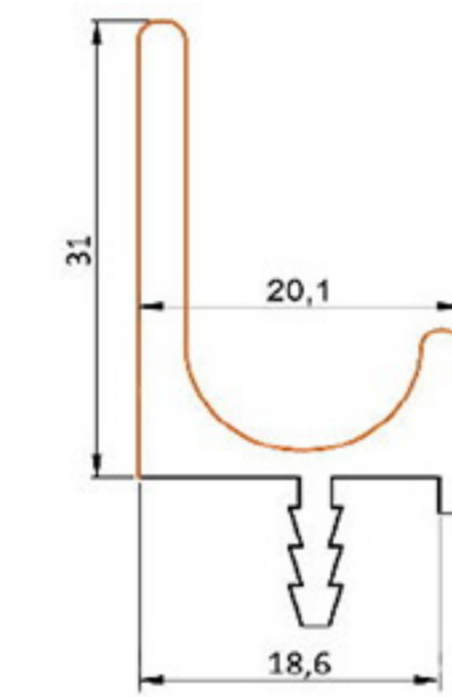

HARD / CO EXT. PVC

Art. NO. : M160

INSERT HANDLE PROFILE

HARD PVC

Art. NO. : M168

HANDLE BAR PROFILE

HARD / CO EXT. PVC

Art. NO. : M161