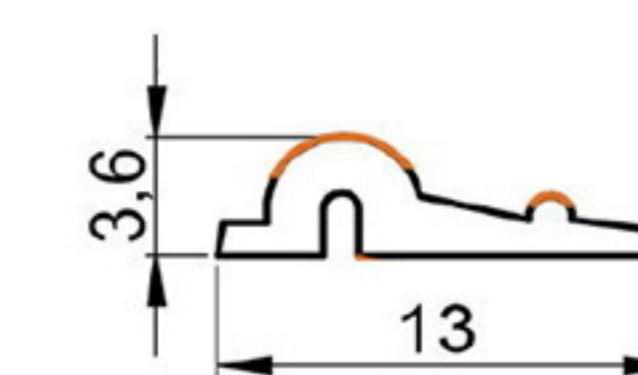

DECORATIVE PROFILE

HARD PVC

Art. NO. : M22

DECORATIVE PROFILE

HARD PVC

Art. NO. : M23

DECORATIVE PROFILE

HARD / SOFT PVC

Art. NO. : M24

DECORATIVE PROFILE

HARD / SOFT PVC

Art. NO. : M25

DECORATIVE PROFILE

HARD PVC

Art. NO. : M26

DECORATIVE PROFILE

HARD / SOFT PVC

Art. NO. : M27L

DECORATIVE PROFILE

HARD / SOFT PVC

Art. NO. : M29 L

DECORATIVE PROFILE

HARD / SOFT PVC

Art. NO. : M32/5,5

DECORATIVE PROFILE

HARD / SOFT PVC

Art. NO. : M32/10

DECORATIVE PROFILE

HARD / SOFT PVC

Art. NO. : M32/17

TUBE PROFILE

HARD PVC

Art. NO. : M34

DECORATIVE PROFILE

HARD PVC

Art. NO. : M35