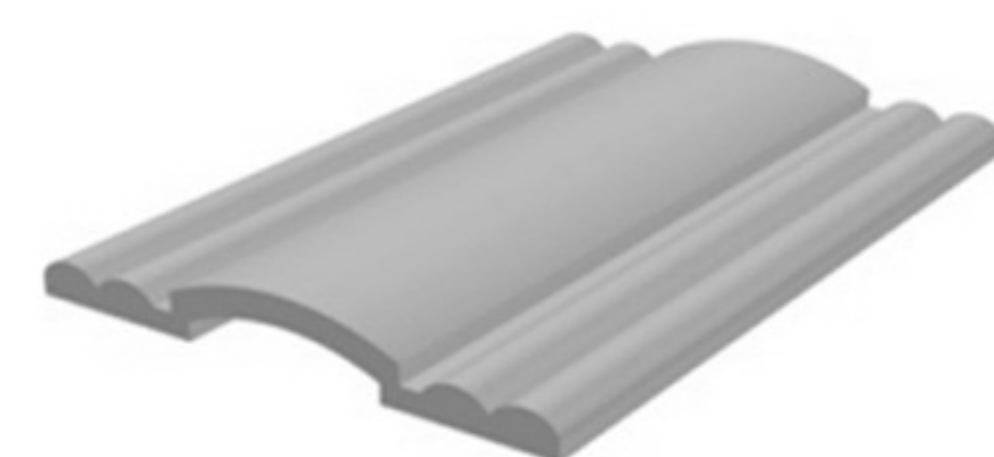

DECORATIVE PROFILE

HARD PVC

Art. NO. : SP63