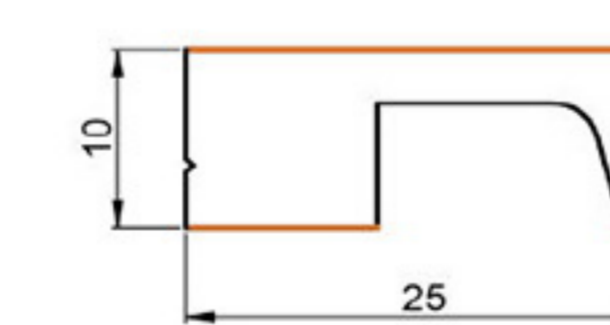

HANDLE BAR PROFILE

HANDLE BAR PROFILE