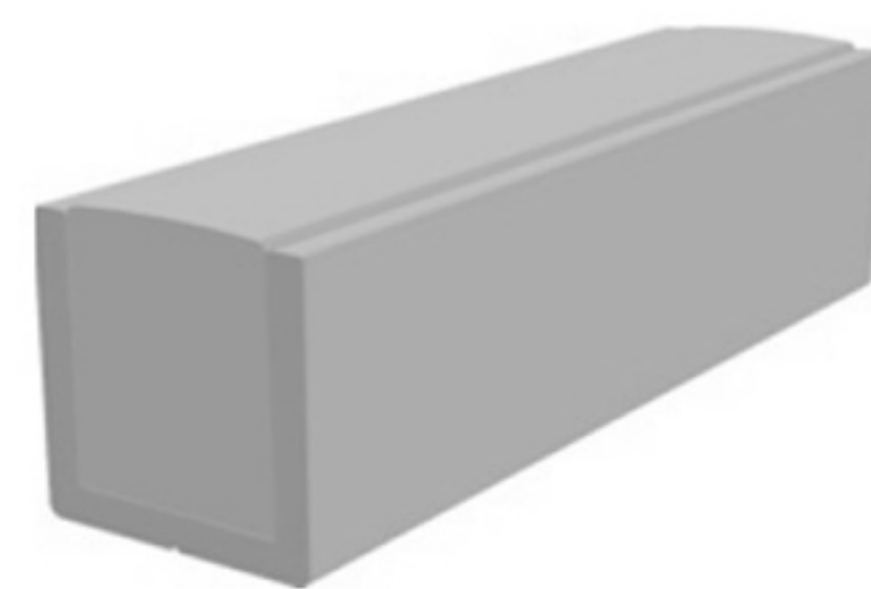

HARD PVC

Art. NO. : M140

EDGE HANDLE PROFILE

HARD PVC

Art. NO. : M154

HANDLE BAR PROFILE

Alu + HARD PVC

Art. NO. : M141