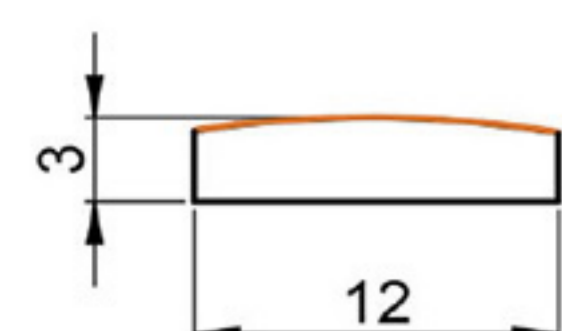

Art. NO. : M119/10x1

DECORATIVE PROFILE

HARD PVC

Art. NO. : M128

DECORATIVE PROFILE

HARD PVC

Art. NO. : M119/12x3

DECORATIVE PROFILE