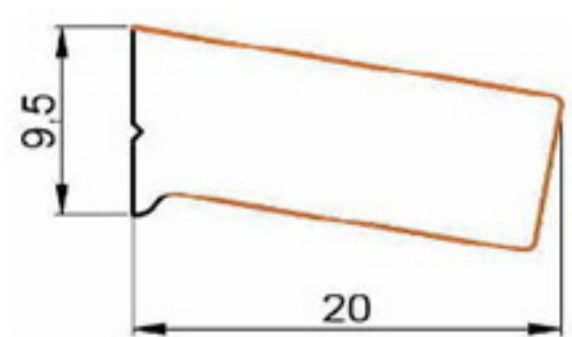

Art. NO. : M180

HANDLE BAR PROFILE

HARD PVC

Art. NO. : SP169

HANDLE BAR PROFILE

HARD PVC

Art. NO. : M181

EDGE HANDLE PROFILE