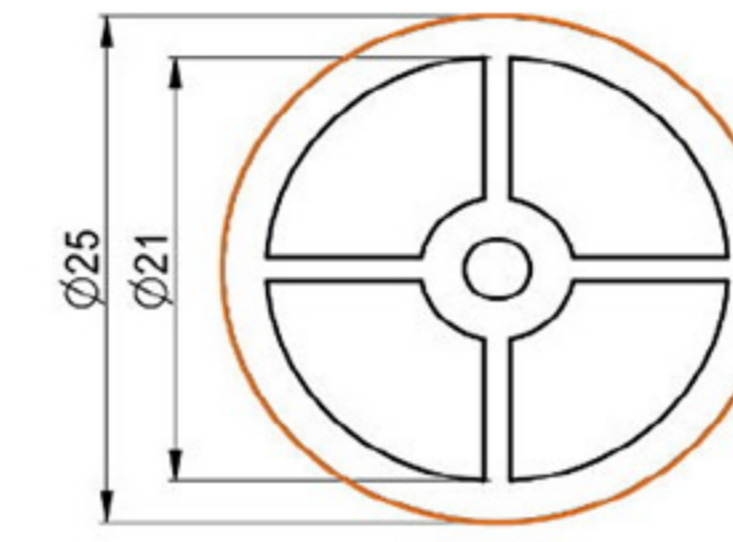

HANDLE BAR PROFILE