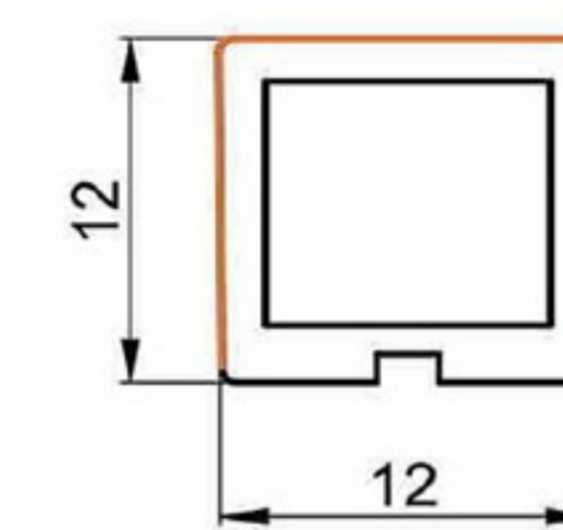

HANDLE BAR PROFILE