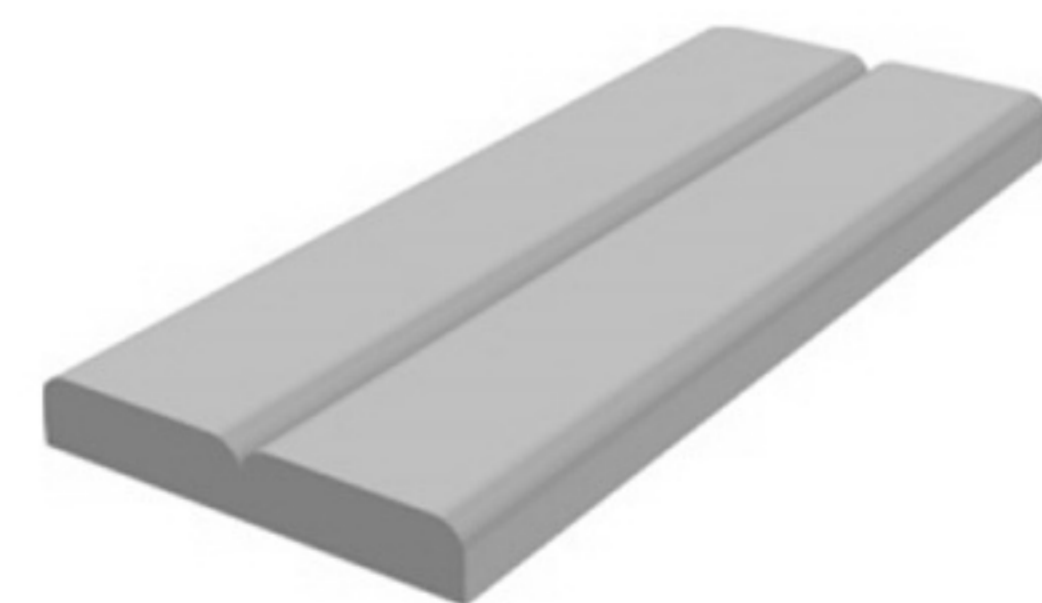

DECORATIVE PROFILE

HARD / SOFT PVC

Art. NO. : Z16-7