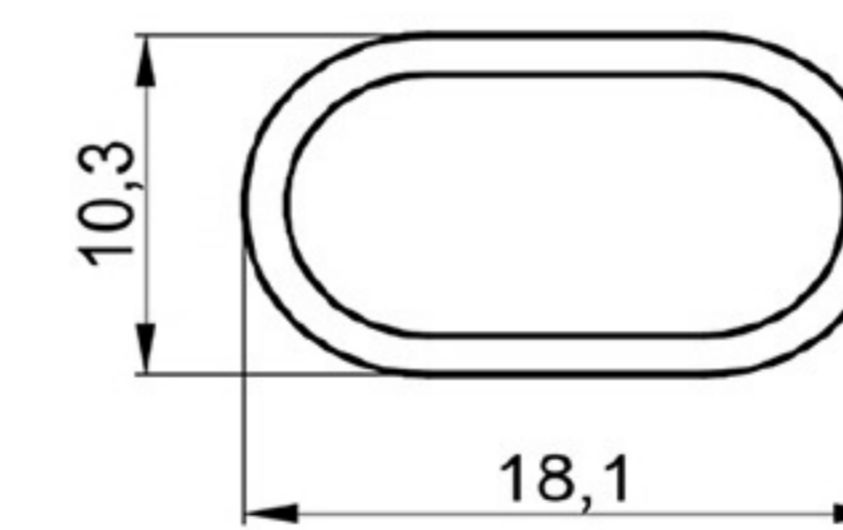

DECORATIVE PROFILE

HARD / SOFT PVC

Art. NO. : M32/17

TUBE PROFILE

HARD PVC

Art. NO. : M34

DECORATIVE PROFILE

HARD PVC