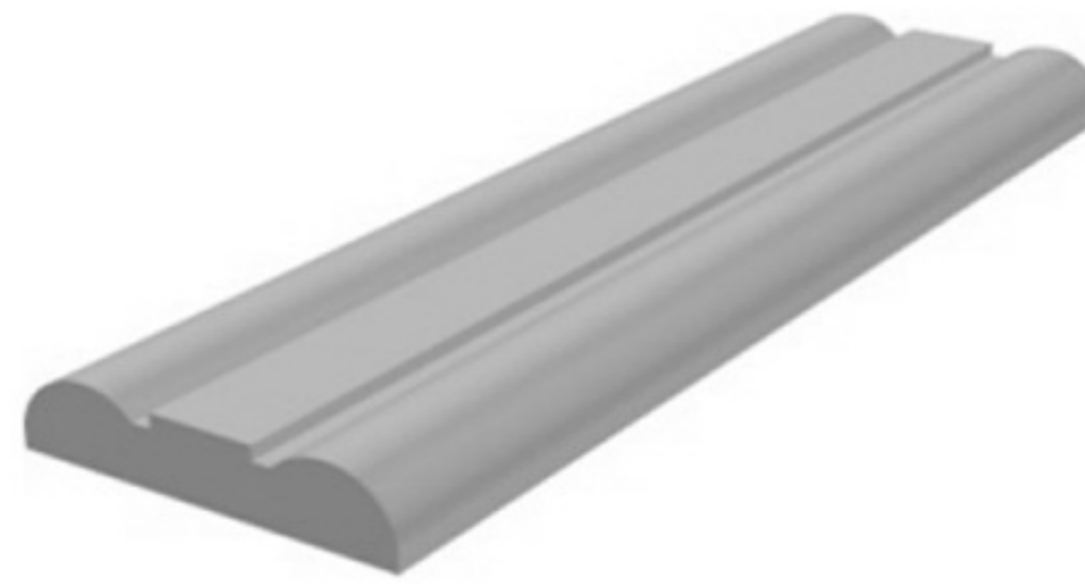

DECORATIVE PROFILE   HARD PVC   Art. NO. : SP03