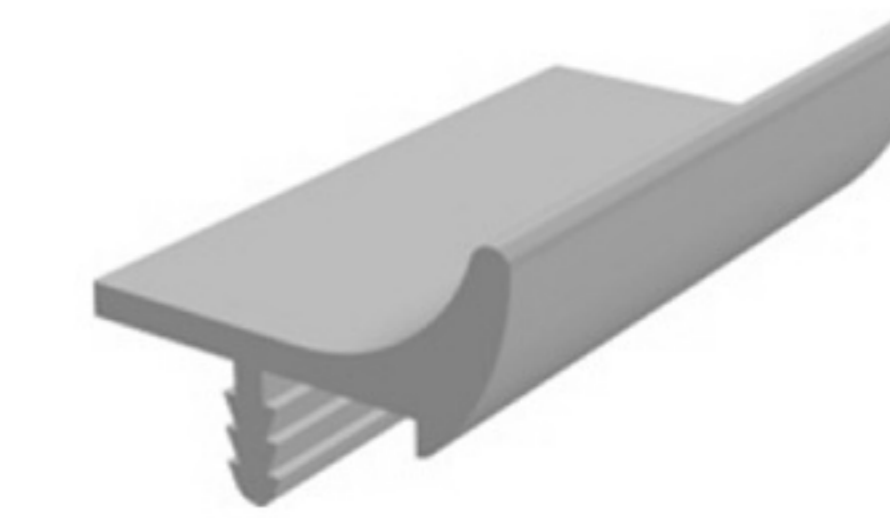

HARD PVC

HANDLE BAR PROFILE