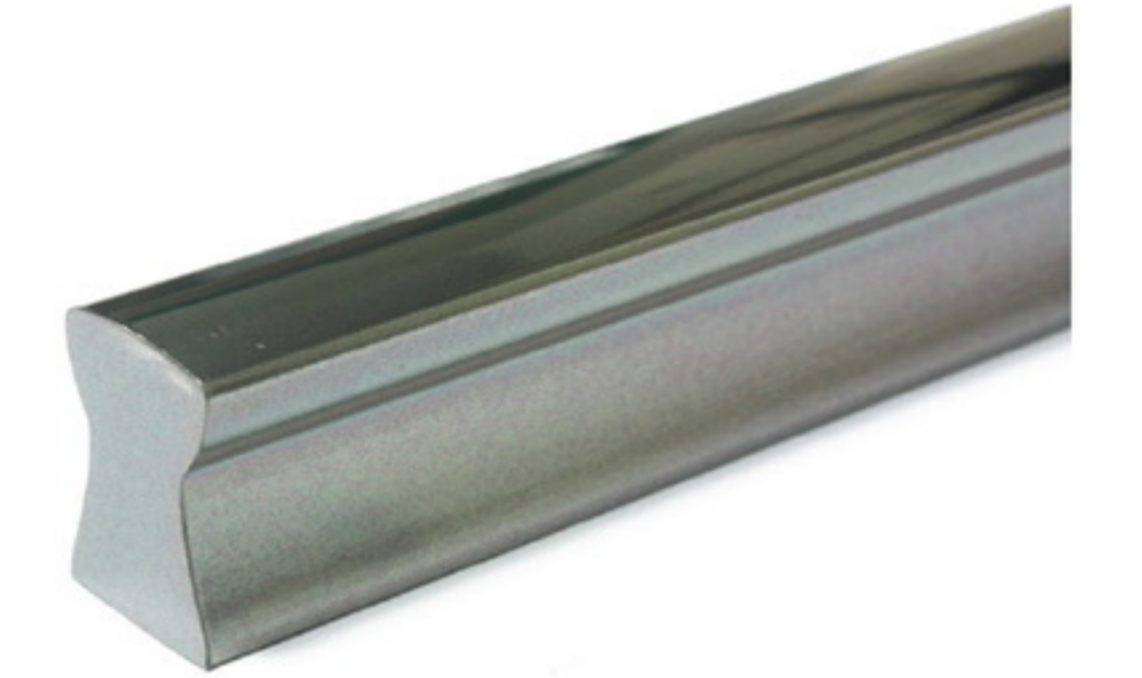

Art. NO. : M152