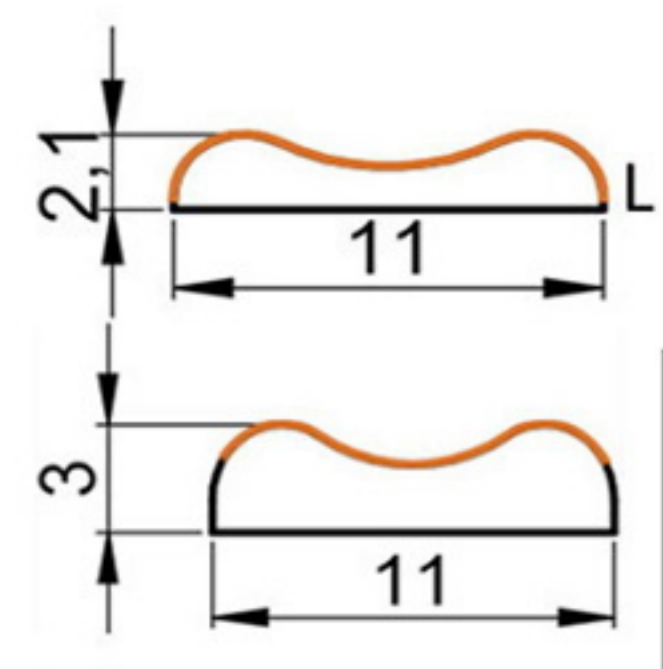

Art. NO. : Z16-7

DECORATIVE PROFILE

HARD PVC

Art. NO. : ZS1

DECORATIVE PROFILE

HARD / SOFT PVC

Art. NO. : Z21 & Z21L

OVAL TUBE PROFILE