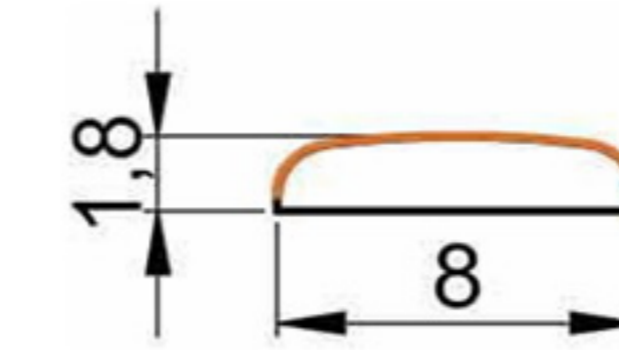

DECORATIVE PROFILE

HARD / SOFT PVC

Art. NO. : Z22