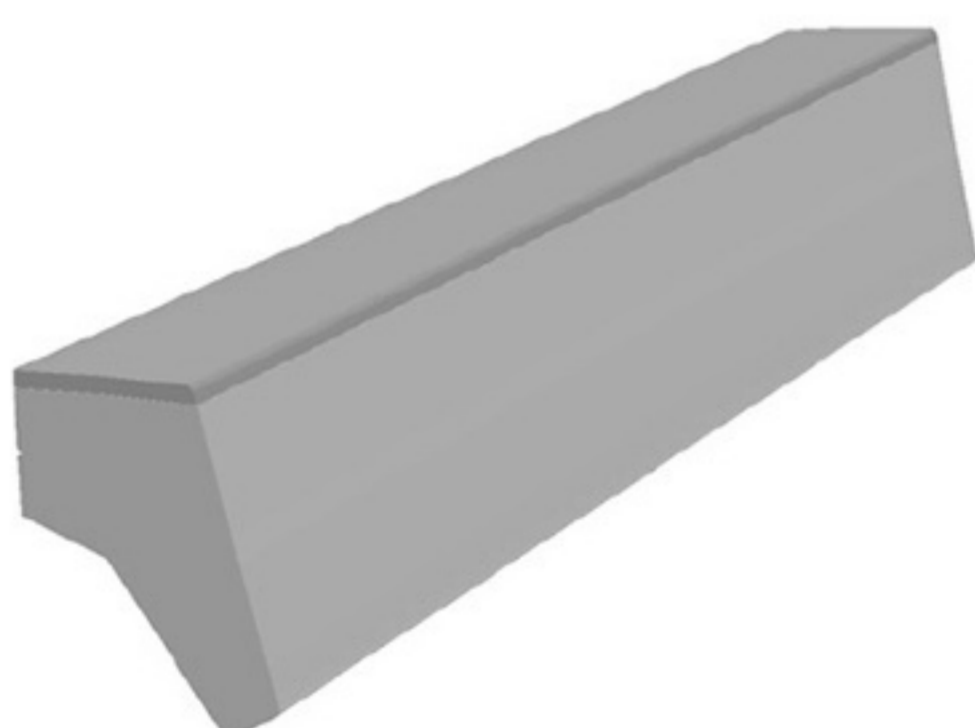

HARD / CO EXT. PVC

Art. NO. : M160

INSERT HANDLE PROFILE

HARD PVC

Art. NO. : M168

HANDLE BAR PROFILE

HARD / CO EXT. PVC

Art. NO. : M161