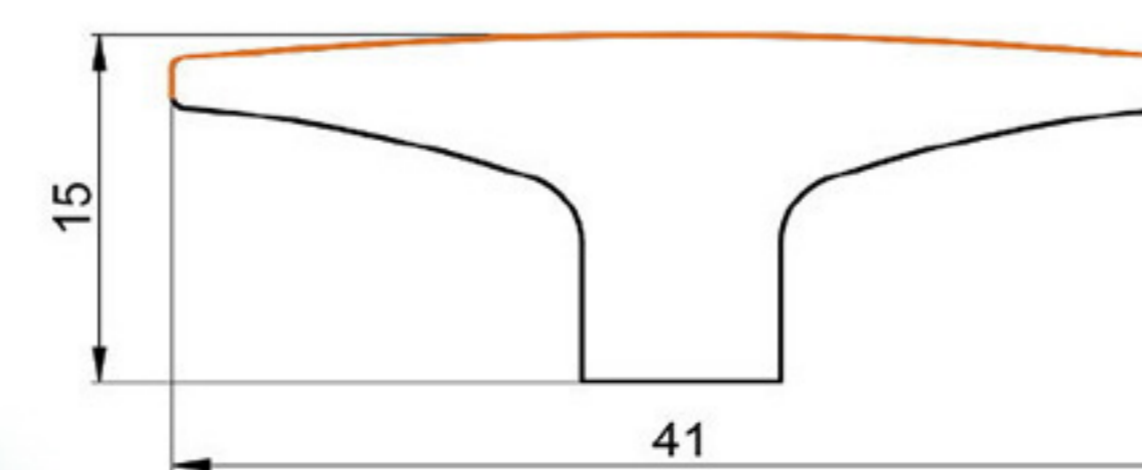

HANDLE BAR PROFILE