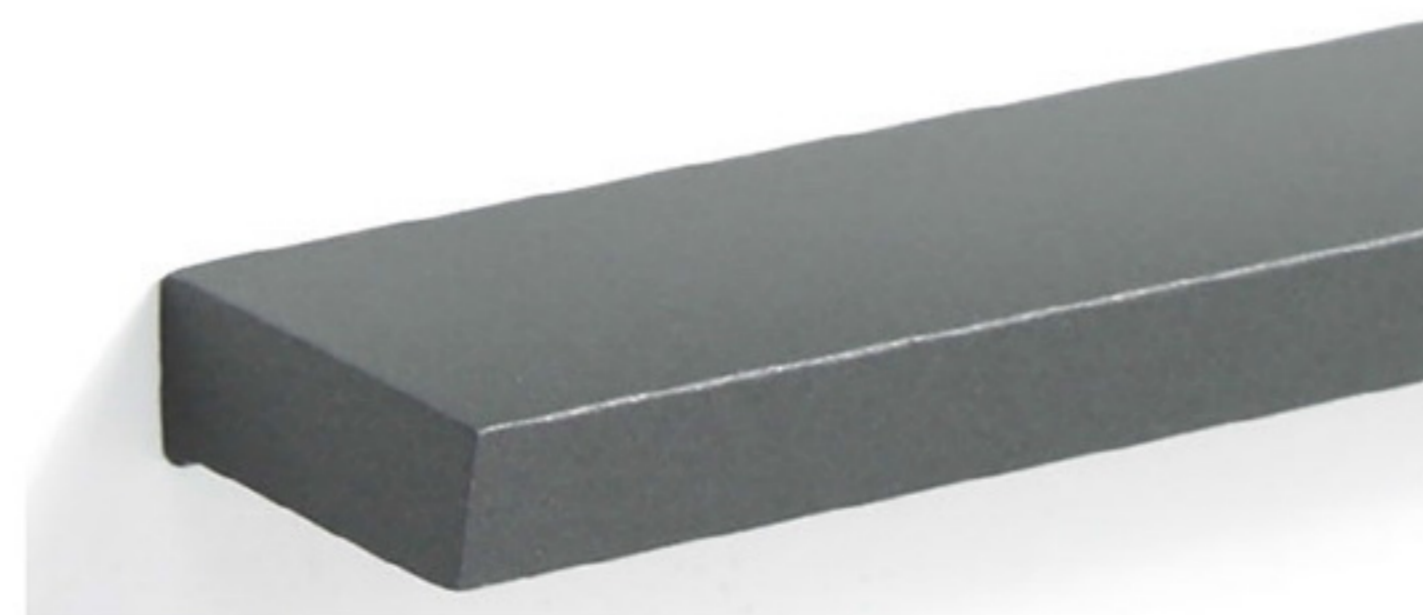

Art. NO. : M180

HANDLE BAR PROFILE

HARD PVC

Art. NO. : SP169

HANDLE BAR PROFILE

HARD PVC

Art. NO. : M181

EDGE HANDLE PROFILE