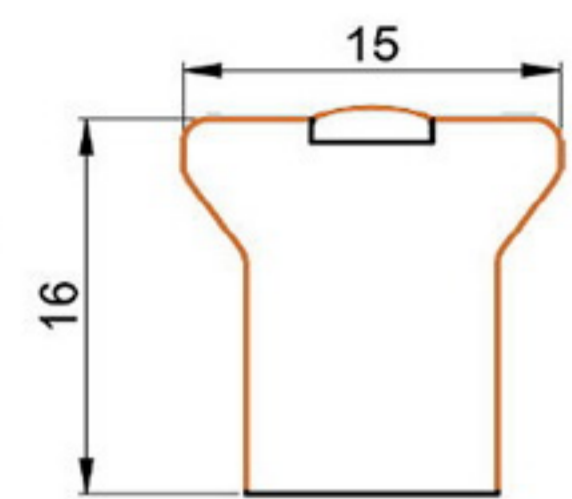

HANDLE BAR PROFILE

HANDLE BAR PROFILE