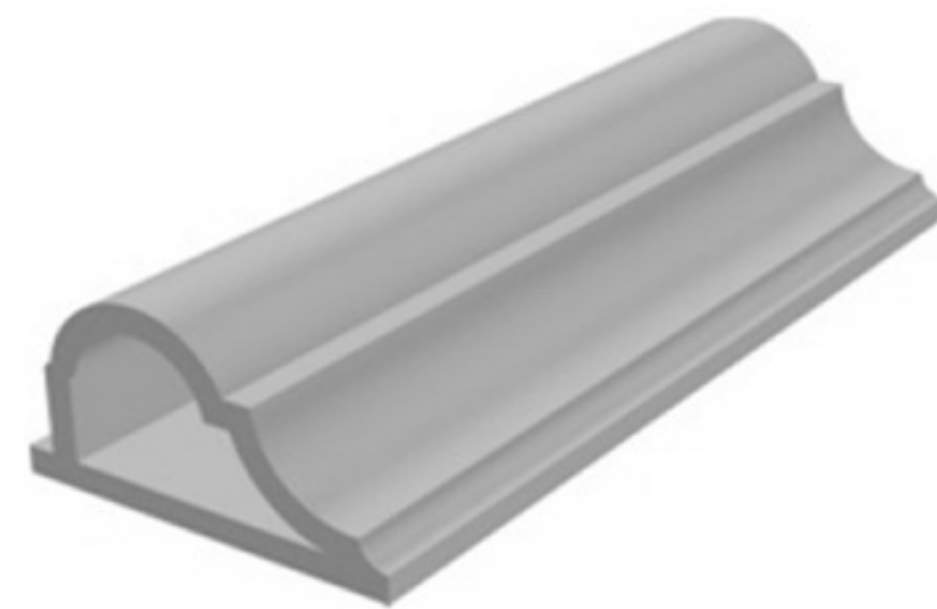

DECORATIVE PROFILE

HARD PVC

Art. NO. : M04