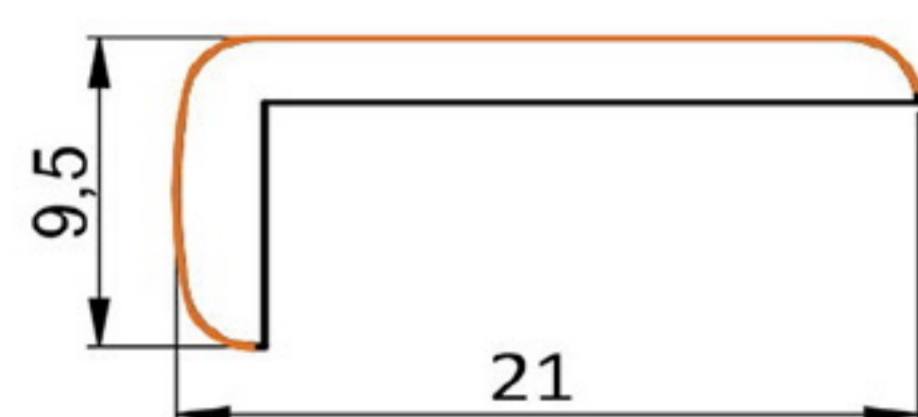

DECORATIVE PROFILE

HARD PVC

Art. NO. : M38

DECORATIVE PROFILE

HARD PVC

Art. NO. : M46