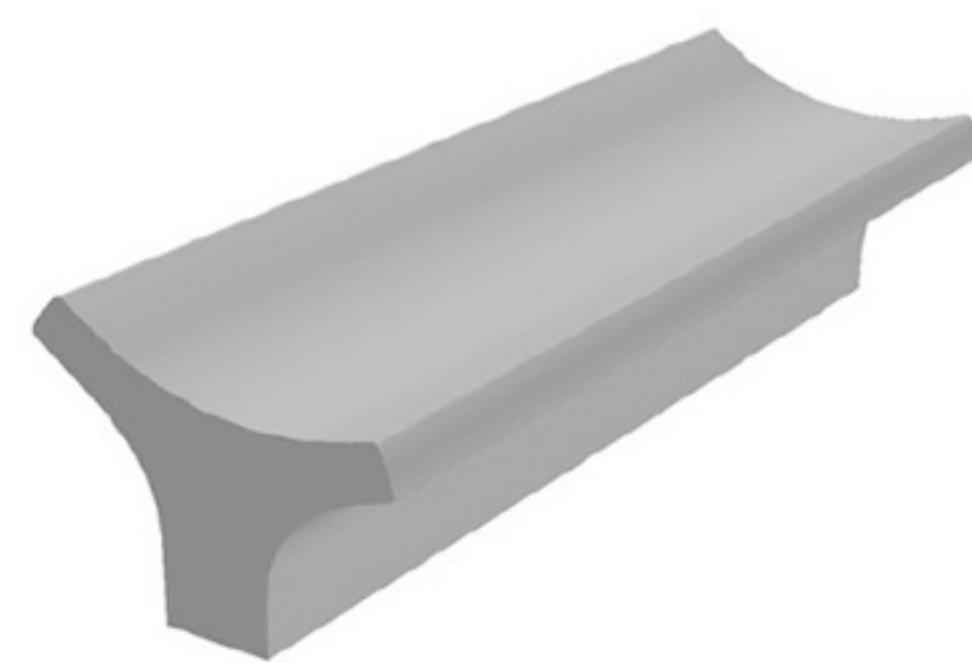

HANDLE BAR PROFILE

HARD PVC

Art. NO. : M169

HANDLE BAR PROFILE

HARD PVC

Art. NO. : M162

HANDLE BAR PROFILE

HARD PVC