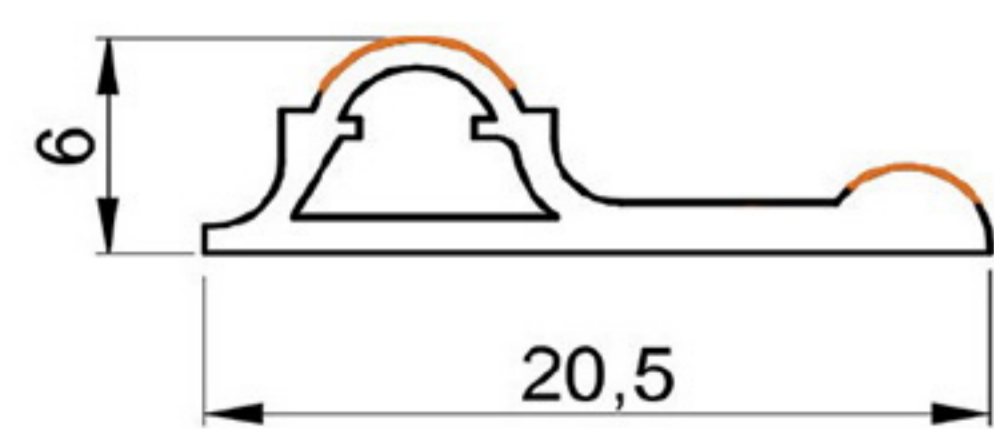

DECORATIVE PROFILE

HARD PVC

Art. NO. : M70