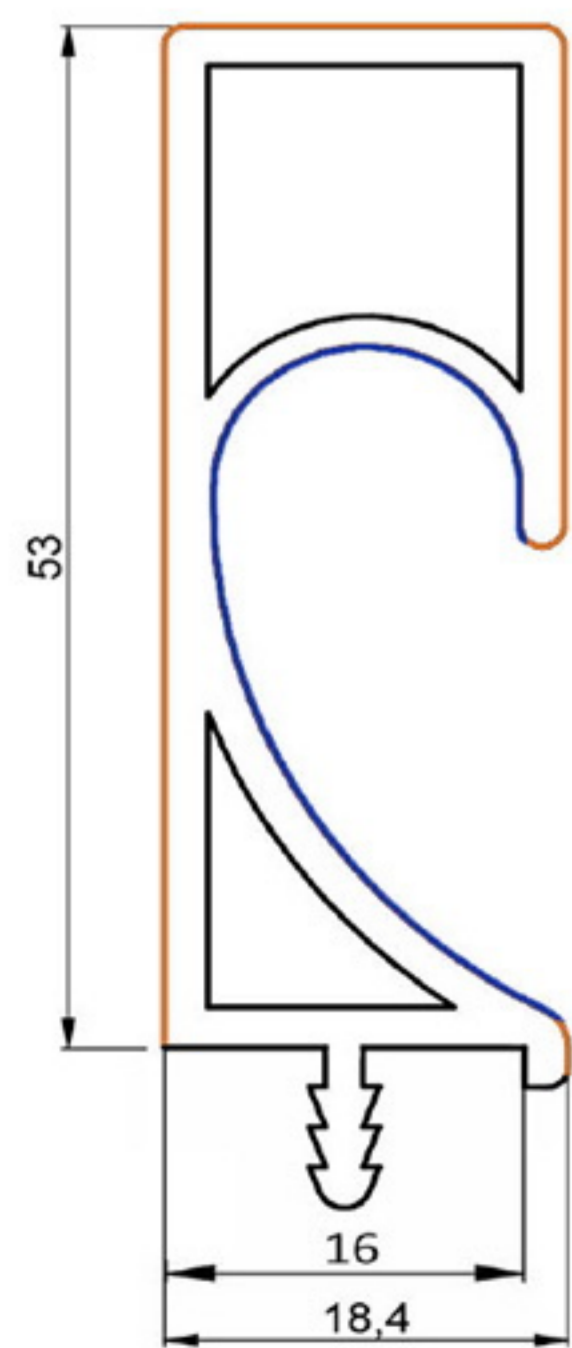

HANDLE BAR PROFILE