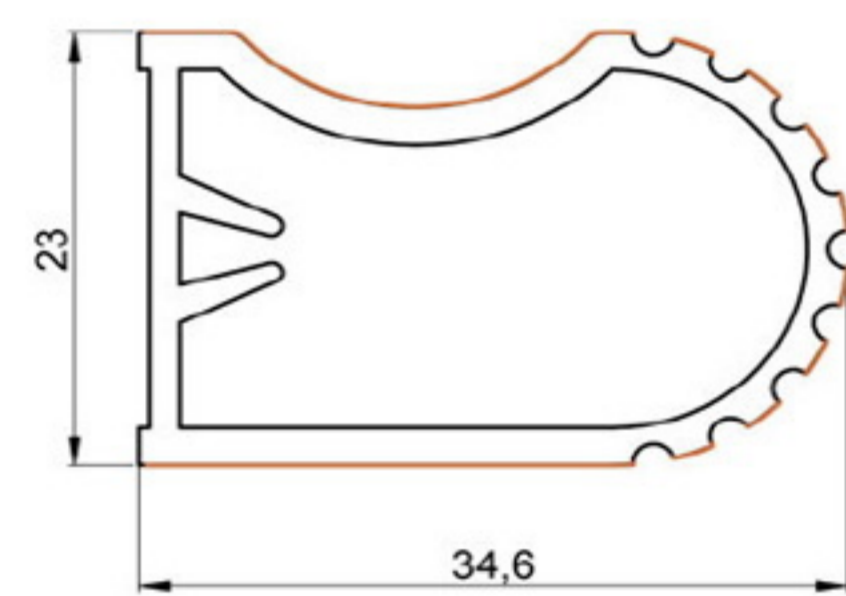

Art. NO. : M88

HANDLE BAR PROFILE

HARD PVC

Art. NO. : M106

HANDLE BAR PROFILE

HARD PVC

Art. NO. : M89

HANDLE BAR PROFILE