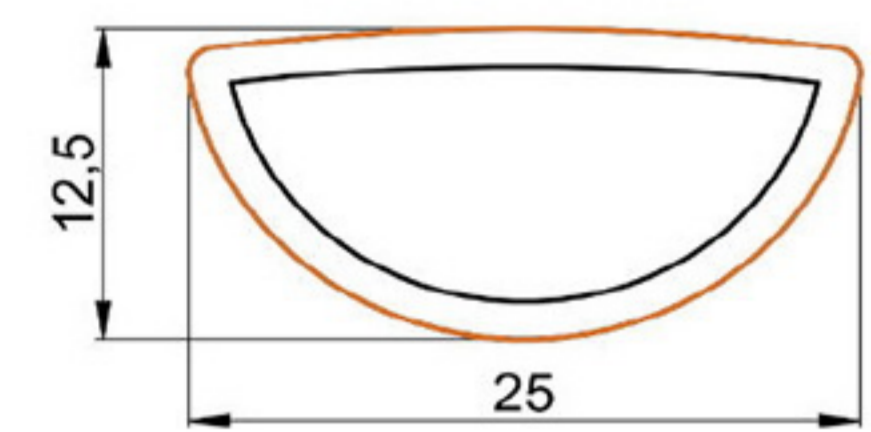

HANDLE BAR PROFILE