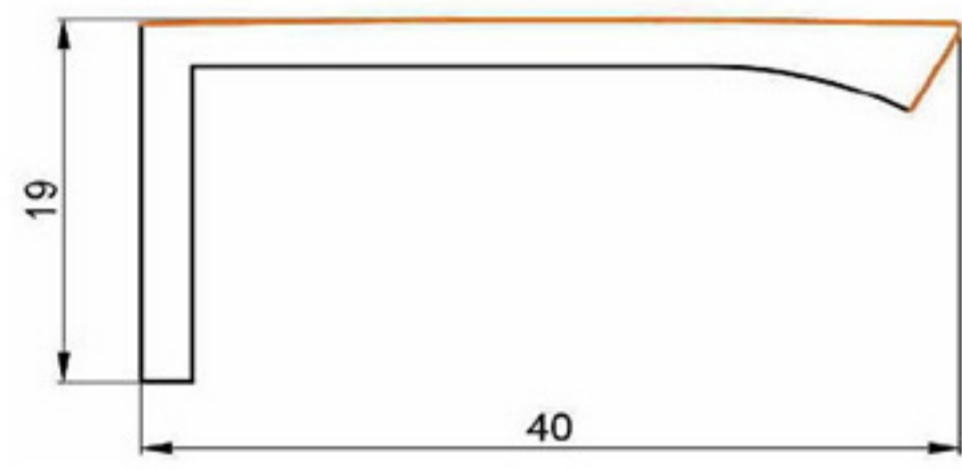

EDGE HANDLE PROFILE

HARD PVC

Art. NO. : M179

TUBE PROFILE

HARD PVC

Art. NO. : U19