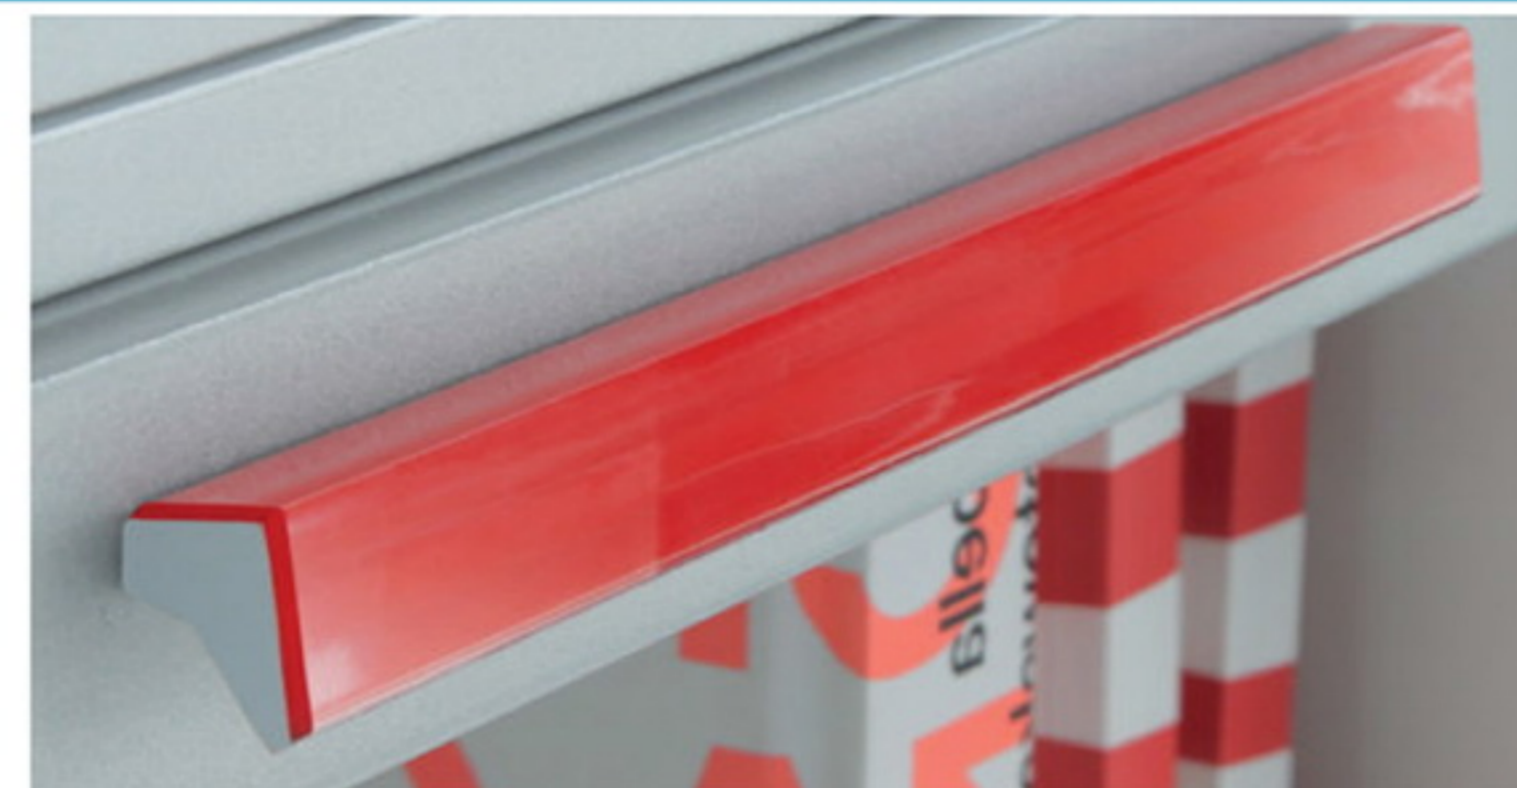

Art. NO. : M161