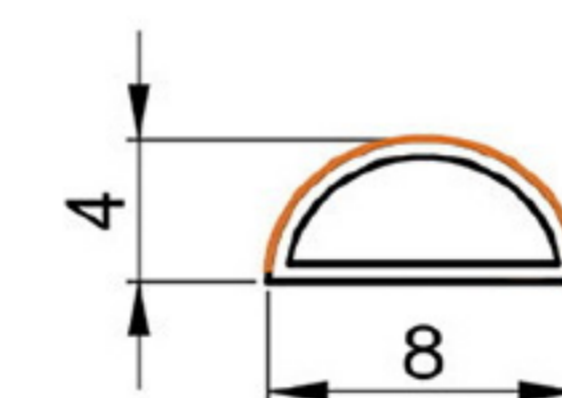

DECORATIVE PROFILE

HARD PVC

Art. NO. : M53