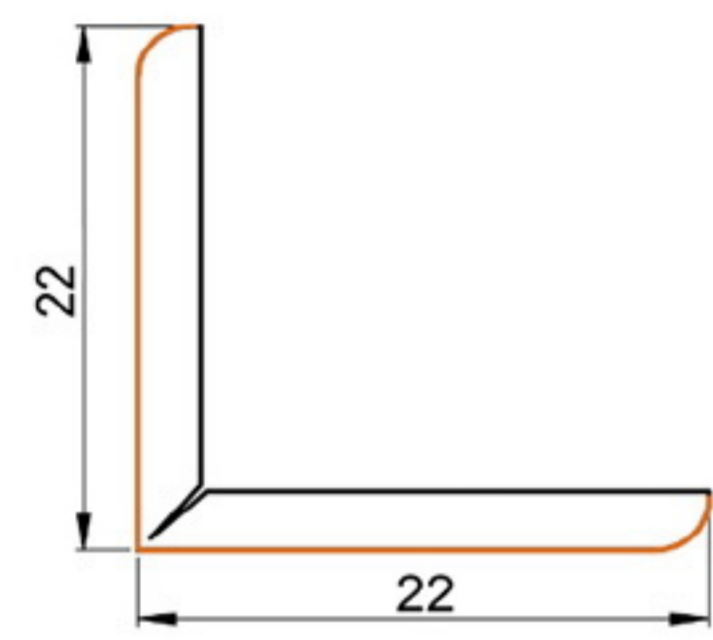

ANGLE PROFILES 22x22

HARD PVC

Art. NO. : M67