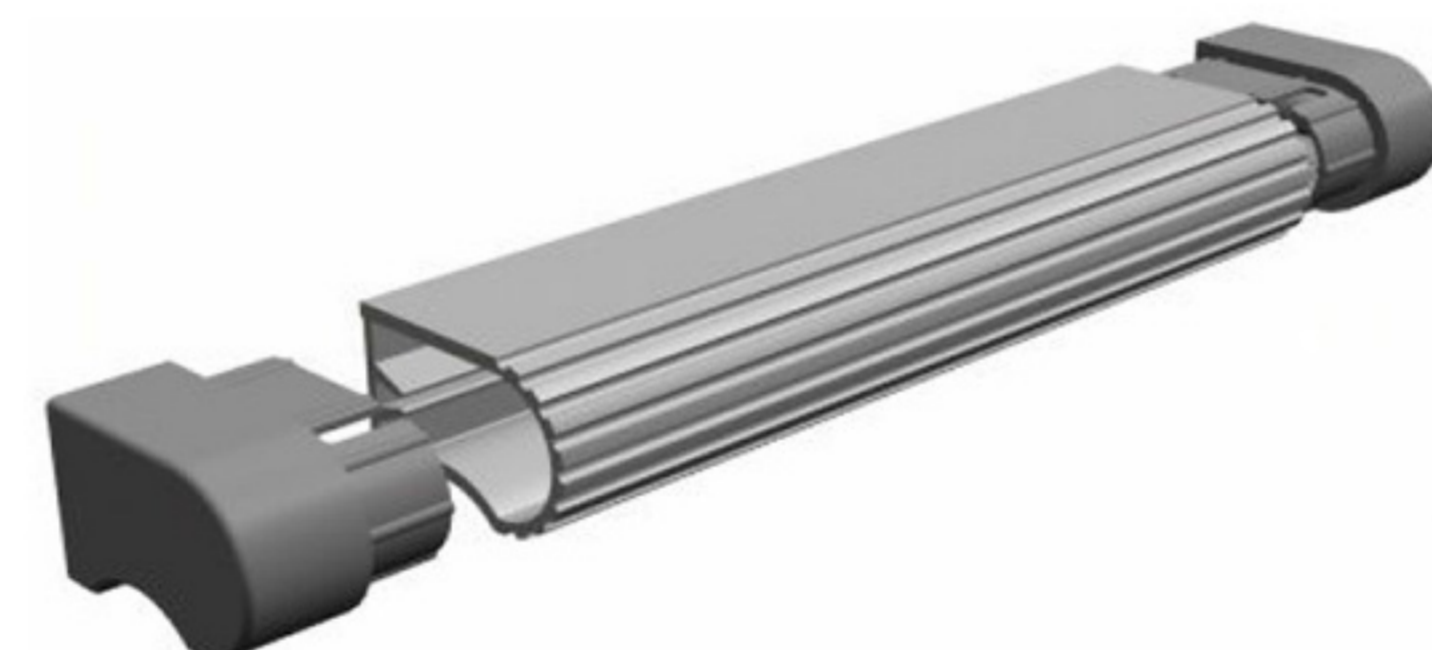

Art. NO. : M88

HANDLE BAR PROFILE

HARD PVC

Art. NO. : M106

HANDLE BAR PROFILE

HARD PVC

Art. NO. : M89

HANDLE BAR PROFILE