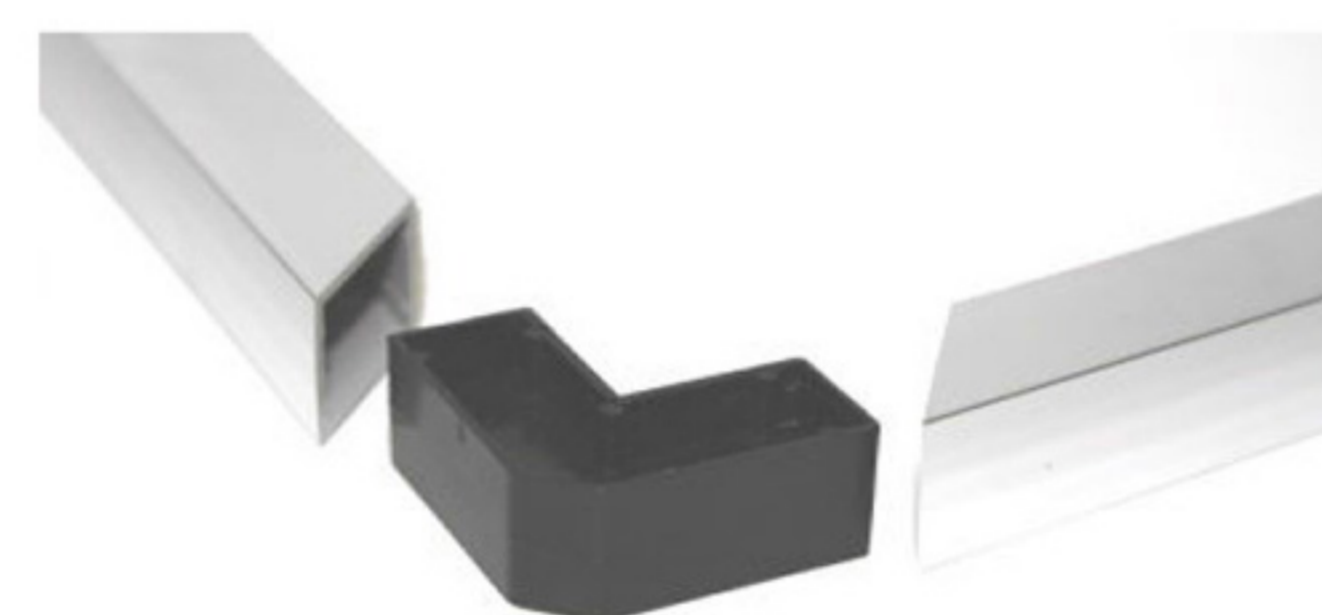

HARD PVC

Art. NO. : M119/15x3

DECORATIVE PROFILE

HARD PVC

Art. NO. : M117

DECORATIVE PROFILE

HARD PVC

Art. NO. : M119/16x1