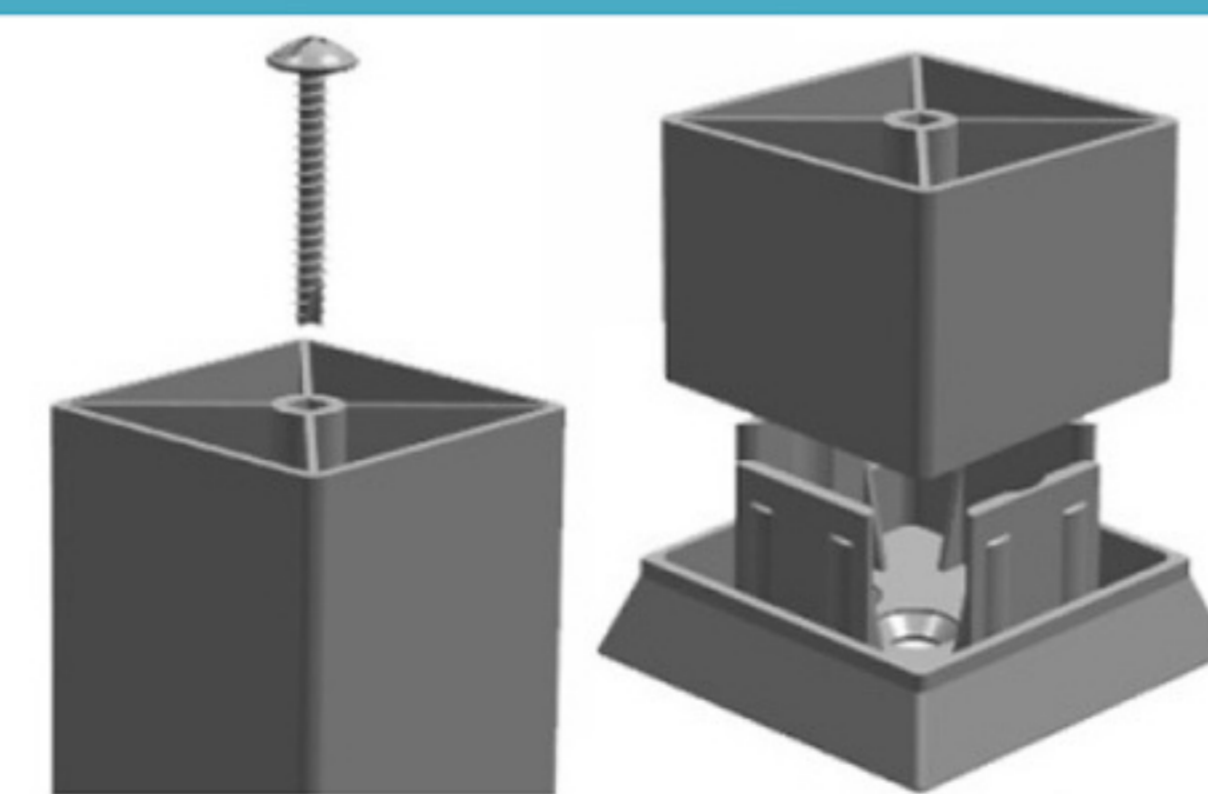

HARD PVC

Art. NO. : M107 & M108

FURNITURE LEG PROFILE

HARD PVC

Art. NO. : M101

HANDLE BAR PROFILE

HARD PVC

Art. NO. : M110