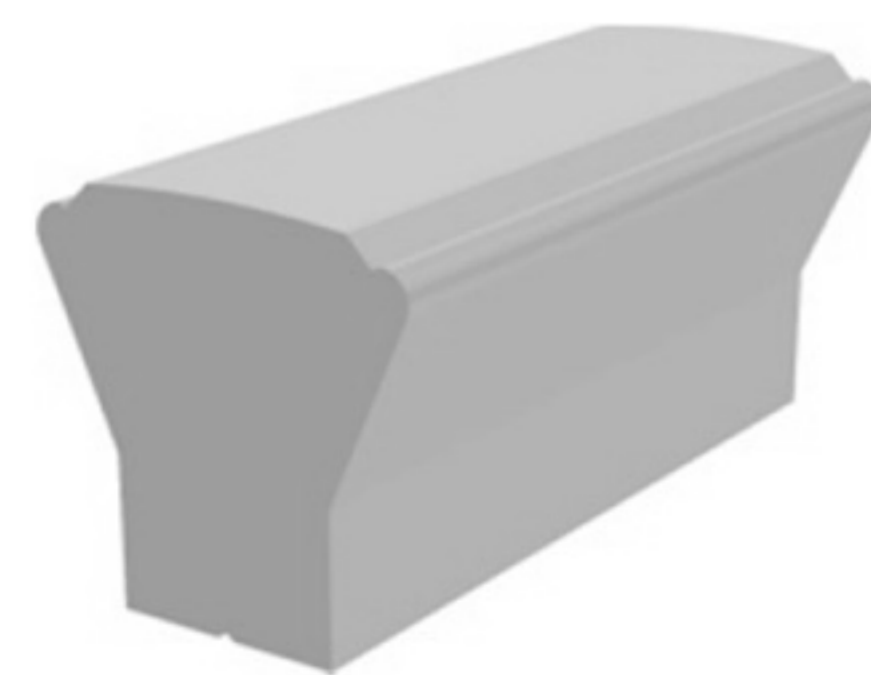

Alu + HARD PVC