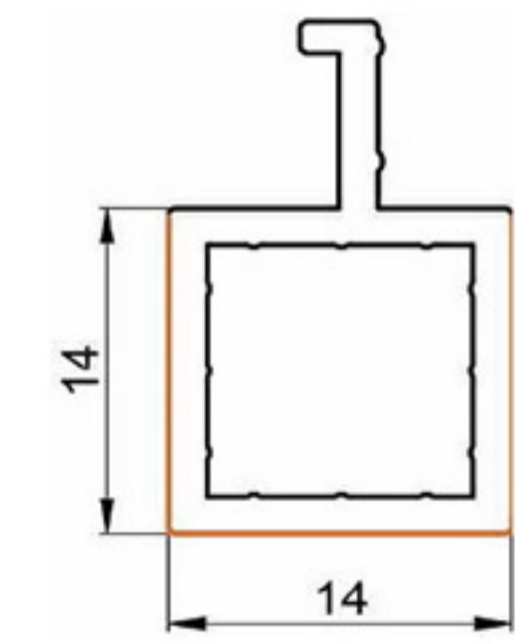

DECORATIVE PROFILE

HARD PVC

Art. NO. : M175 / M176

HANDLE BAR PROFILE

HARD PVC

Art. NO. : M183