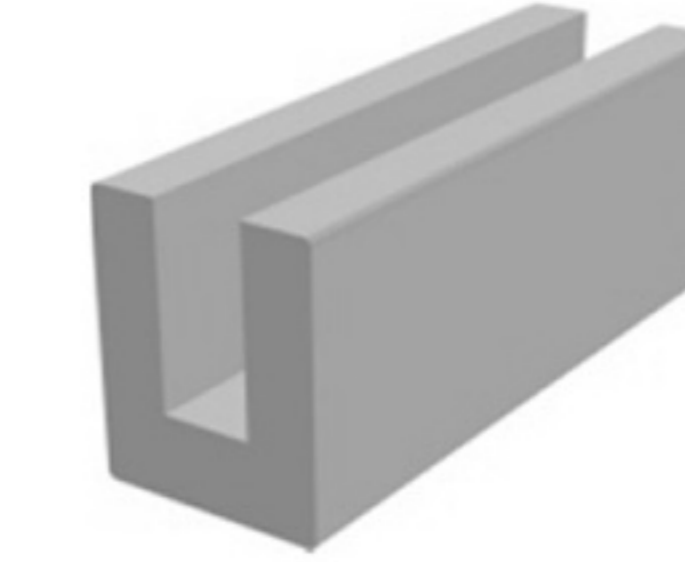

Endless Color Combination

**HANDLES  
AND  
MUCH  
MORE**

SOLID PIPE PROFILE

ACRYLIC

Art. NO. : M64

HANDLE BAR PROFILE

HARD PVC

Art. NO. : M104