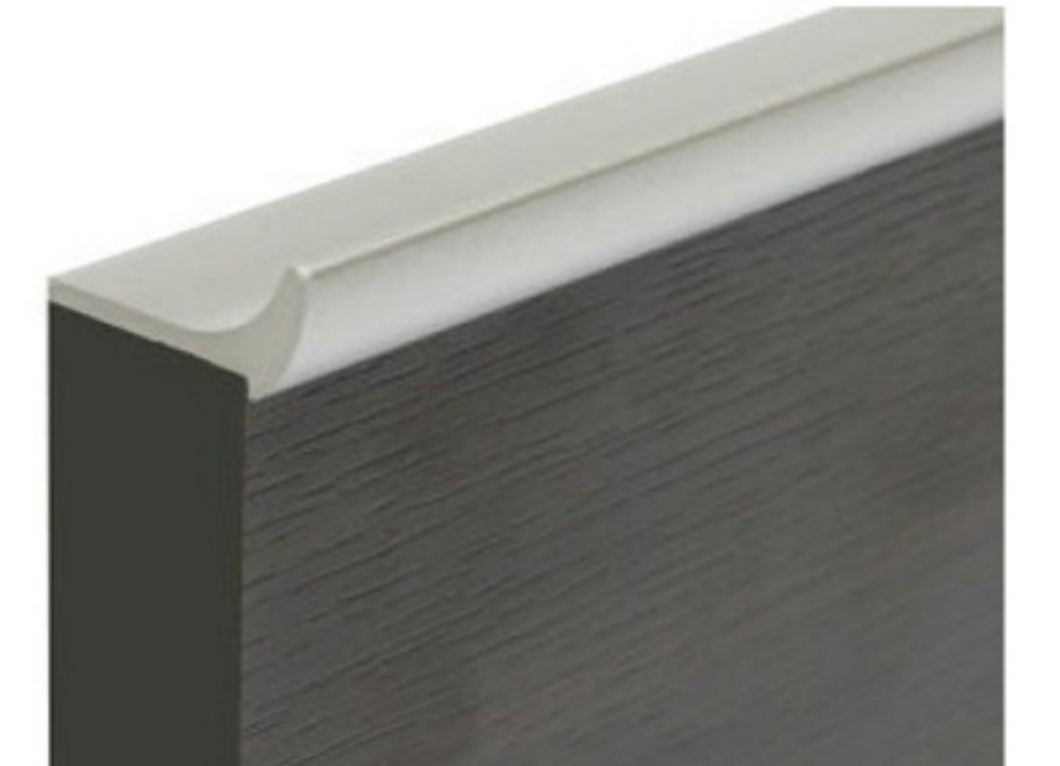

Art. NO. : M122