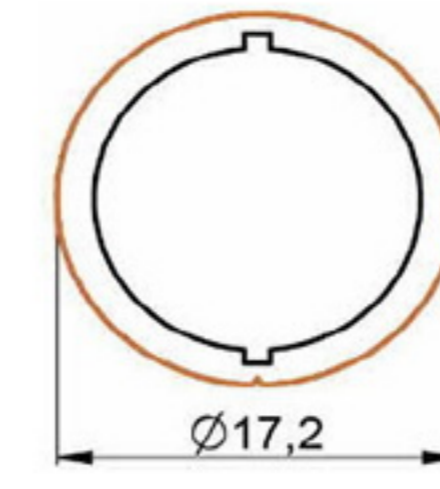

HARD PVC

Art. NO. : M135

HANDLE BAR PROFILE

HARD PVC

Art. NO. : M143

HANDLE BAR PROFILE

HARD PVC

Art. NO. : M136