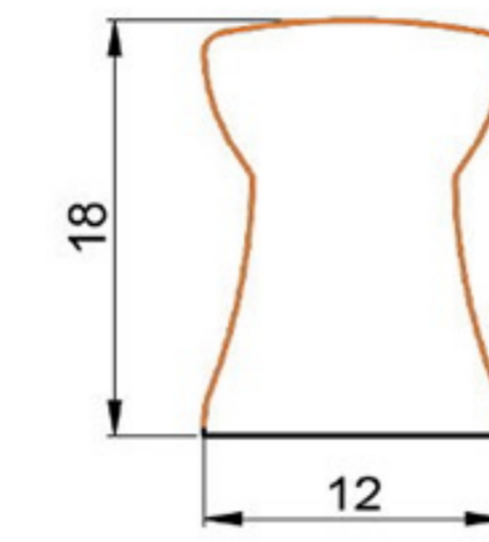

ROUND TUBE PROFILE