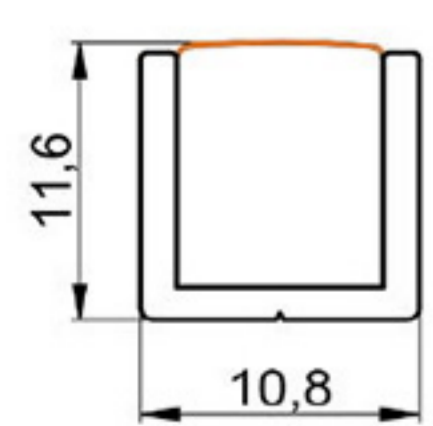

HARD PVC

Art. NO. : M140

EDGE HANDLE PROFILE

HARD PVC

Art. NO. : M154

HANDLE BAR PROFILE

Alu + HARD PVC

Art. NO. : M141