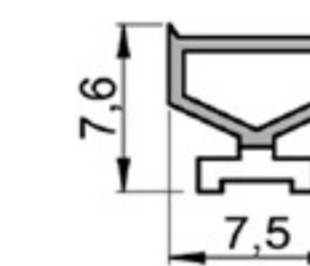

Art. NO. : SP64

Art. NO. : SP64 Foam

Art. NO. : SP67

U SHAPE PROFILE

Art. NO. : SP68

Art. NO. : SP69

Art. NO. : SP71

HARD PVC