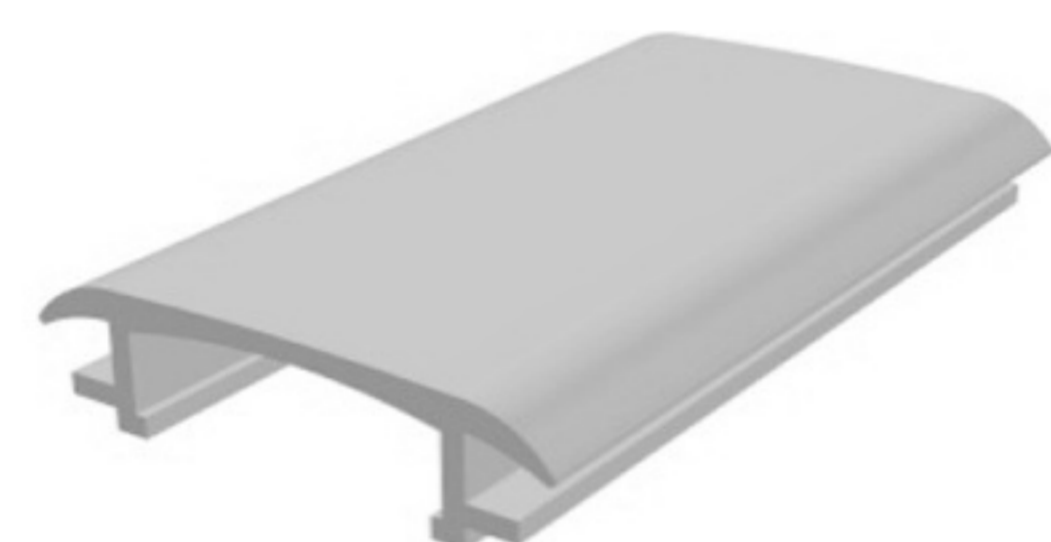

EDGE PROFILE

Art. NO. : SP39

CO EXT. PVC

Art. NO. : SP42/4

GUIDE RAIL PROFILE

Art. NO. : SP42/6

CONNECTOR PROFILE

Art. NO. : SP44