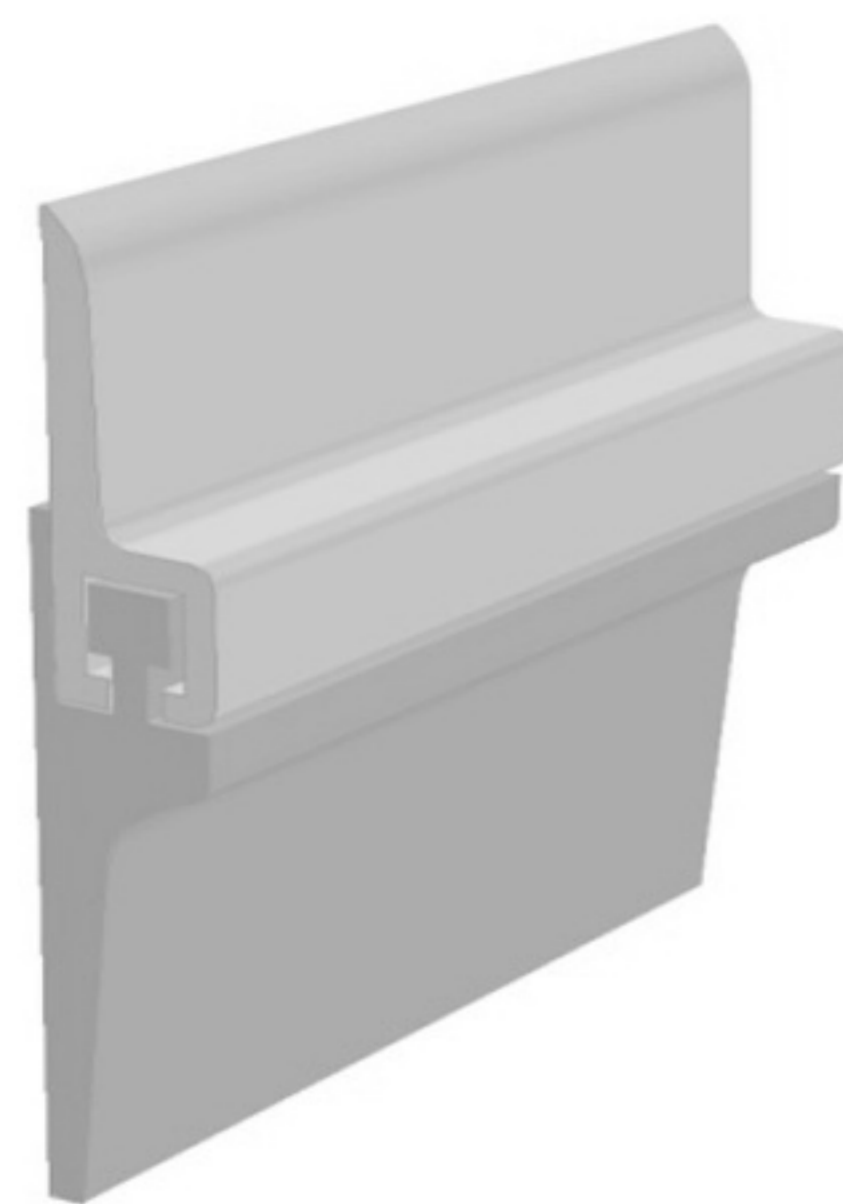

HARD + SOFT PVC

Art. NO. : M134