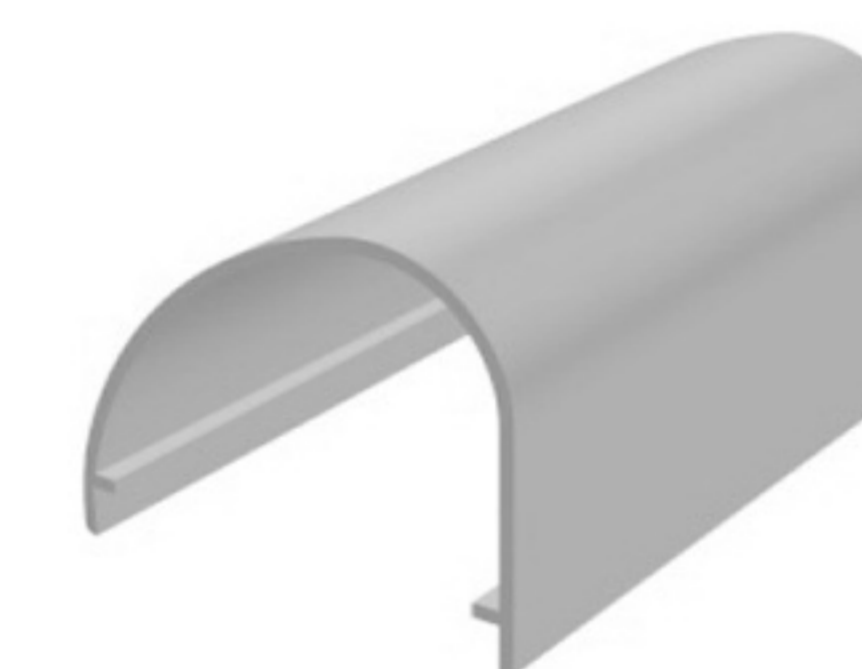

HARD PVC

EDGE PROFILE

HARD PVC

Art. NO. : SP39