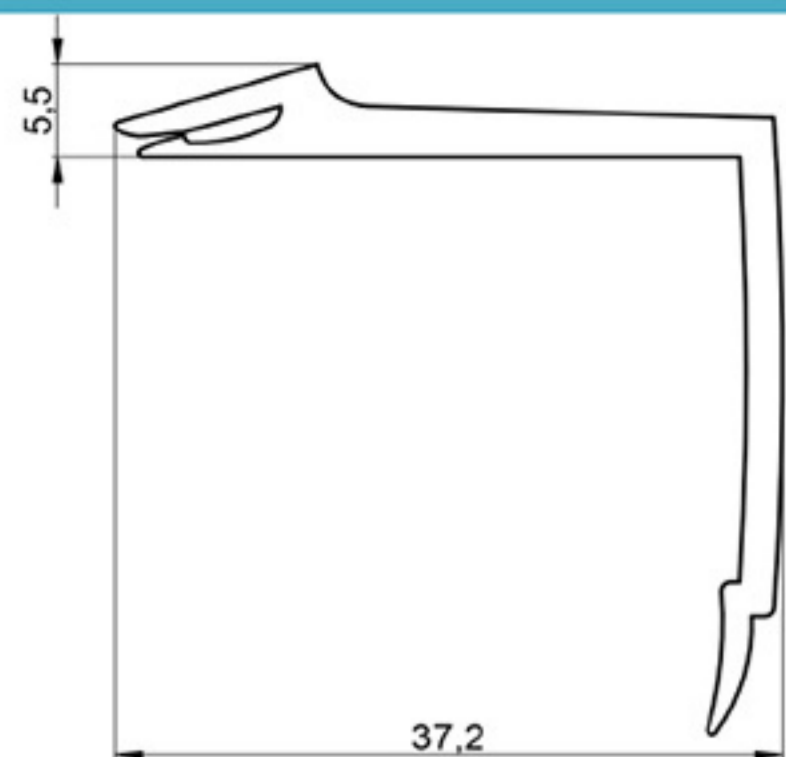

DUST-PROOF PROFILE