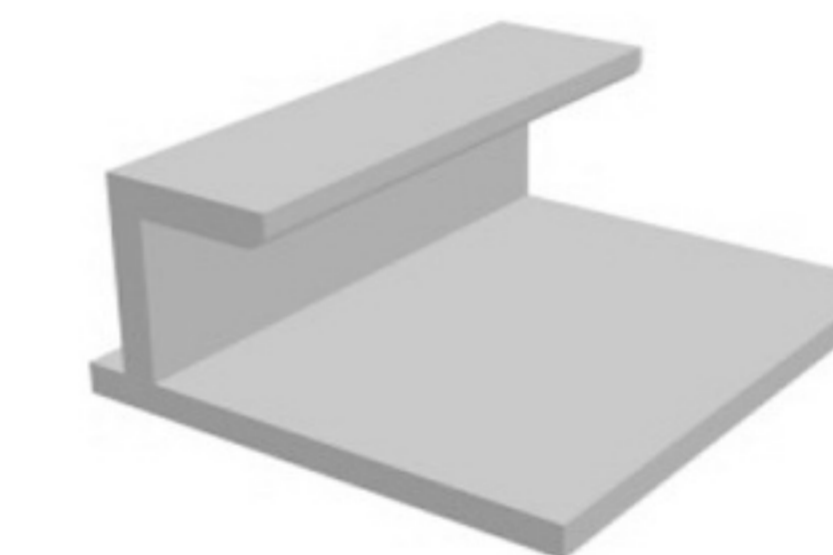

HARD PVC

Art. NO. : SP68

PROFILE FOR PARTITIONS

HARD PVC

Art. NO. : SP76

PANEL FRAME

HARD PVC

Art. NO. : SP69