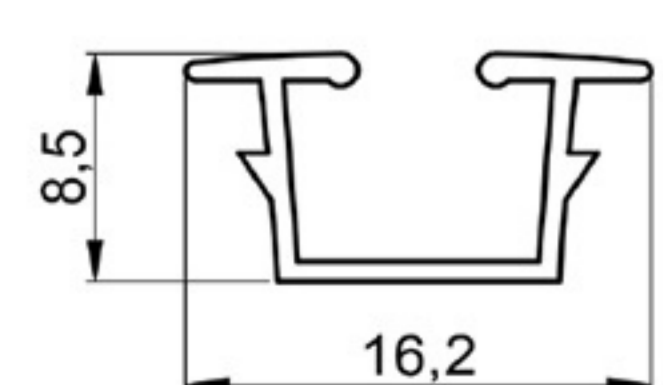

Art. NO. : M66/5.5

GUIDE RAIL PROFILE

HARD PVC

Art. NO. : M86

GUIDE RAIL PROFILE

HARD PVC

Art. NO. : M76

ENDING FOR PARQUET