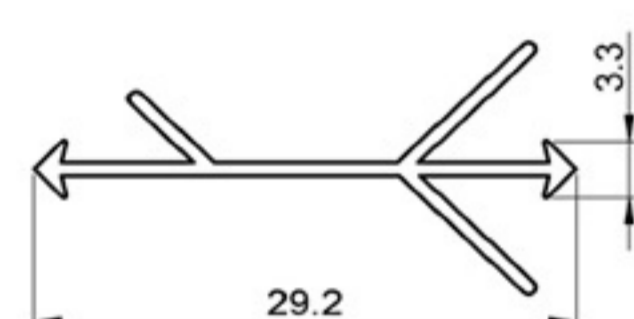

FOLDING DOOR HINGE

SOFT PVC

Art. NO. : SP05