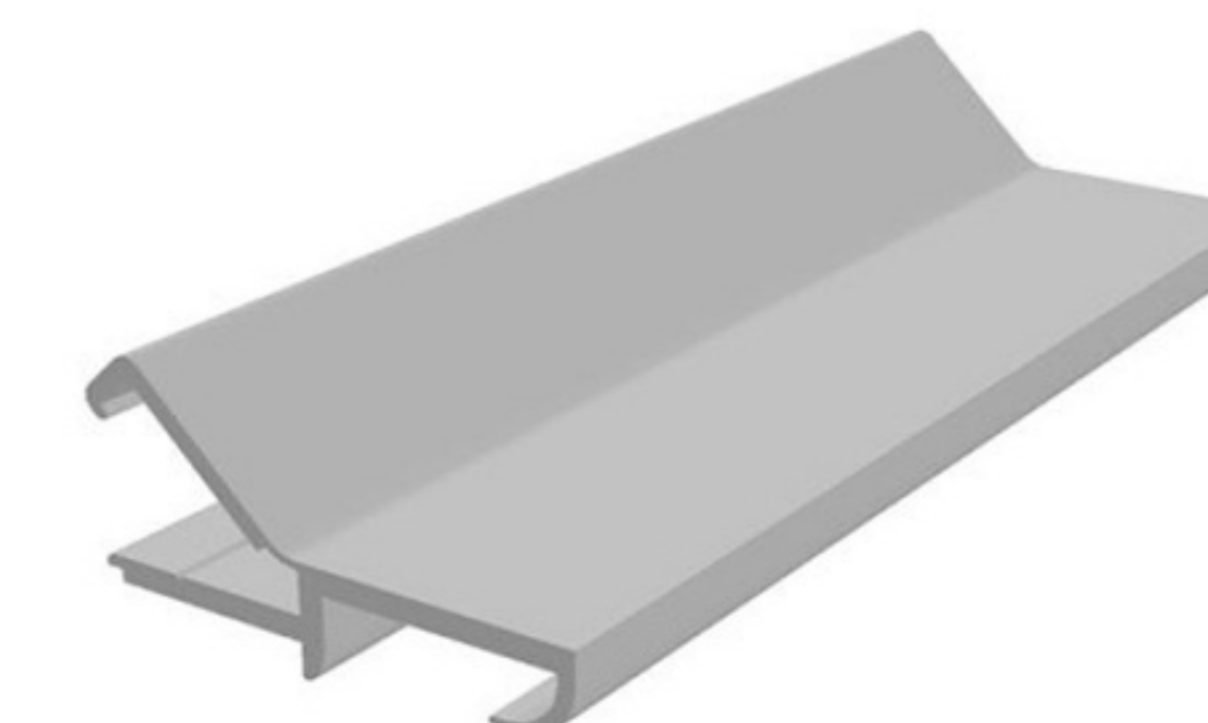

HARD PVC

Art. NO. : SP192