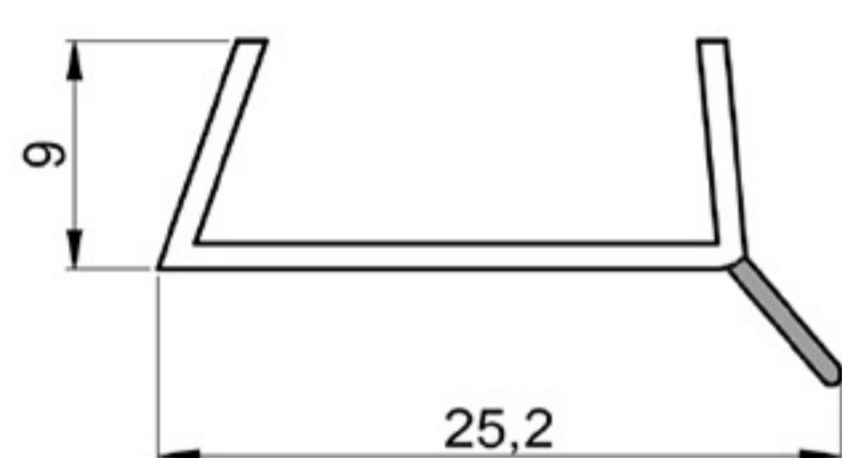

SEALING PROFILE

DUST SEALING PROFILE

HARD / CO EXT. PVC

Art. NO. : M95

DUST SEALING PROFILE