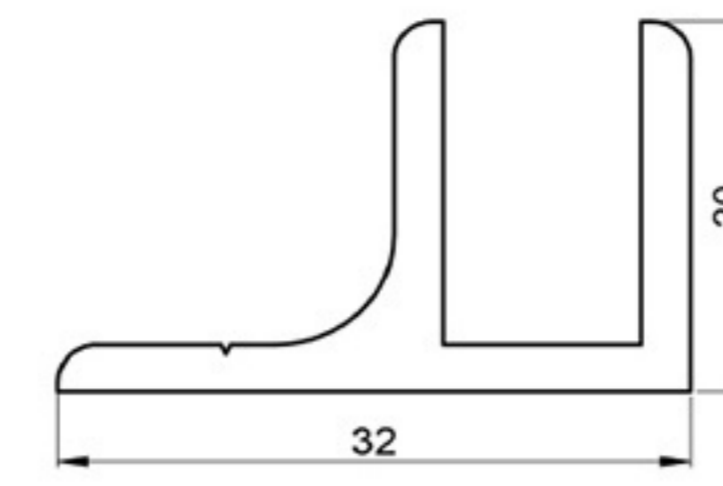

SKIRTING PROFILE

HARD PVC

Art. NO. : SP64 Foam

GUIDE RAIL PROFILE

HARD PVC

Art. NO. : SP72

POLYGON SOLID PROFILE

HARD PVC