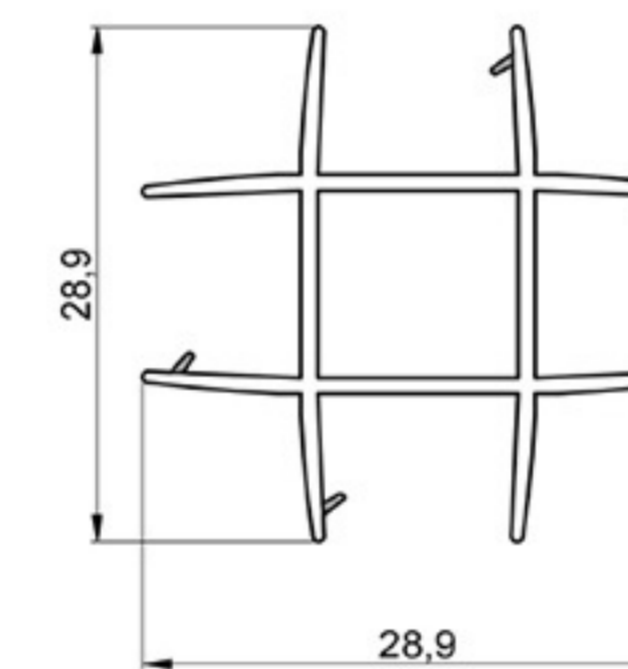

PARTITIONS CONNECTOR

Art. NO. : SP118