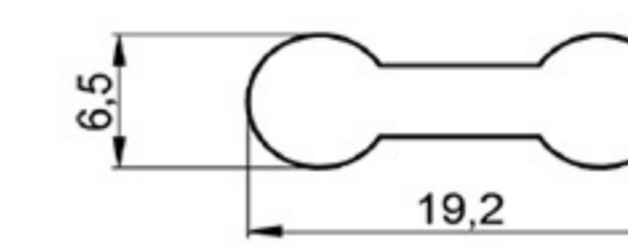

HARD PVC

Art. NO. : SP96

PARTITIONS CONNECTOR

HARD PVC

Art. NO. : SP103

ANGLE CONNECTOR

HARD PVC

Art. NO. : SP98