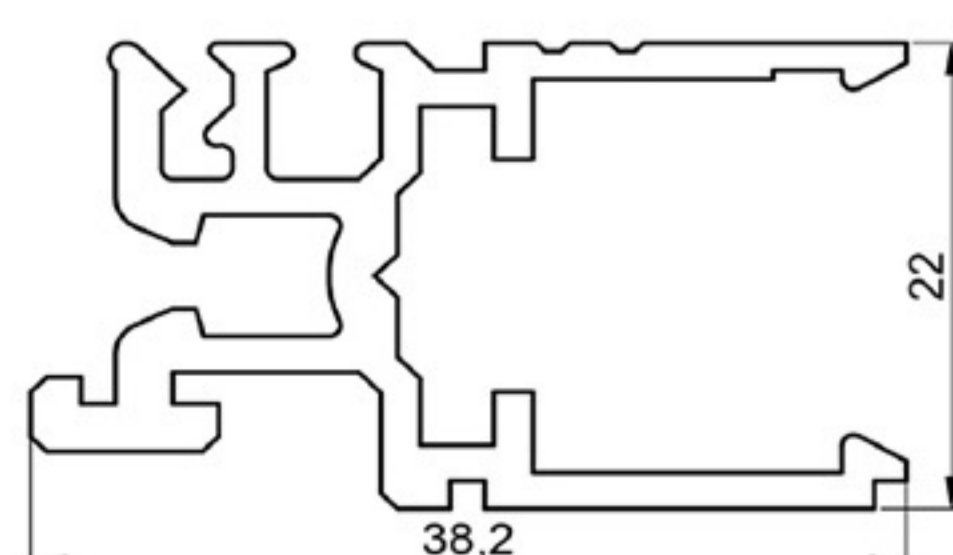

FLOORING PROFILE

LAMP COVER FRAME