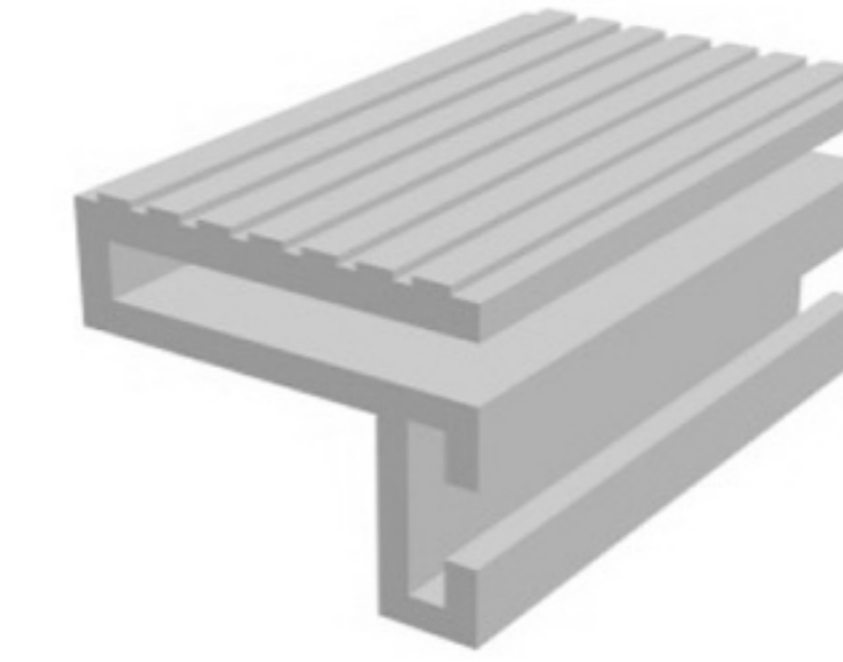

HARD PVC

Art. NO. : SP55

PICTURE FRAME PROFILE