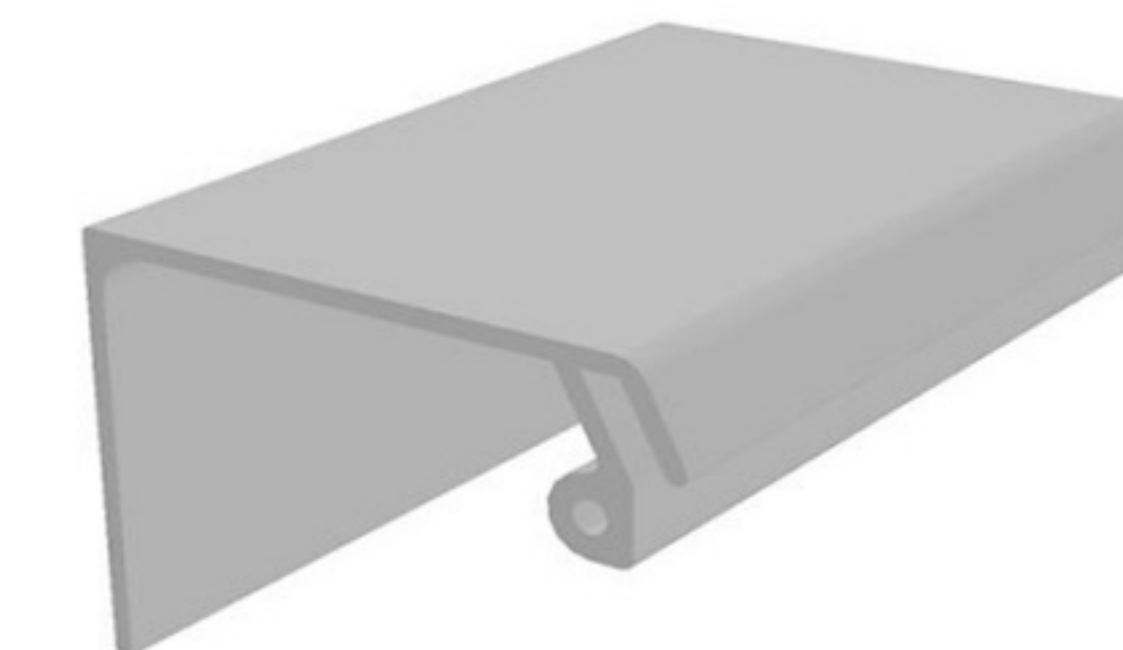

HARD PVC

Art. NO. : SP132