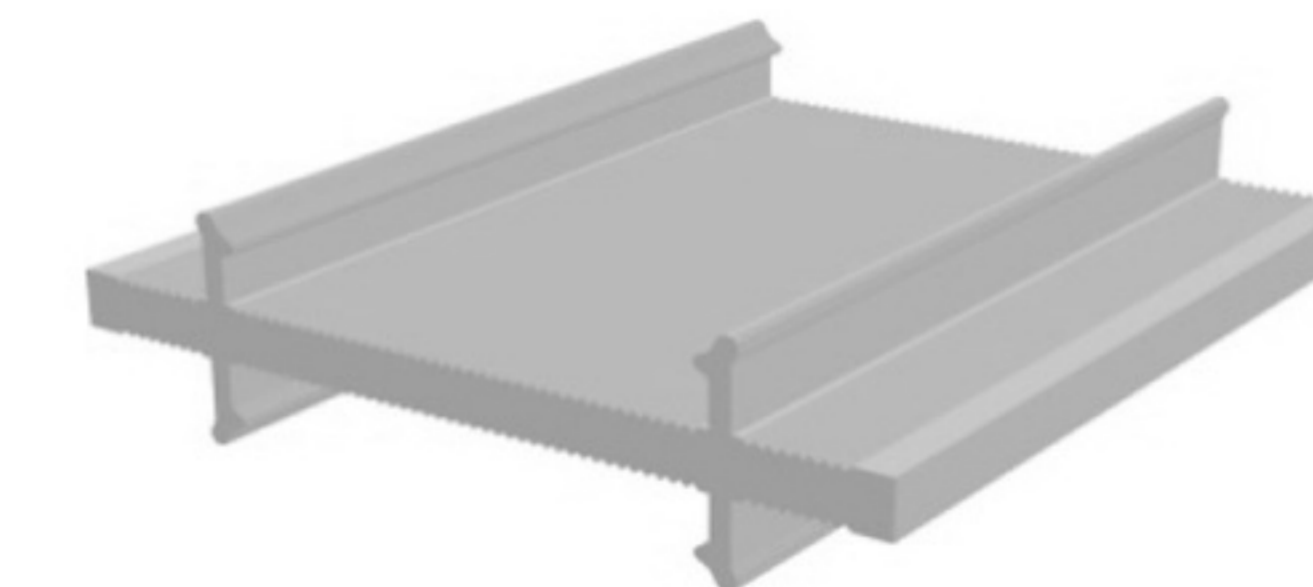

Art. NO. : SP118

PROFILE FOR PARTITIONS

HARD PVC

Art. NO. : SP112

PARTITIONS CONNECTOR

HARD PVC

Art. NO. : SP119

PROFILE FOR PARTITIONS