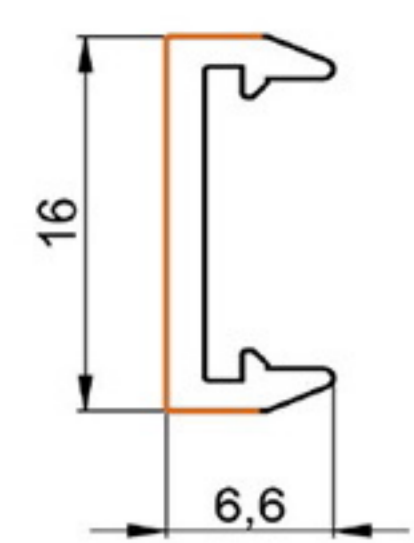

Art. NO. : SP193

DECORATIVE PARTITIONS COVER HARD PVC Art. NO. : SP194

DECORATIVE PARTITIONS COVER HARD PVC Art. NO. : SP195

CONSTRUCTIONS PROFILE CO EXT. PVC Art. NO. : SP196

LAMP COVER PROFILE POLYCARBONATE Art. NO. : SP197