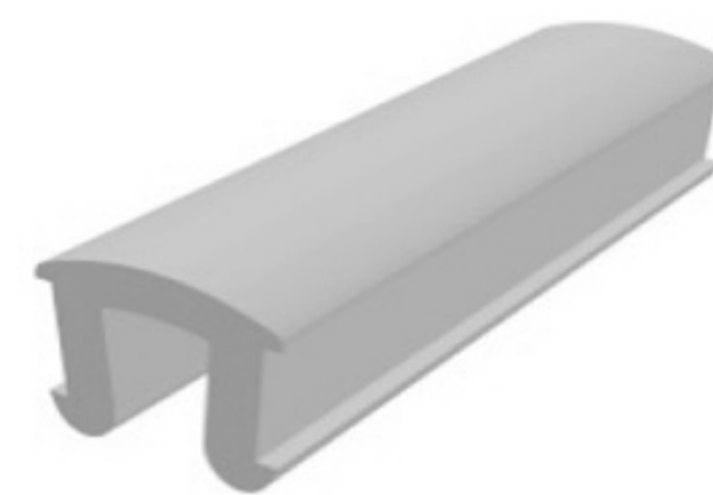

DUST-PROOF PROFILE

SOFT PVC

Art. NO. : SP117

PROFILE FOR PARTITIONS

HARD PVC

Art. NO. : SP111

GLASS PARTITIONS CONNECTOR

CO EXT. PVC