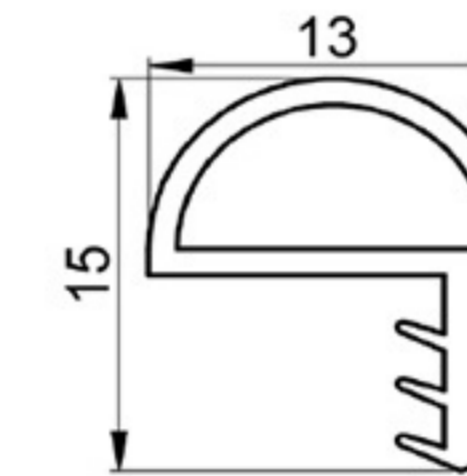

GLASS PARTITIONS CONNECTOR

Art. NO. : SP117