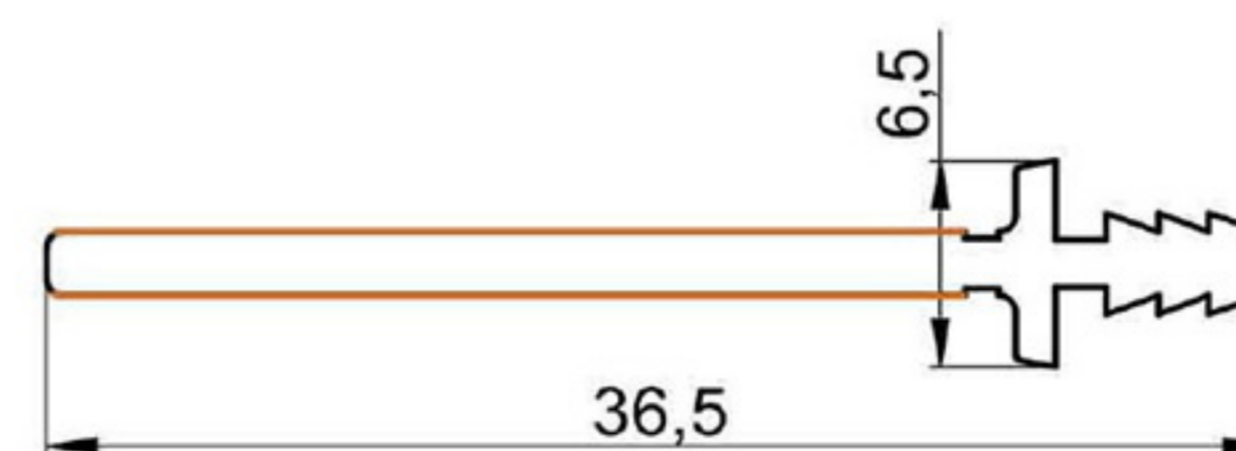

CURTAIN PROFILE

GLASS BRACKET PROFILE