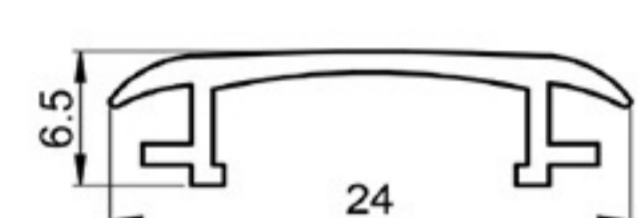

EDGE PROFILE

Art. NO. : SP39

CO EXT. PVC

Art. NO. : SP42/4

GUIDE RAIL PROFILE

Art. NO. : SP42/6

CONNECTOR PROFILE

Art. NO. : SP44