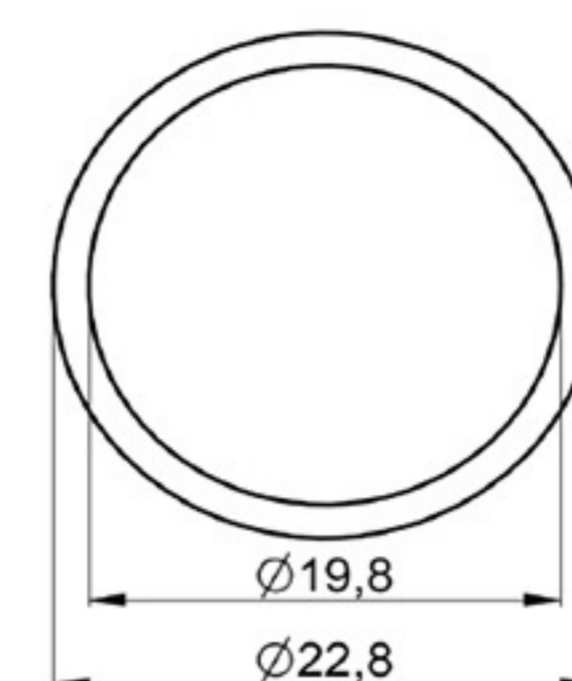

TUBE PROFILE

TUBE PROFILE

HARD PVC

Art. NO. : M81