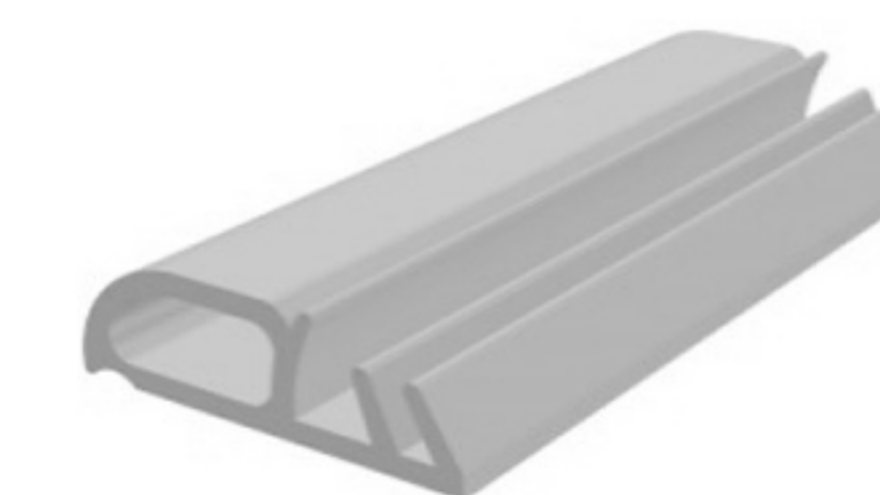

DUST-PROOF PROFILE

SOFT PVC

Art. NO. : SP24