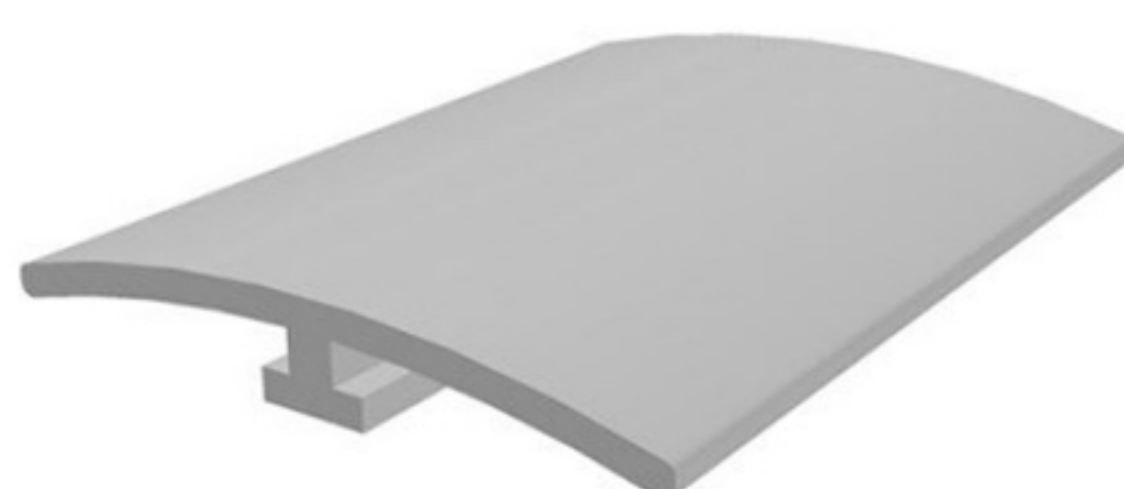

PARTITION BUMPER PROFILE

SOFT PVC

Art. NO. : SP188

PARTITION BUMPER PROFILE

SOFT PVC

Art. NO. : SP183

PARTITIONS COVER PROFILE

HARD PVC