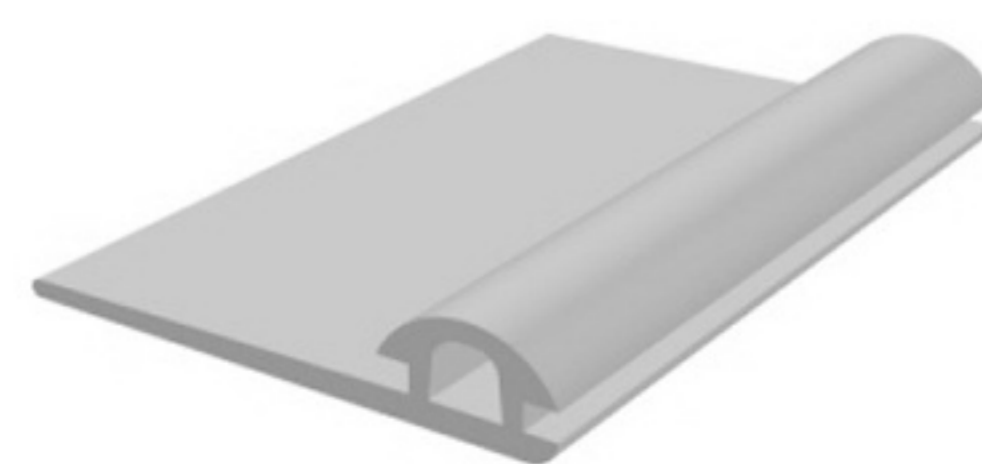

SOFT PVC

SOFT PVC

Art. NO. : SP53