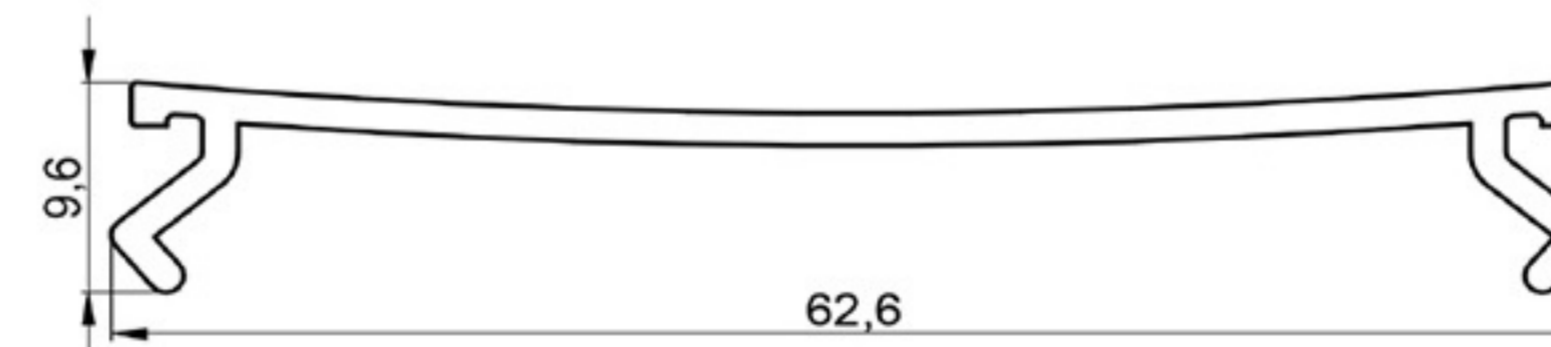

PARTITION BUMPER PROFILE HARD PVC Art. NO. : SP207