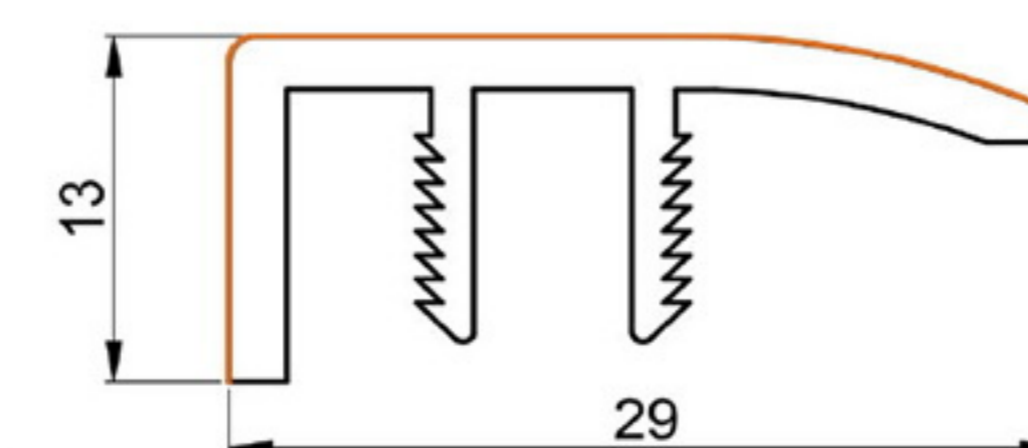

HARD PVC

Art. NO. : M90