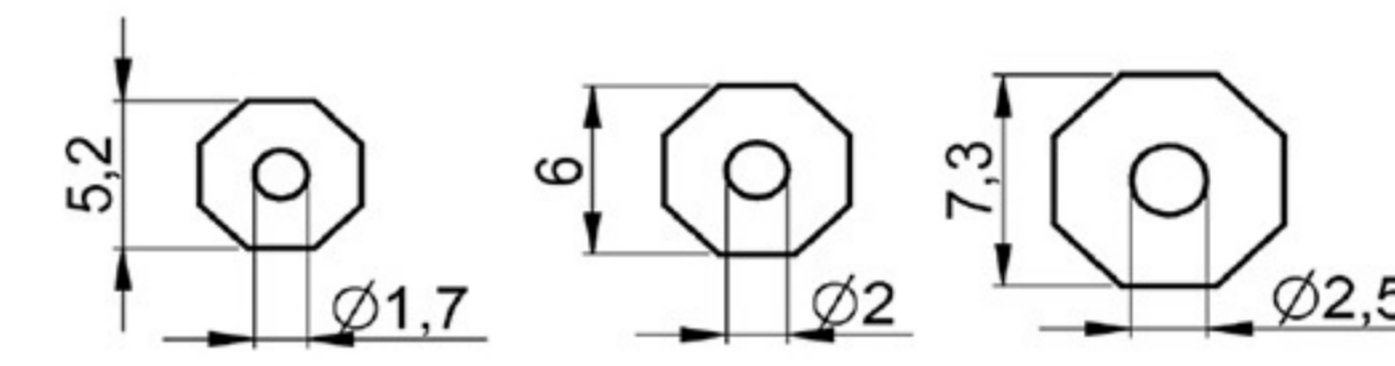

ROUND TUBE PROFILE

SOFT PVC

Art. NO. : SP57/5&6&7