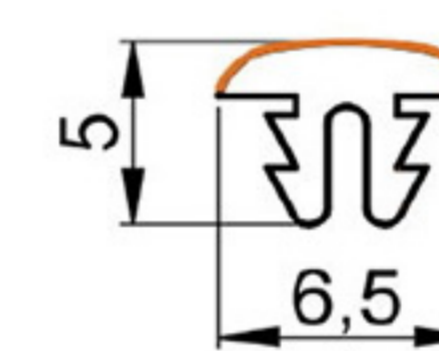

DUST SEALING PROFILE

SOFT PVC

Art. NO. : M55