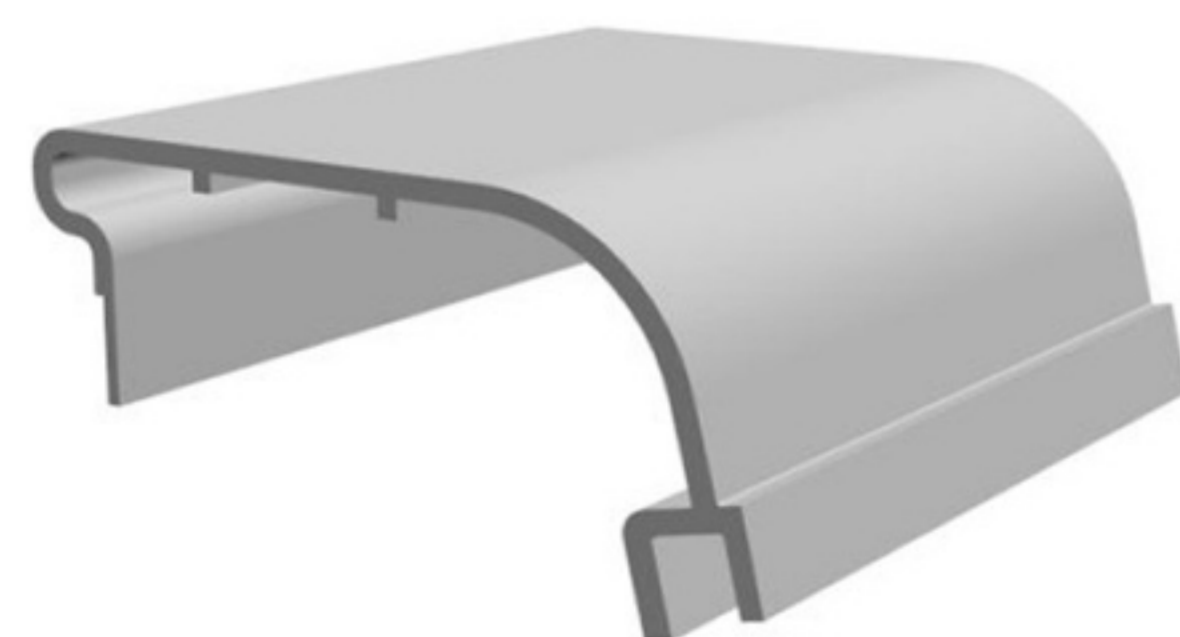

ACRYLIC

Art. NO. : SP157

GLASS HOLDER

SOFT PVC

Art. NO. : SP166

SHEET METAL CONNECTOR

HARD PVC

Art. NO. : SP160