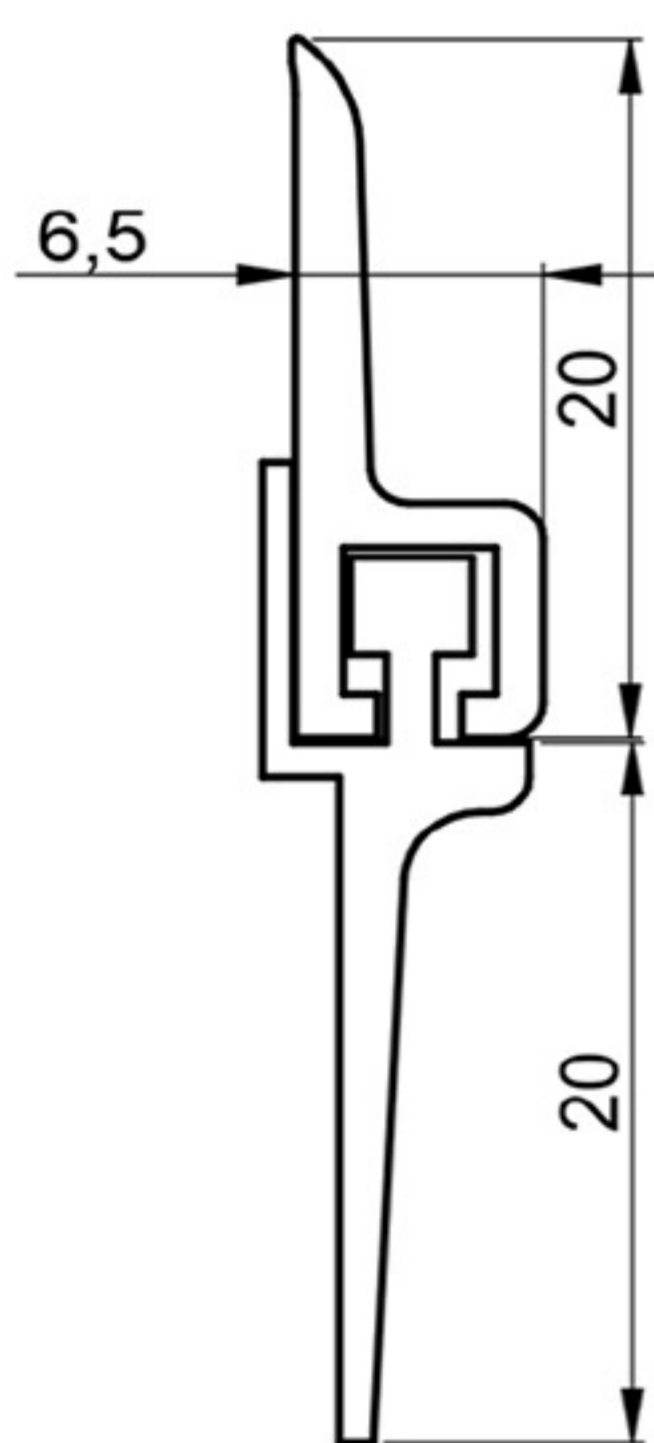

Led's SHELF LIGHTING PROFILE

HARD + SOFT PVC

Art. NO. : M139