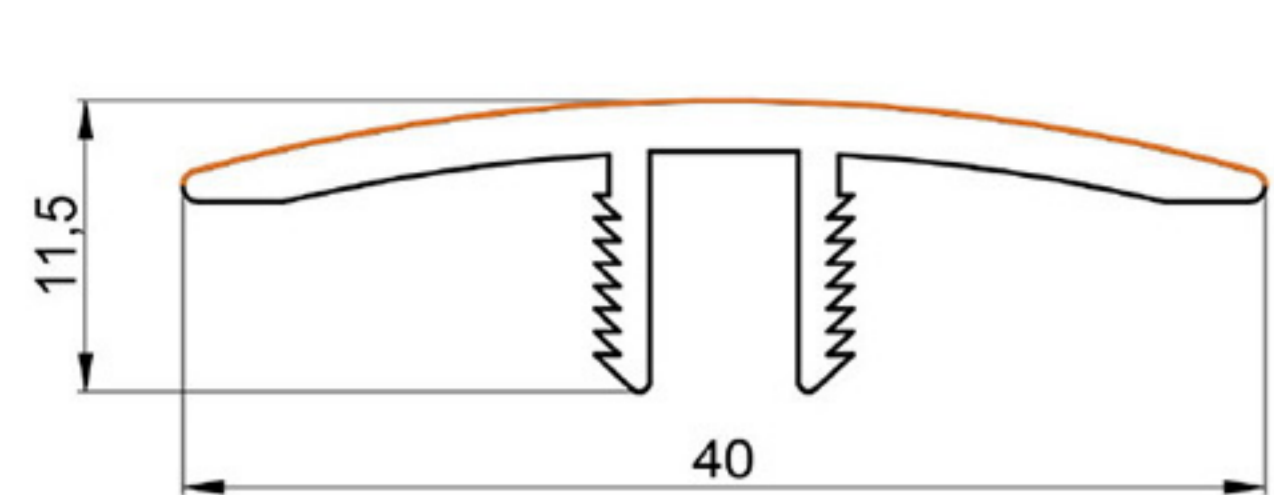

LEVELING FOR PARQUET

HARD PVC

Art. NO. : M91