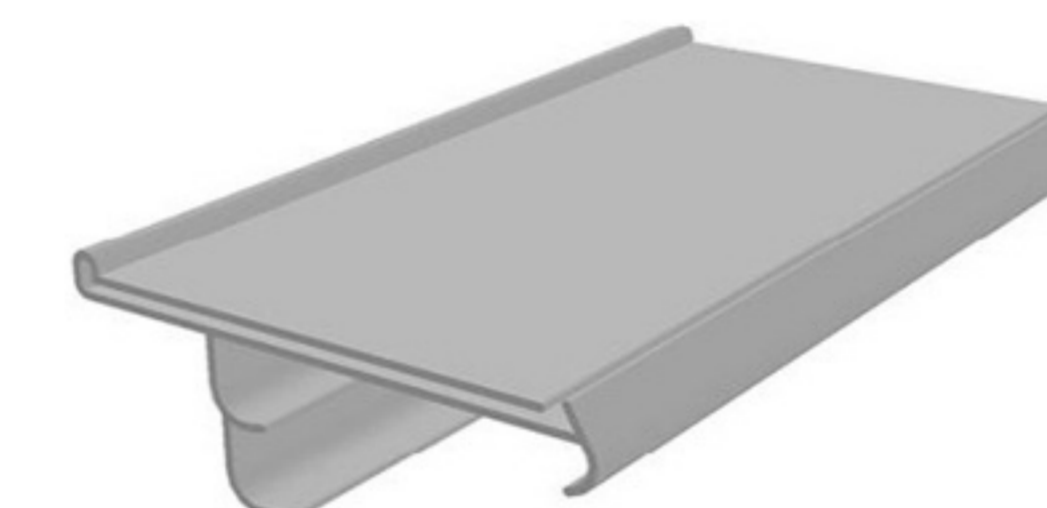

HARD PVC

Art. NO. : SP178