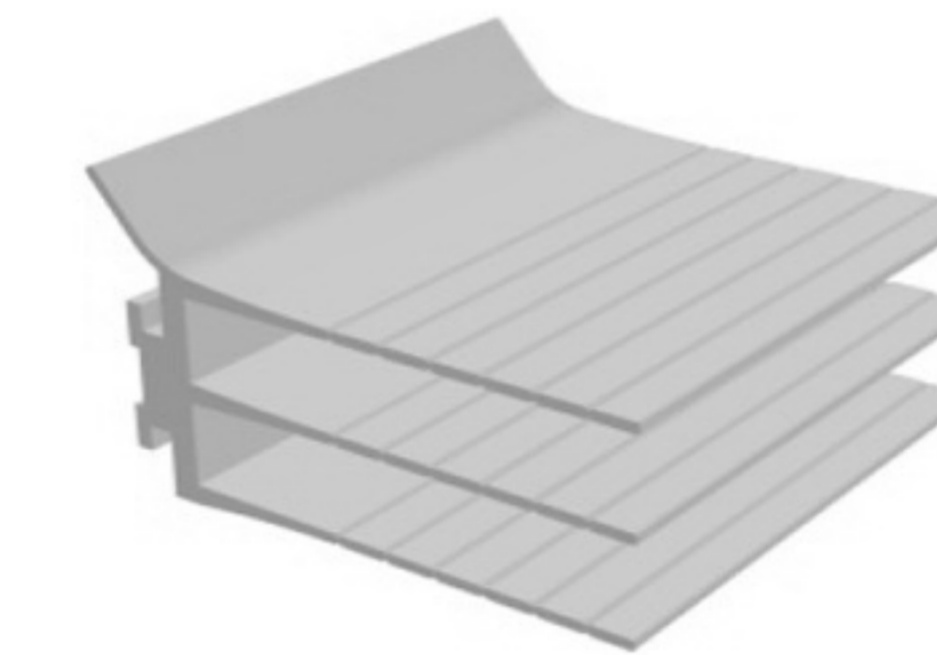

RAINS DRAIN PROFILE

HARD PVC

Art. NO. : SP89