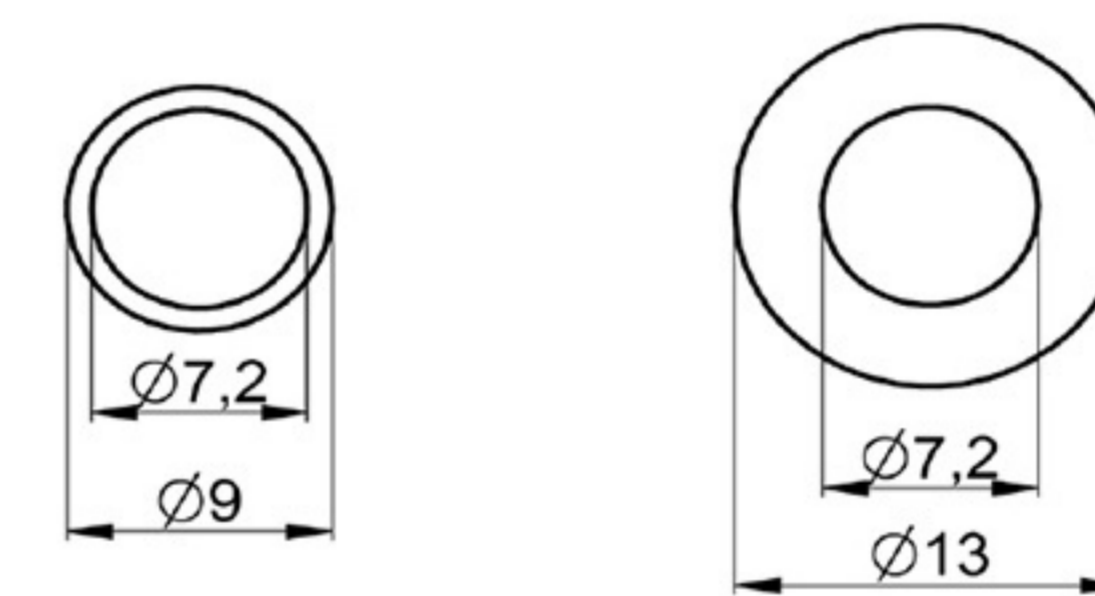

LIGHTING COVER PROFILE

HARD PVC

Art. NO. : SP58/9&13