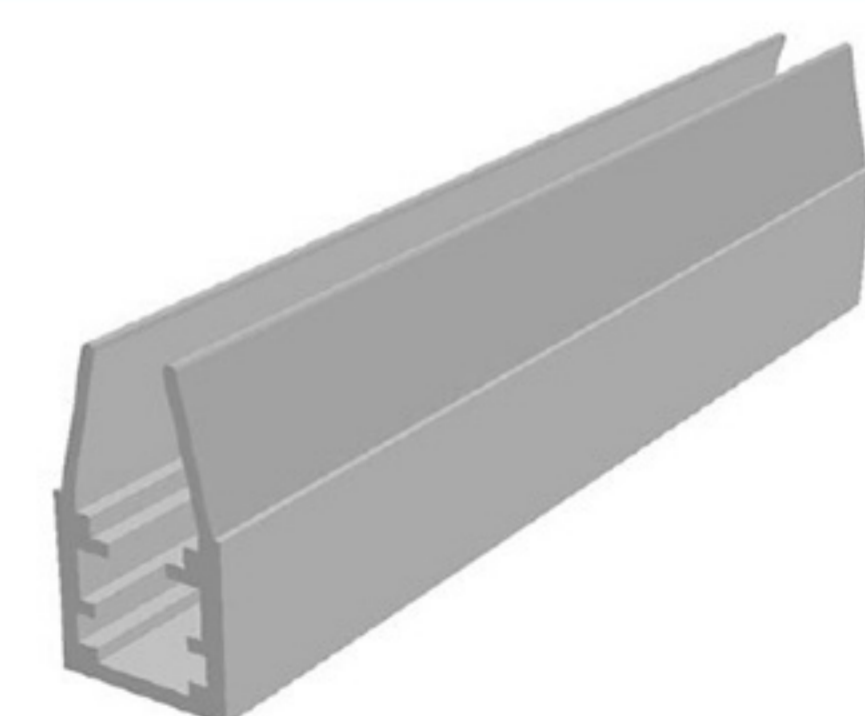

HARD / CO EXT. PVC

Art. NO. : M150

HARD PVC

Art. NO. : Z51