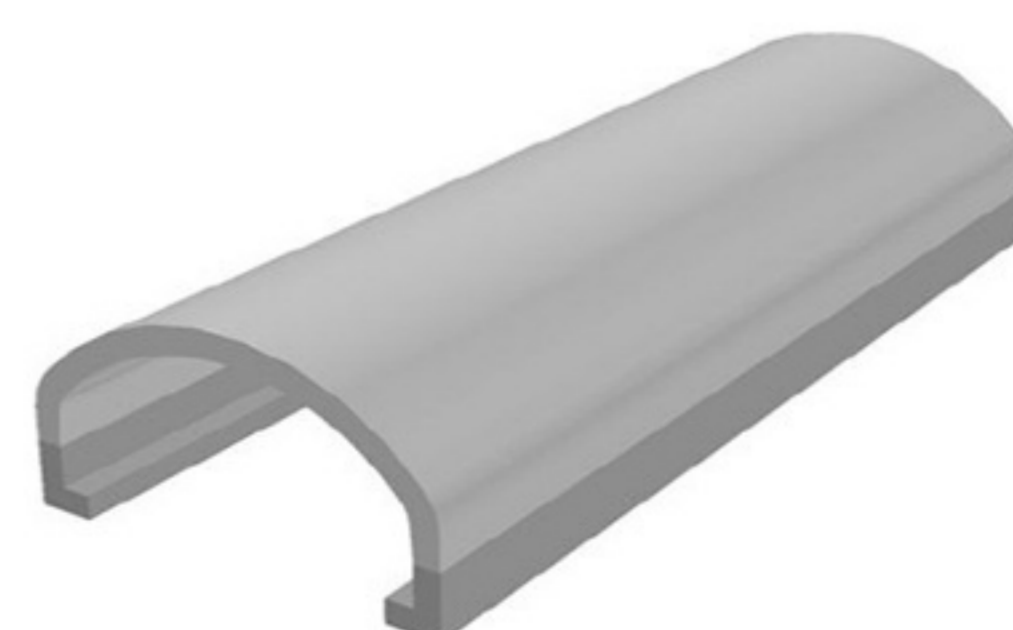

BUMPER PROFILE

CO EXT. PVC

Art. NO. : SP214