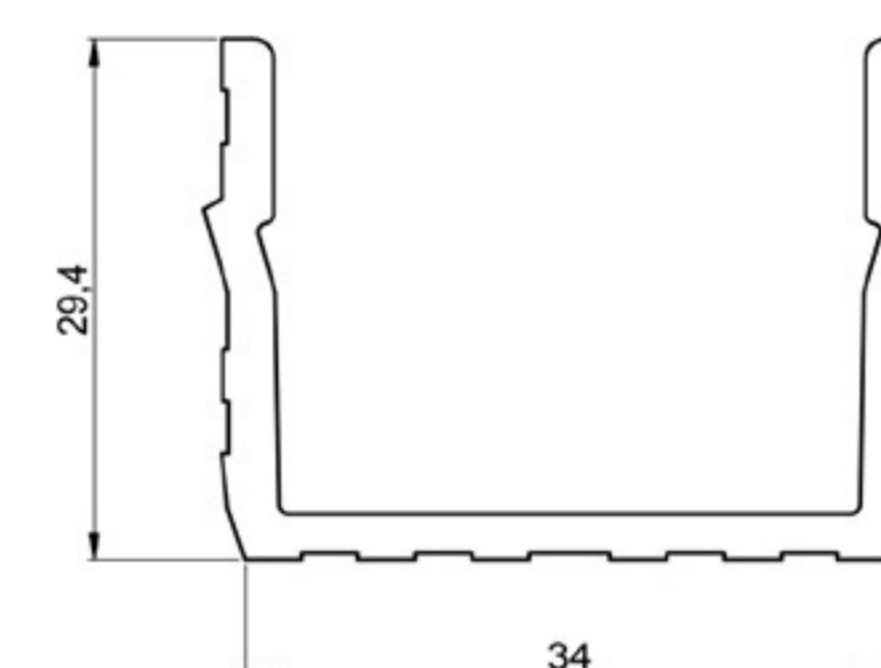

PROFILE FOR PARTITIONS

HARD PVC

Art. NO. : SP130