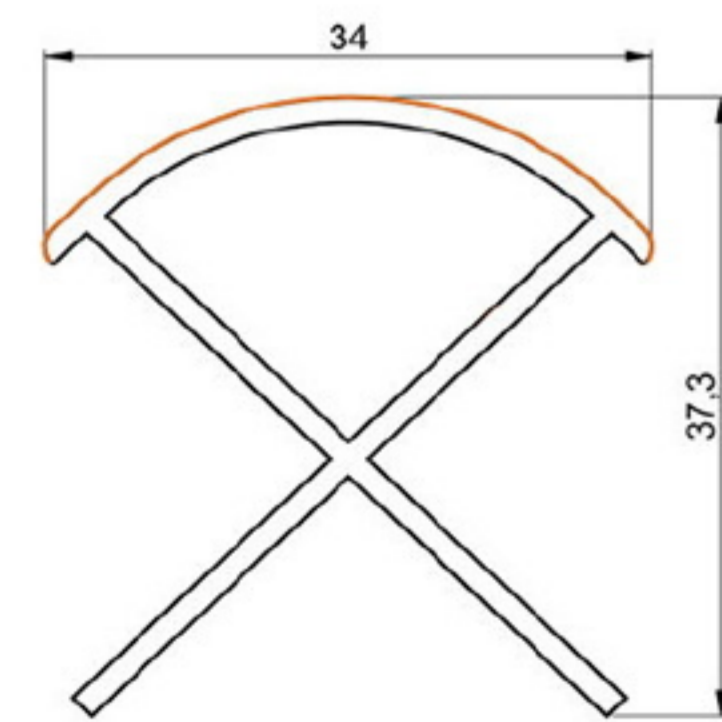

HARD PVC

Art. NO. : SP96

PARTITIONS CONNECTOR

HARD PVC

Art. NO. : SP103

ANGLE CONNECTOR

HARD PVC

Art. NO. : SP98