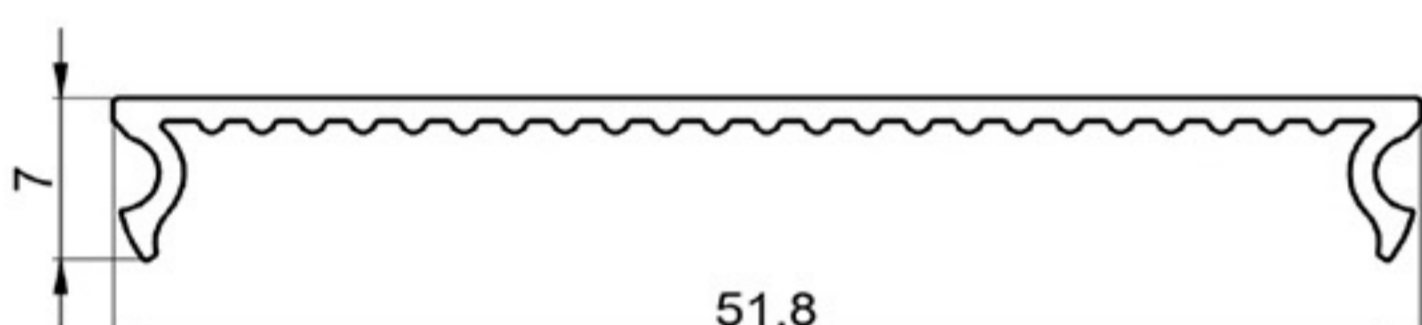

LIGHTING COVER PROFILE

POLYCARBONATE

Art. NO. : SP217

LIGHTING COVER PROFILE

POLYCARBONATE

Art. NO. : SP212

LIGHTING COVER PROFILE

POLYCARBONATE