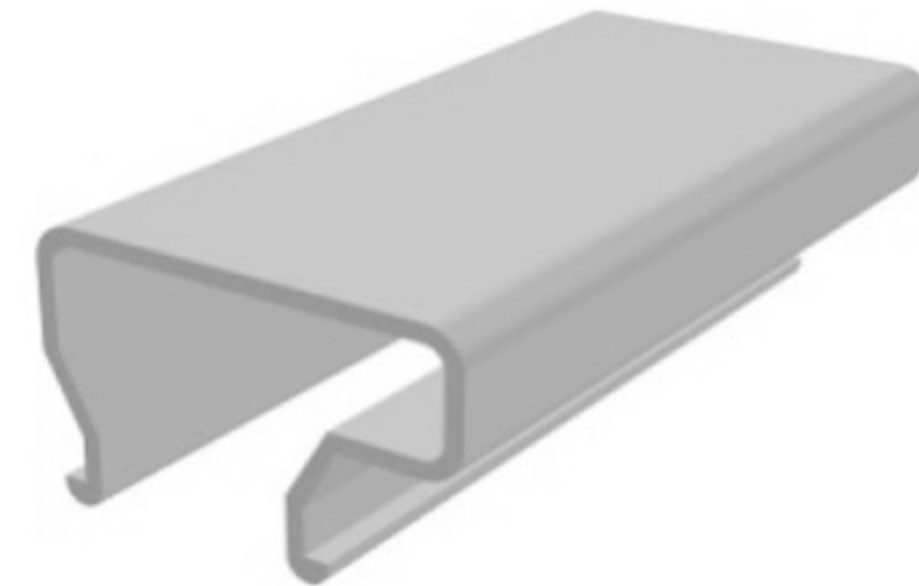

POLYGON TUBE PROFILE

SOFT PVC

Art. NO. : SP57/5&6&7

GUIDE RAIL PROFILE

HARD PVC

Art. NO. : SP50

ROUND TUBE PROFILE

HARD PVC