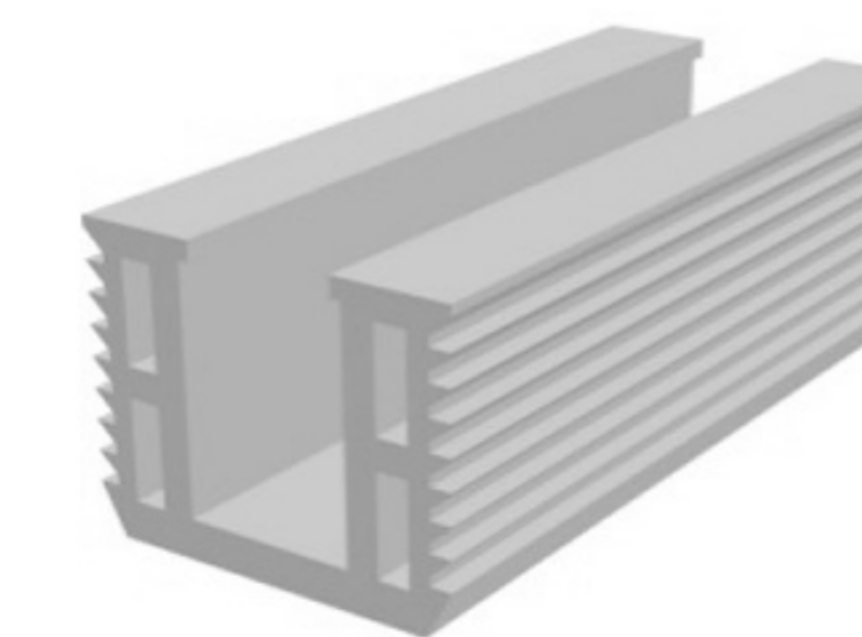

SOFT PVC

Art. NO. : SP105