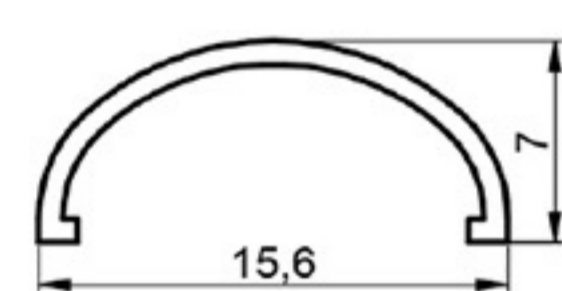

Art. NO. : SP193

DECORATIVE PARTITIONS COVER HARD PVC Art. NO. : SP194

DECORATIVE PARTITIONS COVER HARD PVC Art. NO. : SP195

CONSTRUCTIONS PROFILE CO EXT. PVC Art. NO. : SP196

LAMP COVER PROFILE POLYCARBONATE Art. NO. : SP197