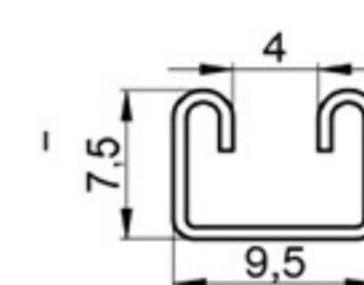

Art. NO. : SP42/4