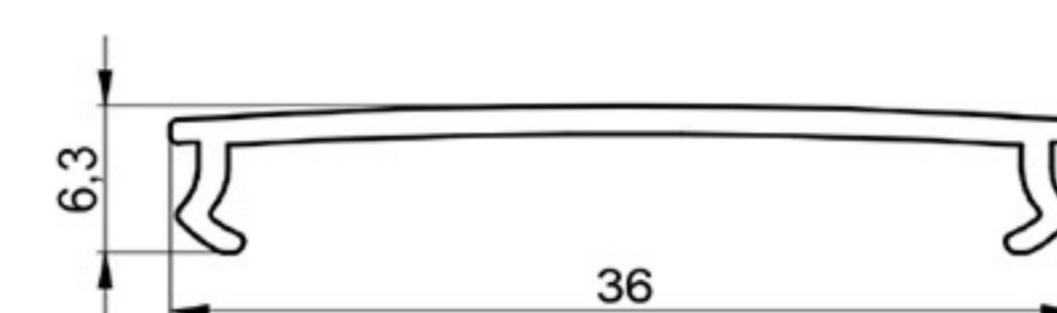

LIGHTING COVER PROFILE

POLYCARBONATE

Art. NO. : SP217