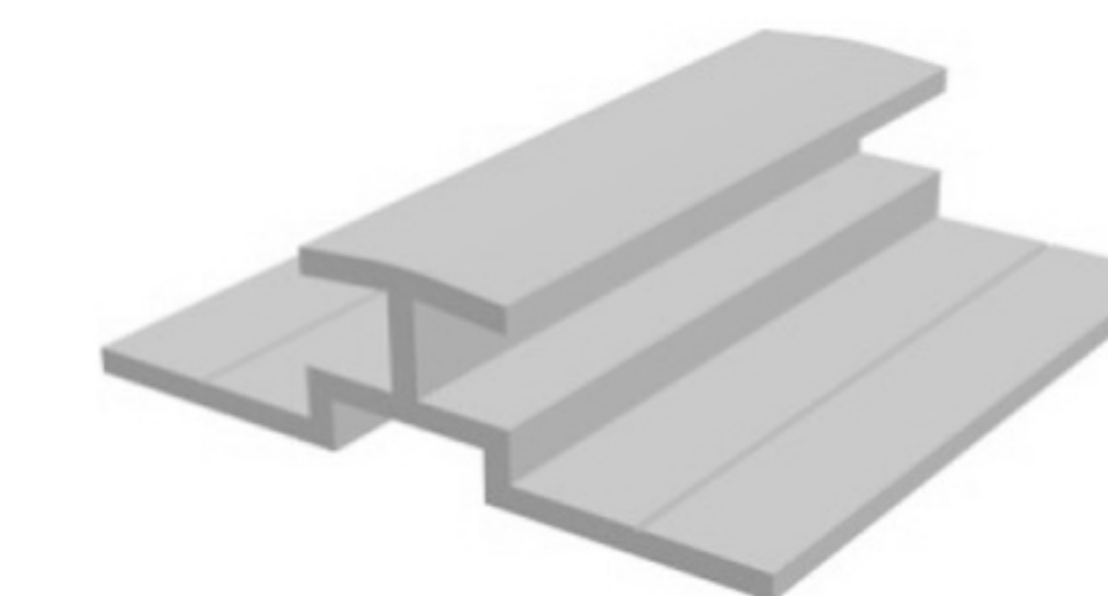

SOFT PVC

HARD PVC

Art. NO. : SP106