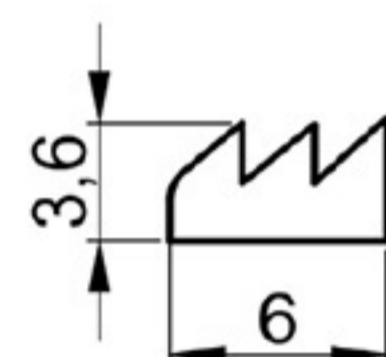

SOFT PVC

Art. NO. : M93

SOFT PVC

Art. NO. : M124