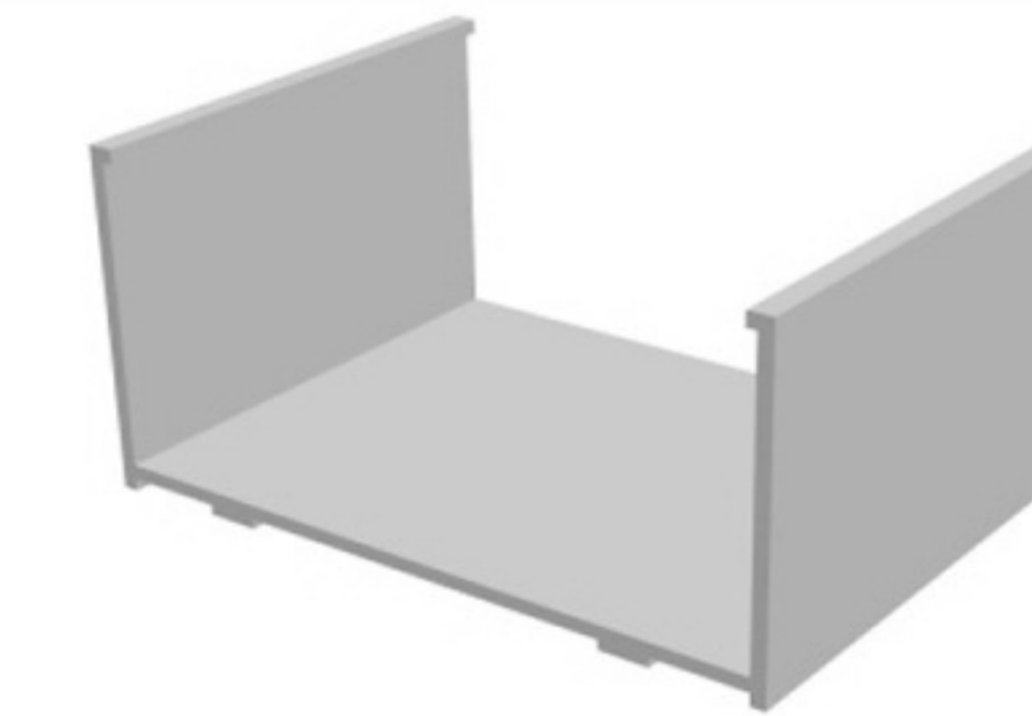

Art. NO. : SP73

WALL BUMPER PROFILE

SOFT PVC

Art. NO. : SP67

PROFILE FOR PARTITIONS

HARD PVC

Art. NO. : SP74

U SHAPE PROFILE