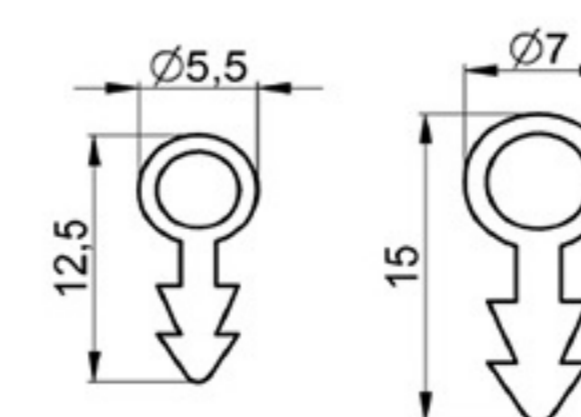

SKIRTING PROFILE

DUST-PROOF PROFILE

SOFT PVC

Art. NO. : SP25/3&5