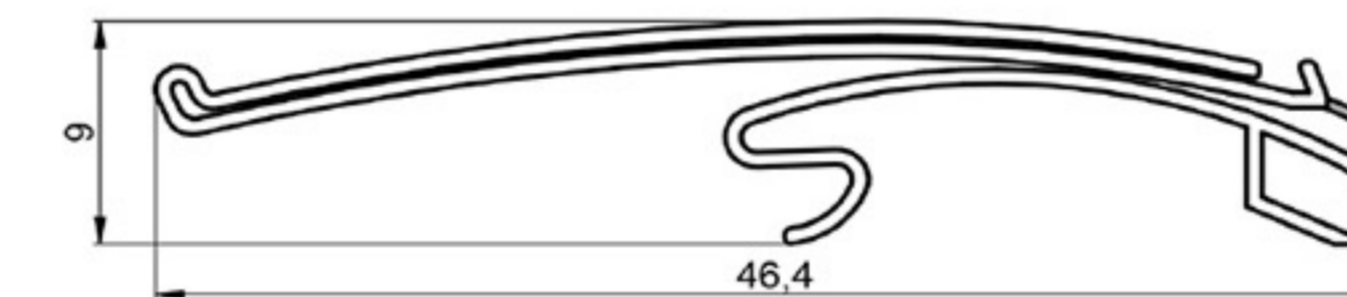

ROUND TUBE

HARD PVC

Art. NO. : SP146