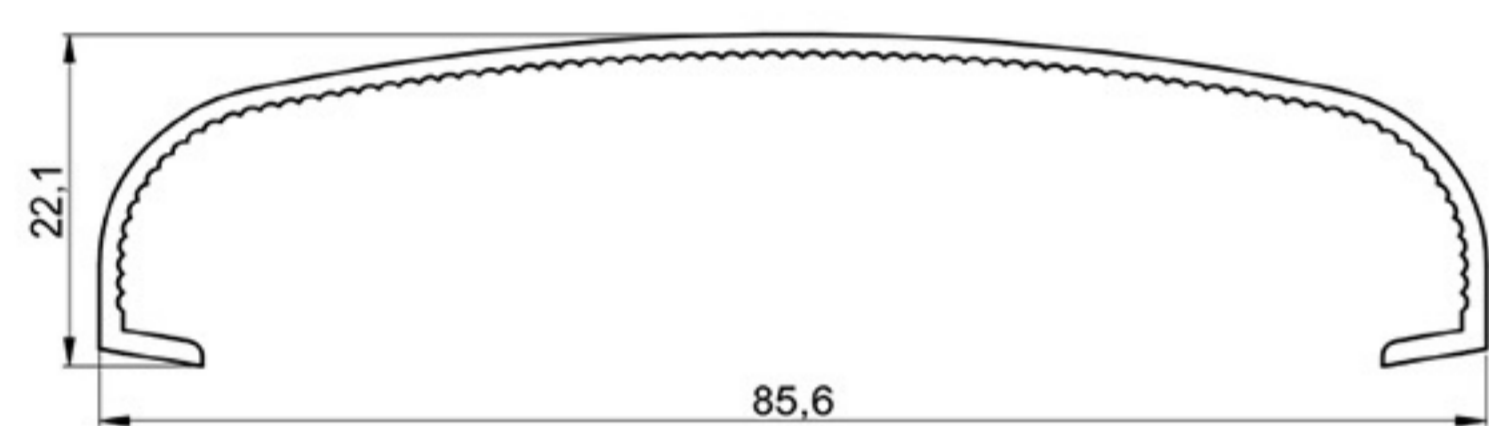

MARKET LABEL'S HOLDER

HARD PVC

Art. NO. : SP178

LIGHTING COVER PROFILE

ACRYLIC

Art. NO. : SP173

PARTITIONS CONNECTOR

HARD PVC