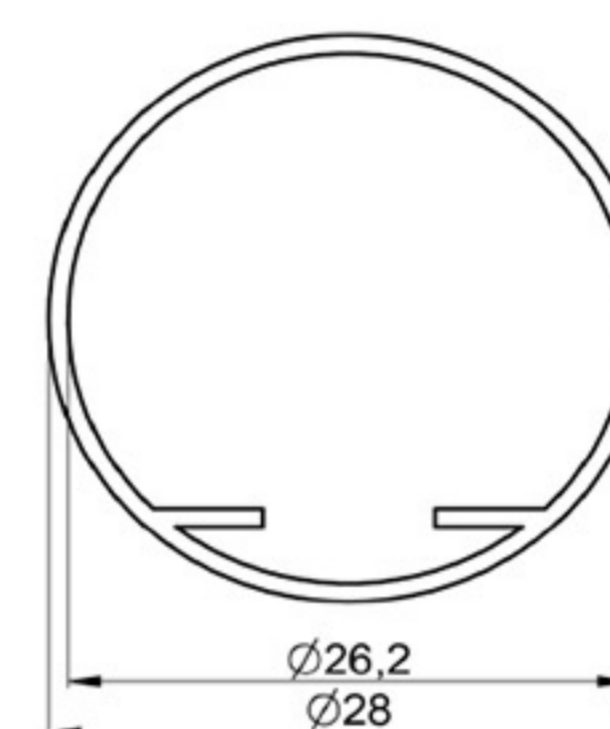

Art. NO. : SP163

SHOES ACCESSORIES

SOFT PVC

Art. NO. : SP156

LAMP PROFILE

HARD PVC

Art. NO. : SP165

LIGHTING COVER PROFILE