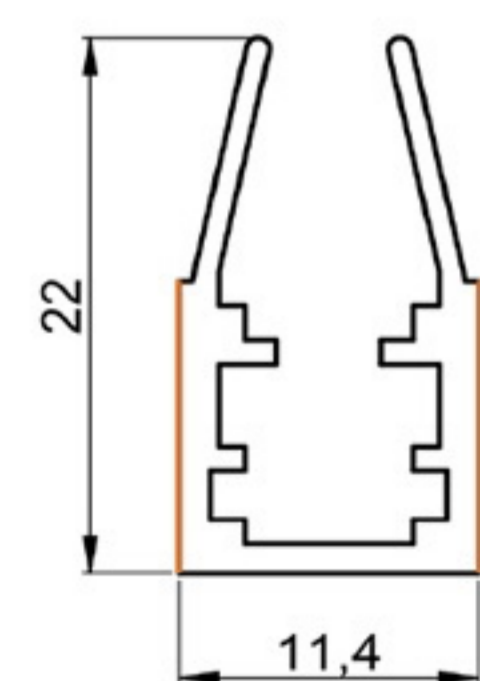

LAMP COVER PROFILE

HARD / CO EXT. PVC

Art. NO. : M150

HARD PVC

Art. NO. : Z51