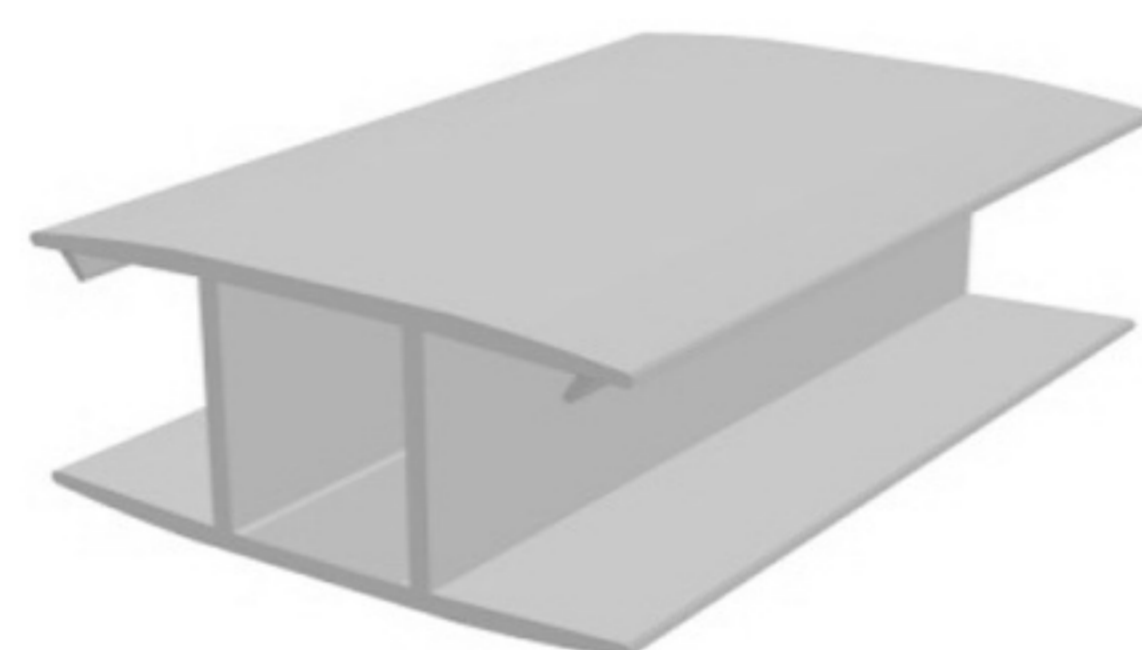

CO EXT. PVC

Art. NO. : SP123