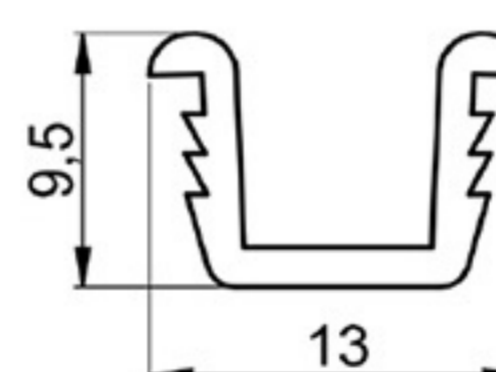

ENDING FOR PARQUET

HARD PVC

Art. NO. : M86