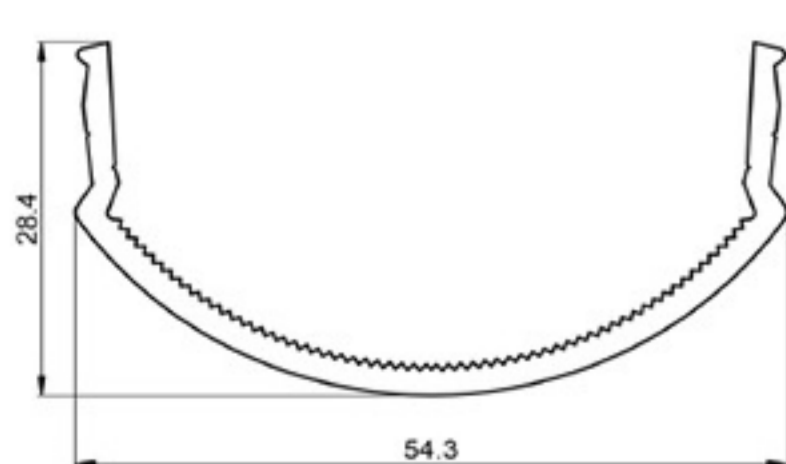

FOLDING DOOR HINGE

LAMP COVER PROFILE