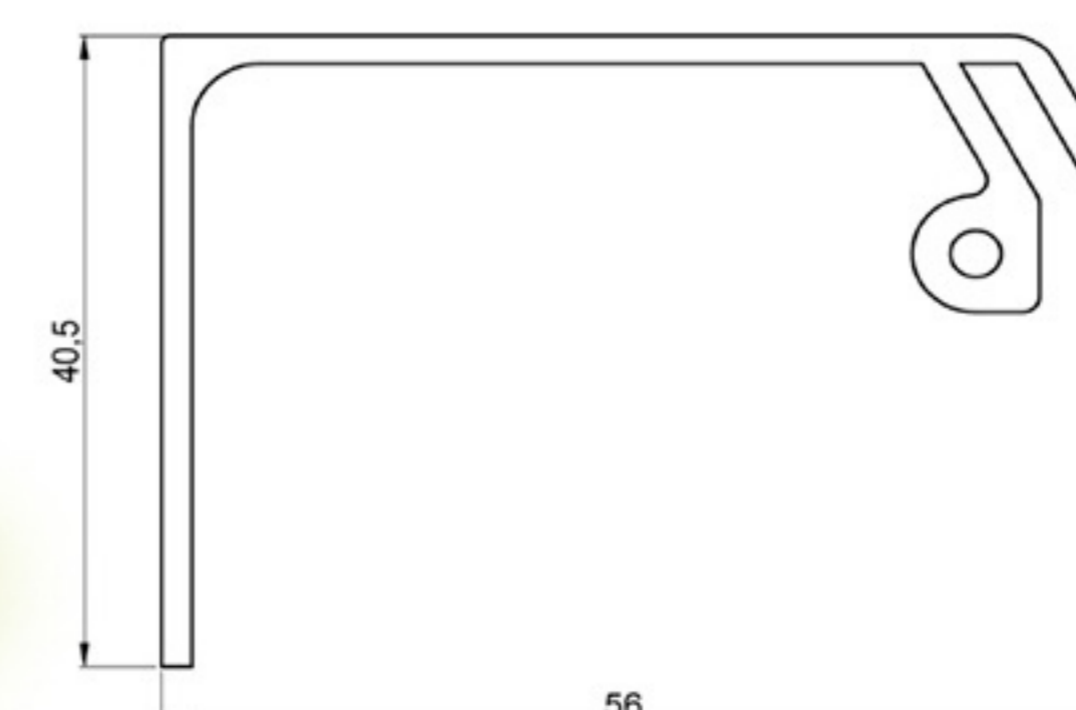

HARD PVC

Art. NO. : SP132