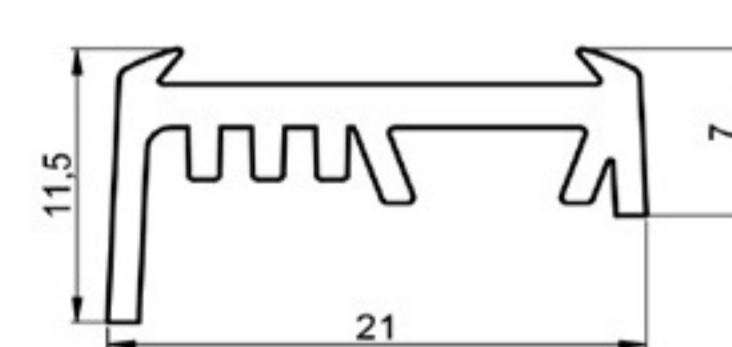

ELECTRICAL MOUNTING PROFILE HARD PVC Art. NO. : SP199