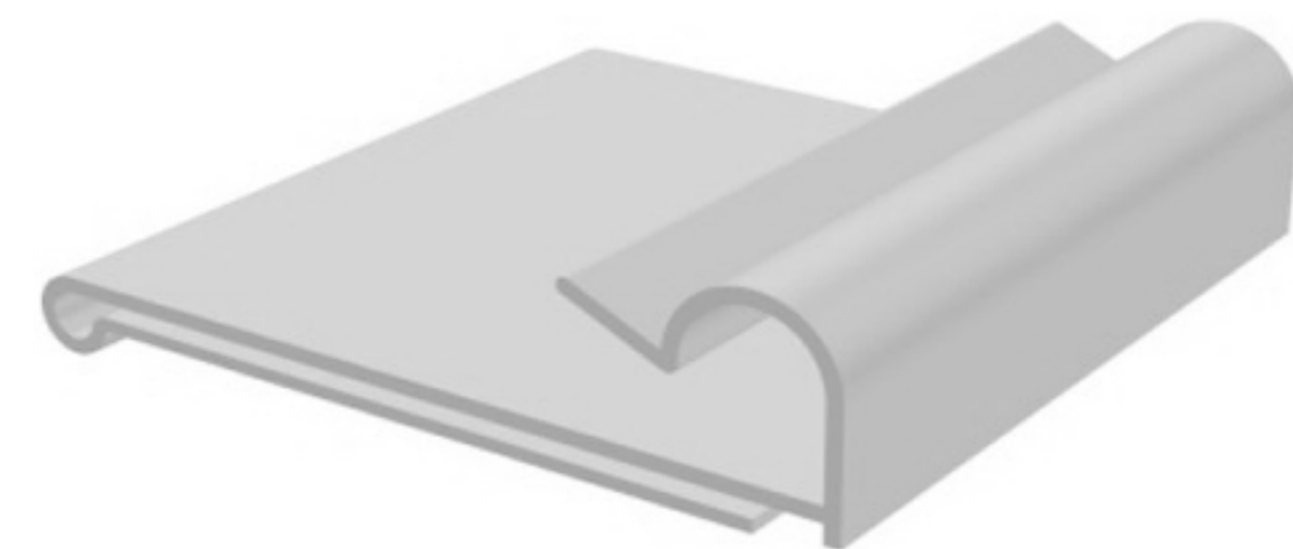

HARD PVC

Art. NO. : SP134

MARKET LABEL'S HOLDER