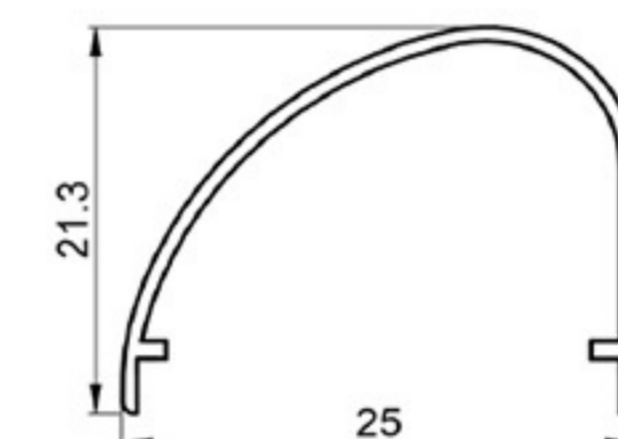

GUIDE RAIL PROFILE

EDGE PROFILE

Art. NO. : SP39