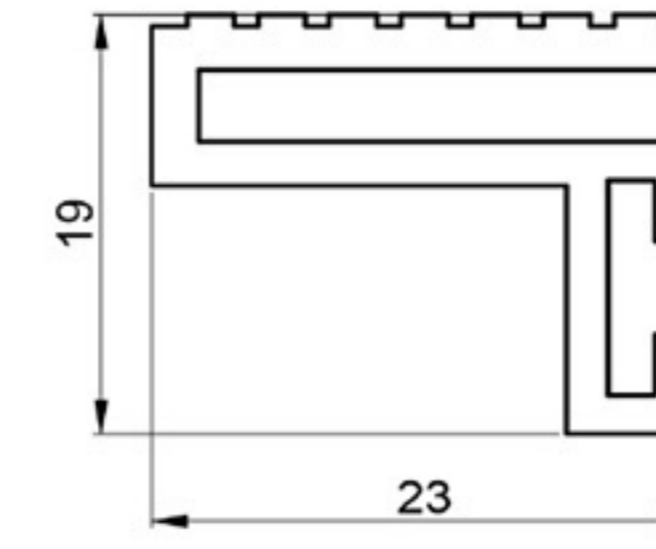

LAMP COVER FRAME

CALENDAR HOLDER

HARD PVC

Art. NO. : SP55

PICTURE FRAME PROFILE