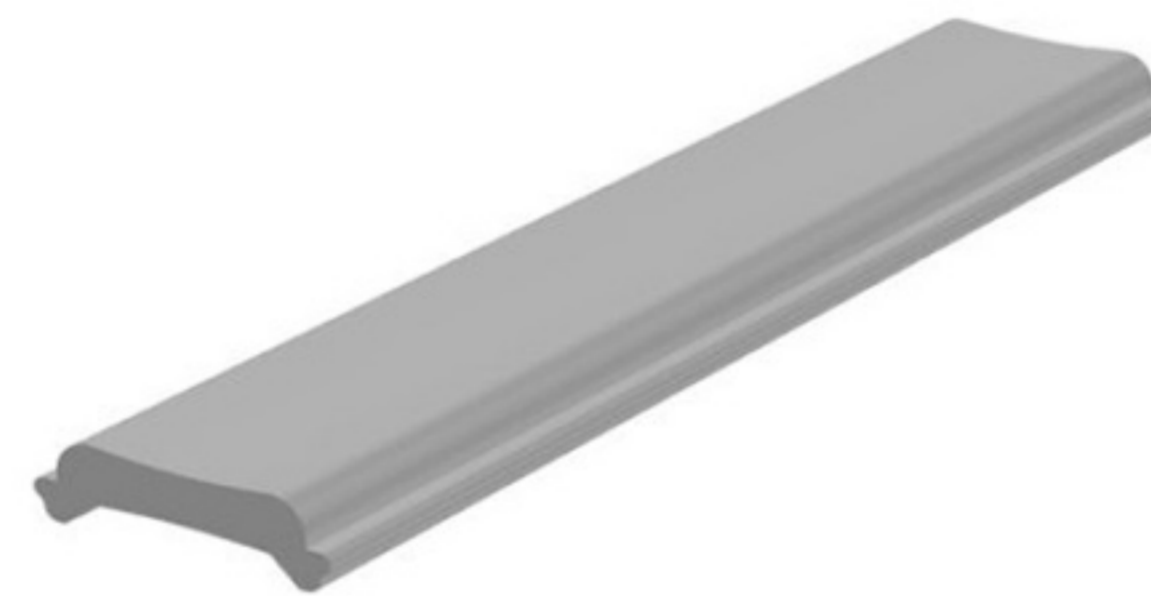

SHEET METAL CONNECTOR

HARD PVC

Art. NO. : SP145

CONSTRUCTIONS PROFILE

HARD PVC

Art. NO. : SP140

MARKET LABEL'S HOLDER

HARD PVC