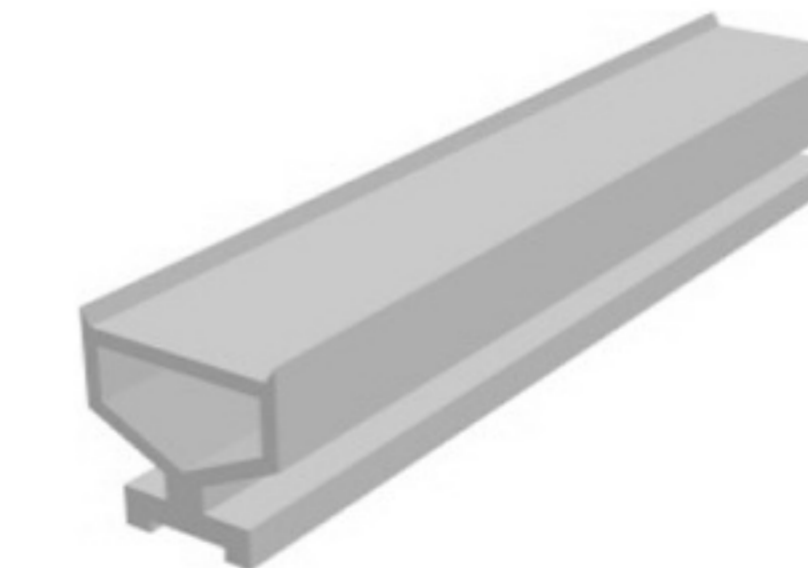

Art. NO. : SP64

Art. NO. : SP64 Foam

Art. NO. : SP67

U SHAPE PROFILE

Art. NO. : SP68

Art. NO. : SP69

Art. NO. : SP71

HARD PVC