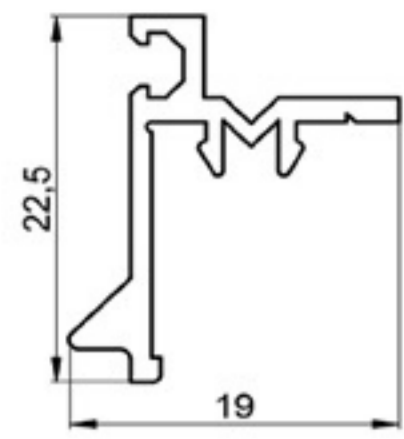

HARD PVC

Art. NO. : SP79

SLIDING DOOR STOPPER

HARD PVC

Art. NO. : SP81