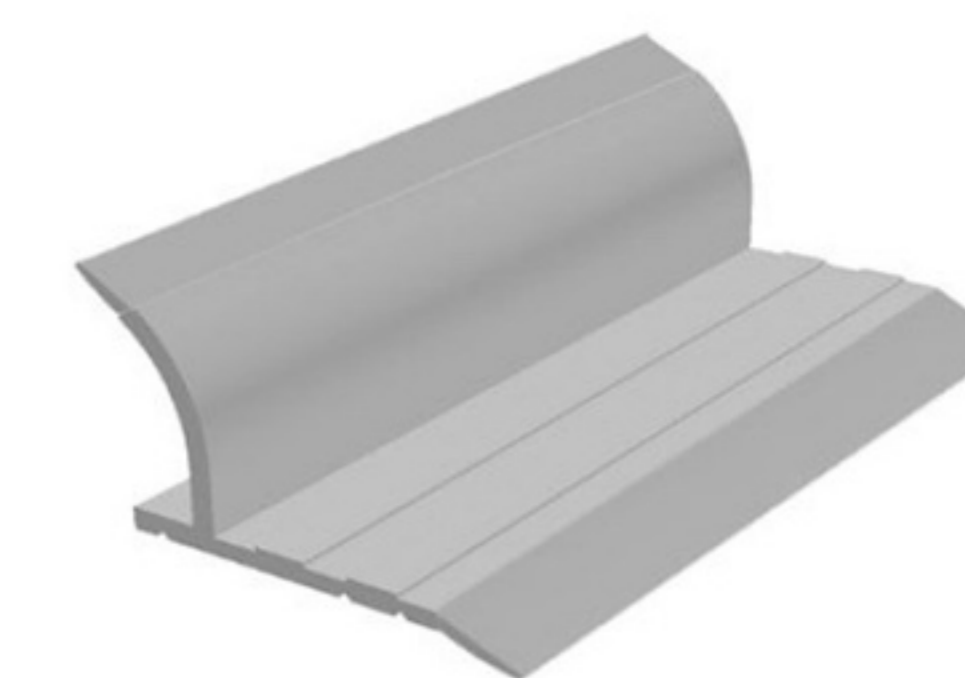

FRAME PROFILE HARD PVC Art. NO. : SP201