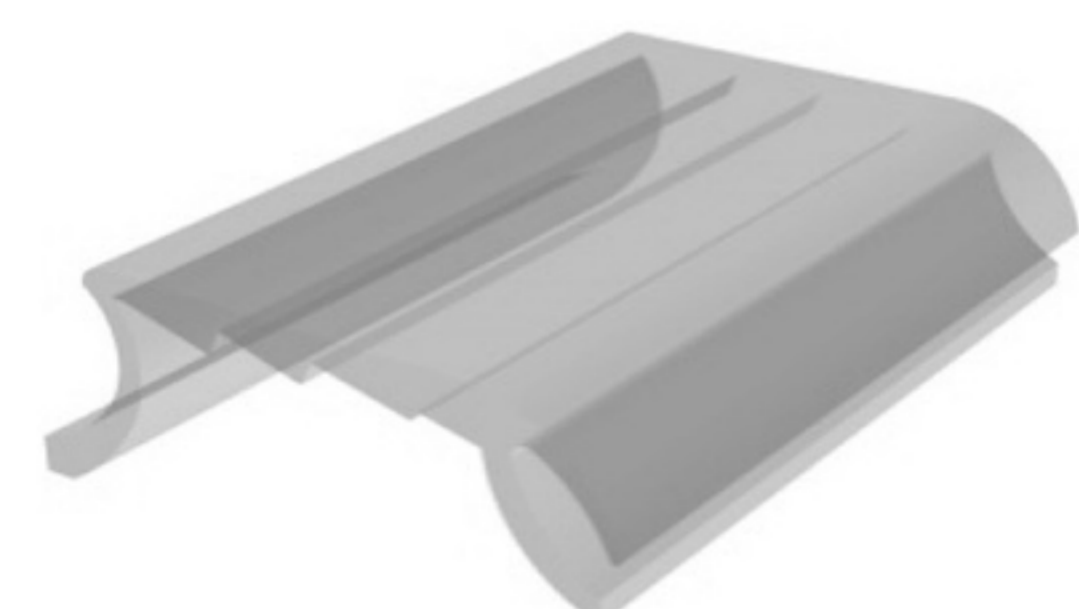

EDGE PROFILE

Art. NO. : SP39

Art. NO. : SP42/4

GUIDE RAIL PROFILE

Art. NO. : SP42/6

ACRYLIC

CONNECTOR PROFILE

Art. NO. : SP44