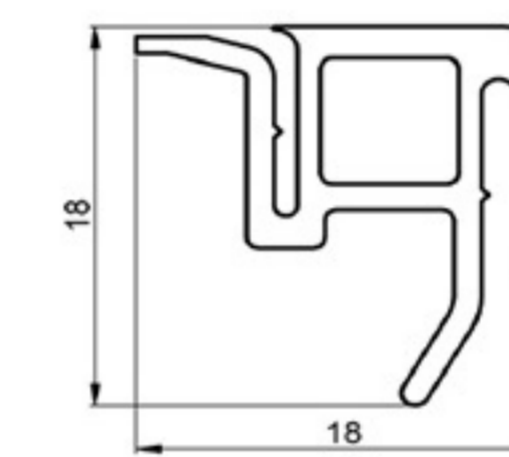

SHEET METAL CONNECTOR

HARD PVC

Art. NO. : SP145

CONSTRUCTIONS PROFILE

HARD PVC

Art. NO. : SP140

MARKET LABEL'S HOLDER

HARD PVC