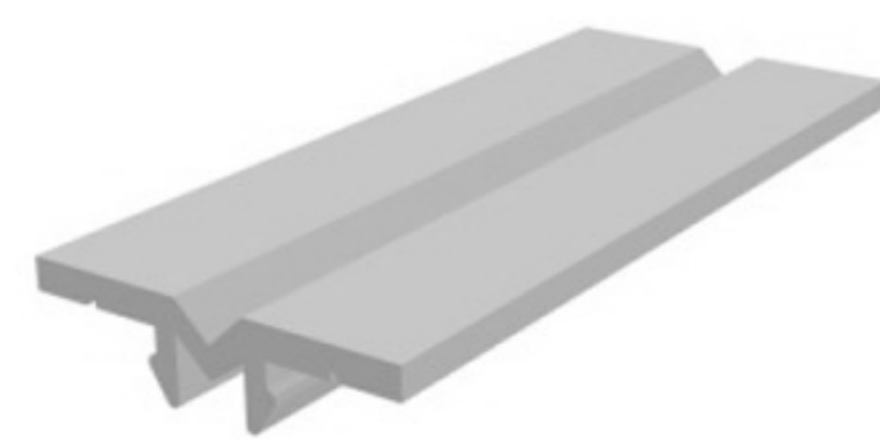

DUST-PROOF PROFILE

SOFT PVC

Art. NO. : SP77

PROFILE FOR PARTITIONS

HARD PVC

Art. NO. : SP71

PARTITIONS BUMPER

HARD PVC