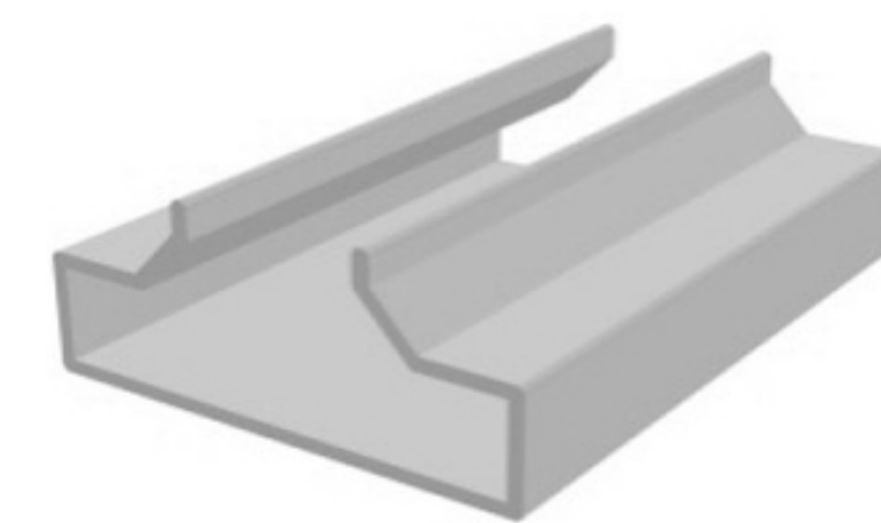

HARD PVC

Art. NO. : SP79

HARD PVC

Art. NO. : SP81

CONNECTOR PROFILE

HARD PVC

Art. NO. : SP82

HARD PVC

Art. NO. : SP84

LIGHTING COVER PROFILE

ACRYLIC

Art. NO. : SP85

HARD PVC

Art. NO. : SP86

HARD PVC

Art. NO. : SP87

SOFT PVC

Art. NO. : SP88

HARD PVC

Art. NO. : SP89

SOFT PVC

Art. NO. : SP90

HARD PVC

Art. NO. : SP91

HARD PVC

Art. NO. : SP92