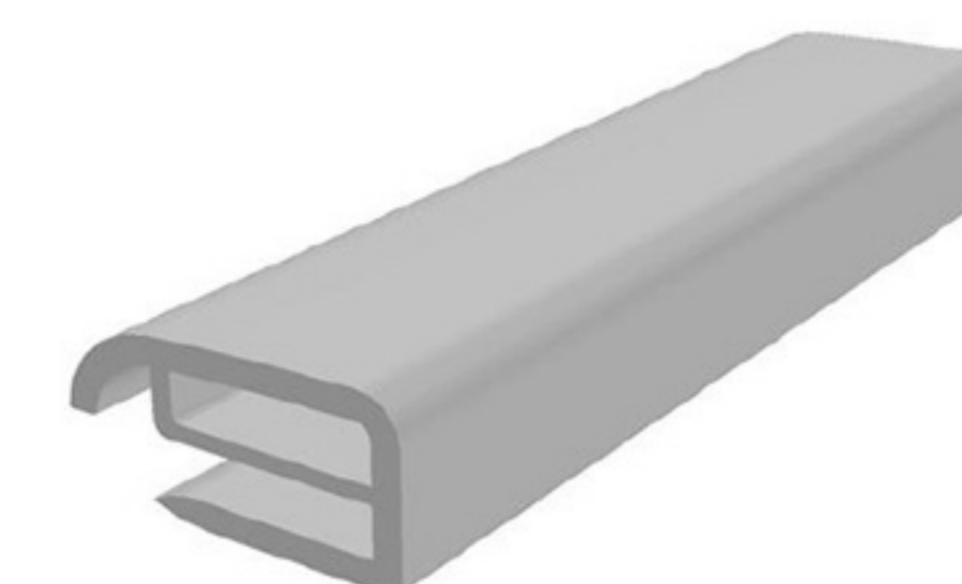

ELECTRICAL MOUNTING PROFILE HARD PVC Art. NO. : SP198

ELECTRICAL MOUNTING PROFILE HARD PVC Art. NO. : SP199

PARTITIONS SEALING PROFILE CO EXT. PVC Art. NO. : SP200

FRAME PROFILE HARD PVC Art. NO. : SP201