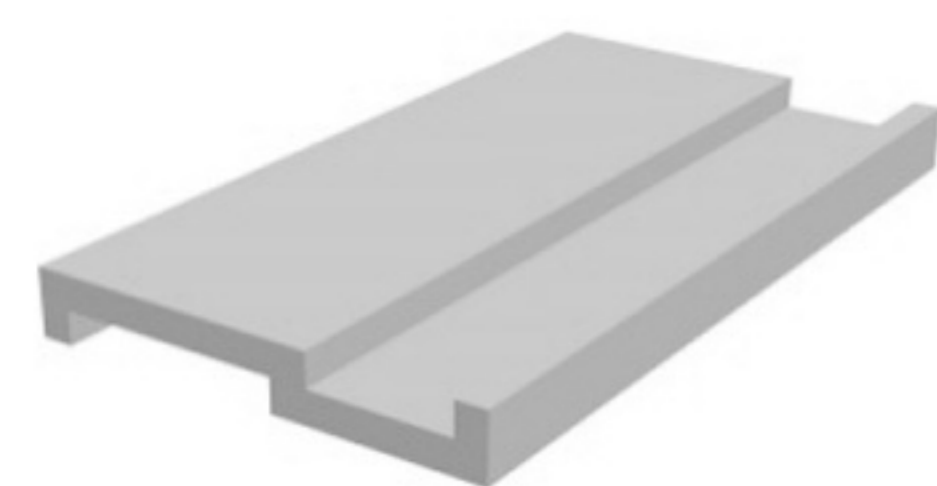

FURNITURE FRAME STOPPER

HARD PVC

Art. NO. : M10

GLASS RUNNER PROFILE

HARD PVC

Art. NO. : M12/1 & 2