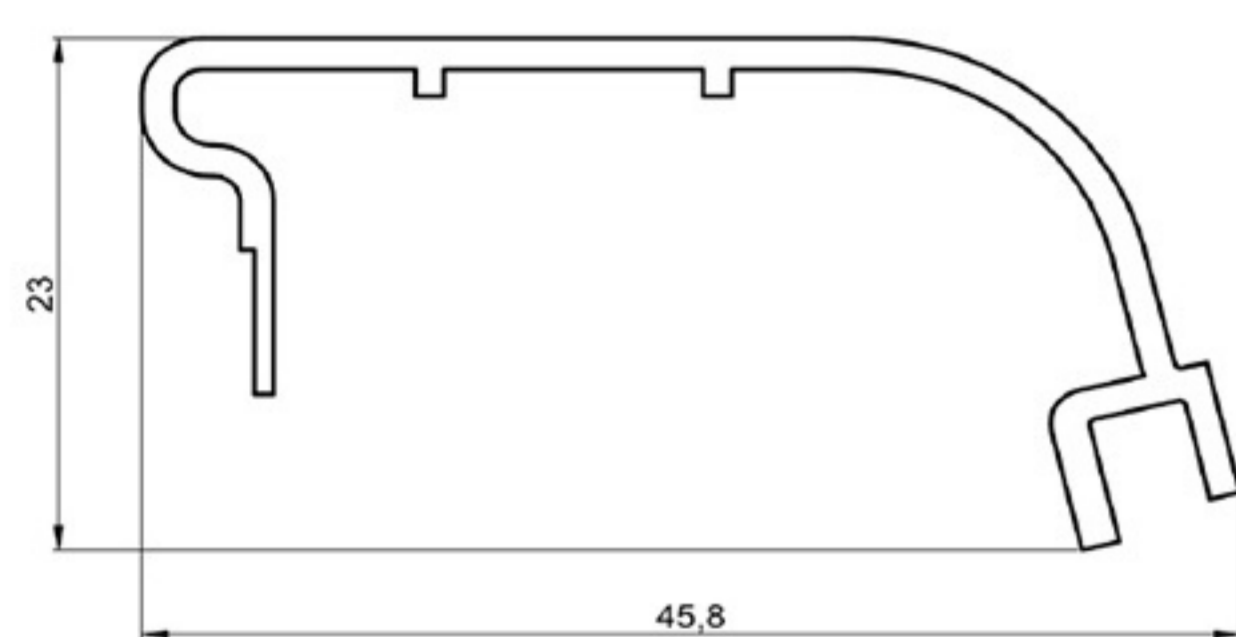

ACRYLIC

Art. NO. : SP157

GLASS HOLDER

SOFT PVC

Art. NO. : SP166

SHEET METAL CONNECTOR

HARD PVC

Art. NO. : SP160