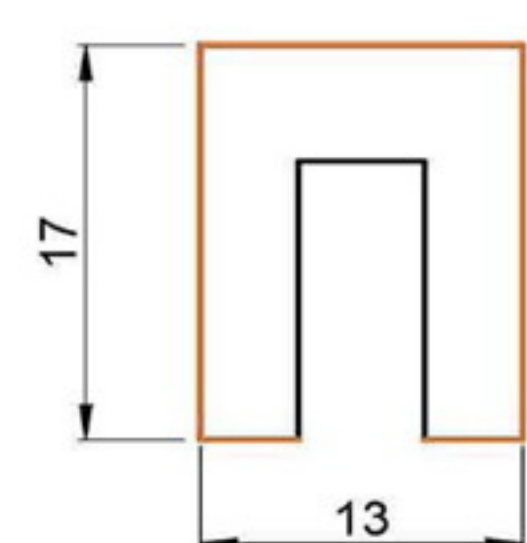

DUST-PROOF BRUSH

HARD PVC

Art. NO. : M104