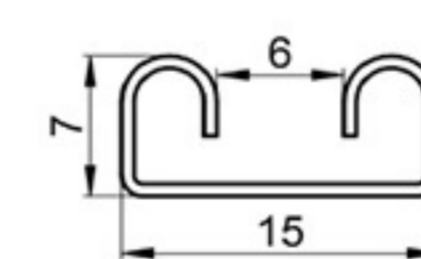

GUIDE RAIL PROFILE

Art. NO. : SP42/6