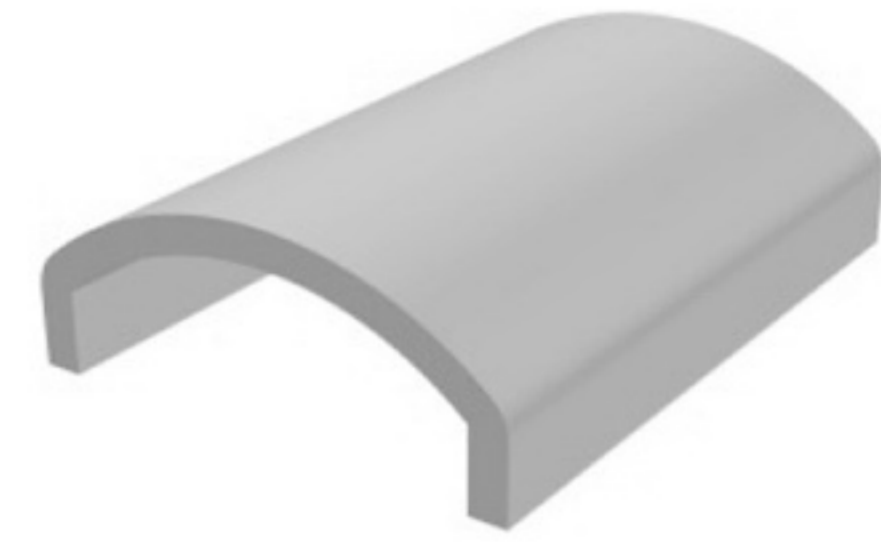

PARTITIONS BUMPER

HARD PVC

Art. NO. : SP100

FRAME PROFILE

HARD PVC

Art. NO. : SP94

ANGLE PROFILE

HARD PVC