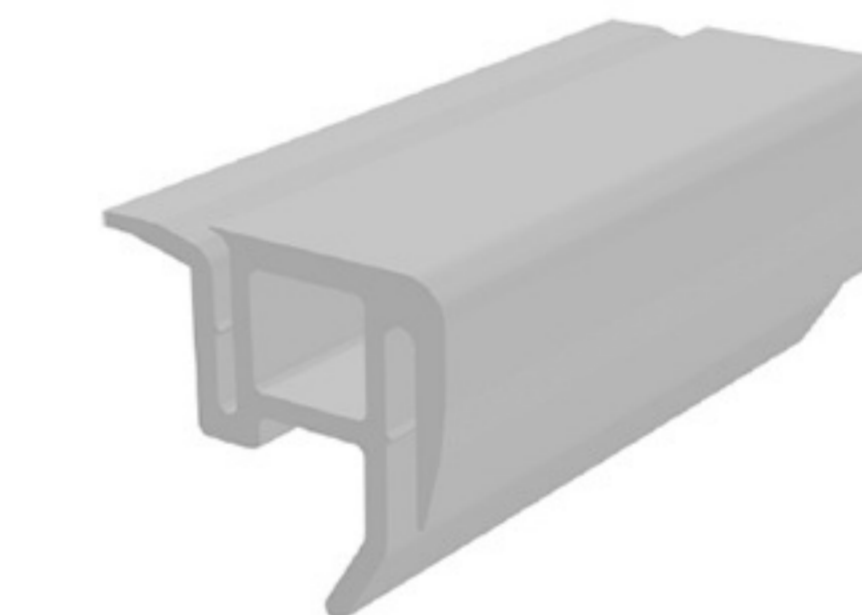

SHEET METAL CONNECTOR

HARD PVC

Art. NO. : SP145

CONSTRUCTIONS PROFILE

HARD PVC

Art. NO. : SP140

MARKET LABEL'S HOLDER

HARD PVC