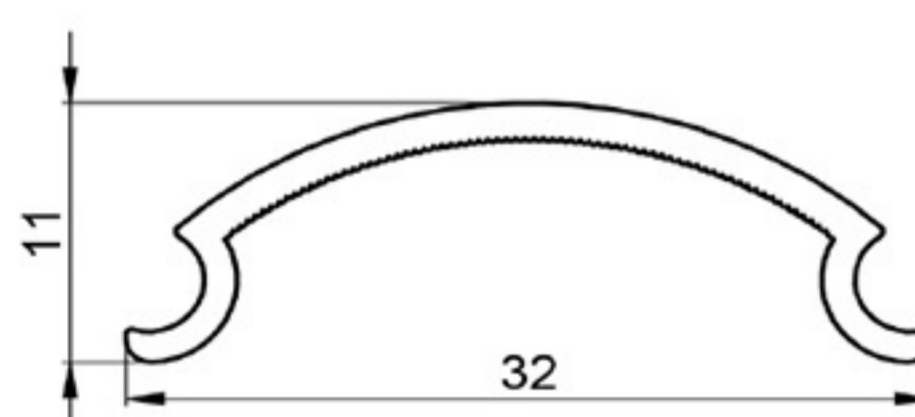

MARKET LABEL'S HOLDER PROFILE