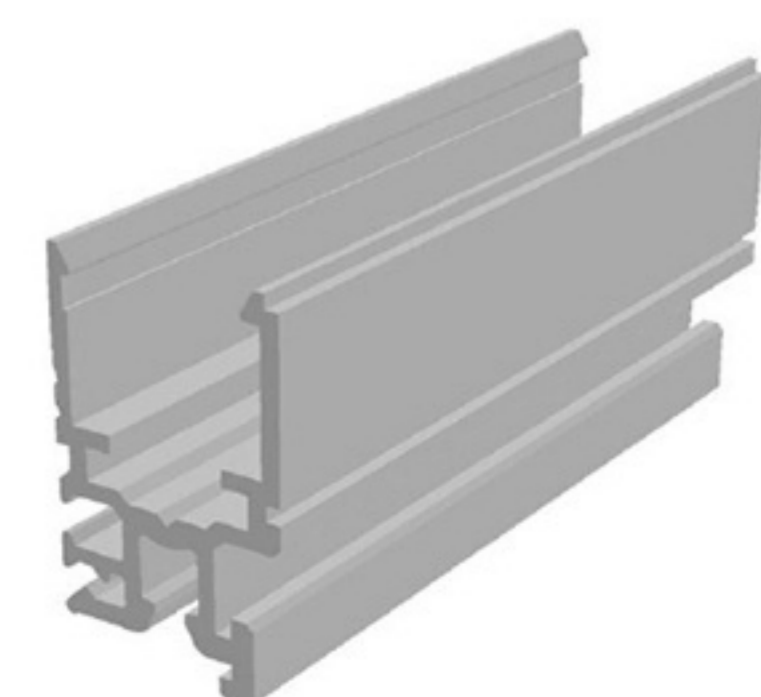

Art. NO. : SP176

Art. NO. : SP177

Art. NO. : SP178

Art. NO. : SP179

Art. NO. : SP180

Art. NO. : SP181