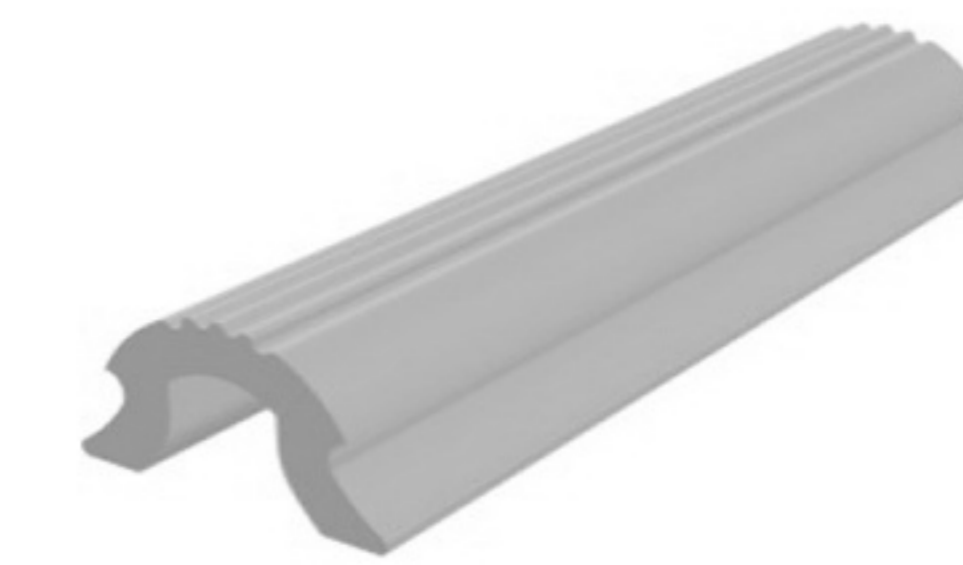

HARD PVC

Art. NO. : SP100