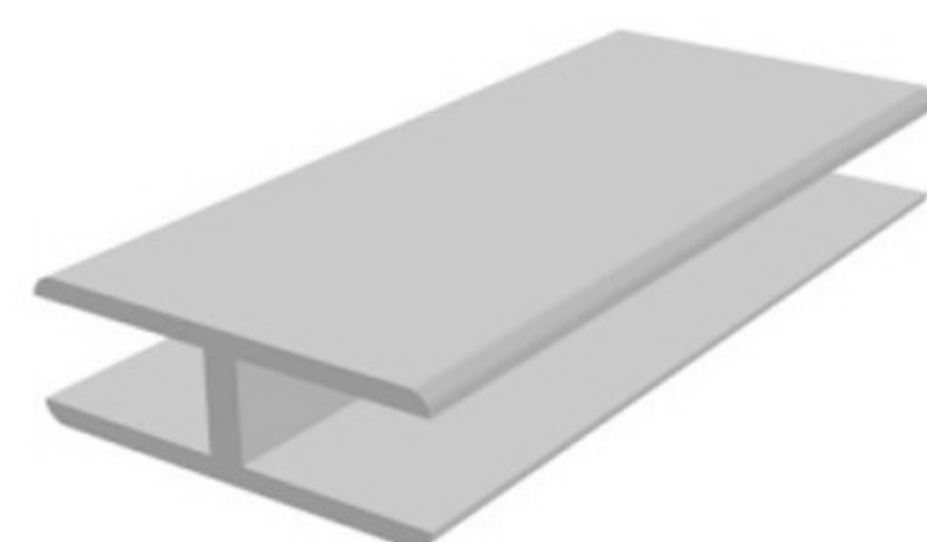

HARD PVC

Art. NO. : M66