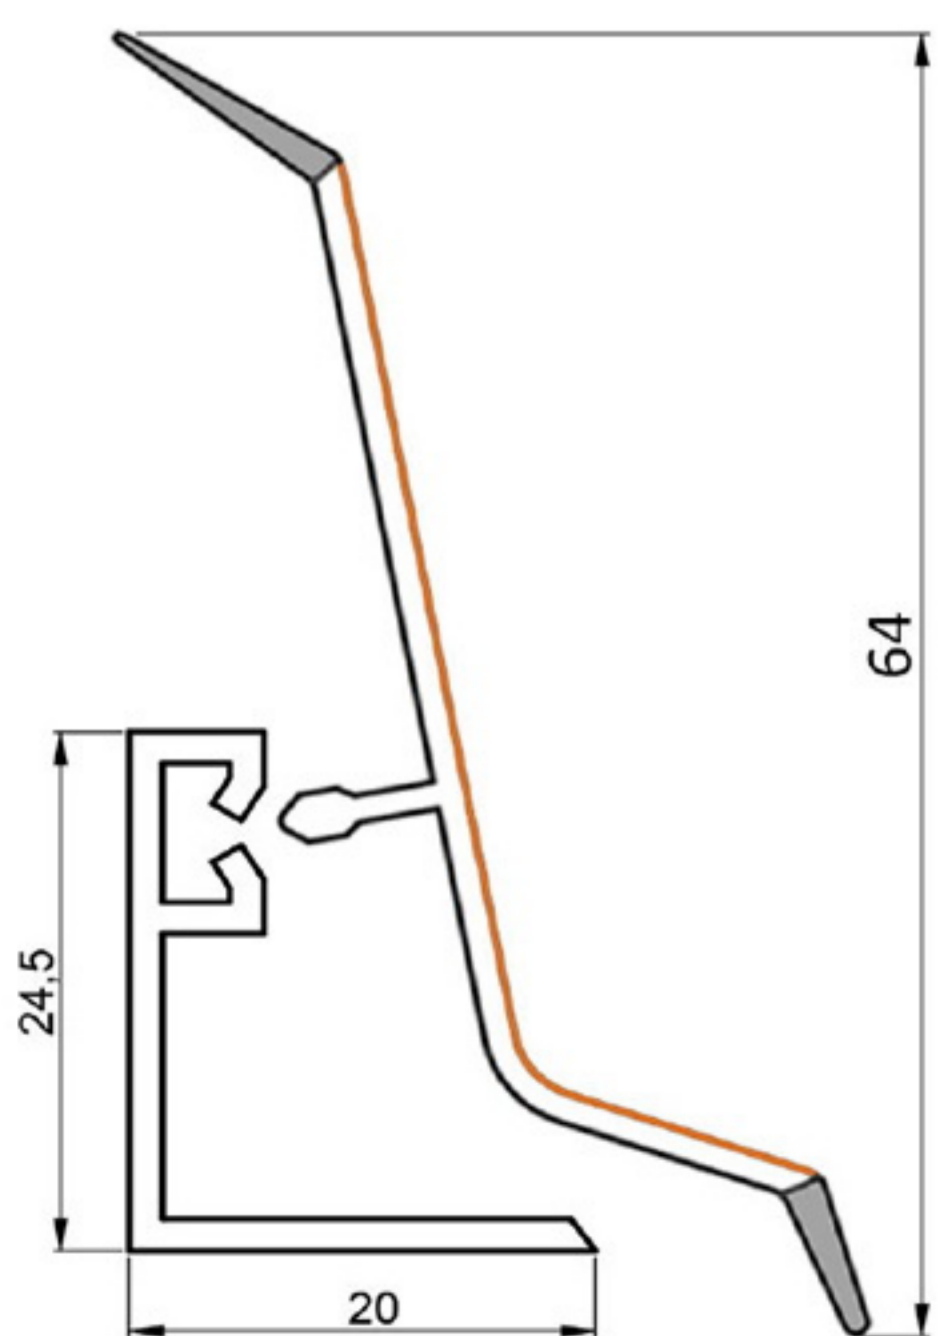

TILES EDGE PROFILE

HARD / CO EXT. PVC

Art. NO. : M30