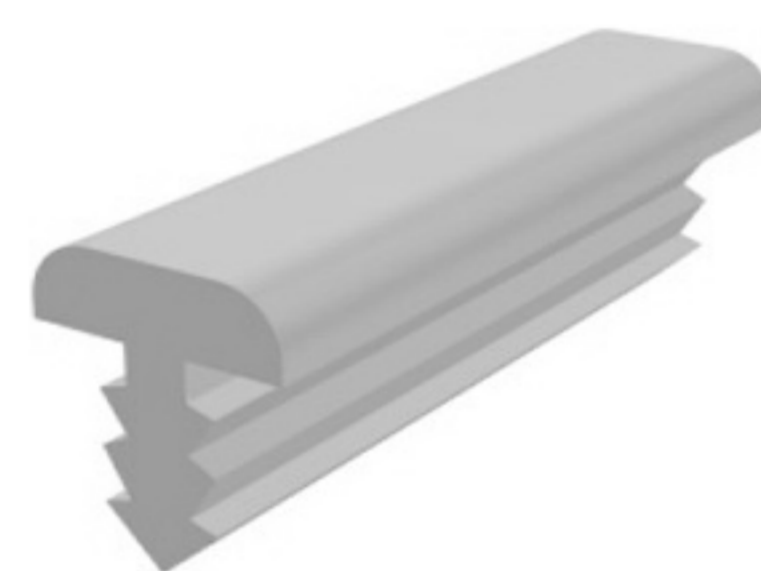

HARD PVC

Art. NO. : M82

StAIRS-STEPS PROFILE

SOFT PVC

Art. NO. : M65

WALL SKIRTING CONNECTOR

HARD PVC

Art. NO. : M84