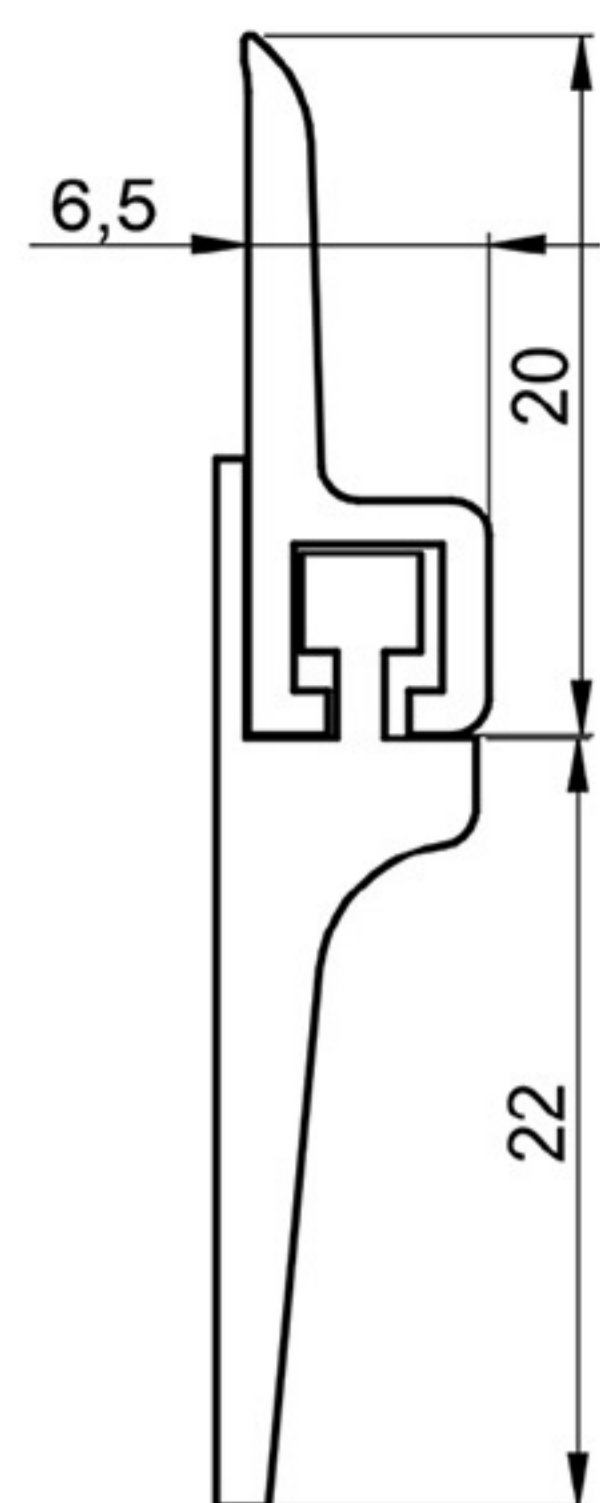

DUST-PROOF BRUSH

HARD + SOFT PVC

Art. NO. : M134

ALUMINUM

Art. NO. : M171