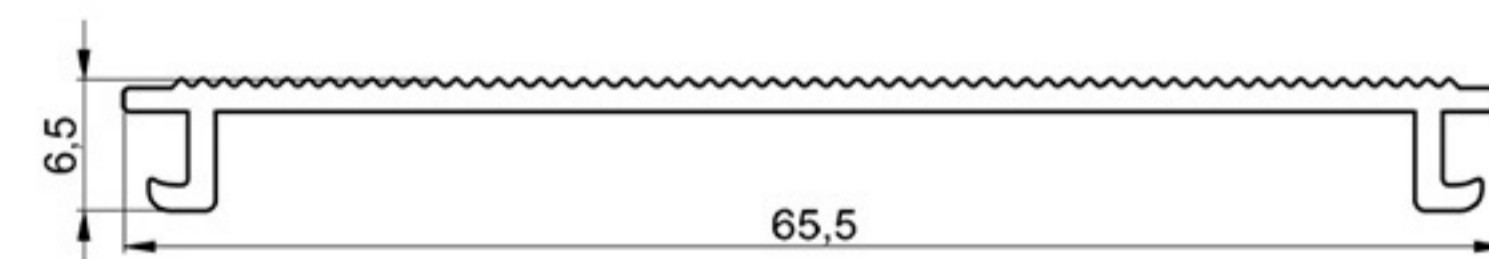

Art. NO. : SP176

Art. NO. : SP177

Art. NO. : SP178

Art. NO. : SP179

Art. NO. : SP180

HARD PVC

Art. NO. : SP181