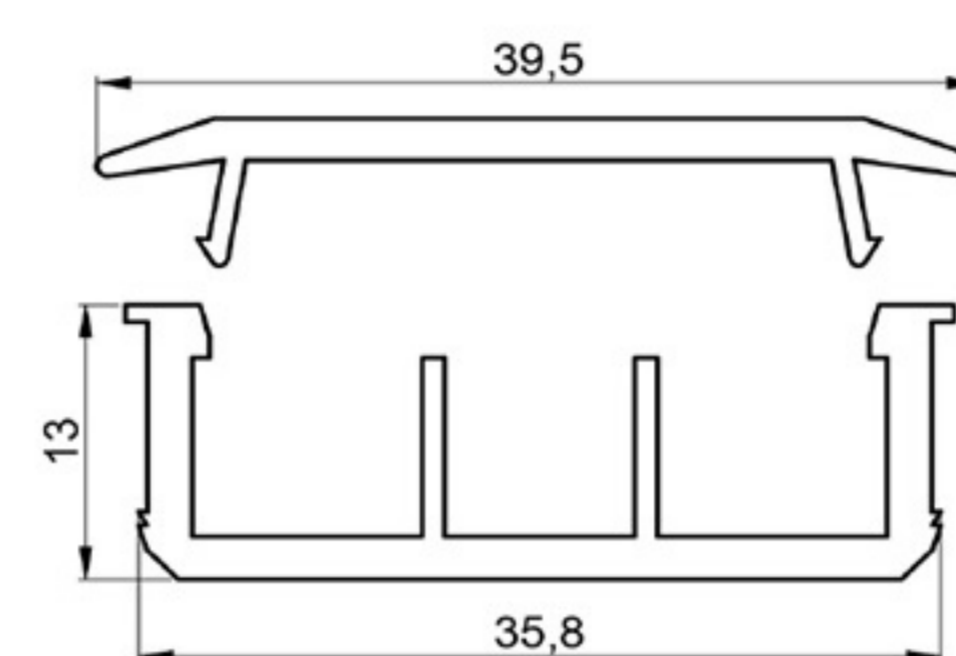

GUIDE RAIL PROFILE

HARD PVC

Art. NO. : Z36