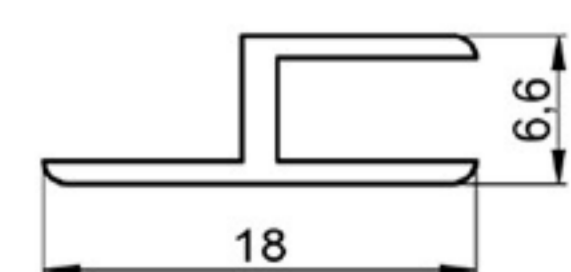

SEALING PROFILE

SOFT PVC

Art. NO. : SP105

PROFILE FOR PARTITIONS

HARD PVC

Art. NO. : SP99

CONNECTING PROFILE

HARD PVC