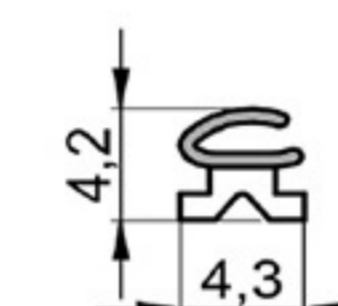

BUMPER PROFILE CO EXT. PVC Art. NO. : SP203