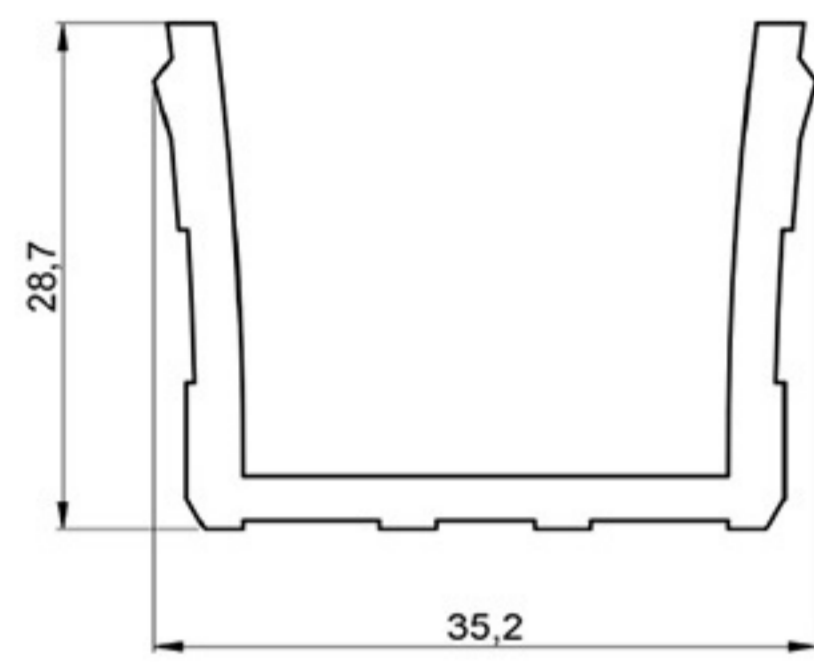

PROFILE FOR PARTITIONS