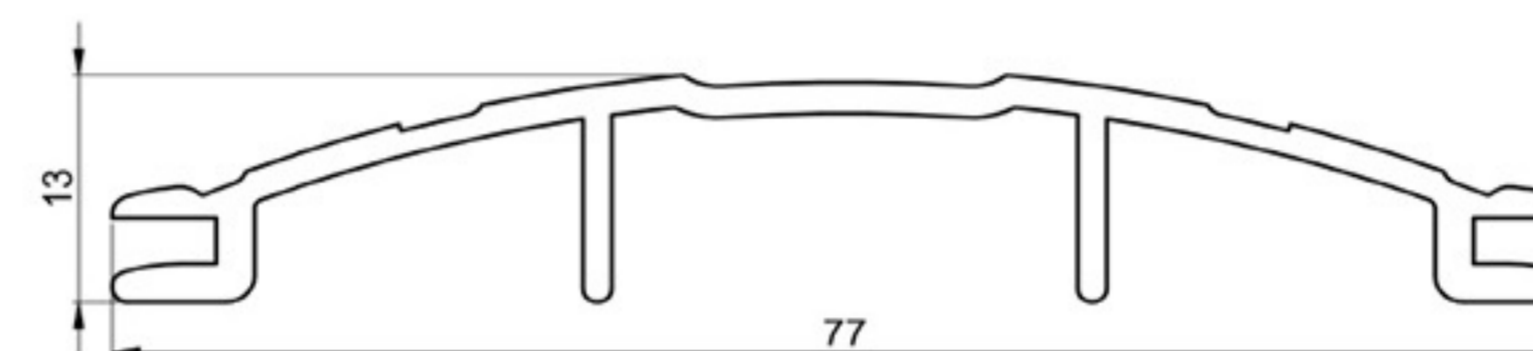

PARTITIONS COVER PROFILE

Art. NO. : SP189