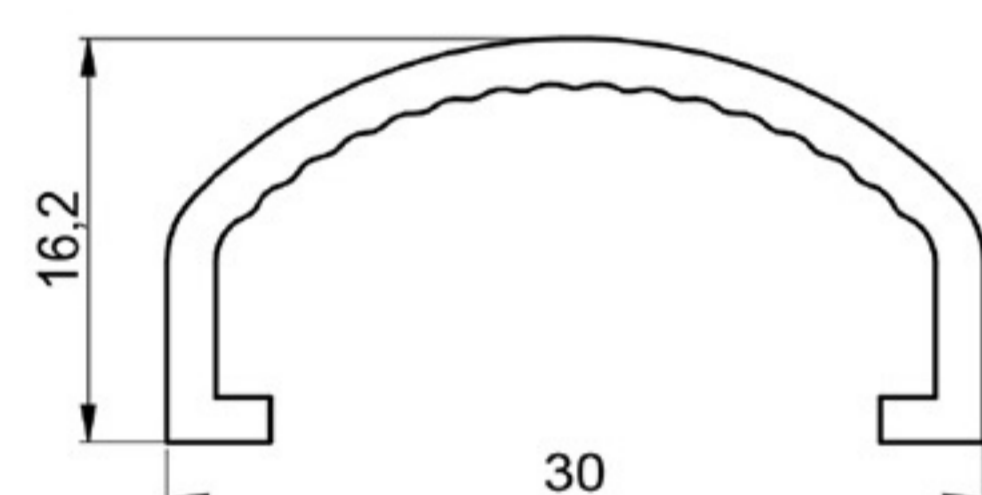

LIGHTING COVER PROFILE

ACRYLIC

Art. NO. : SP213