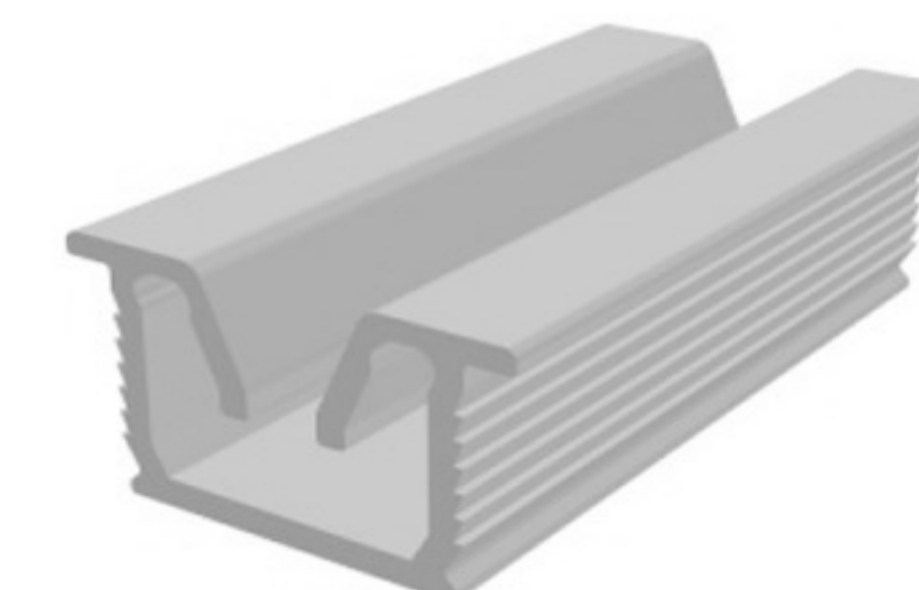

HARD + SOFT PVC

Art. NO. : M134

ALUMINUM

Art. NO. : M171

HARD PVC

Art. NO. : Z36

HARD + SOFT PVC

Art. NO. : M139

HARD PVC

Art. NO. : Z48/4&Z48/5

HARD PVC

Art. NO. : Z49

HARD / CO EXT. PVC

Art. NO. : M150

HARD PVC

Art. NO. : Z51

POLYCARBONATE

Art. NO. : M167

HARD PVC

Art. NO. : ZS13