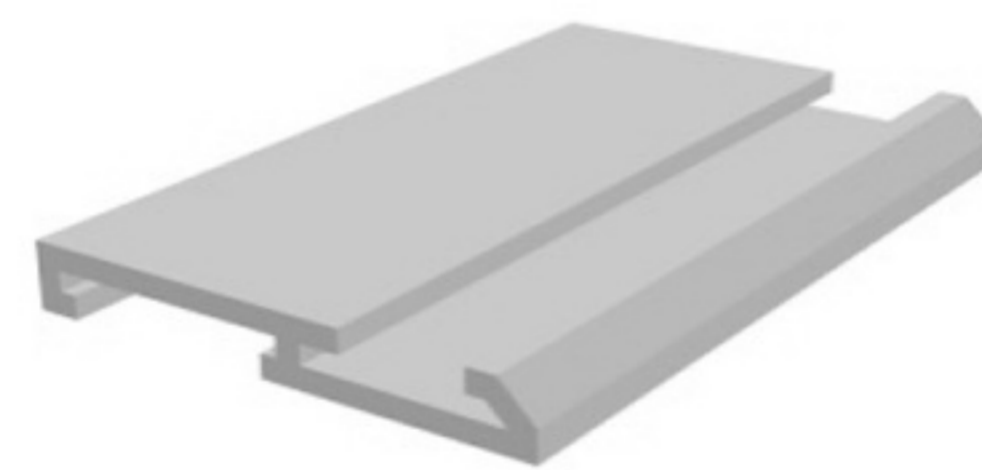

HARD PVC

Art. NO. : SP82

LABELS HOLDER

HARD PVC

Art. NO. : SP84

LIGHTING COVER PROFILE

ACRYLIC

Art. NO. : SP85