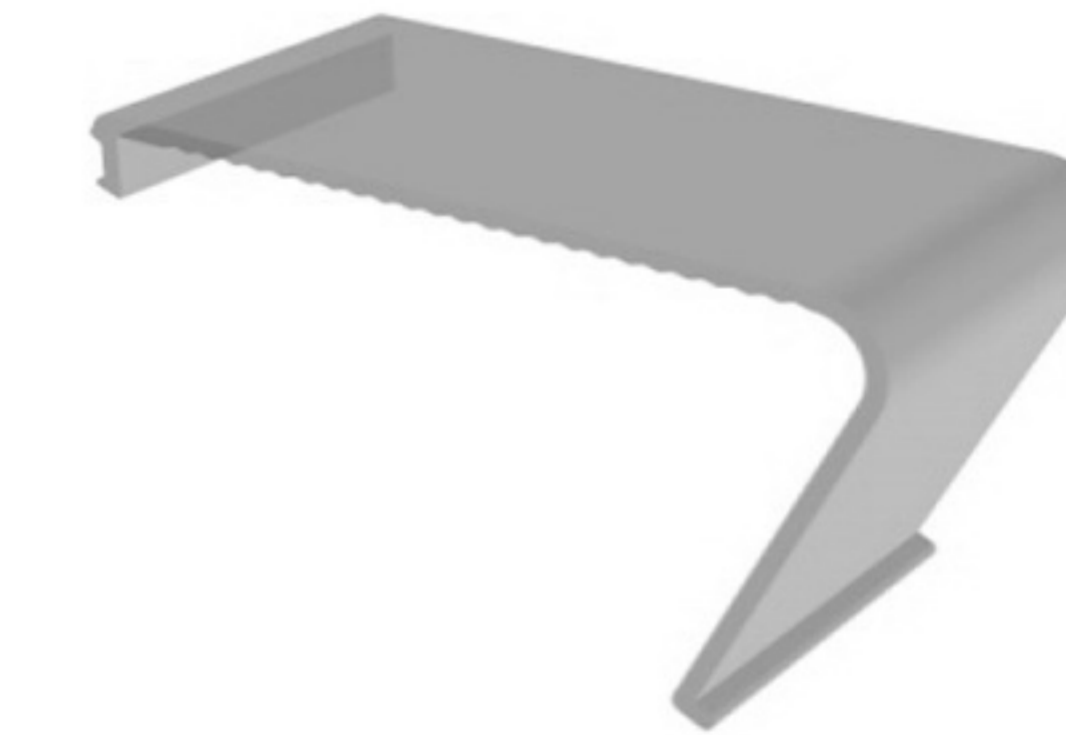

Art. NO. : SP58/9&13

U SHAPE PROFILE

HARD PVC

Art. NO. : SP51

LIGHTING COVER PROFILE

ACRYLIC

Art. NO. : SP60

DOOR SEAL PROFILE