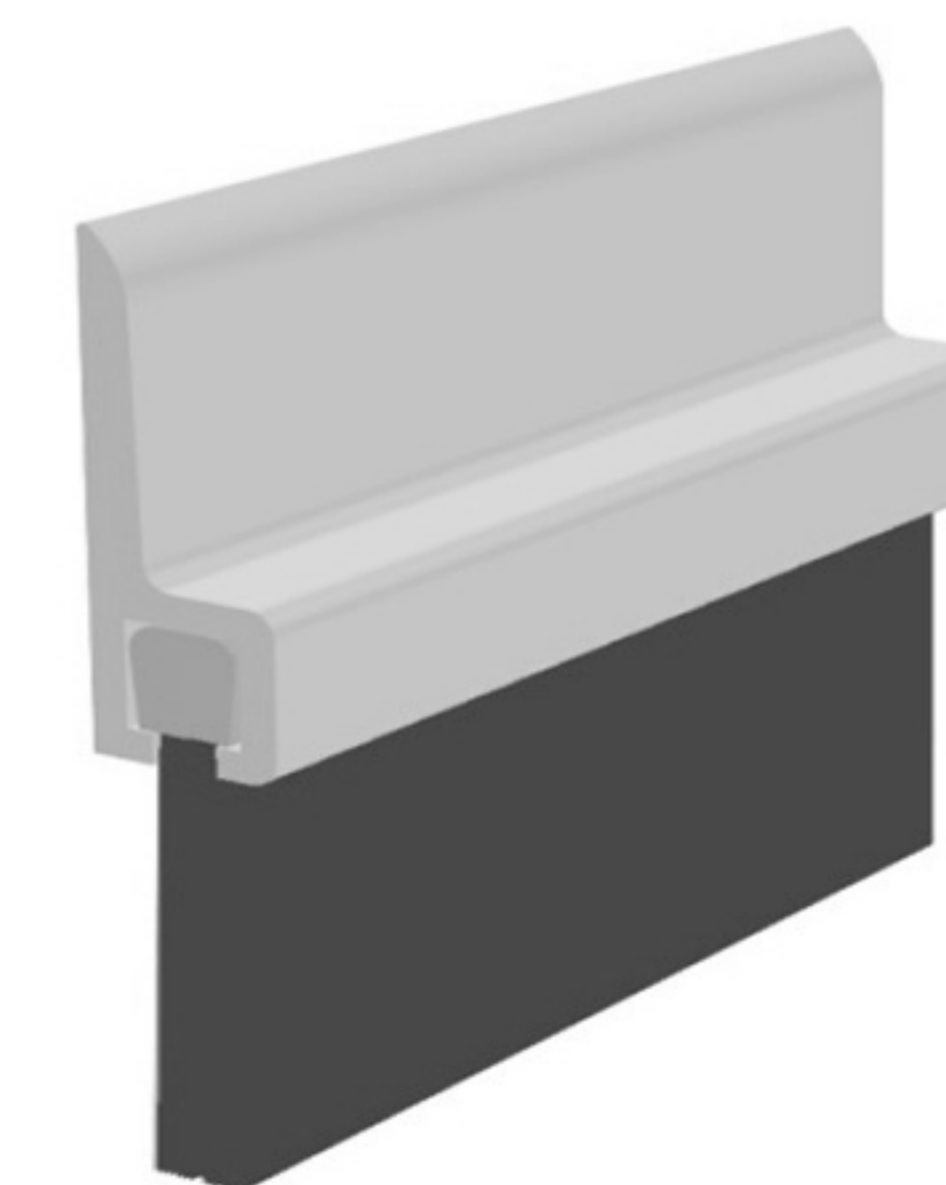

HARD / CO EXT. PVC

Art. NO. : M100

HARD PVC

Art. NO. : M131