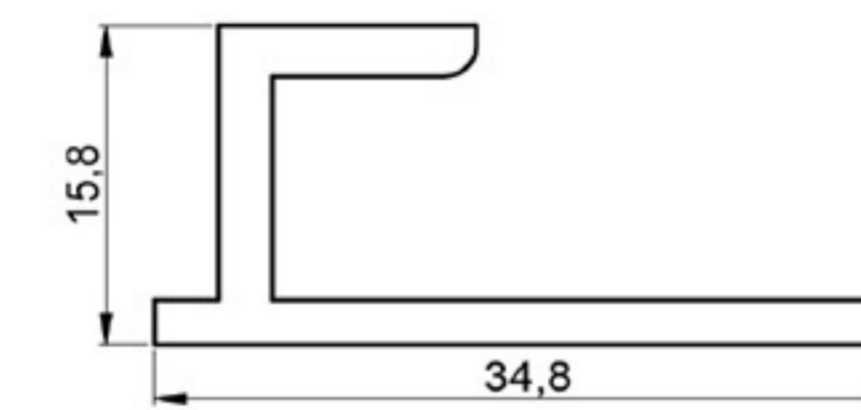

HARD PVC

Art. NO. : SP68

PROFILE FOR PARTITIONS

HARD PVC

Art. NO. : SP76

PANEL FRAME

HARD PVC

Art. NO. : SP69