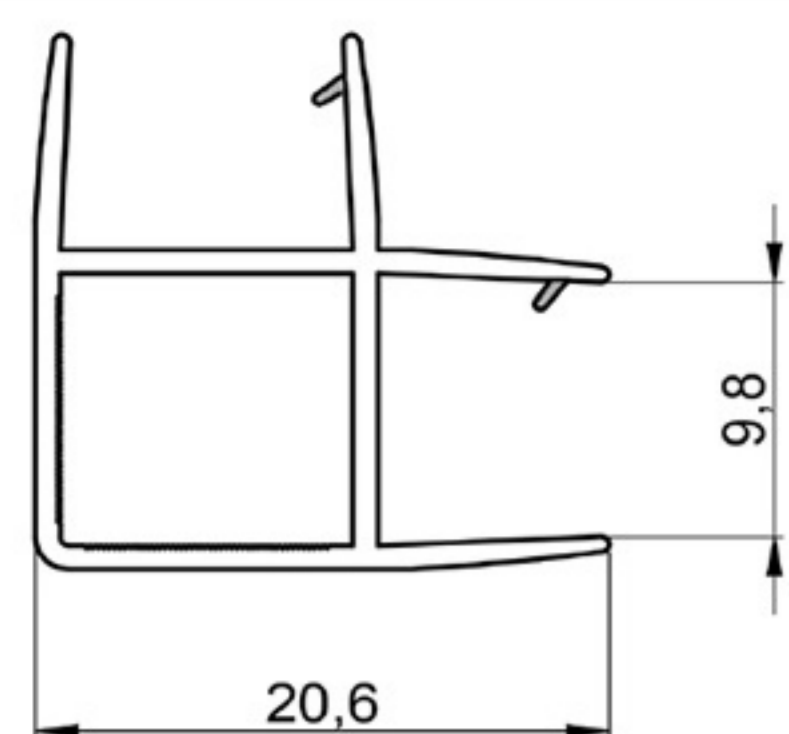

GLASS PARTITIONS CONNECTOR

CO EXT. PVC

Art. NO. : SP121