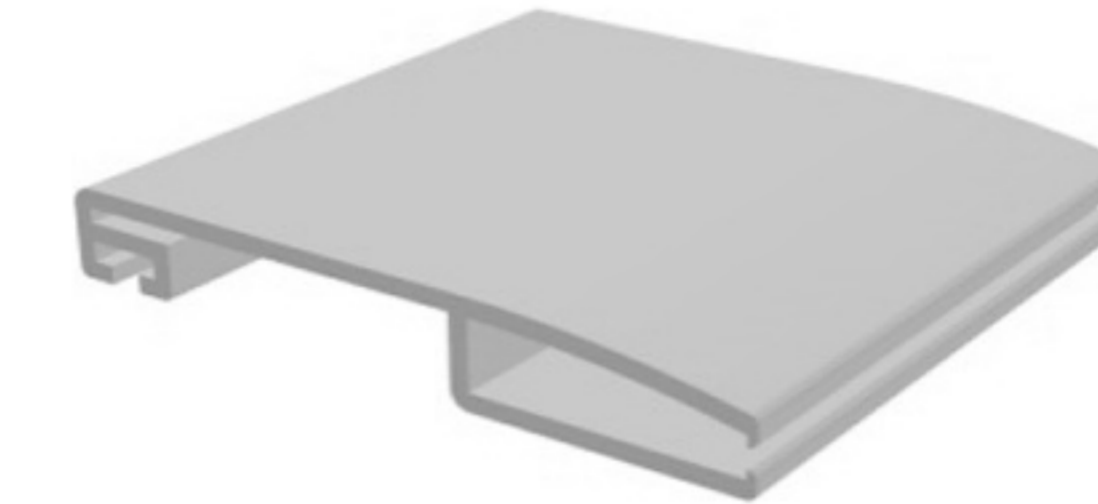

HARD PVC

Art. NO. : SP48

CALENDAR HOLDER

HARD PVC

Art. NO. : SP56

COVERING PROFILE

HARD PVC

Art. NO. : SP49