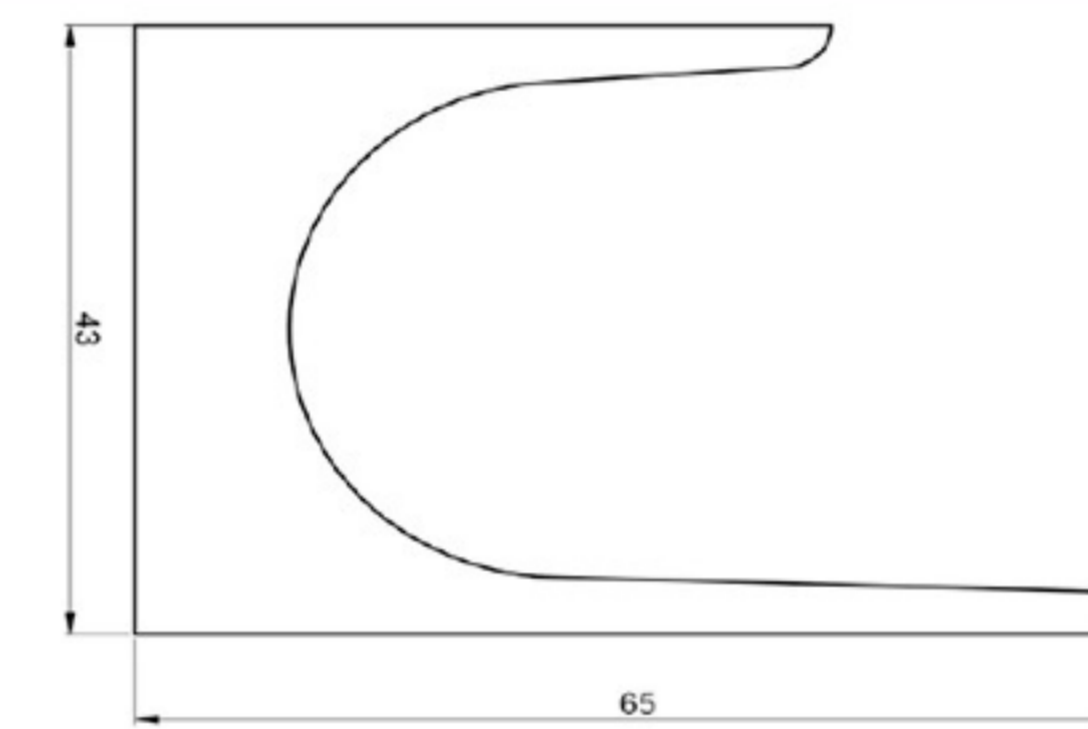

SEALING PROFILE

SOFT PVC

Art. NO. : SP90