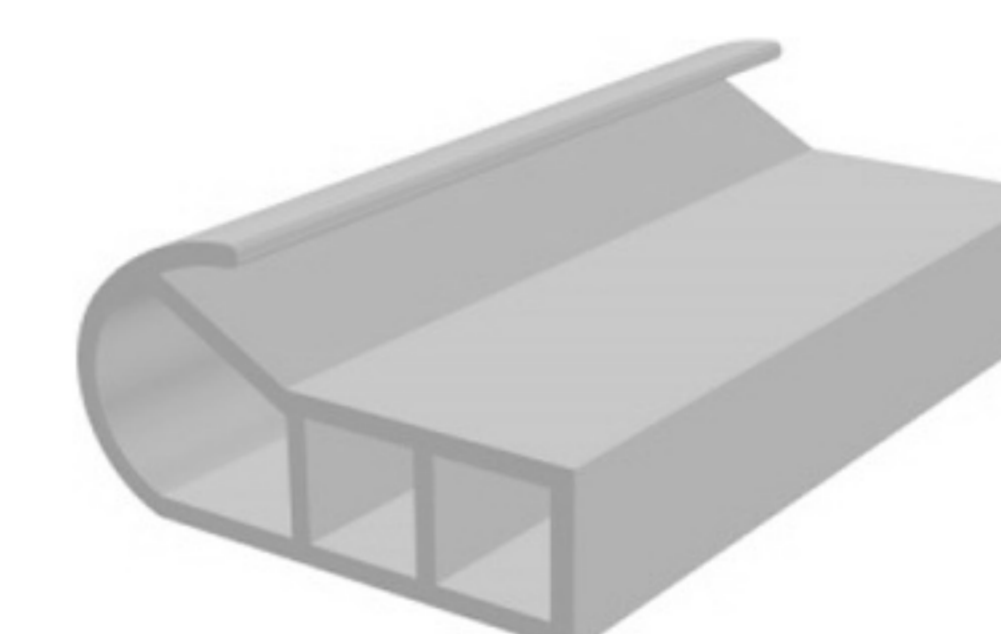

SOFT PVC

Art. NO. : SP128