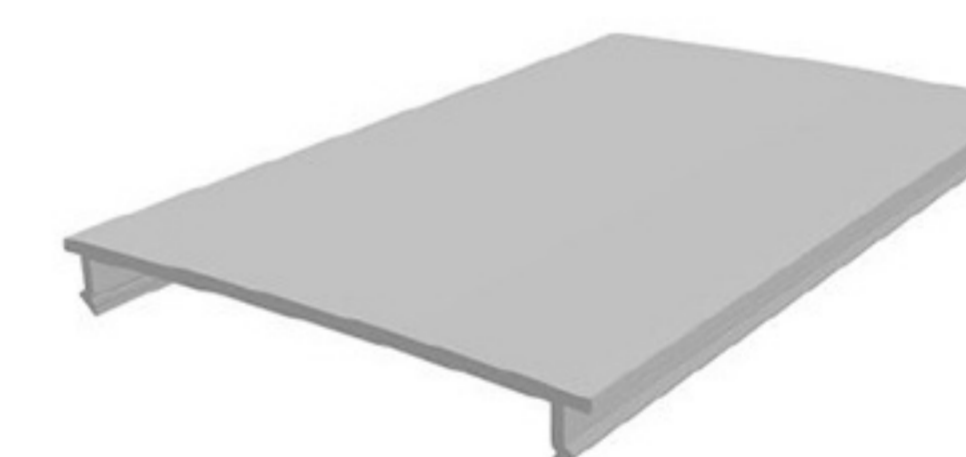

Art. NO. : SP218

LIGHTING COVER PROFILE

ACRYLIC

Art. NO. : SP213

LIGHTING COVER PROFILE

POLYCARBONATE

Art. NO. : SP219

BUMPER PROFILE