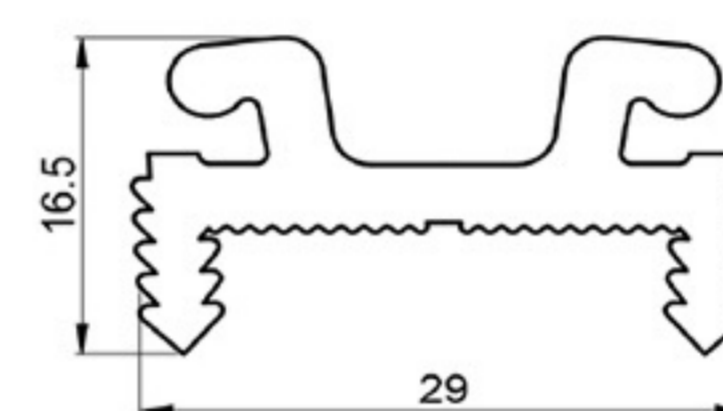

WALL SKIRTING CONNECTOR

HARD PVC

Art. NO. : SP21