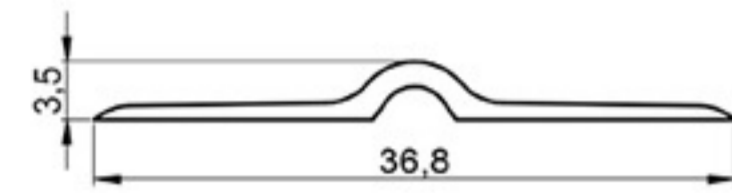

Art. NO. : SP78

PROFILE FOR PARTITIONS

HARD PVC

Art. NO. : SP79

SLIDING DOOR STOPPER

HARD PVC

Art. NO. : SP81

CONNECTOR PROFILE