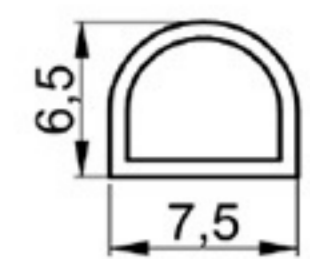

GLASS DOOR BUMPER