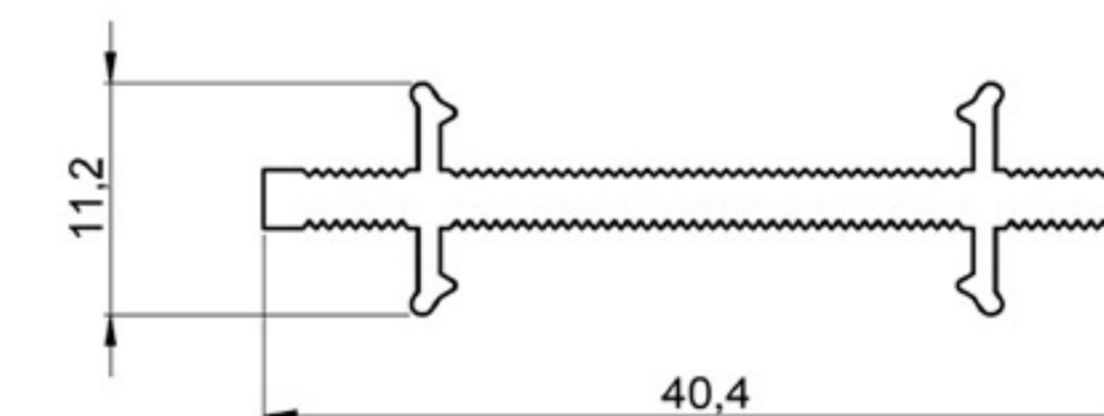

Art. NO. : SP118

PROFILE FOR PARTITIONS

HARD PVC

Art. NO. : SP112

PARTITIONS CONNECTOR

HARD PVC

Art. NO. : SP119

PROFILE FOR PARTITIONS