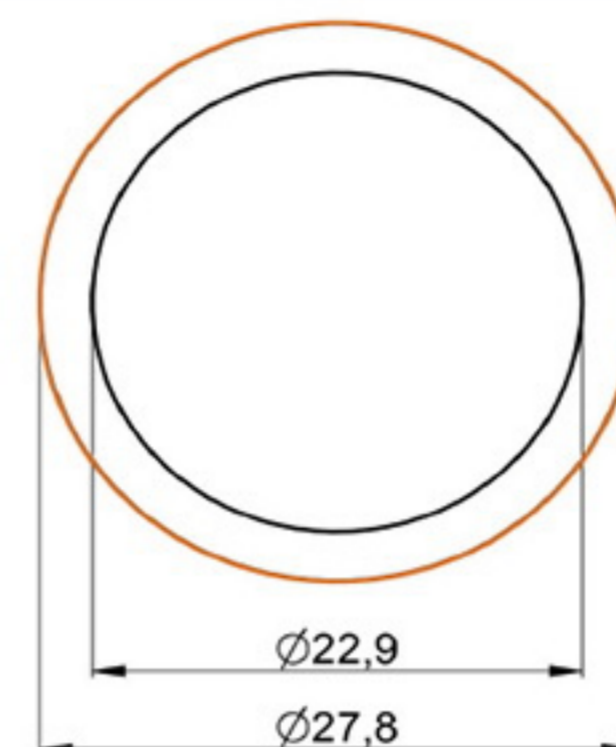

WALL SKIRTING CONNECTOR

HARD PVC

Art. NO. : M82