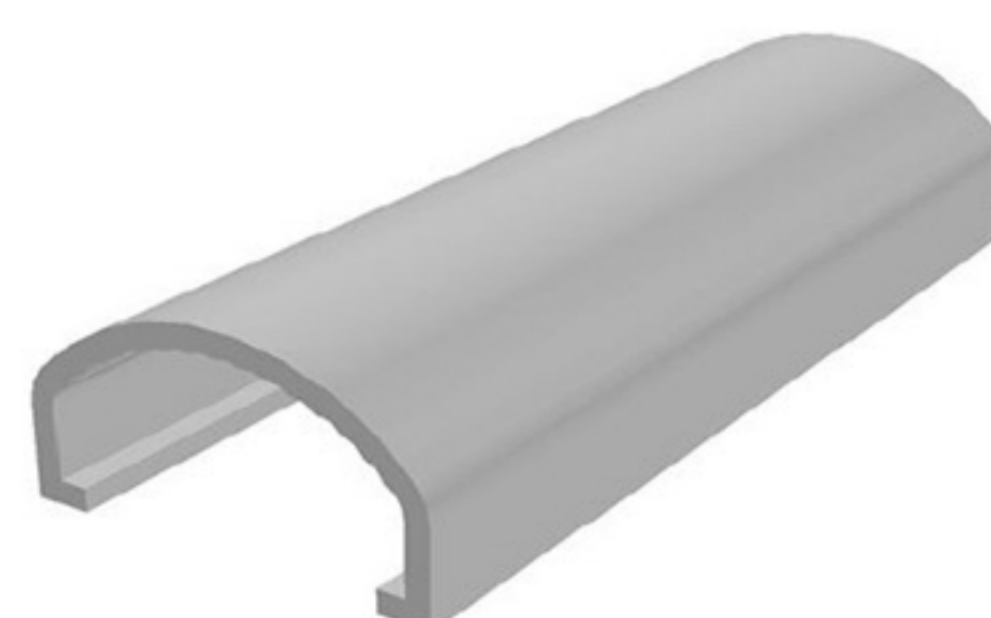

LIGHTING COVER PROFILE

ACRYLIC

Art. NO. : SP213