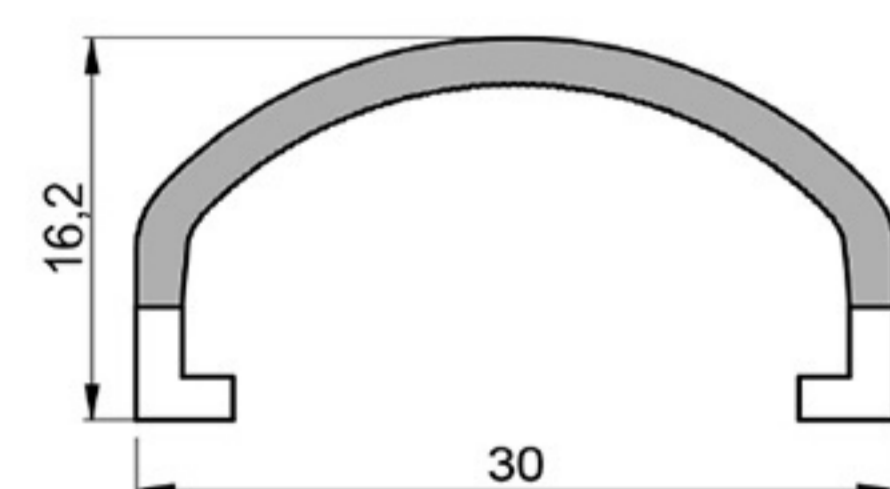

BUMPER PROFILE

CO EXT. PVC

Art. NO. : SP214