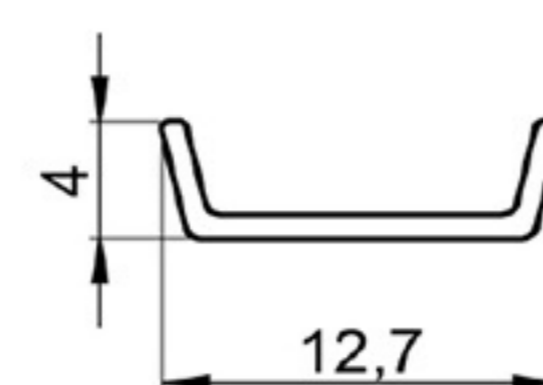

LAMP COVER PROFILE

POLYCARBONATE

Art. NO. : SP216