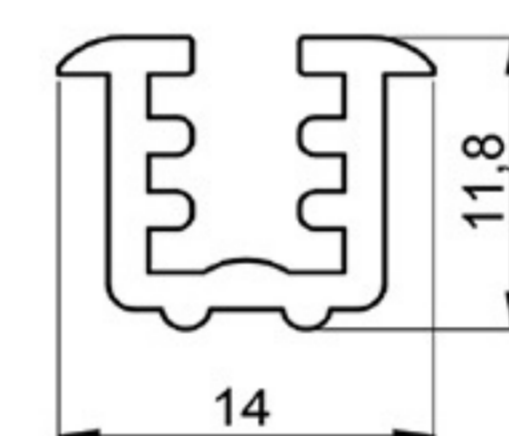

ACRYLIC

Art. NO. : SP157

GLASS HOLDER

SOFT PVC

Art. NO. : SP166

SHEET METAL CONNECTOR

HARD PVC

Art. NO. : SP160