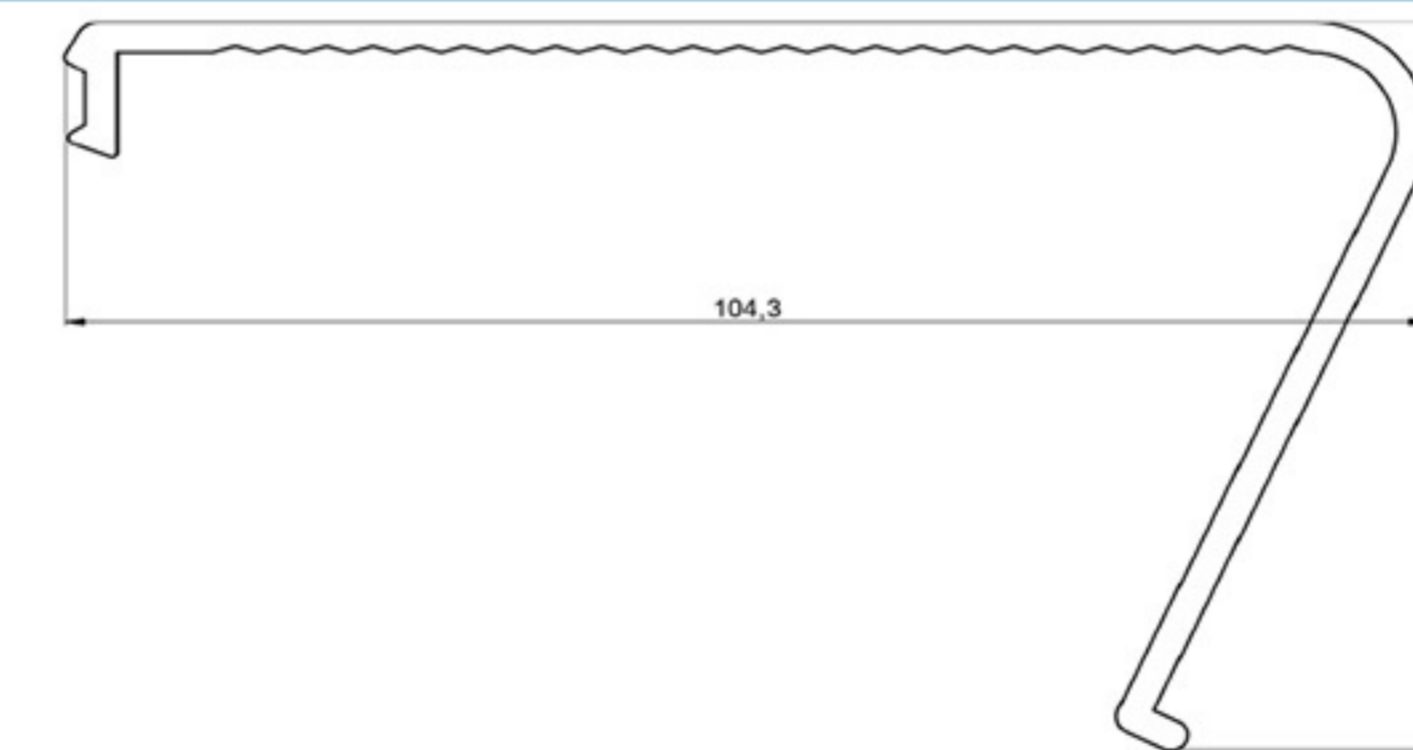

Art. NO. : SP58/9&13

U SHAPE PROFILE

HARD PVC

Art. NO. : SP51

LIGHTING COVER PROFILE

ACRYLIC

Art. NO. : SP60

DOOR SEAL PROFILE