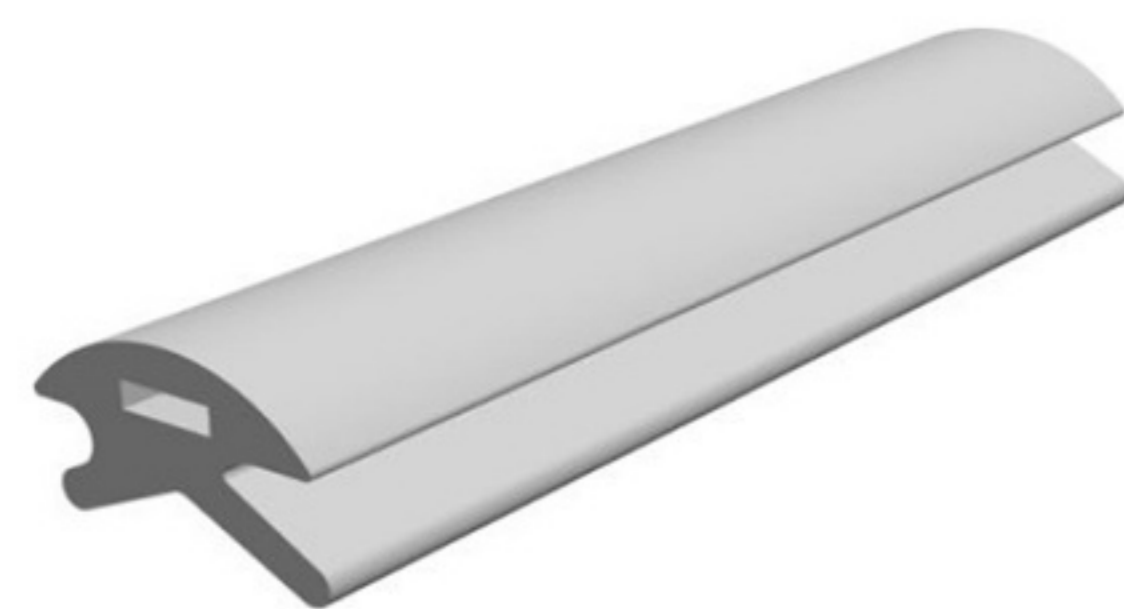

HARD PVC

Art. NO. : SP142

DUST-PROOF PROFILE

HARD PVC

Art. NO. : SP151

PARTITION BUMPER

SOFT PVC

Art. NO. : SP152