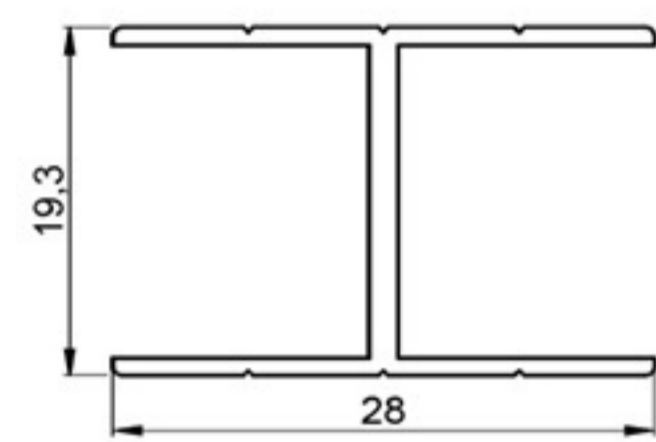

LABELS HOLDER

HARD PVC

Art. NO. : SP84