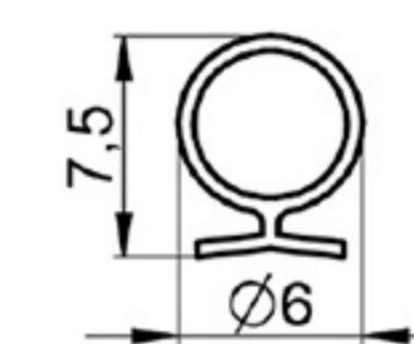

LIGHTING COVER PROFILE POLYCARBONATE Art. NO. : SP204