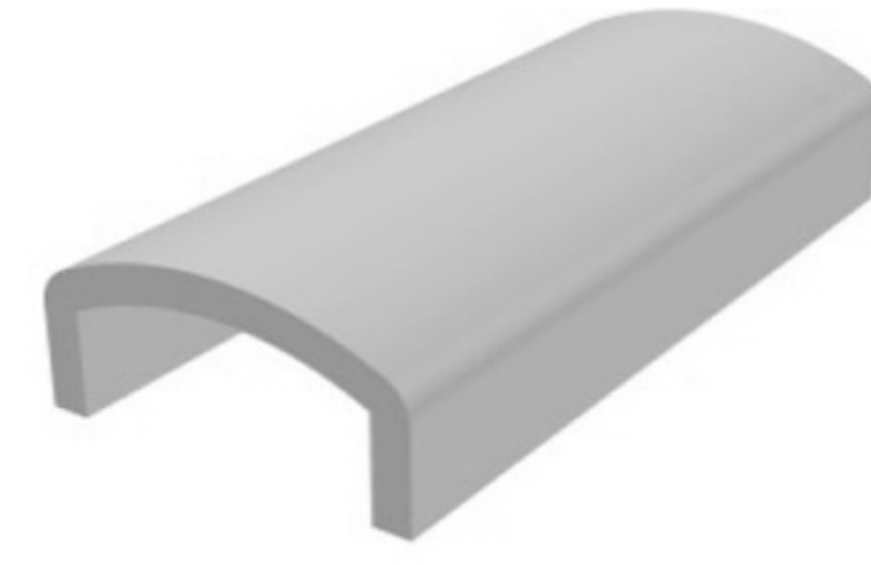

HARD PVC

Art. NO. : SP91

GUIDE RAIL PROFILE

HARD PVC

Art. NO. : SP92

FRAME PROFILE

HARD PVC

Art. NO. : SP93