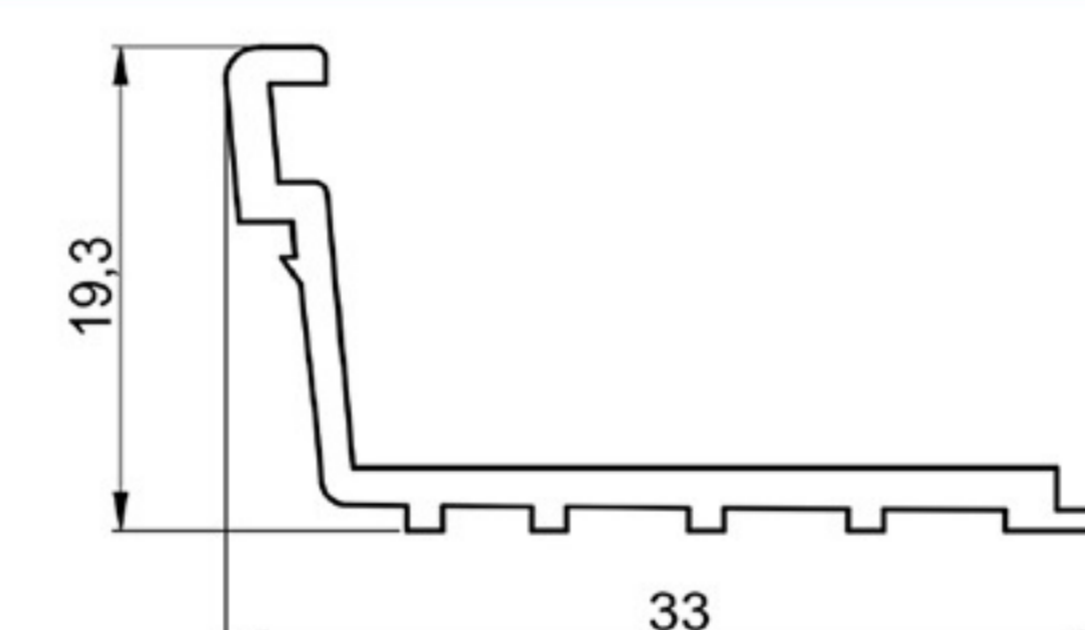

LAMP COVER FRAME

HARD PVC

Art. NO. : SP131