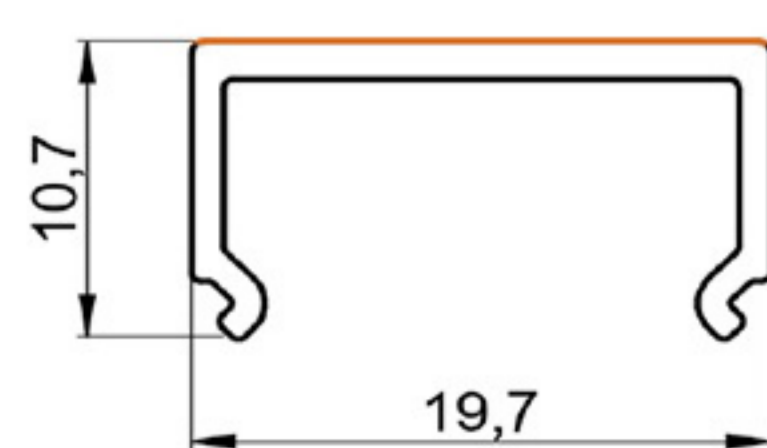

POLYCARBONATE

Art. NO. : M167

HARD PVC

Art. NO. : ZS13