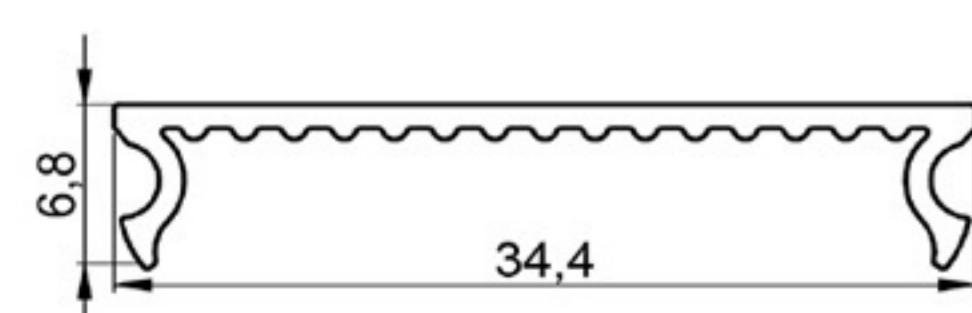

DECORATIVE PARTITIONS COVER HARD PVC Art. NO. : SP194

LIGHTING COVER PROFILE