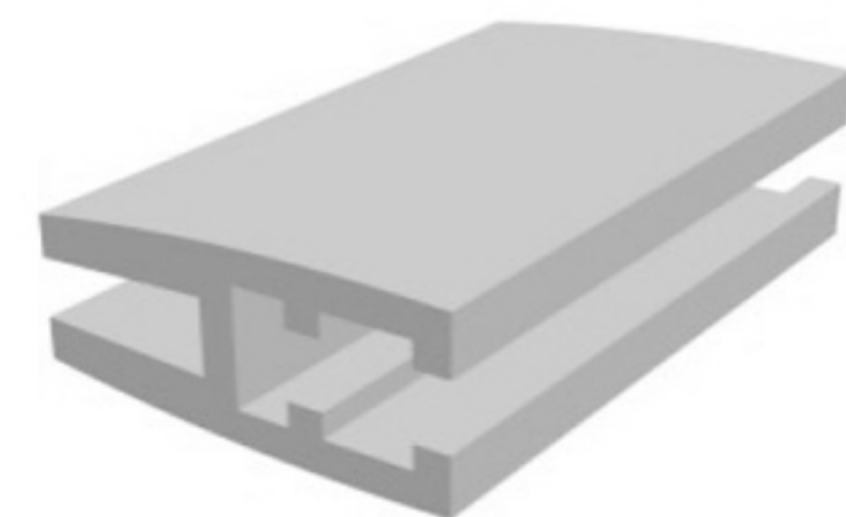

HARD PVC

Art. NO. : SP68

PROFILE FOR PARTITIONS

HARD PVC

Art. NO. : SP76

PANEL FRAME

HARD PVC

Art. NO. : SP69