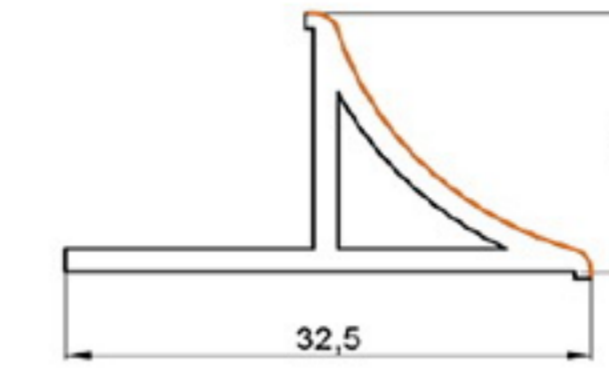

GUIDE RAIL PROFILE

HARD PVC

Art. NO. : SP101