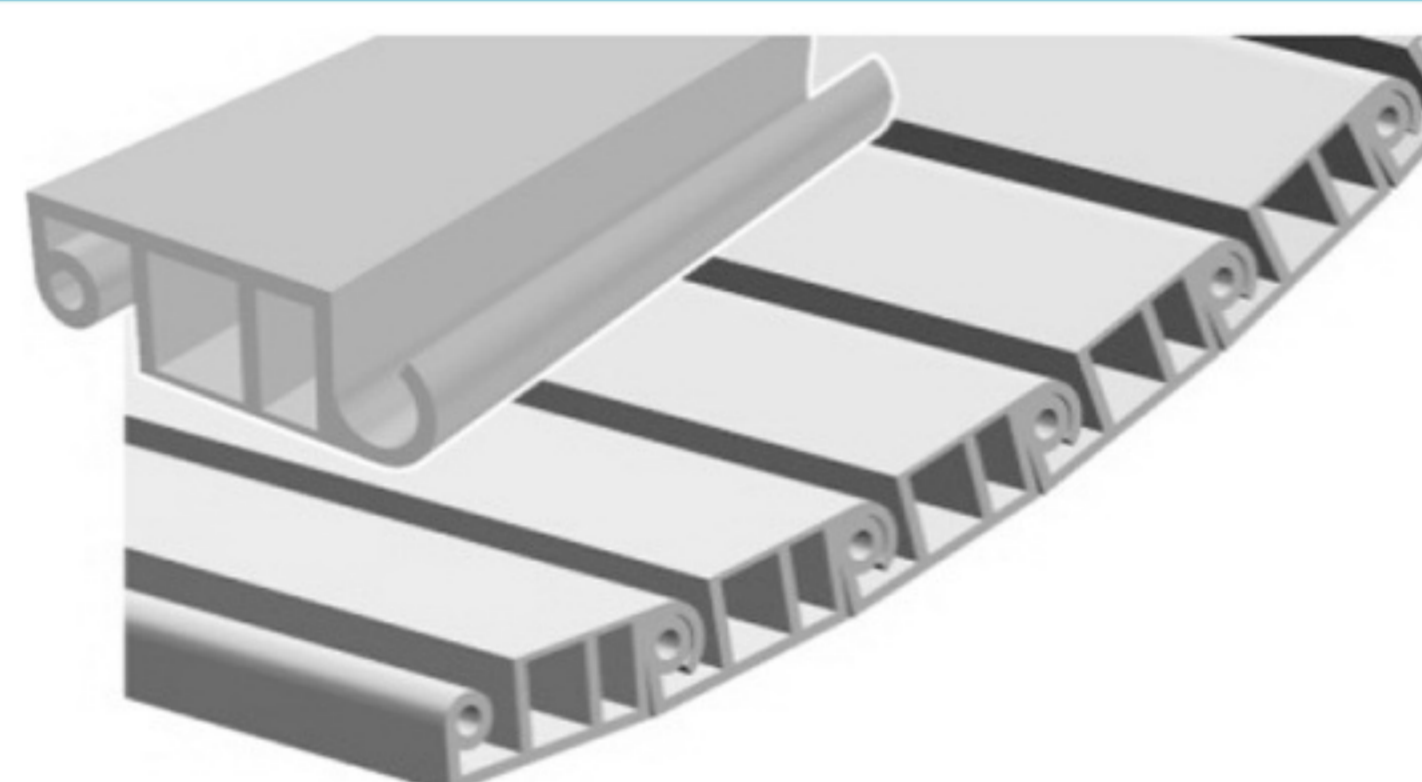

HARD PVC

Art. NO. : M10

HARD PVC

Art. NO. : M12/1 & 2

HARD PVC

Art. NO. : M15

HARD PVC

Art. NO. : M16

HARD / CO EXT. PVC

Art. NO. : M30

HARD PVC

Art. NO. : M39

HARD / SOFT PVC

Art. NO. : M51

HARD / SOFT PVC

Art. NO. : M52

DUST SEALING PROFILE

SOFT PVC

Art. NO. : M55

HARD PVC

Art. NO. : M60