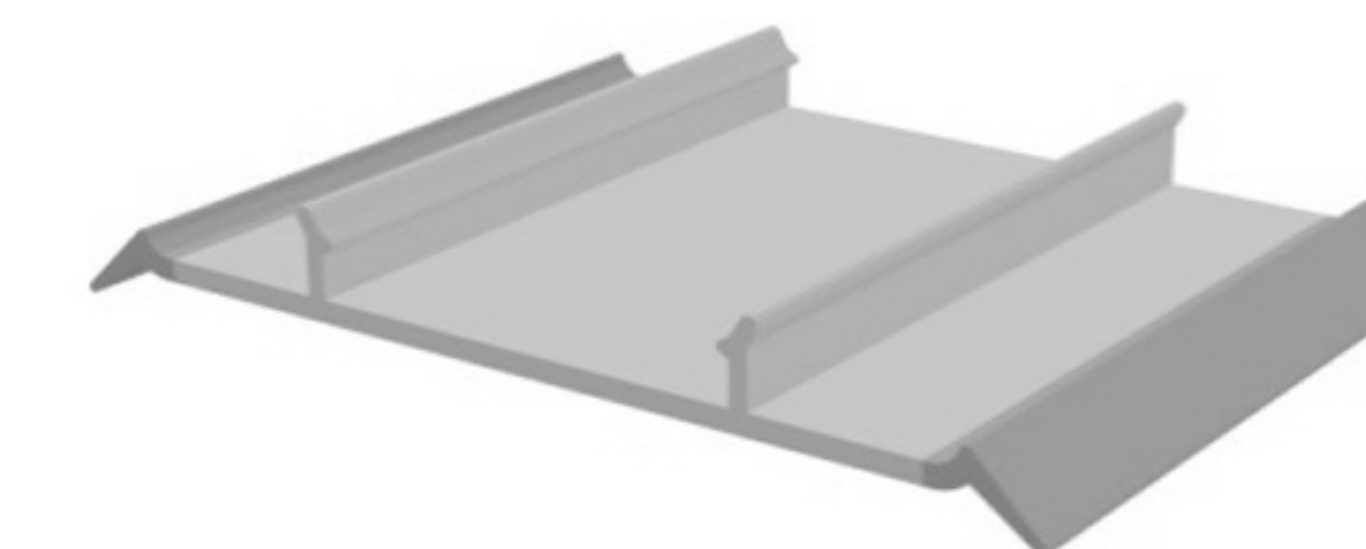

HARD PVC

Art. NO. : SP113

PARTITIONS SEALING PROFILE

CO EXT. PVC

Art. NO. : SP120

GLASS PARTITIONS CONNECTOR

CO EXT. PVC

Art. NO. : SP121