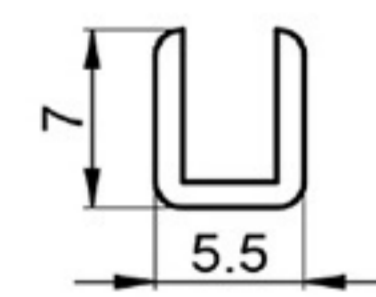

DOOR SEAL PROFILE

HARD PVC

Art. NO. : SP51