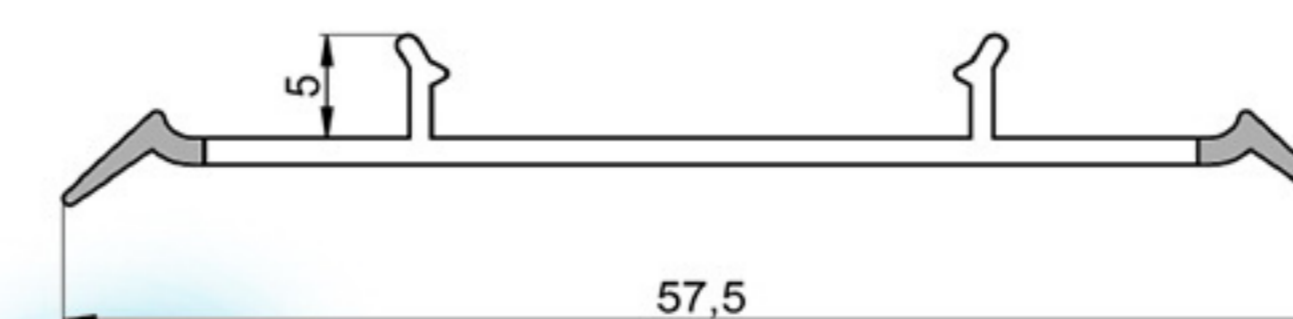

Art. NO. : SP120