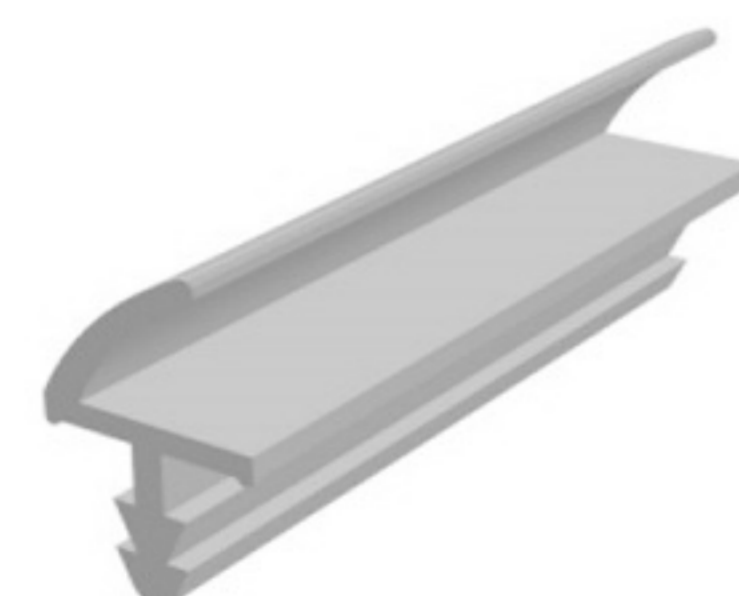

HARD / CO EXT. PVC

Art. NO. : M100