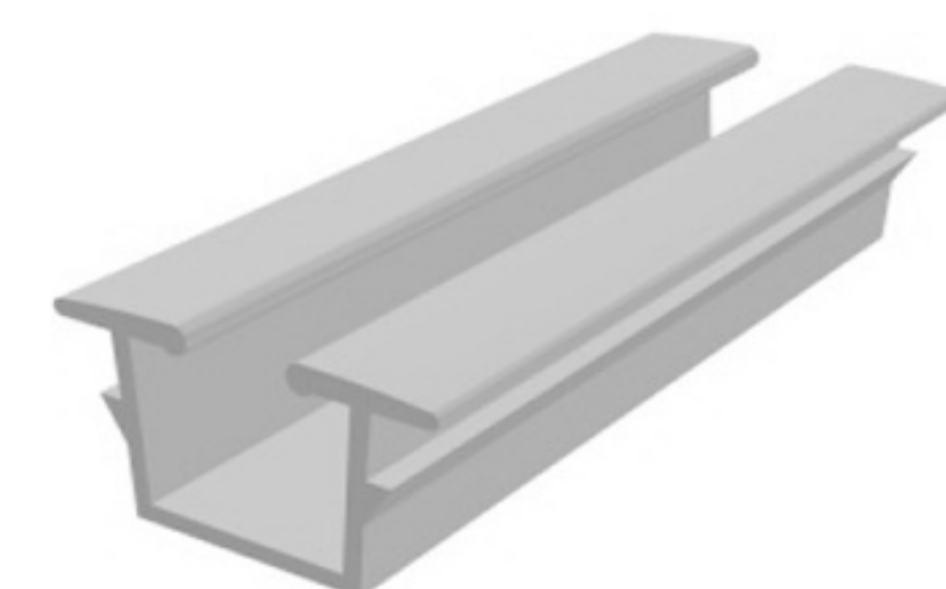

HARD PVC

Art. NO. : M76