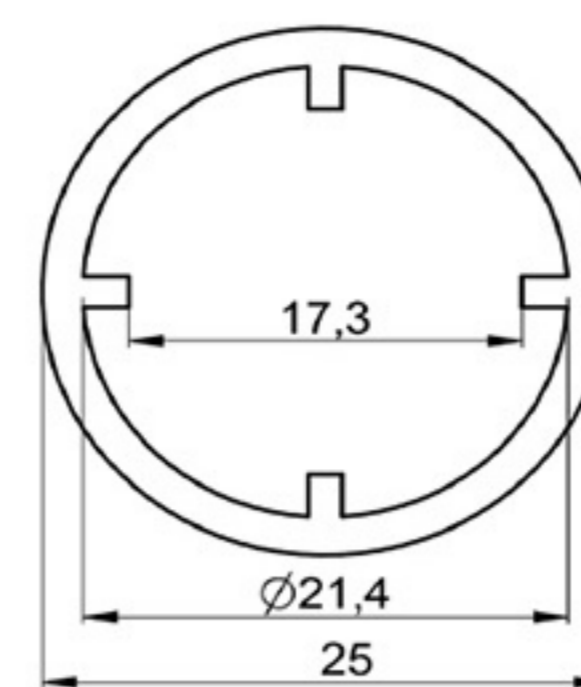

ROUND TUBE

Art. NO. : SP162