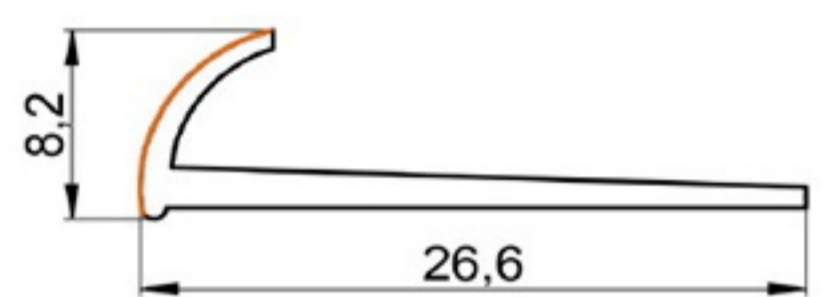

Art. NO. : M62

TUBE PROFILE

HARD PVC

Art. NO. : M81

TILES EDGE PROFILE

HARD PVC

Art. NO. : M63 & M63L

TUBE PROFILE