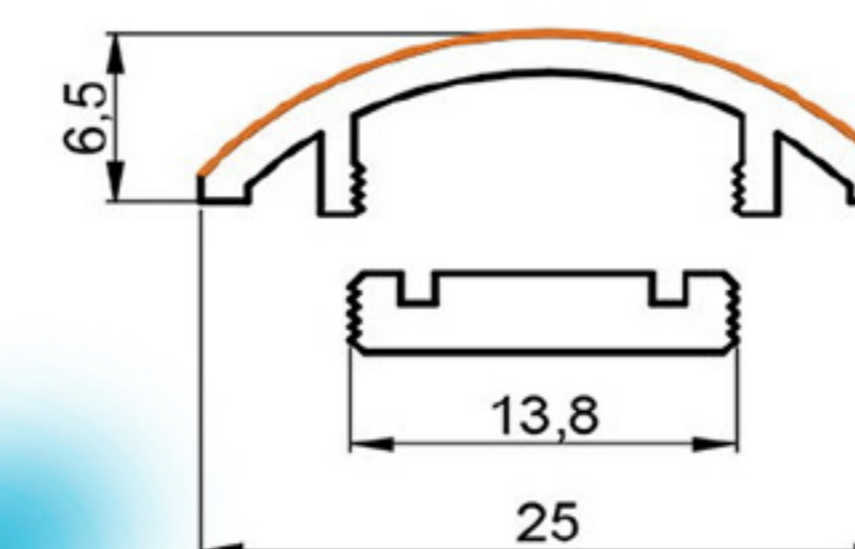

HARD PVC

Art. NO. : M10

HARD PVC

Art. NO. : M12/1 & 2

HARD PVC

Art. NO. : M15

HARD PVC

Art. NO. : M16

HARD / CO EXT. PVC

Art. NO. : M30

HARD PVC

Art. NO. : M39

HARD / SOFT PVC

Art. NO. : M51

HARD / SOFT PVC

Art. NO. : M52

DUST SEALING PROFILE

SOFT PVC

Art. NO. : M55

HARD PVC

Art. NO. : M60