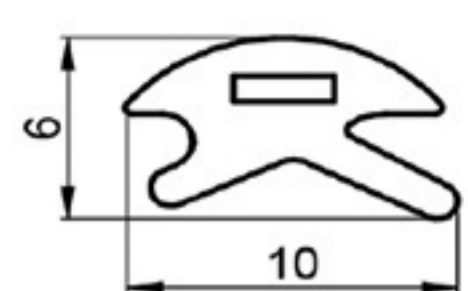

HARD PVC

Art. NO. : SP142

DUST-PROOF PROFILE

HARD PVC

Art. NO. : SP151

PARTITION BUMPER

SOFT PVC

Art. NO. : SP152