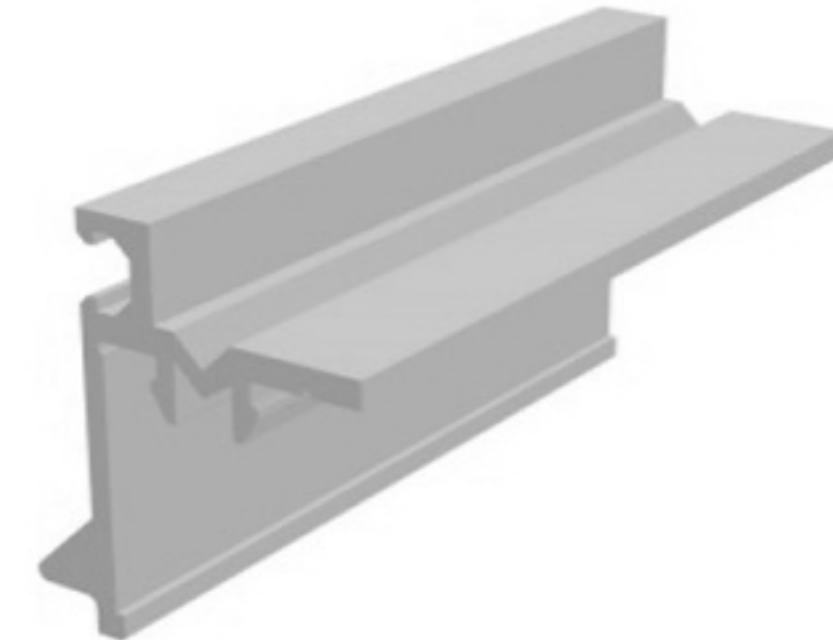

HARD PVC

Art. NO. : SP79