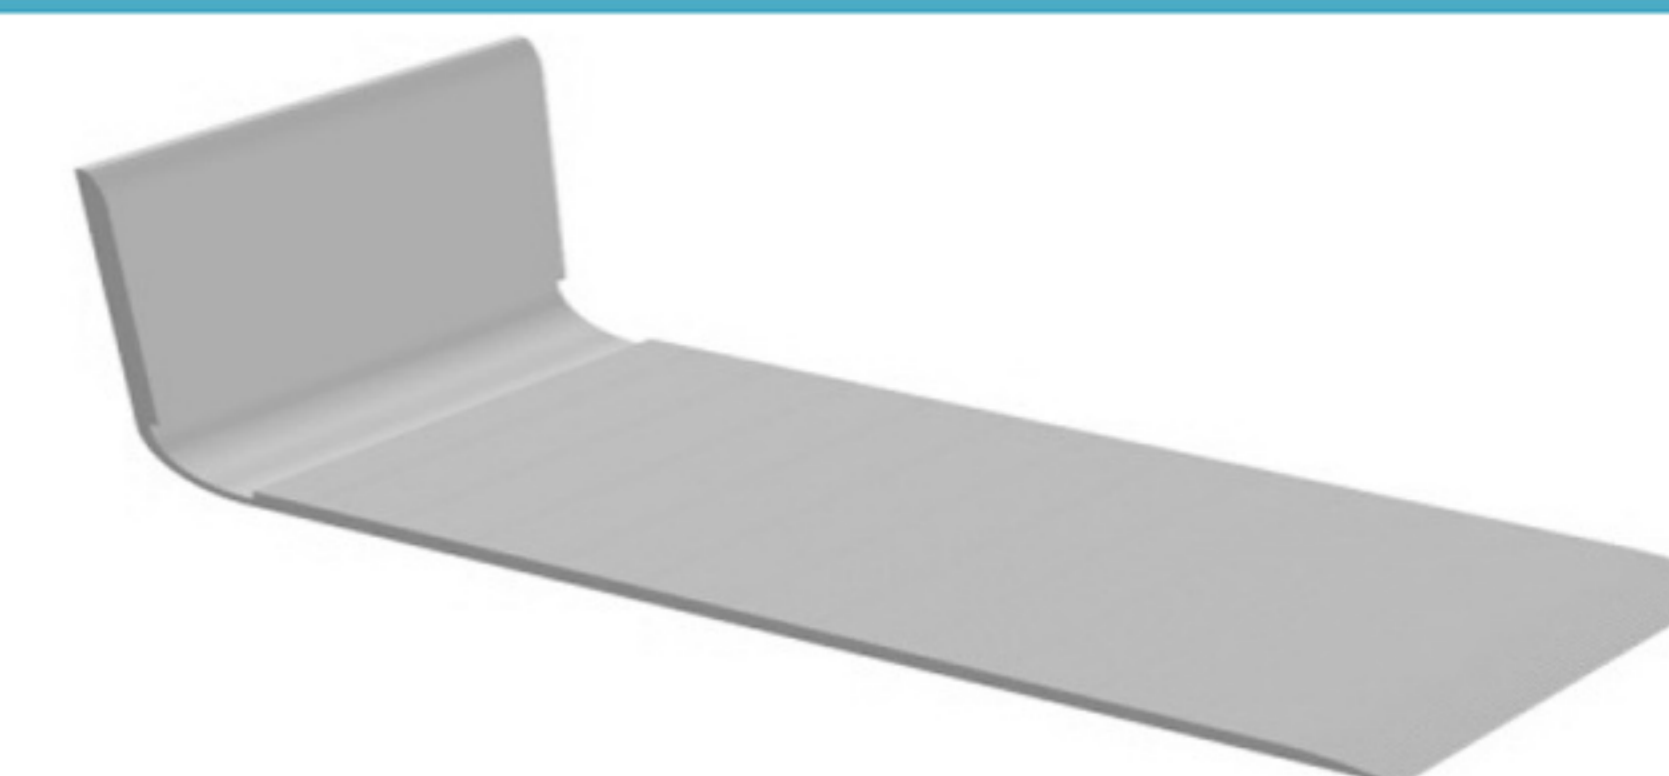

SOFT PVC

Art. NO. : SP34

Art. NO. : SP33