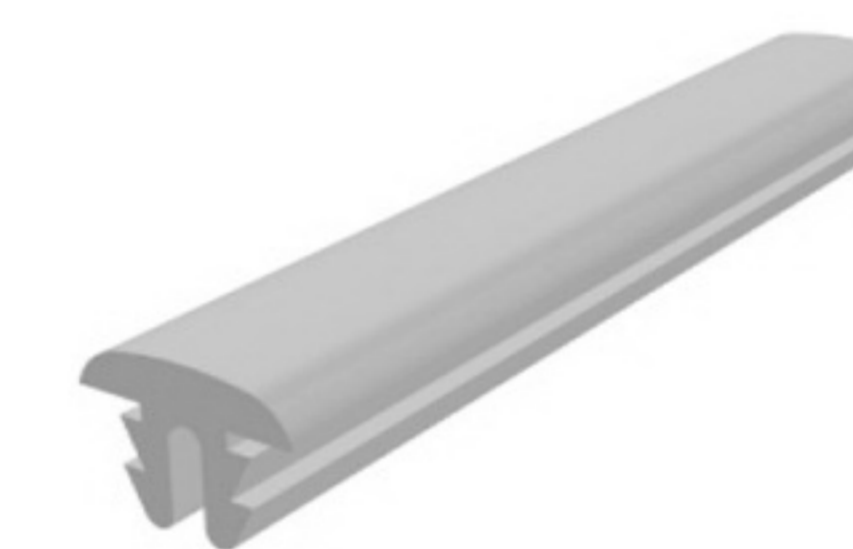

HARD PVC

Art. NO. : M39

INSERTING DECO PROFILE

HARD / SOFT PVC

Art. NO. : M51

INSERTING DECO PROFILE

HARD / SOFT PVC

Art. NO. : M52