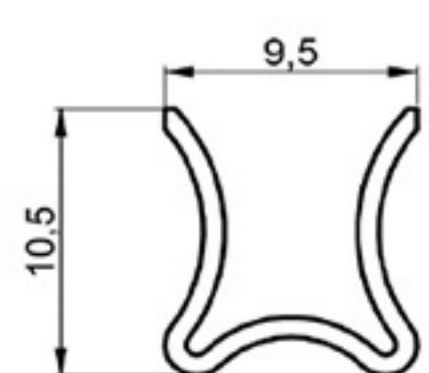

PARTITION BUMPER

Art. NO. : SP161