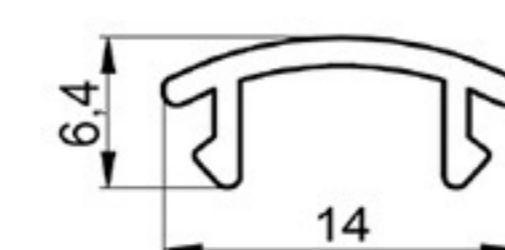

BUMPER PROFILE CO EXT. PVC Art. NO. : SP202

BUMPER PROFILE CO EXT. PVC Art. NO. : SP203

LIGHTING COVER PROFILE POLYCARBONATE Art. NO. : SP204

PARTITION BUMPER PROFILE HARD PVC Art. NO. : SP207

LIGHTING PROFILE