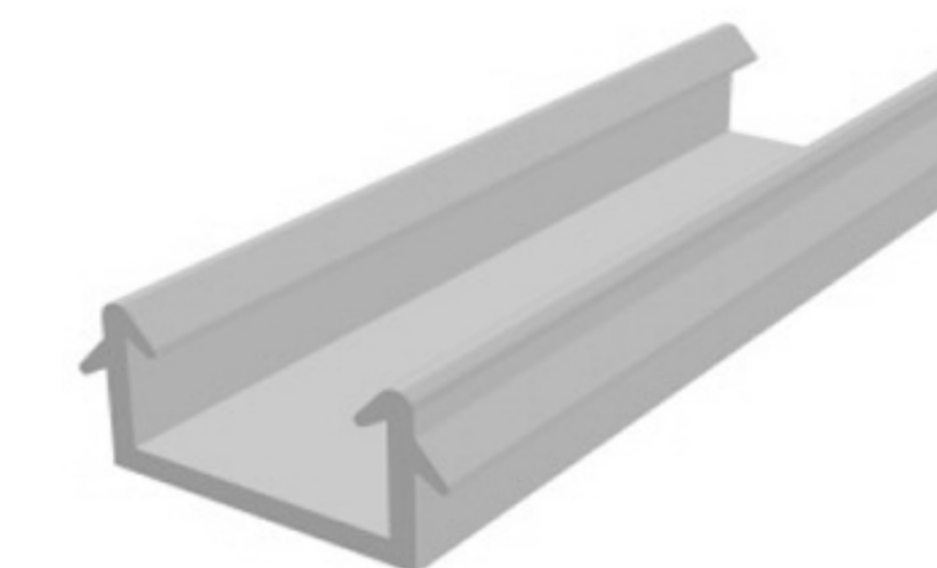

HARD PVC

Art. NO. : M82

StAIRS-STEPS PROFILE

SOFT PVC

Art. NO. : M65

WALL SKIRTING CONNECTOR

HARD PVC

Art. NO. : M84