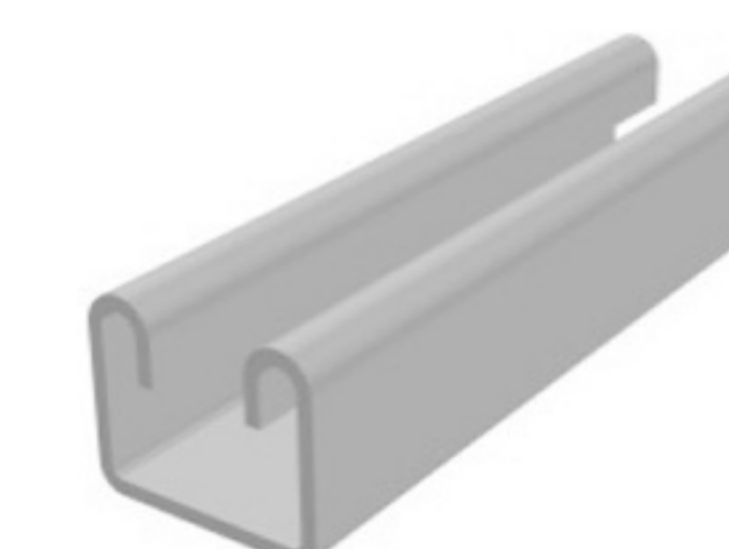

HARD PVC

Art. NO. : SP42/4