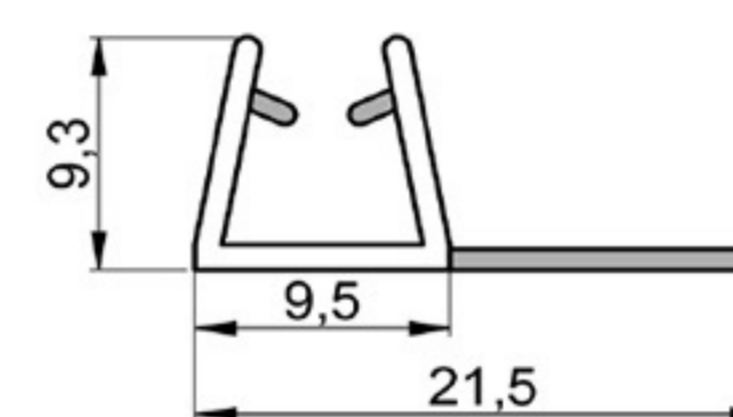

GLASS HOLDER

Art. NO. : SP167