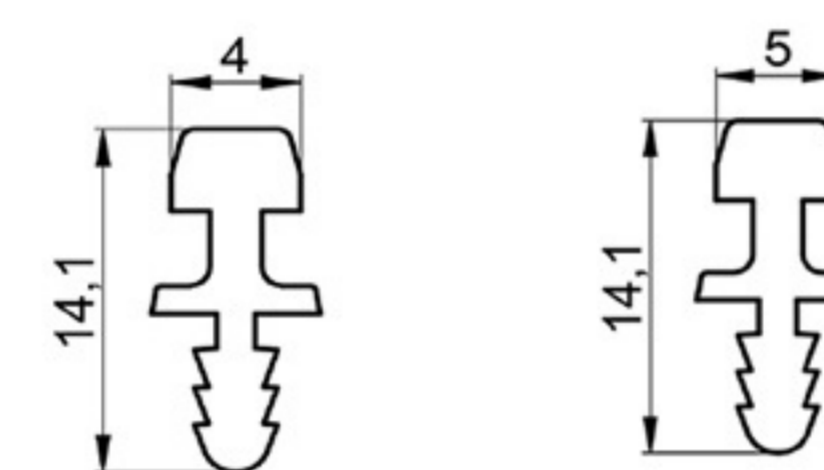

HARD PVC

Art. NO. : Z48/4&Z48/5

GUIDE RAIL PROFILE

HARD PVC

Art. NO. : Z49