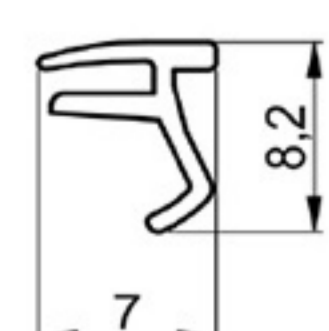

LIGHTING PROFILE

CO EXT. PVC

Art. NO. : SP208

LAMP COVER PROFILE

POLYCARBONATE

Art. NO. : SP216

LIGHTING COVER PROFILE

POLYCARBONATE

Art. NO. : SP211

LIGHTING COVER PROFILE

POLYCARBONATE

Art. NO. : SP217

LIGHTING COVER PROFILE

POLYCARBONATE

Art. NO. : SP212

LIGHTING COVER PROFILE

POLYCARBONATE

Art. NO. : SP218

LIGHTING COVER PROFILE

ACRYLIC

Art. NO. : SP213

LIGHTING COVER PROFILE

POLYCARBONATE

Art. NO. : SP219

BUMPER PROFILE

CO EXT. PVC

Art. NO. : SP214

LIGHTING COVER PROFILE

POLYCARBONATE

Art. NO. : SP215