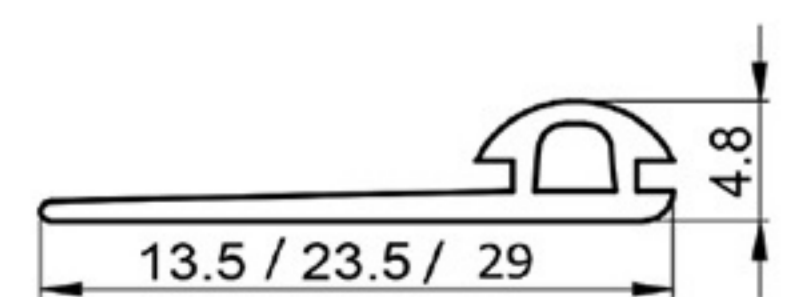

SKIRTING PROFILE

SOFT PVC

Art. NO. : SP53