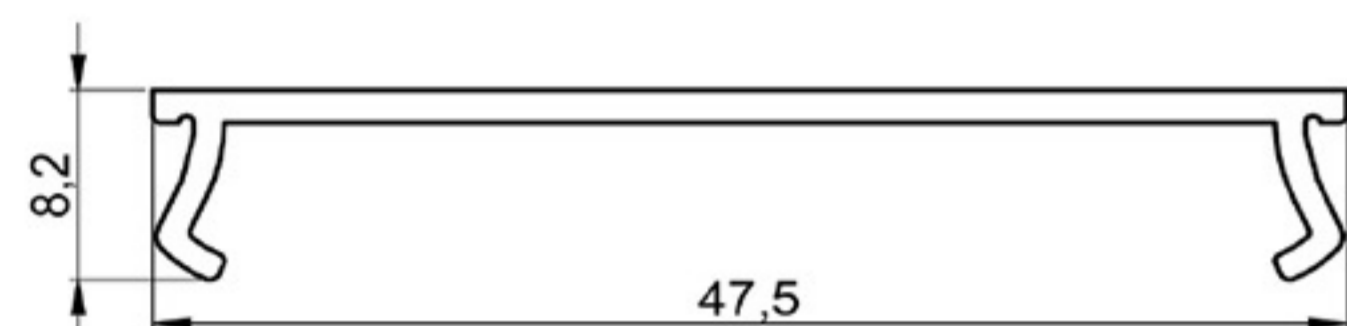

LIGHTING COVER PROFILE

POLYCARBONATE

Art. NO. : SP211