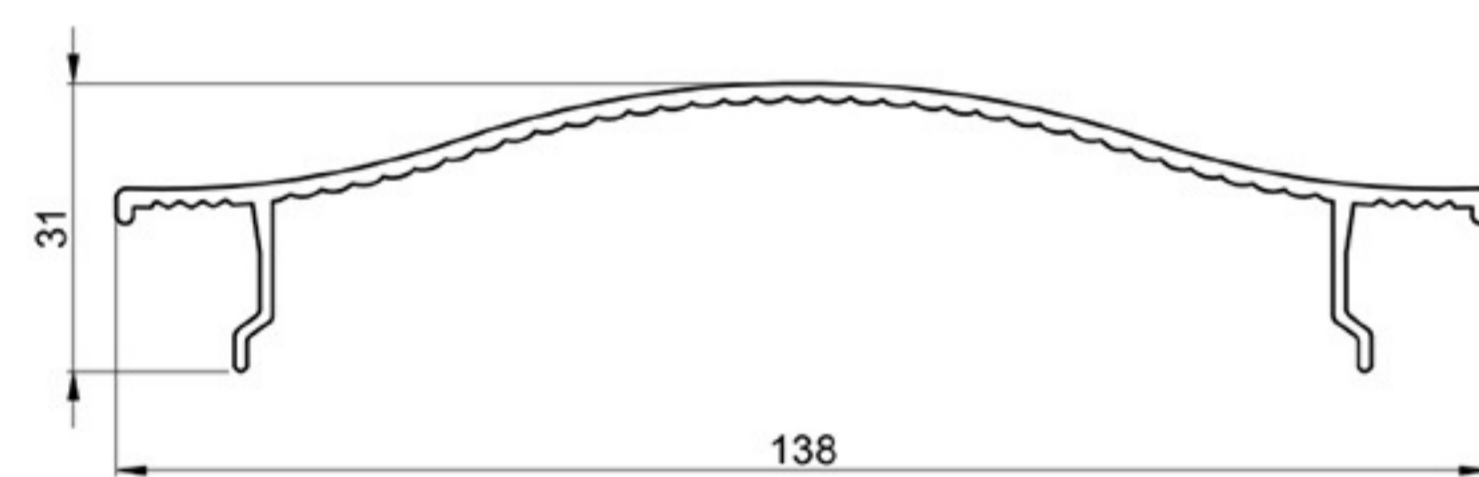

SHEET METAL CONNECTOR

LIGHTING COVER PROFILE