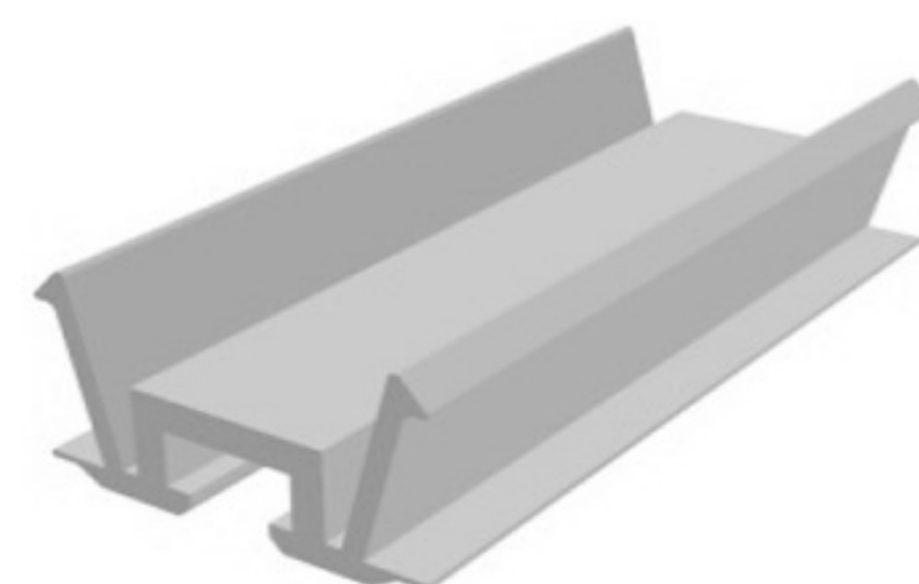

Art. NO. : SP114

Art. NO. : SP115

Art. NO. : SP117

Art. NO. : SP118

Art. NO. : SP119

Art. NO. : SP120