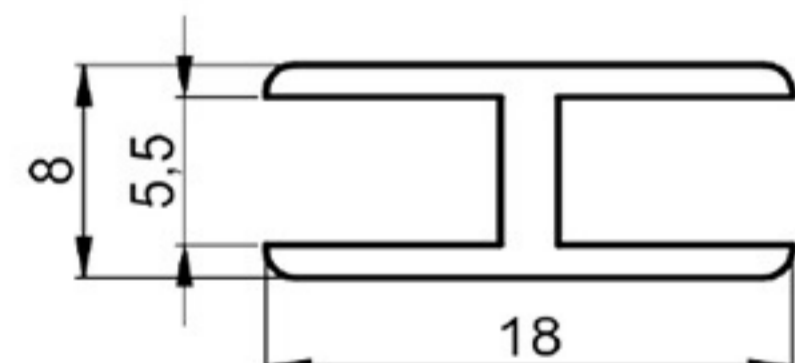

GUIDE RAIL PROFILE

HARD PVC

Art. NO. : M66/5.5