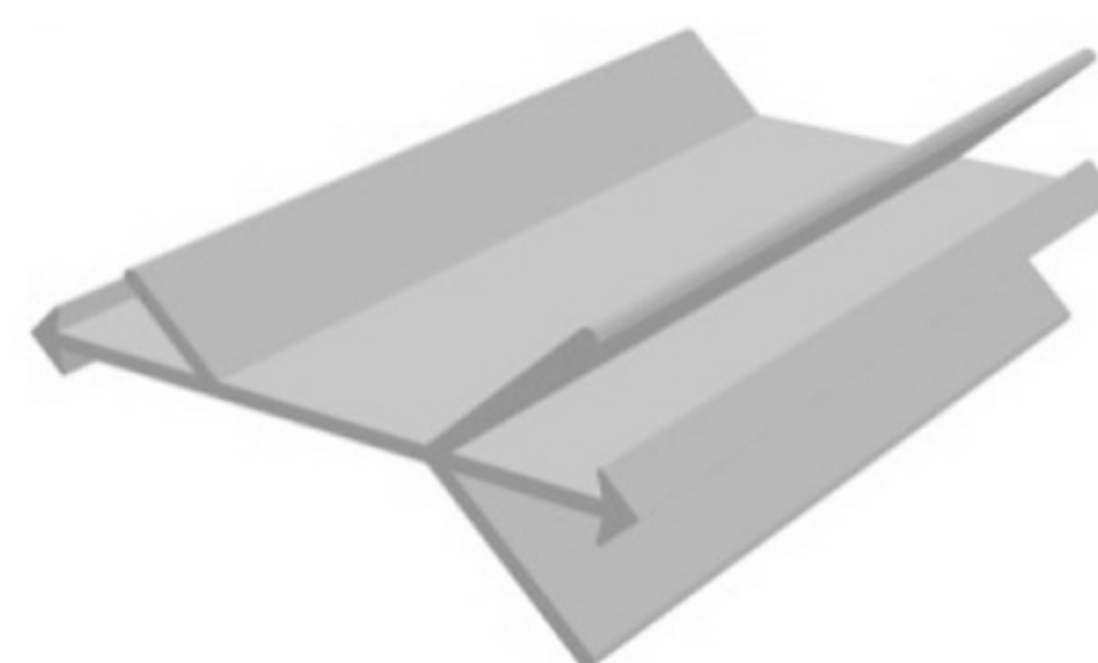

FOLDING DOOR HINGE

SOFT PVC

Art. NO. : SP05