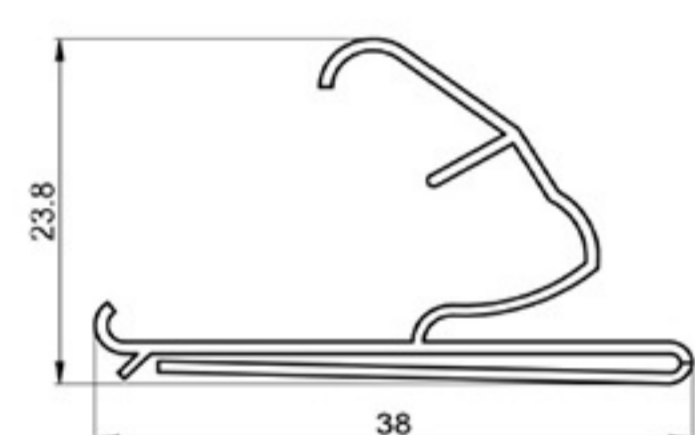

LAMP COVER

MARKET LABEL'S HOLDER