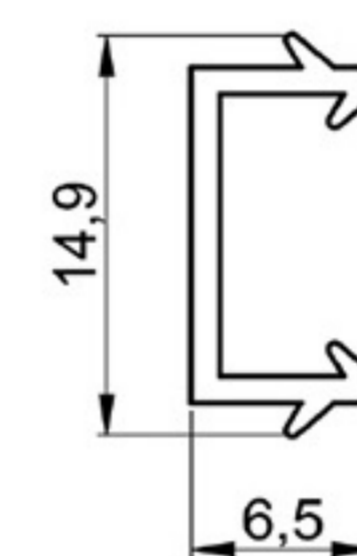

HARD PVC

Art. NO. : M82

StAIRS-STEPS PROFILE

SOFT PVC

Art. NO. : M65

WALL SKIRTING CONNECTOR

HARD PVC

Art. NO. : M84