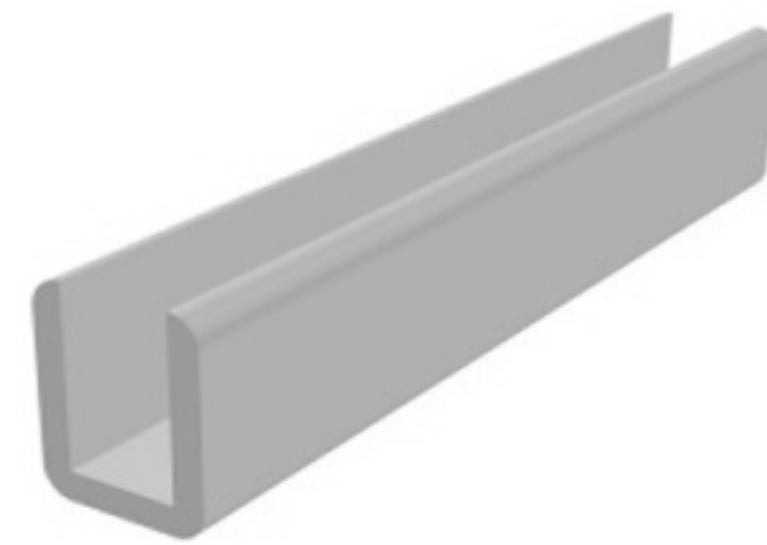

HARD PVC

Art. NO. : SP51