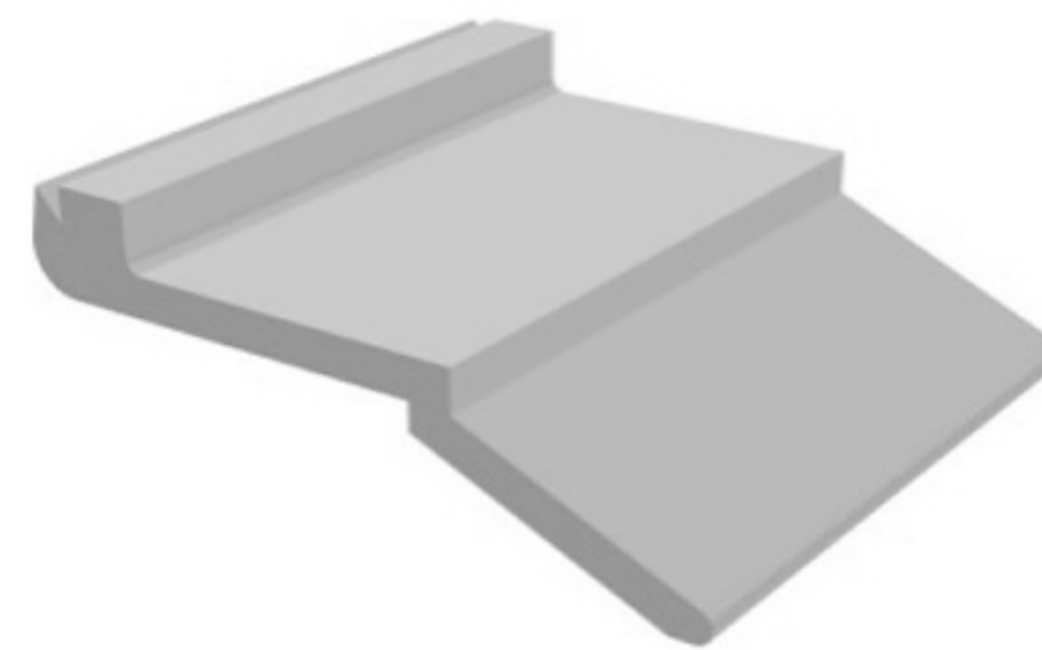

HARD PVC

Art. NO. : SP109

TILES INTERNAL ANGLE

HARD PVC

Art. NO. : SP115

PROFILE FOR PARTITIONS

HARD PVC

Art. NO. : SP110