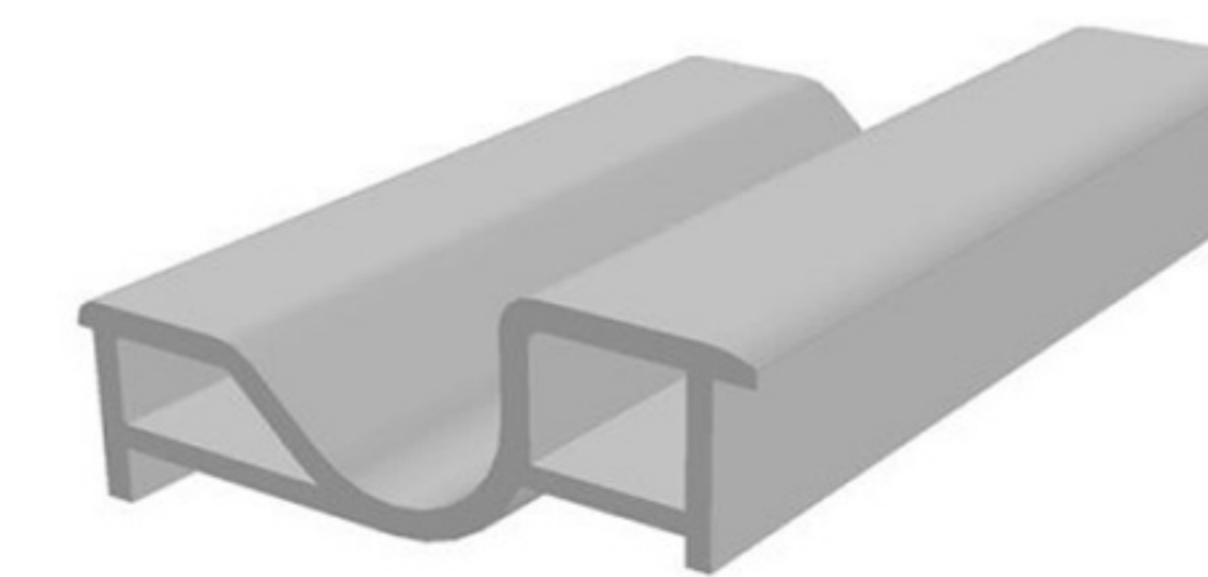

HARD PVC

Art. NO. : SP180