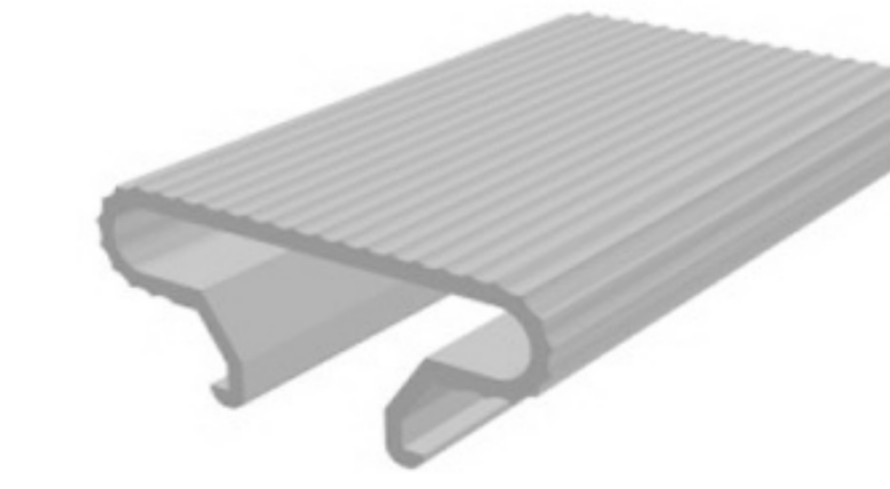

Art. NO. : SP101

PROFILE FOR PARTITIONS

HARD PVC

Art. NO. : SP95

GUIDE RAIL PROFILE

HARD PVC

Art. NO. : SP102

PROFILE FOR PARTITIONS