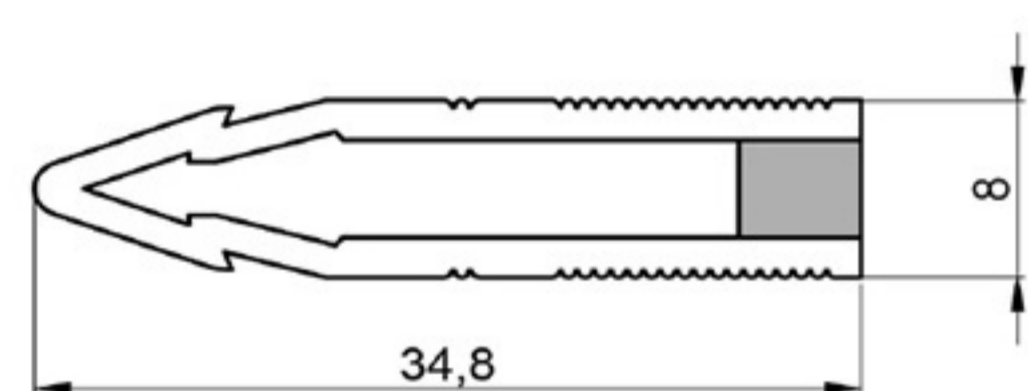

Art. NO. : SP193

DECORATIVE PARTITIONS COVER HARD PVC Art. NO. : SP194

DECORATIVE PARTITIONS COVER HARD PVC Art. NO. : SP195

CONSTRUCTIONS PROFILE CO EXT. PVC Art. NO. : SP196

LAMP COVER PROFILE POLYCARBONATE Art. NO. : SP197