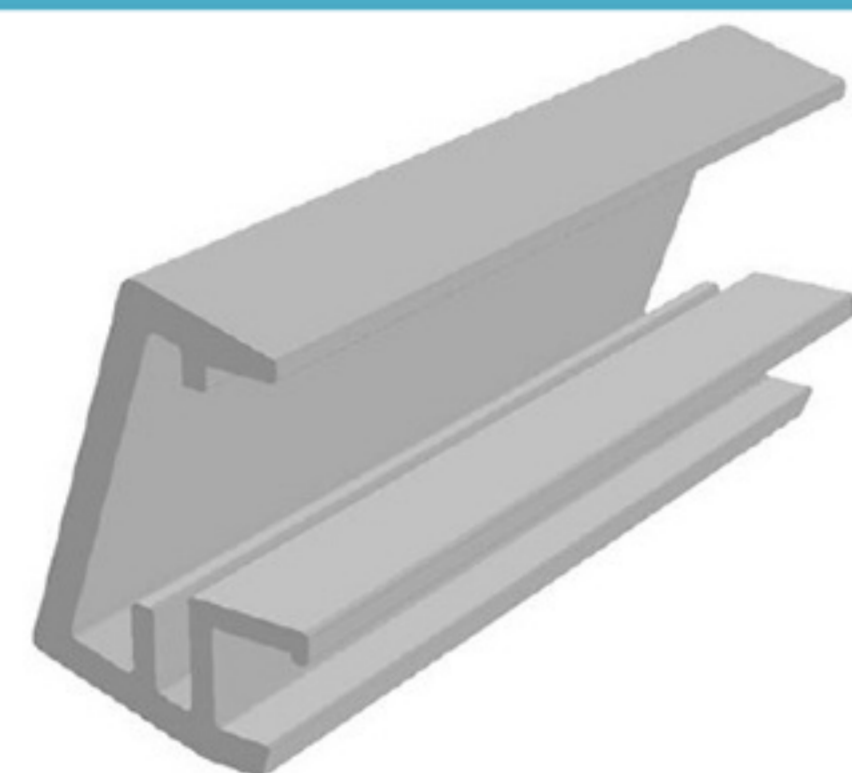

CONSTRUCTIONS PROFILE CO EXT. PVC Art. NO. : SP196