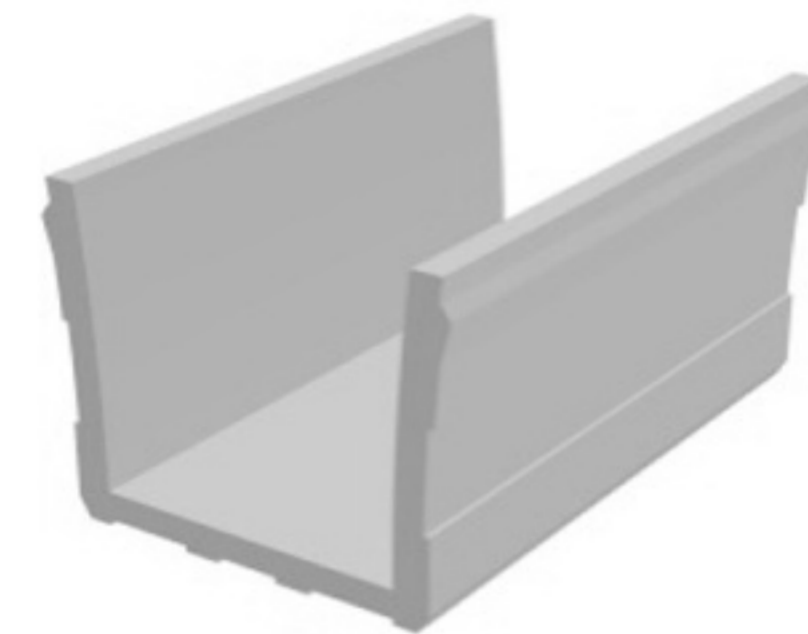

Art. NO. : SP114

Art. NO. : SP115

HARD PVC

Art. NO. : SP117

Art. NO. : SP118

Art. NO. : SP119

Art. NO. : SP120