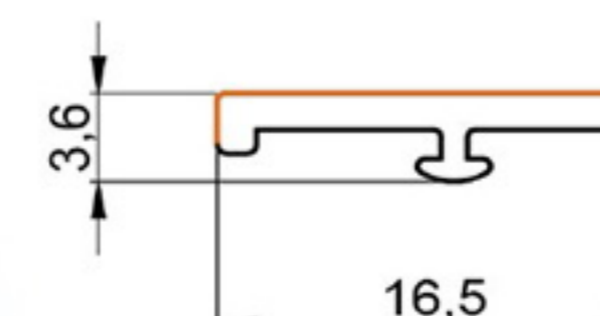

Art. NO. : SP193

DECORATIVE PARTITIONS COVER HARD PVC Art. NO. : SP194

DECORATIVE PARTITIONS COVER HARD PVC Art. NO. : SP195

CONSTRUCTIONS PROFILE CO EXT. PVC Art. NO. : SP196

LAMP COVER PROFILE POLYCARBONATE Art. NO. : SP197