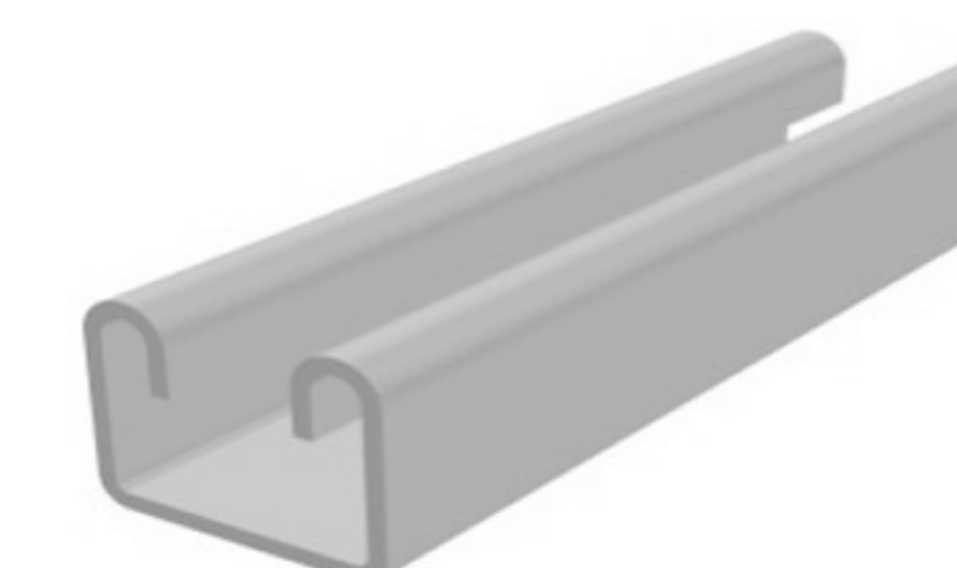

HARD PVC

GUIDE RAIL PROFILE

Art. NO. : SP42/6