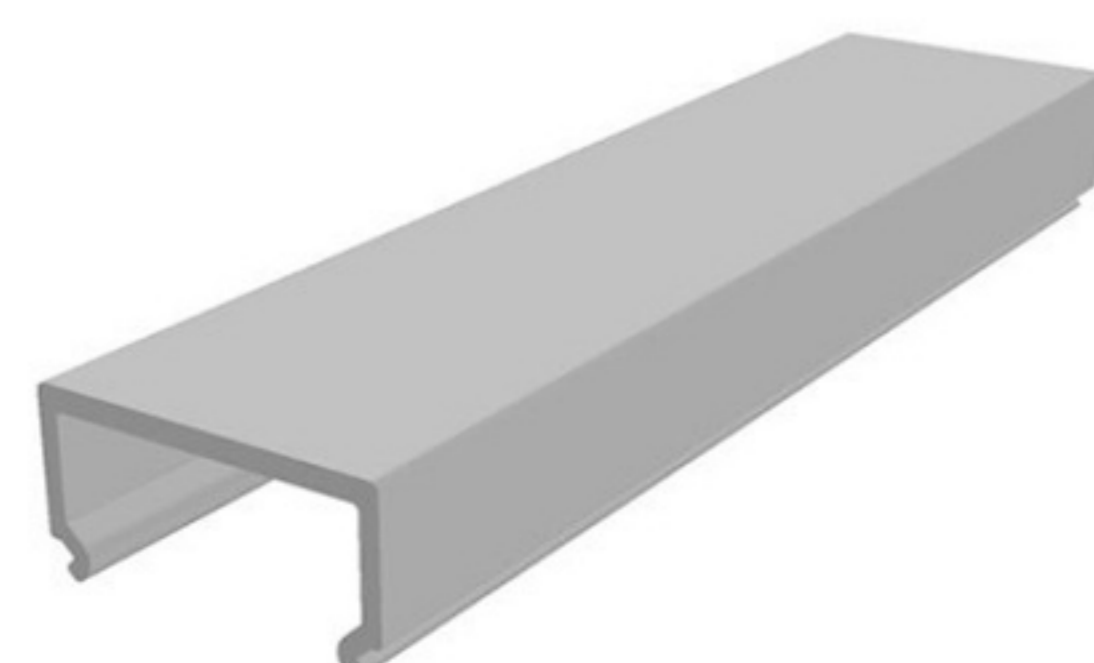

POLYCARBONATE

Art. NO. : M167

HARD PVC

Art. NO. : ZS13