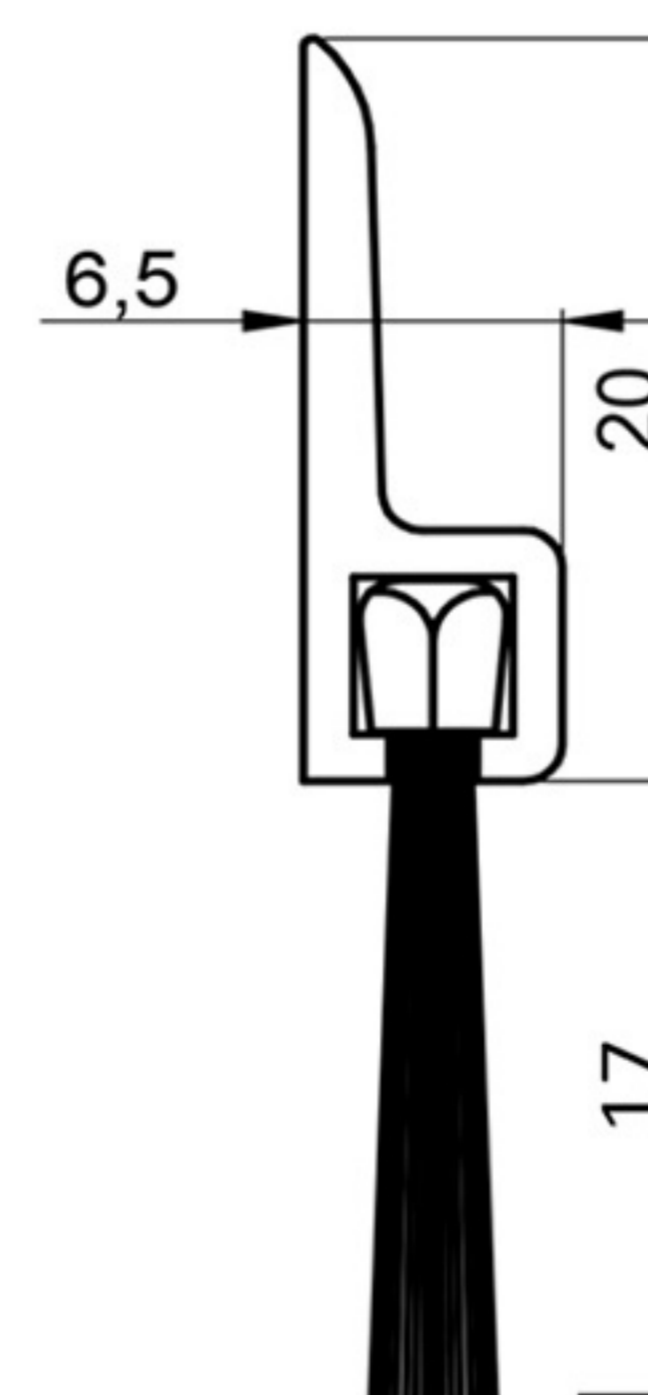

HARD PVC

Art. NO. : M131