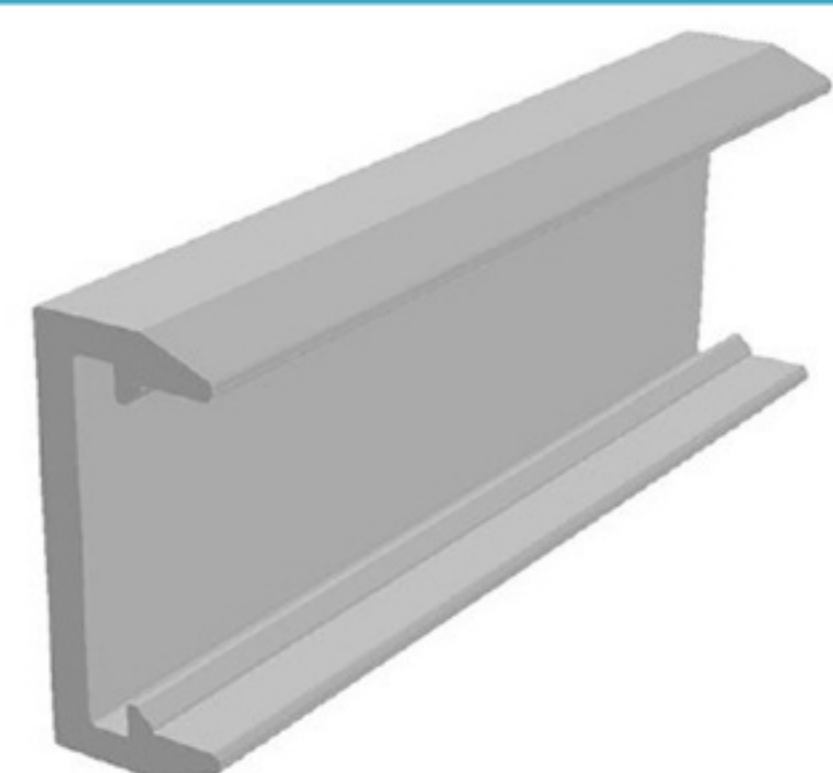

DECORATIVE PARTITIONS COVER HARD PVC Art. NO. : SP195