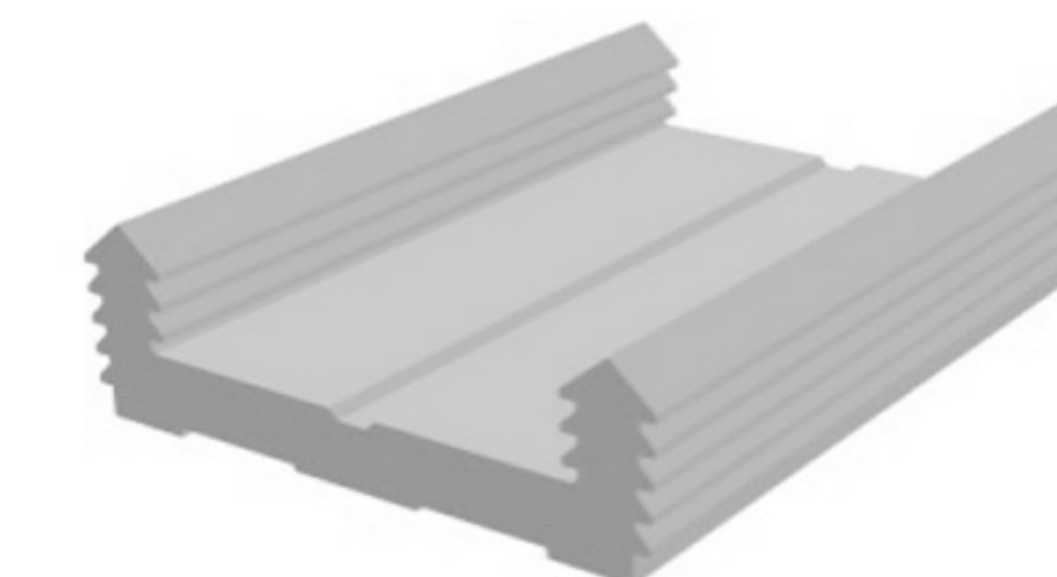

WALL SKIRTING CONNECTOR

HARD PVC

Art. NO. : SP20