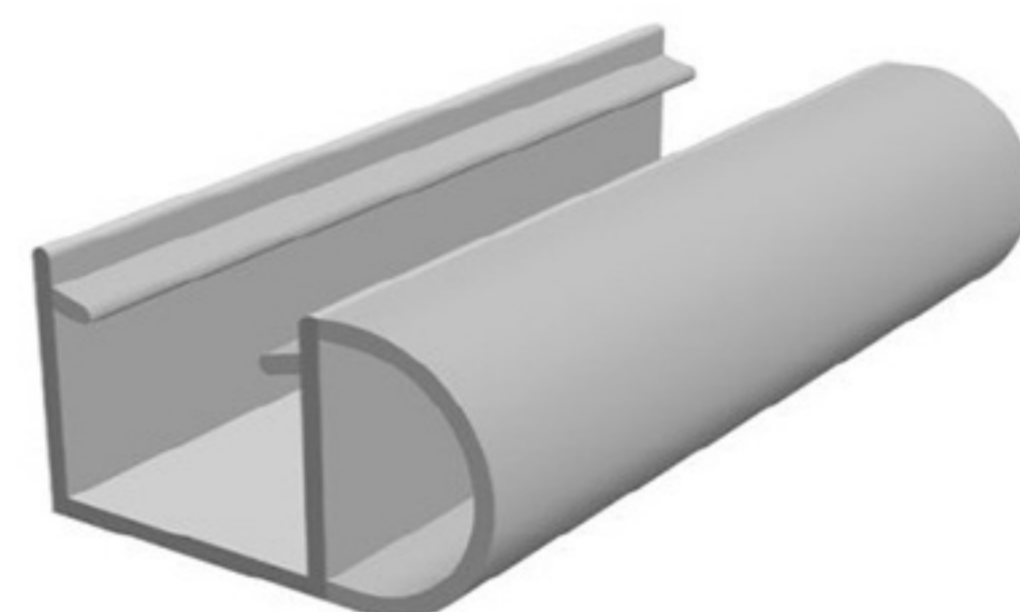

Art. NO. : SP176

Art. NO. : SP177

SOFT PVC

Art. NO. : SP178

Art. NO. : SP179

Art. NO. : SP180

Art. NO. : SP181