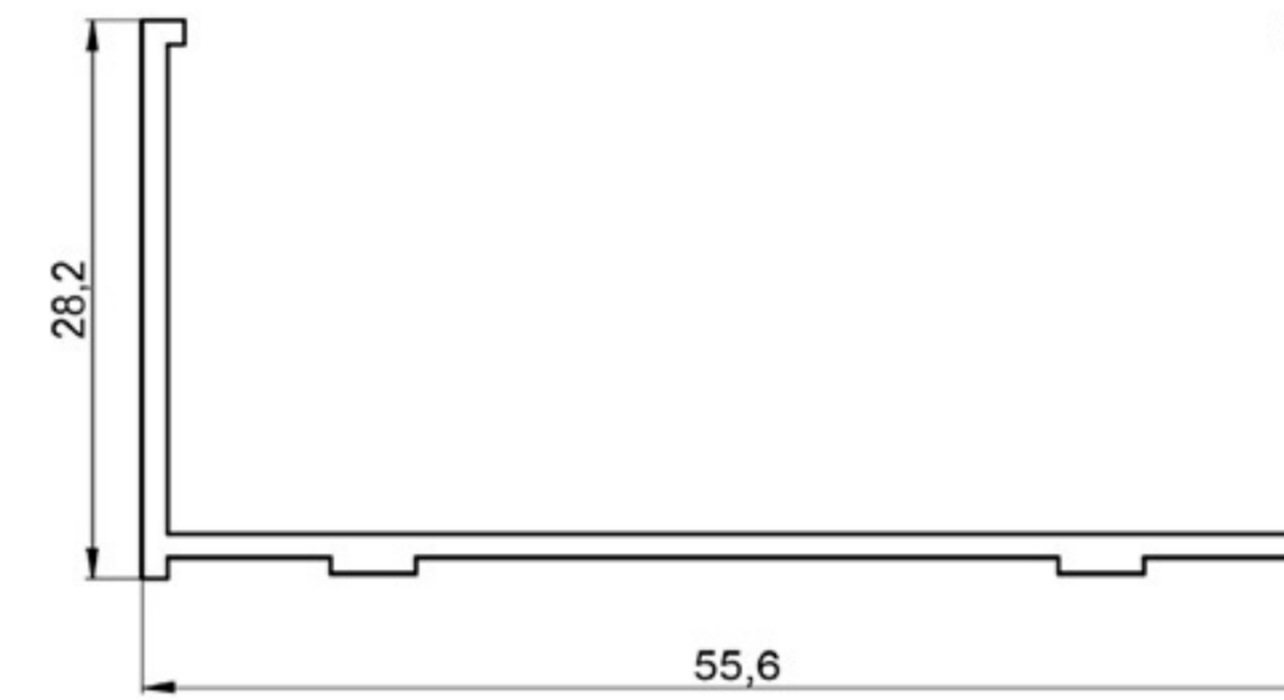

Art. NO. : SP73

WALL BUMPER PROFILE

SOFT PVC

Art. NO. : SP67

PROFILE FOR PARTITIONS

HARD PVC

Art. NO. : SP74

U SHAPE PROFILE