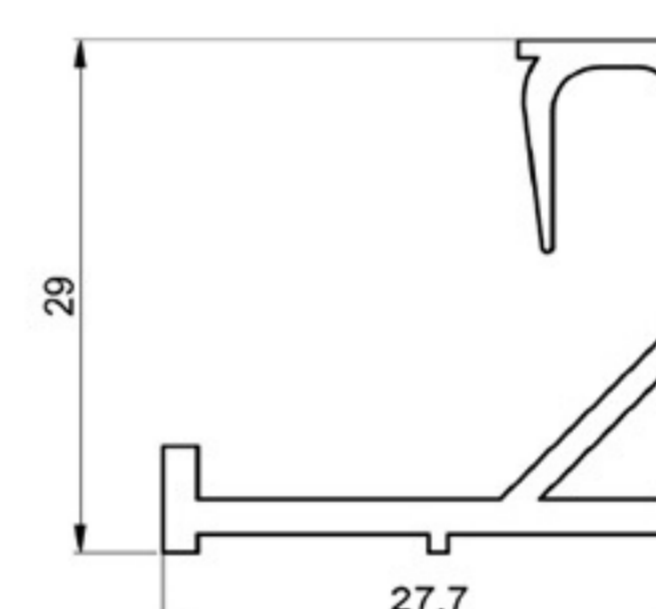

CURTAIN HOLDER

HARD PVC

Art. NO. : SP23