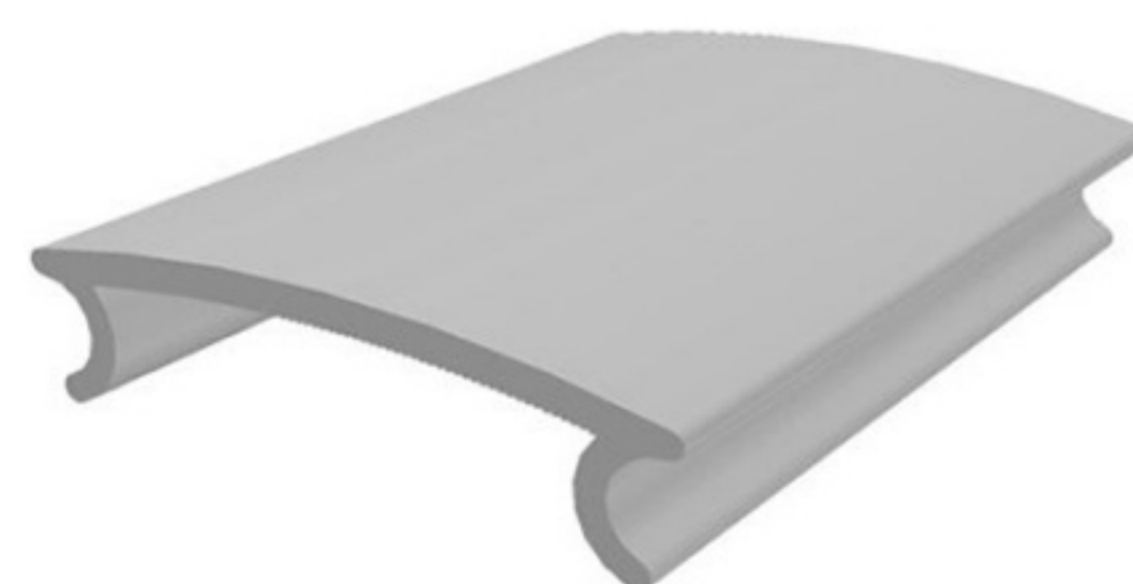

POLYCARBONATE