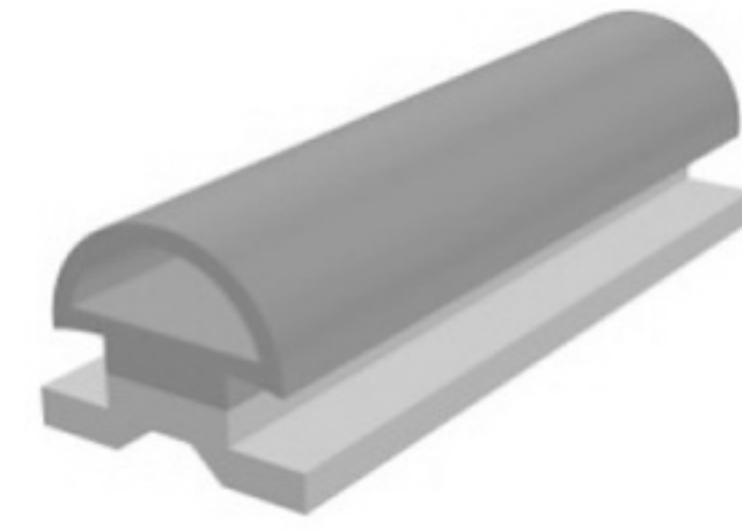

Art. NO. : SP114

HARD PVC

Art. NO. : SP115

Art. NO. : SP117

Art. NO. : SP118

Art. NO. : SP119

Art. NO. : SP120