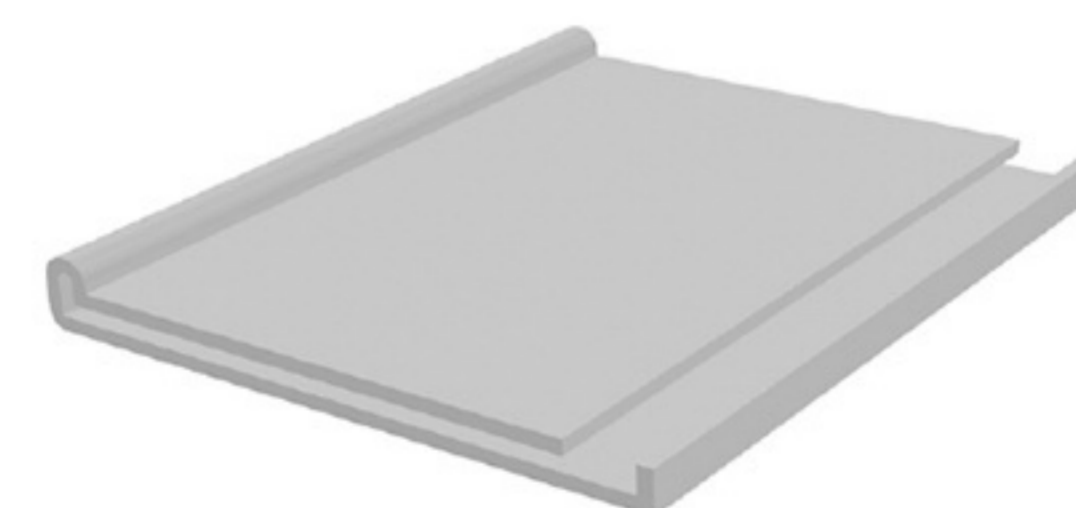

HARD PVC

Art. NO. : SP141