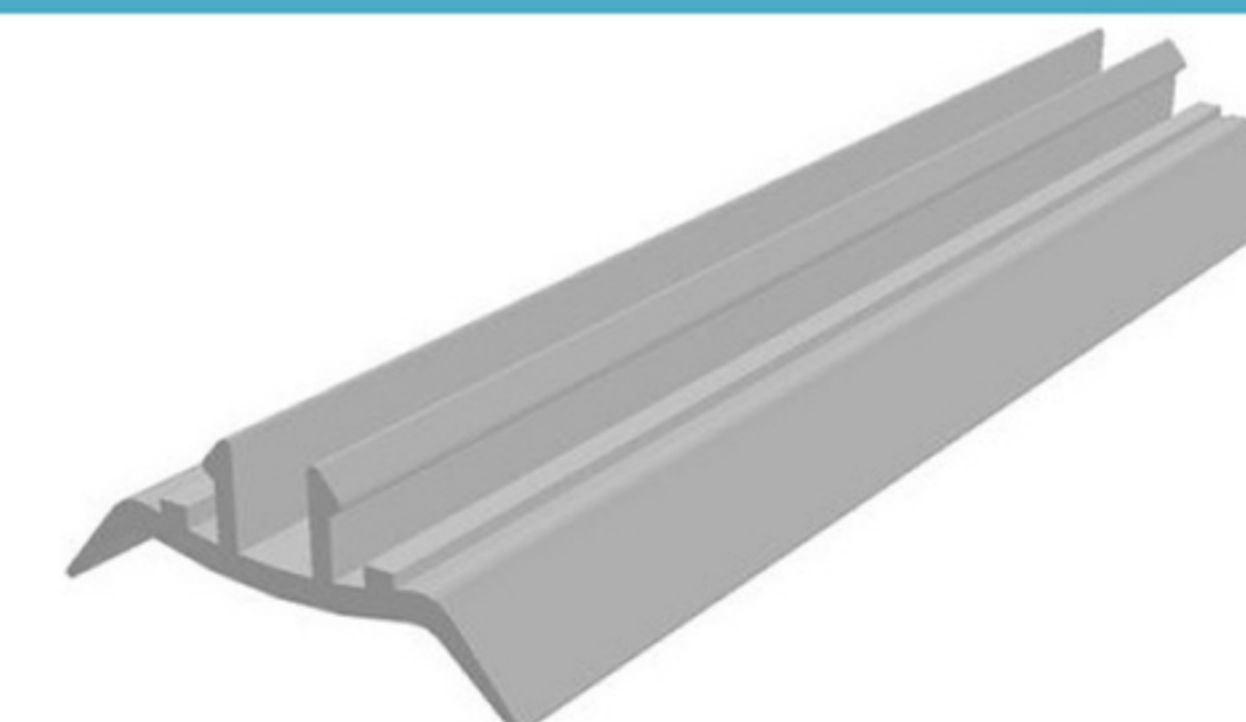

POLYCARBONATE

Art. NO. : SP185

PARTITIONS SEALING PROFILE

CO EXT. PVC

Art. NO. : SP191

MARKET LABEL'S HOLDER PROFILE

HARD PVC

Art. NO. : SP186