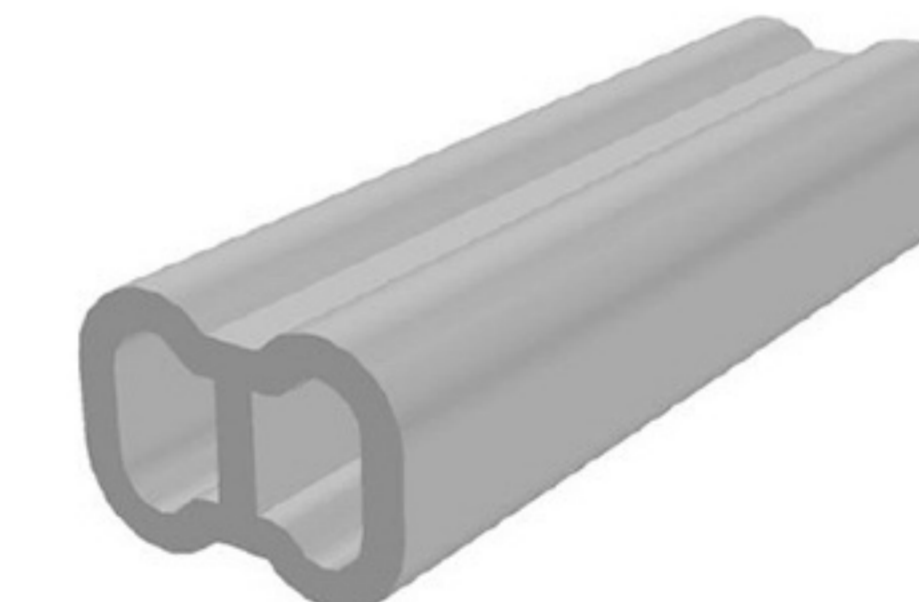

HARD PVC

Art. NO. : SP179