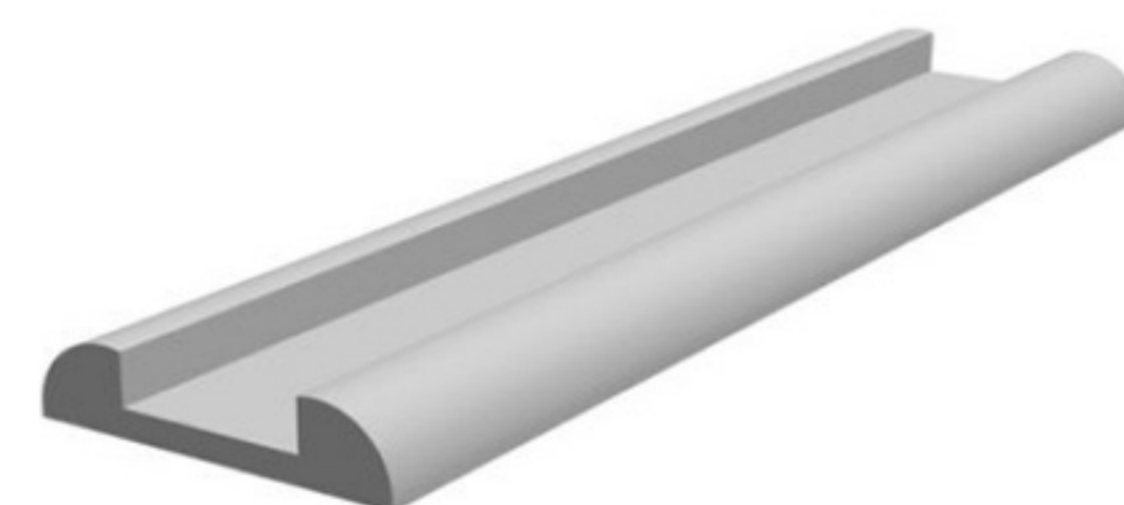

ACRYLIC

Art. NO. : SP156