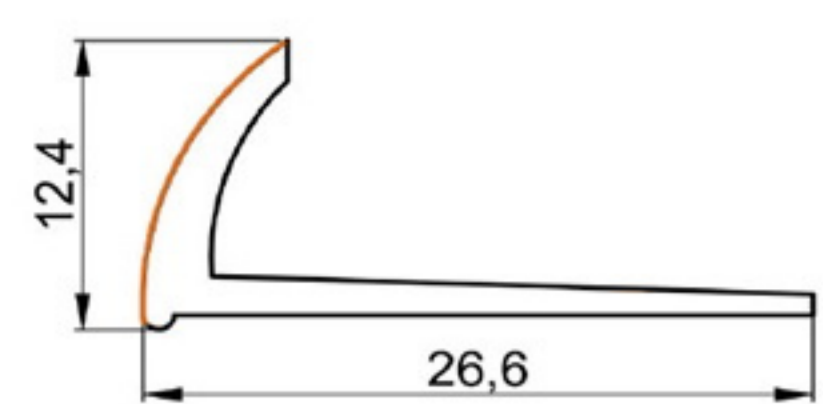

TILES EDGE PROFILE

HARD PVC

Art. NO. : M62