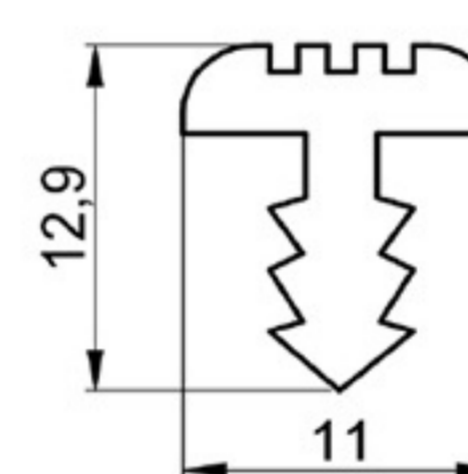

CONNECTOR PROFILE 4mm

HARD PVC

Art. NO. : M66

StAIRS-STEPS PROFILE

SOFT PVC

Art. NO. : M85

CONNECTOR PROFILE 5mm

HARD PVC