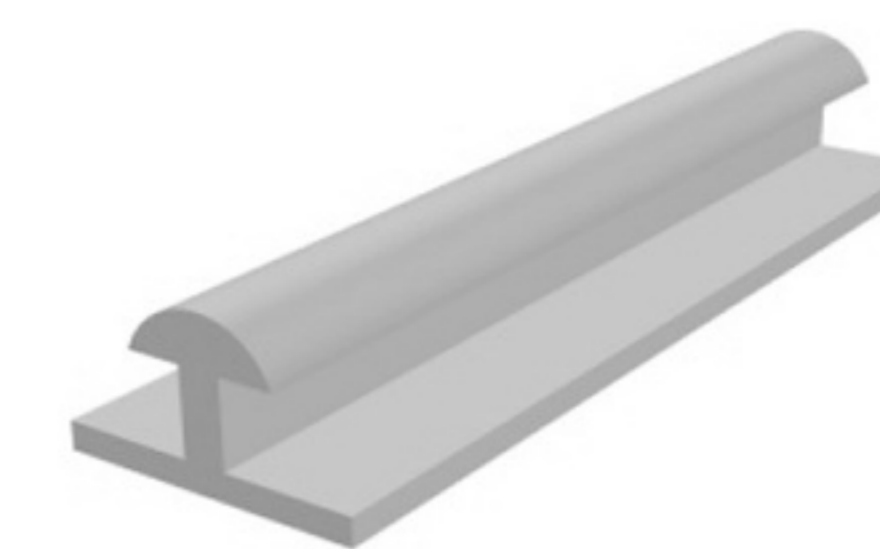

CONNECTING PROFILE

HARD / SOFT PVC

Art. NO. : SP19