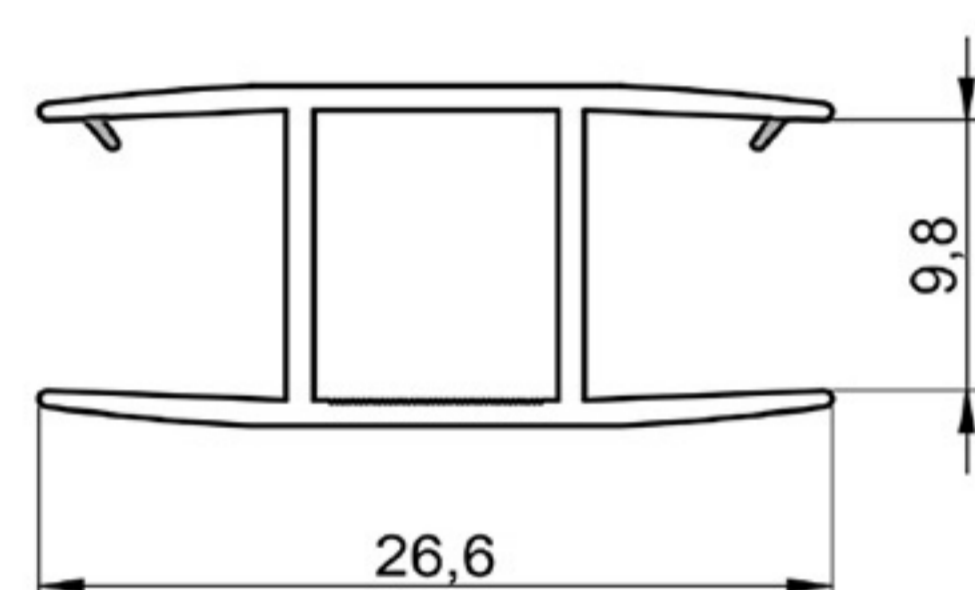

GLASS PARTITIONS CONNECTOR

CO EXT. PVC

Art. NO. : SP123