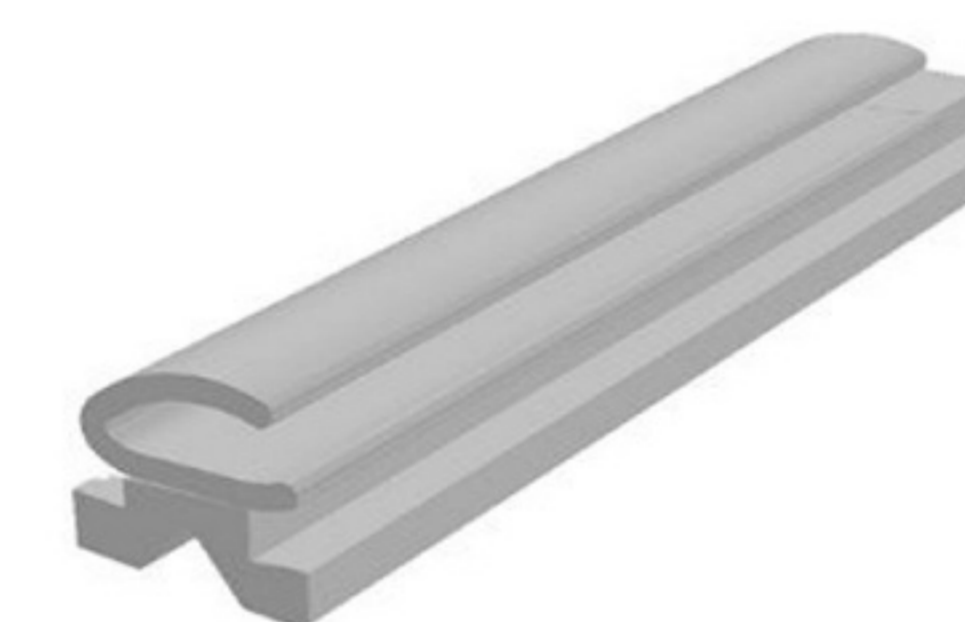

BUMPER PROFILE CO EXT. PVC Art. NO. : SP203