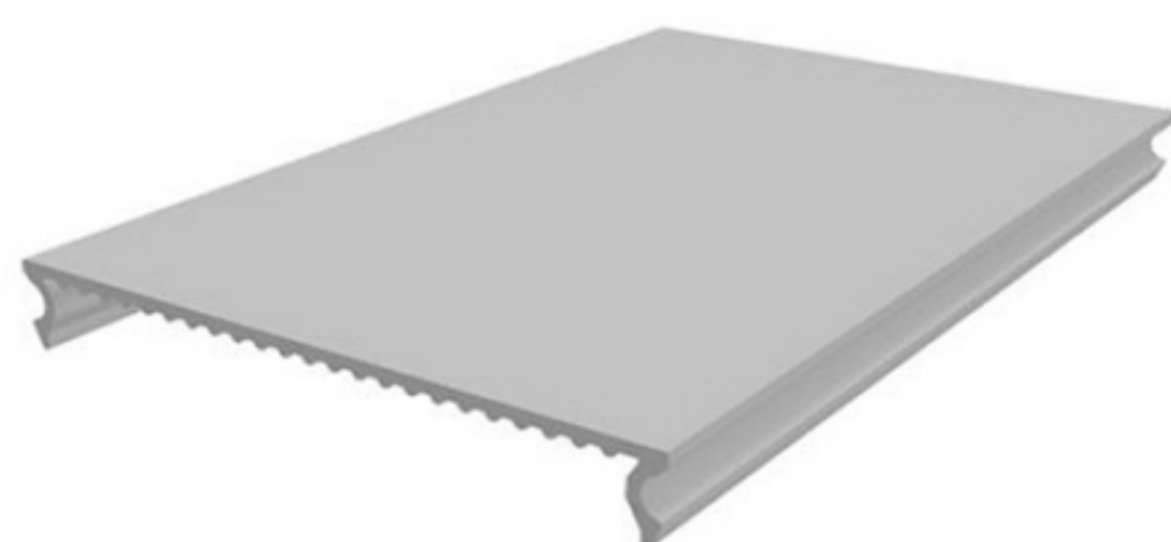

LIGHTING COVER PROFILE

POLYCARBONATE

Art. NO. : SP217

LIGHTING COVER PROFILE

POLYCARBONATE

Art. NO. : SP212

LIGHTING COVER PROFILE

POLYCARBONATE