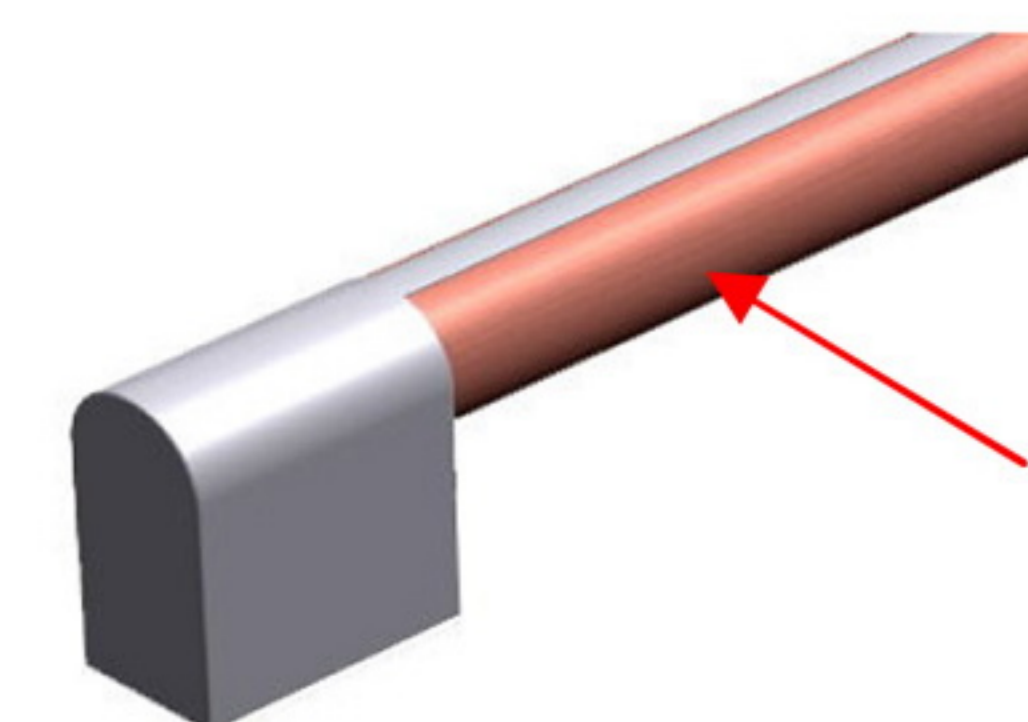

**SMD**  
MATERIALIZING  
YOUR  
VISIONS

**SMD** profiles are made of high-quality plastics and are available with surface pattering and in many colors.

Standard length is 2000 mm but however length could be also delivered upon your request.

HARD PVC

Art. NO. : M90

CROSSING FOR PARQUET

HARD PVC

Art. NO. : M91

HANDLE INLAY PROFILE

HARD PVC

Art. NO. : M105