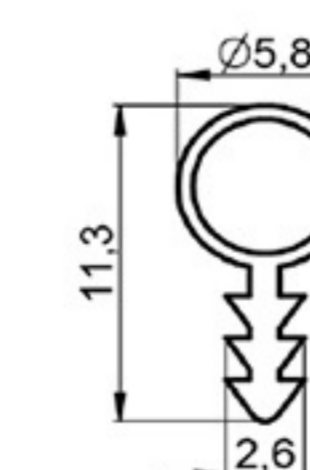

HARD PVC

Art. NO. : SP142

DUST-PROOF PROFILE

HARD PVC

Art. NO. : SP151

PARTITION BUMPER

SOFT PVC

Art. NO. : SP152