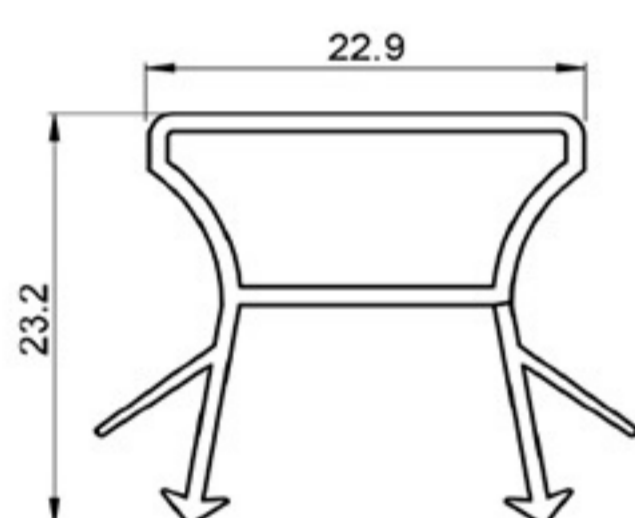

FOLDING DOOR HINGE

SOFT PVC

Art. NO. : SP06