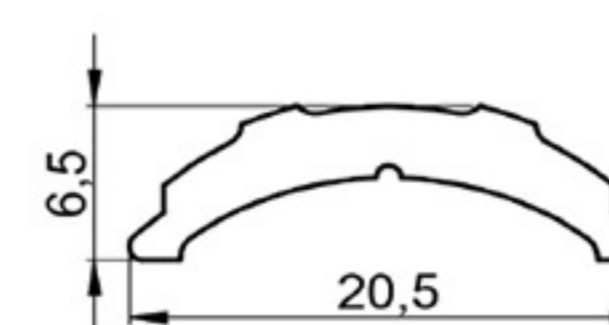

PARTITION BUMPER PROFILE

SOFT PVC

Art. NO. : SP188

PARTITION BUMPER PROFILE

SOFT PVC

Art. NO. : SP183

PARTITIONS COVER PROFILE

HARD PVC