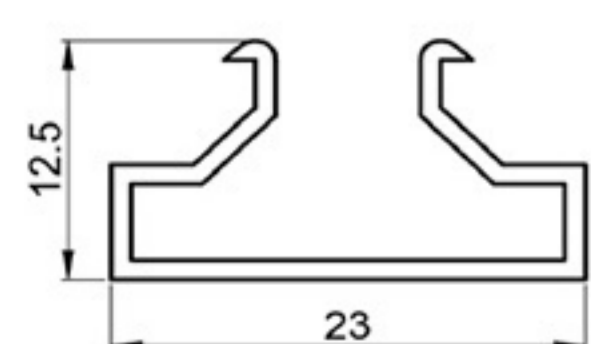

FREEZER'S FRAME

GUIDE RAIL PROFILE

SOFT PVC

Art. NO. : SP12