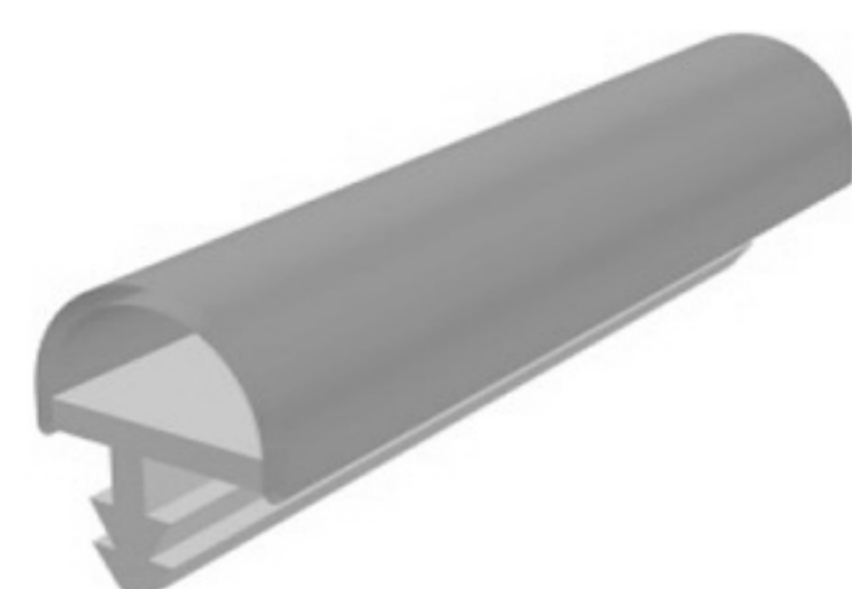

HARD PVC

EDGE PROFILE

Art. NO. : SP39

Art. NO. : SP42/4

GUIDE RAIL PROFILE

Art. NO. : SP42/6

CONNECTOR PROFILE

Art. NO. : SP44