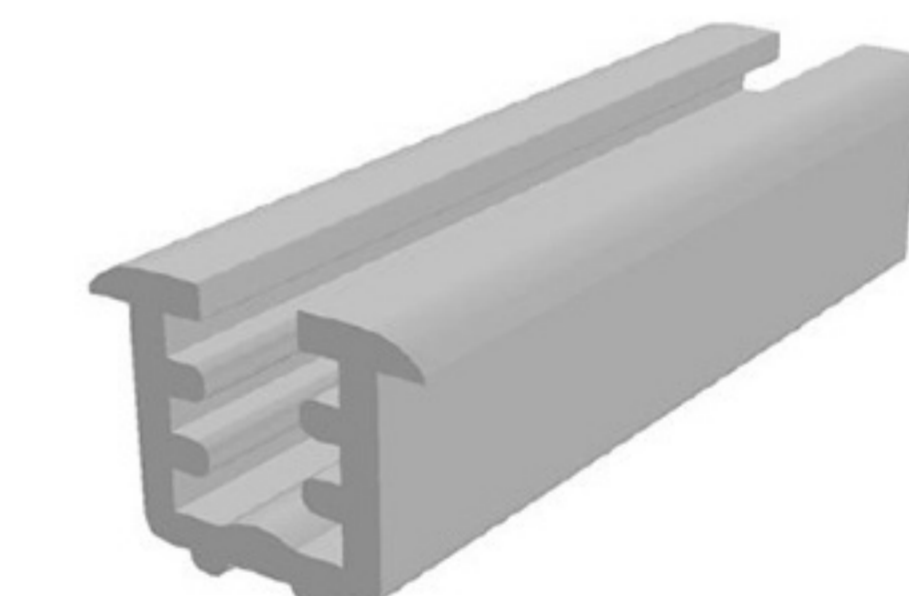

ACRYLIC

Art. NO. : SP157

GLASS HOLDER

SOFT PVC

Art. NO. : SP166

SHEET METAL CONNECTOR

HARD PVC

Art. NO. : SP160