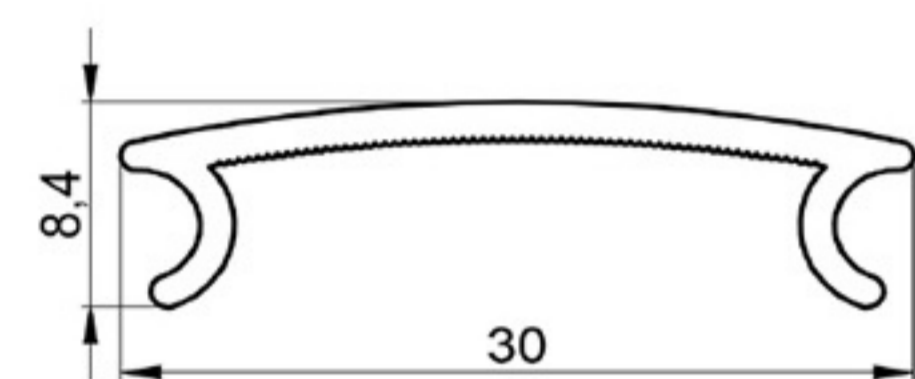

LIGHTING COVER PROFILE