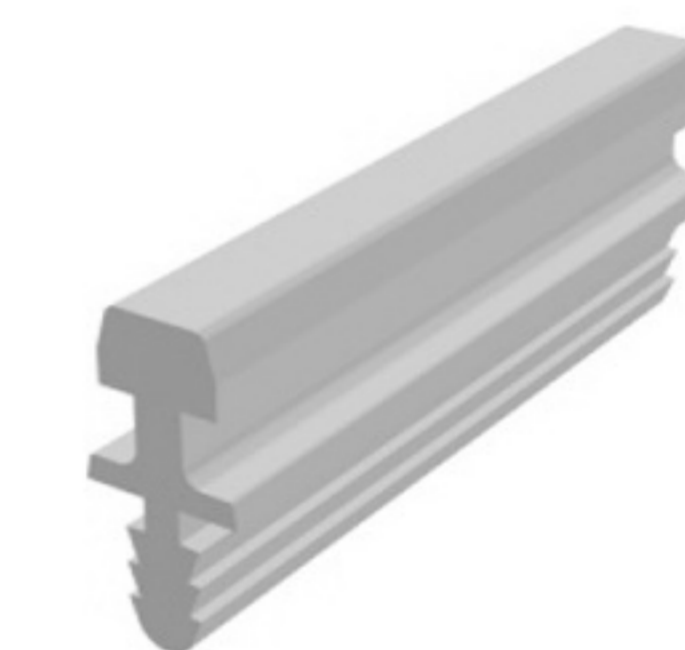

HARD PVC

Art. NO. : Z48/4&Z48/5

GUIDE RAIL PROFILE

HARD PVC

Art. NO. : Z49