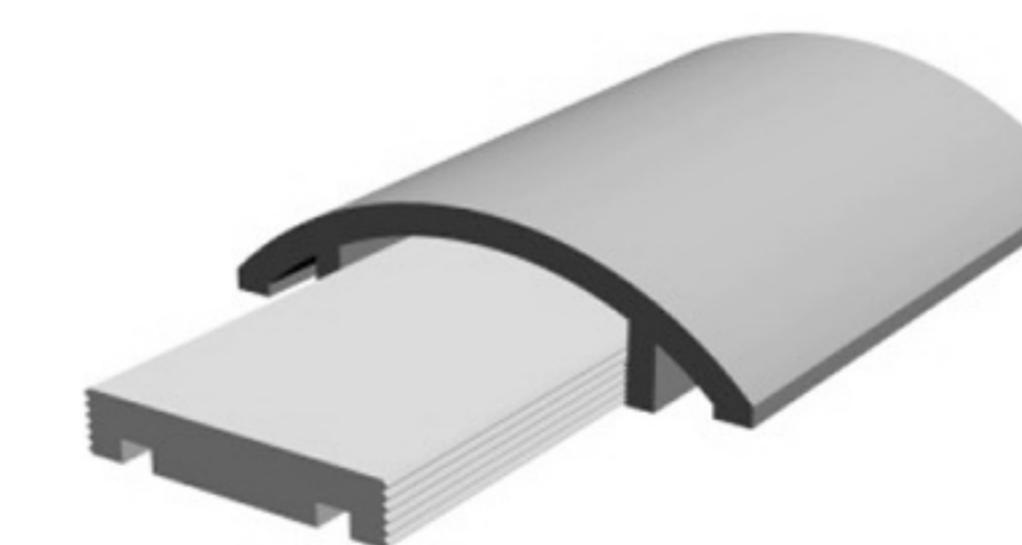

HARD PVC

Art. NO. : M10

HARD PVC

Art. NO. : M12/1 & 2

HARD PVC

Art. NO. : M15

HARD PVC

Art. NO. : M16

HARD / CO EXT. PVC

Art. NO. : M30

HARD PVC

Art. NO. : M39

HARD / SOFT PVC

Art. NO. : M51

HARD / SOFT PVC

Art. NO. : M52

DUST SEALING PROFILE

SOFT PVC

Art. NO. : M55

HARD PVC

Art. NO. : M60