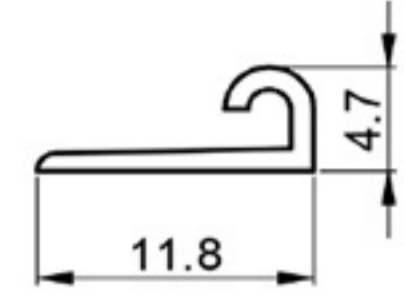

COVERING PROFILE

HARD PVC

Art. NO. : SP48