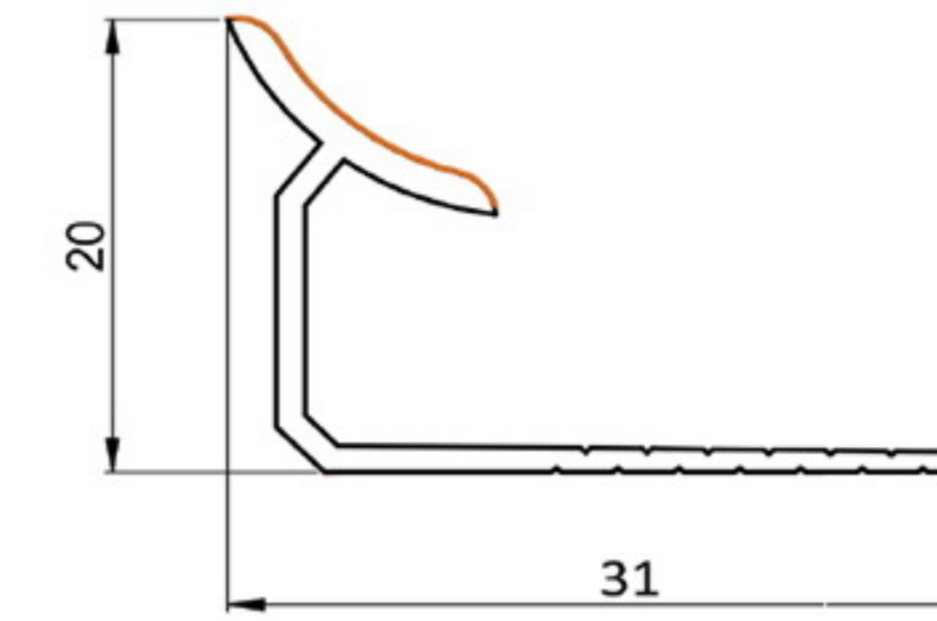

HARD PVC

Art. NO. : SP109

TILES INTERNAL ANGLE

HARD PVC

Art. NO. : SP115

PROFILE FOR PARTITIONS

HARD PVC

Art. NO. : SP110