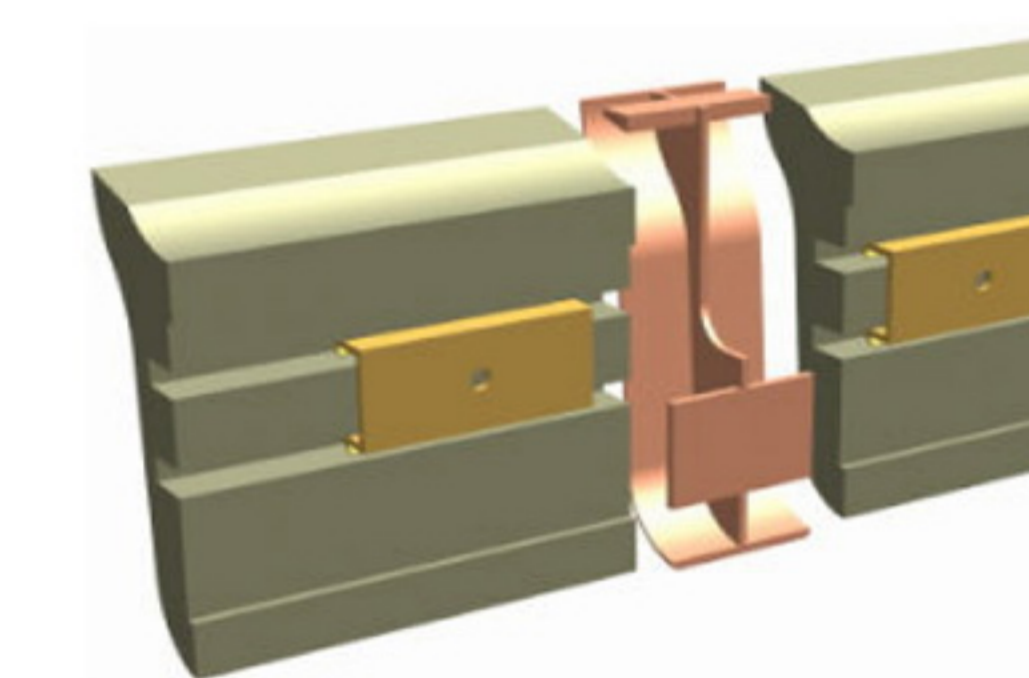

HARD PVC

Art. NO. : M82

StAIRS-STEPS PROFILE

SOFT PVC

Art. NO. : M65

WALL SKIRTING CONNECTOR

HARD PVC

Art. NO. : M84