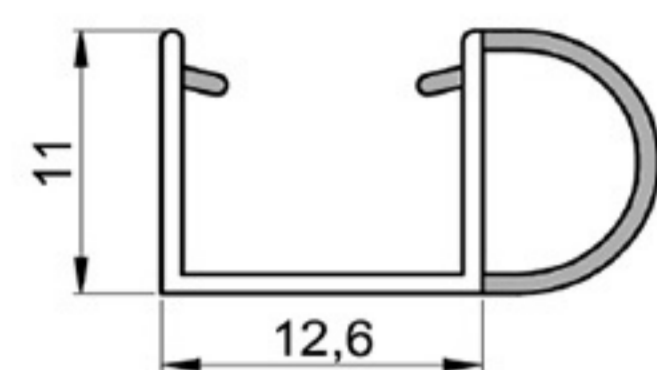

TEXTILE INNER PROFILE