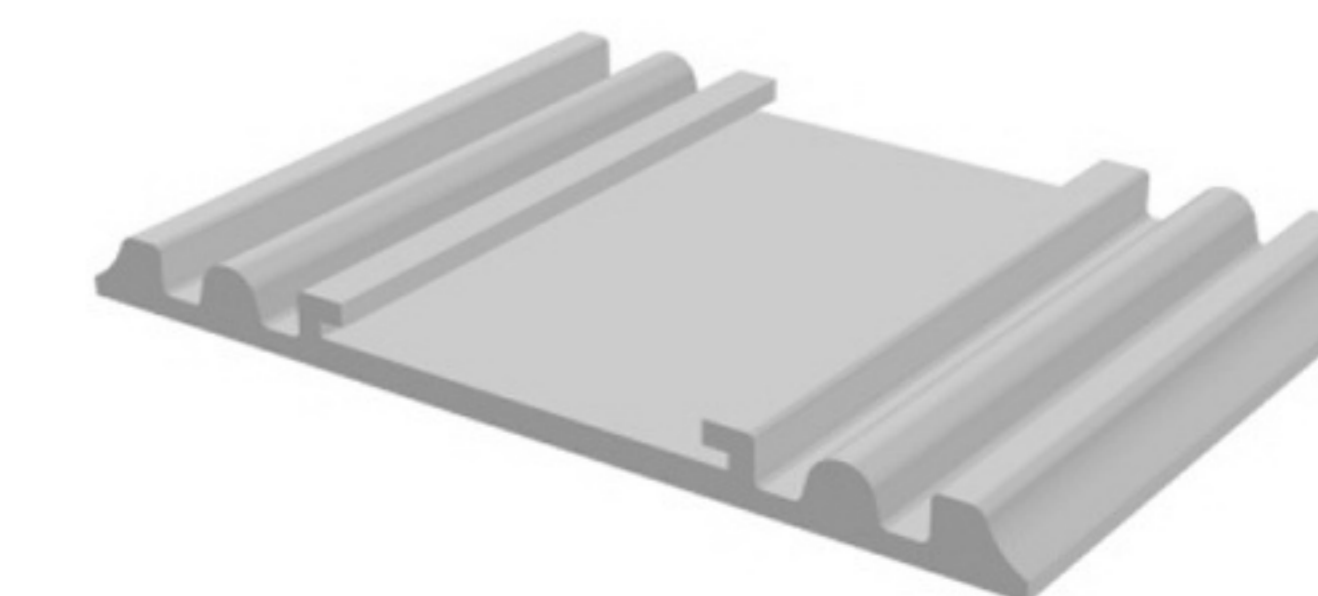

HARD PVC

Art. NO. : SP91

GUIDE RAIL PROFILE

HARD PVC

Art. NO. : SP92

FRAME PROFILE

HARD PVC

Art. NO. : SP93