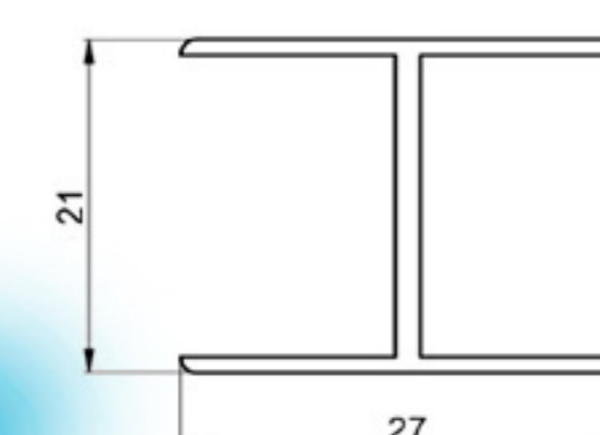

CONNECTOR PROFILE

Art. NO. : SP44