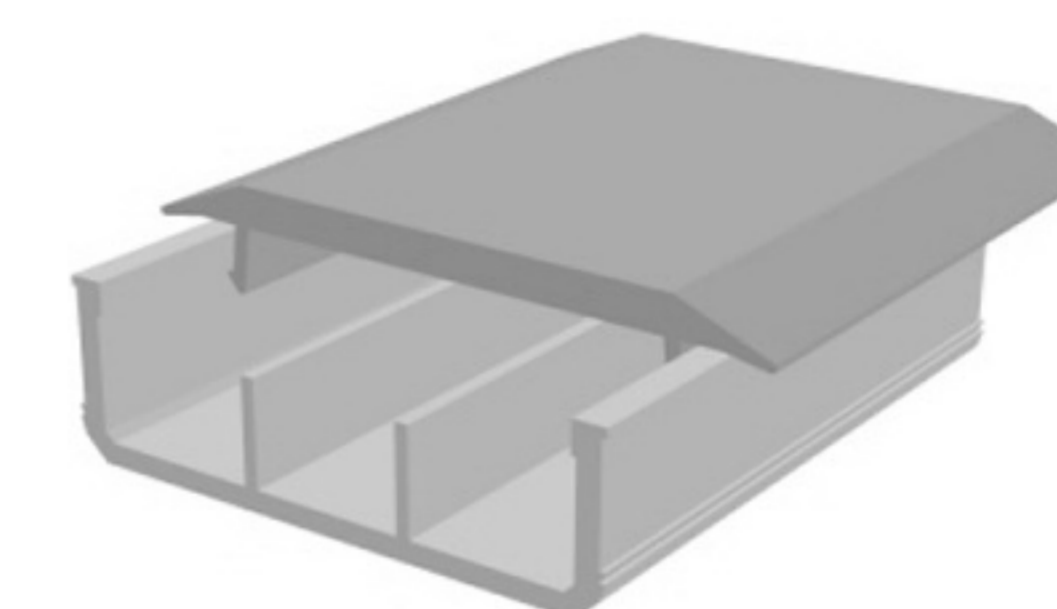

HARD PVC

Art. NO. : Z36