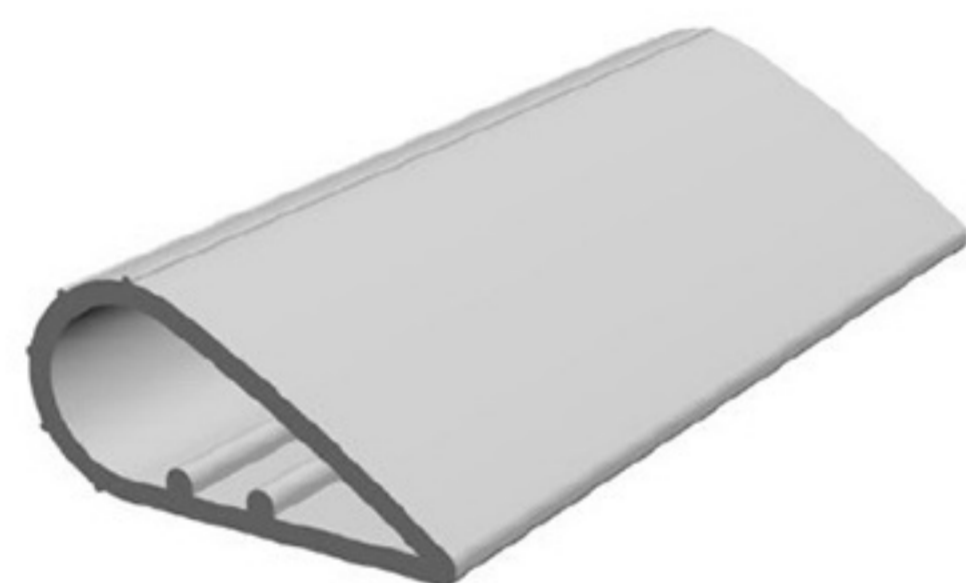

MARKET LABEL'S HOLDER

HARD PVC

Art. NO. : SP178

LIGHTING COVER PROFILE

ACRYLIC

Art. NO. : SP173

PARTITIONS CONNECTOR

HARD PVC