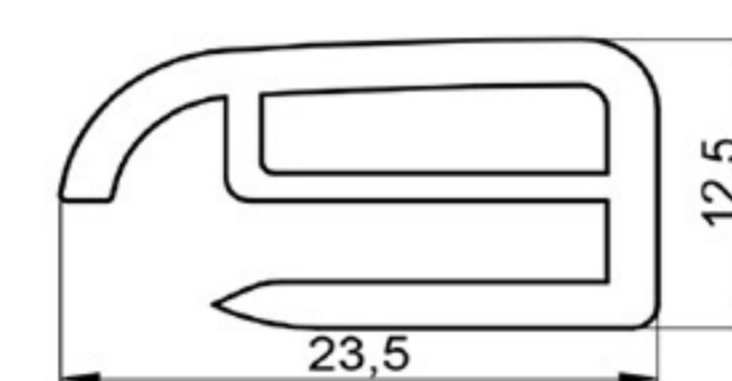

ELECTRICAL MOUNTING PROFILE HARD PVC Art. NO. : SP198

ELECTRICAL MOUNTING PROFILE HARD PVC Art. NO. : SP199

PARTITIONS SEALING PROFILE CO EXT. PVC Art. NO. : SP200

FRAME PROFILE HARD PVC Art. NO. : SP201