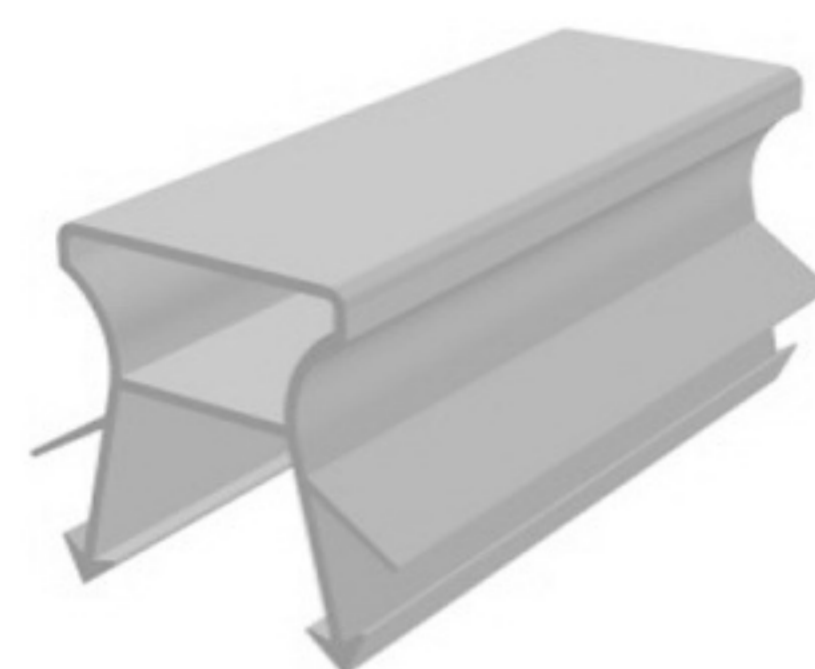

FOLDING DOOR HINGE

SOFT PVC

Art. NO. : SP04