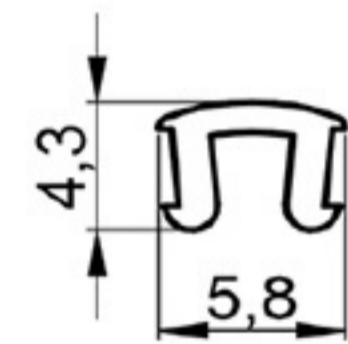

PROFILE FOR PARTITIONS