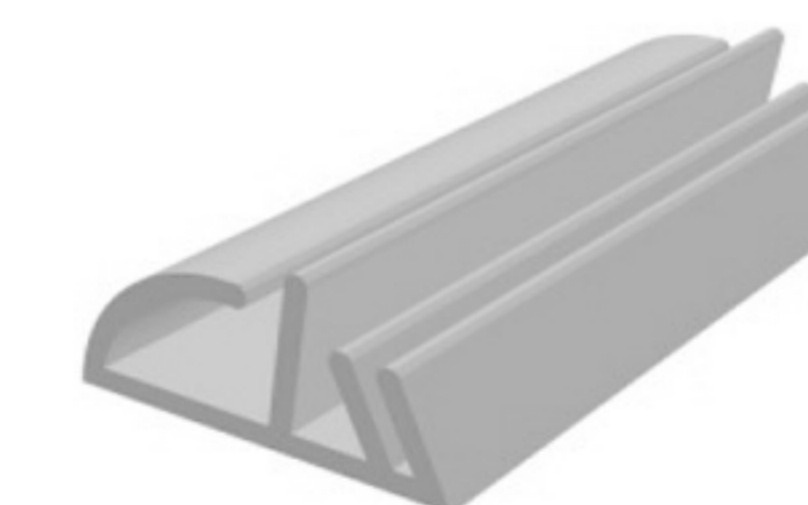

DECO PANELS SPACER

HARD PVC

Art. NO. : M60