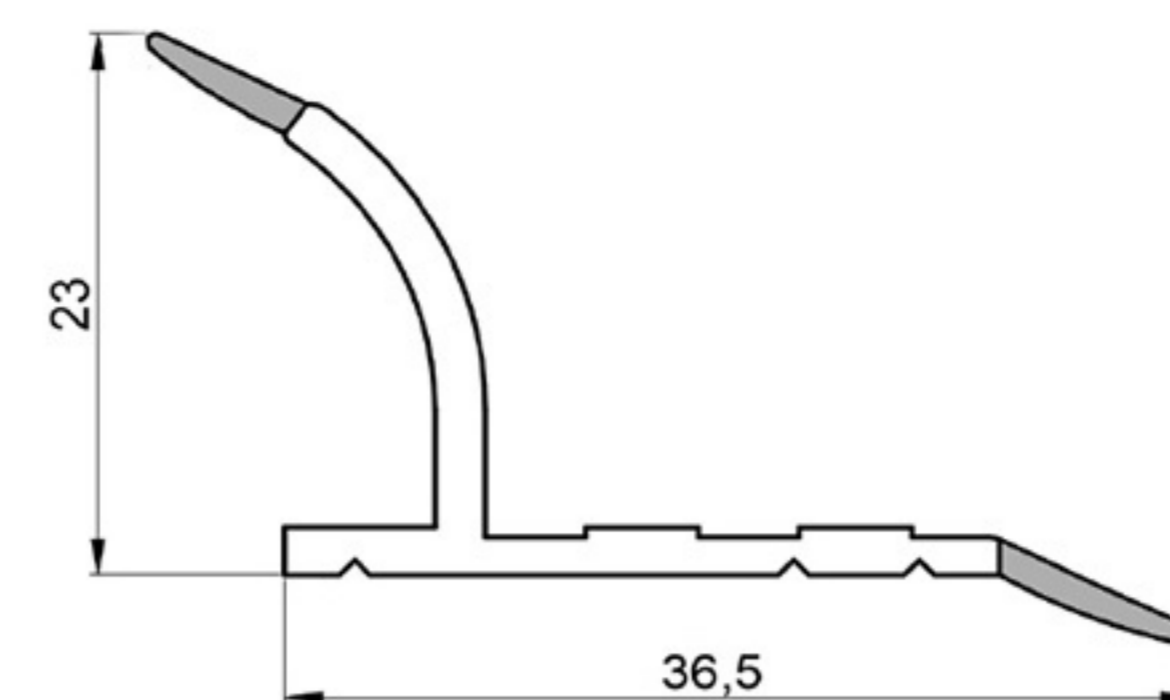

FRAME PROFILE HARD PVC Art. NO. : SP201