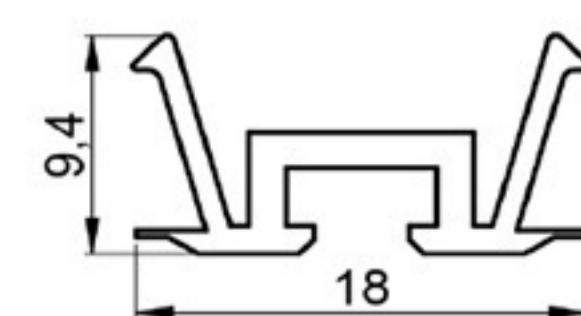

GLASS PARTITIONS CONNECTOR