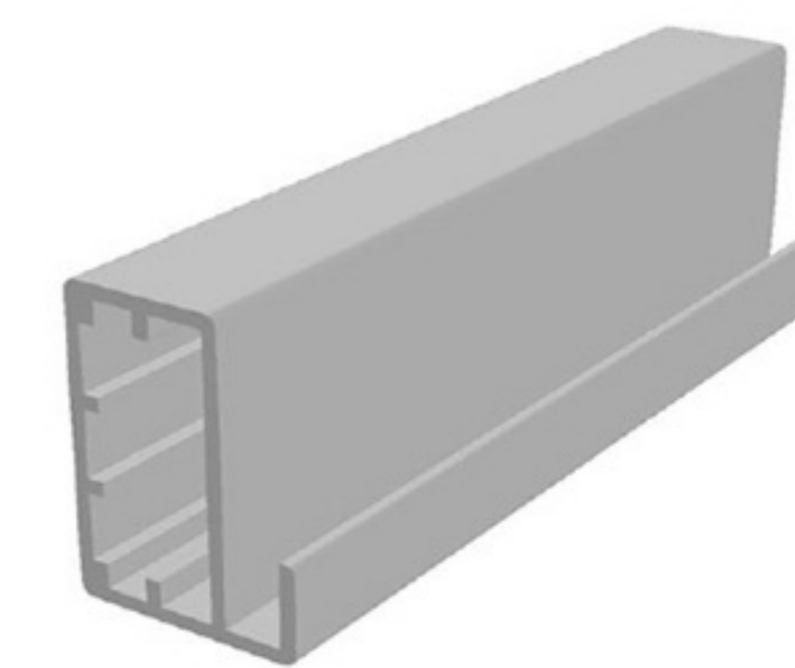

WIRES DUCT PROFILE