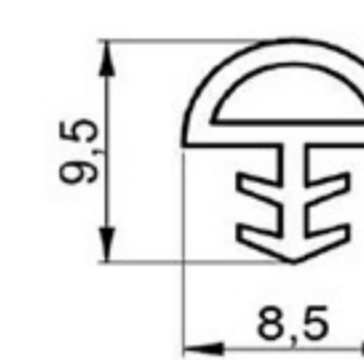

DUST-PROOF BRUSH