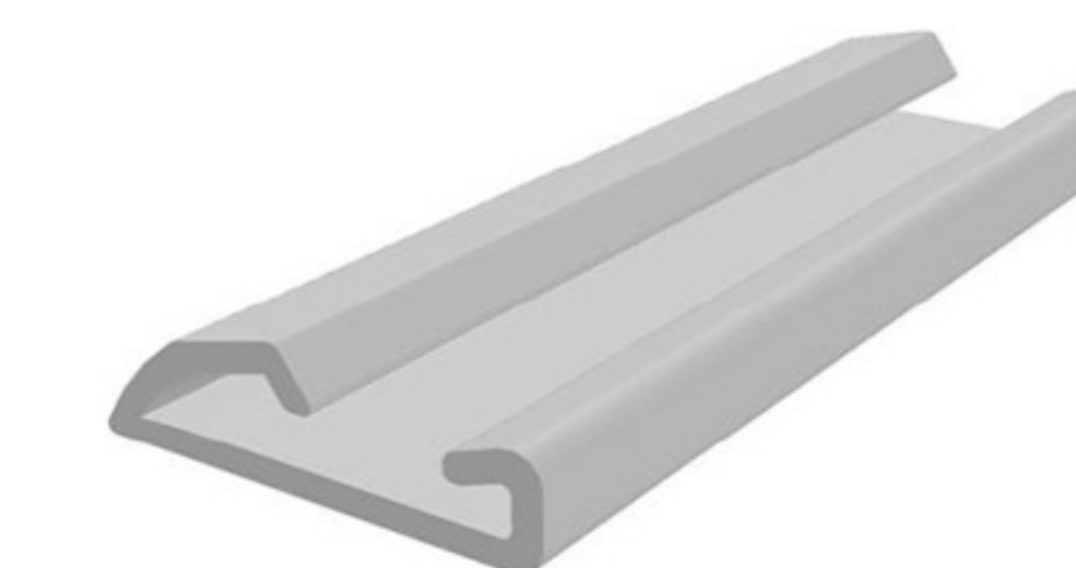

LIGHTING COVER PROFILE

POLYCARBONATE

Art. NO. : SP218