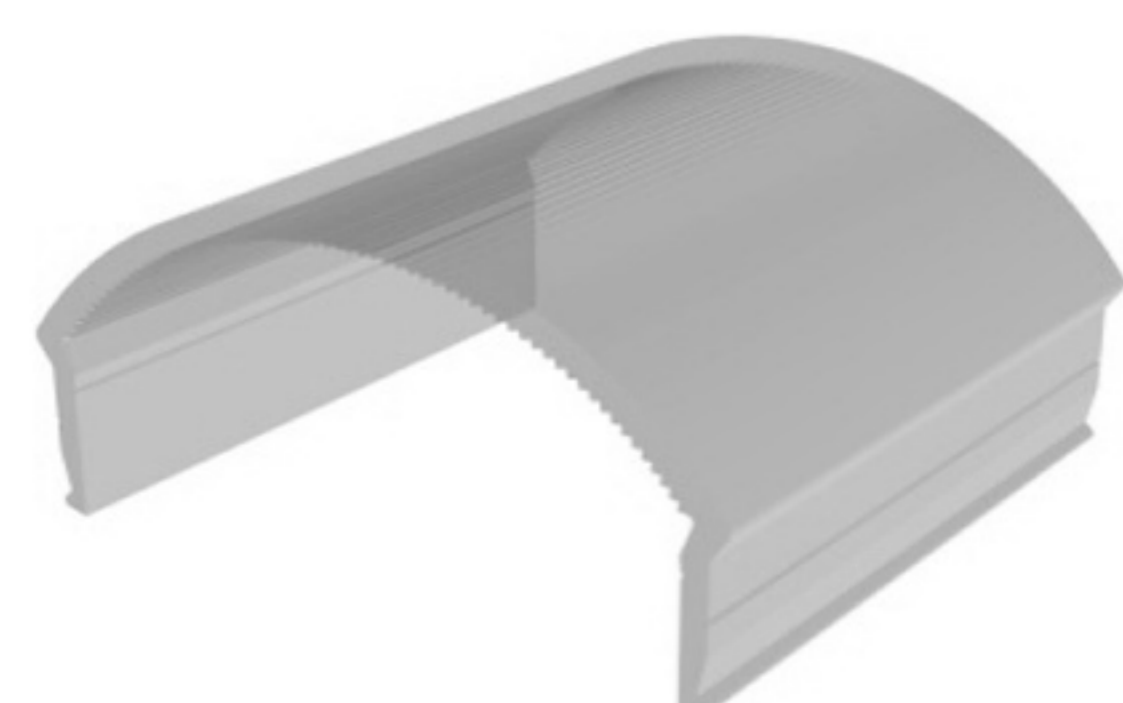

**SMD**  
MATERIALIZING  
YOUR  
VISIONS

**SMD** profiles are made of high-quality plastics and are available with surface pattering and in many colors.

Standard length is 2000 mm but however length could be also delivered upon your request.

GUIDE RAIL PROFILE

HARD PVC

Art. NO. : SP42/6

LAMP COVER PROFILE

ACRYLIC

Art. NO. : SP32

CONNECTOR PROFILE

HARD PVC