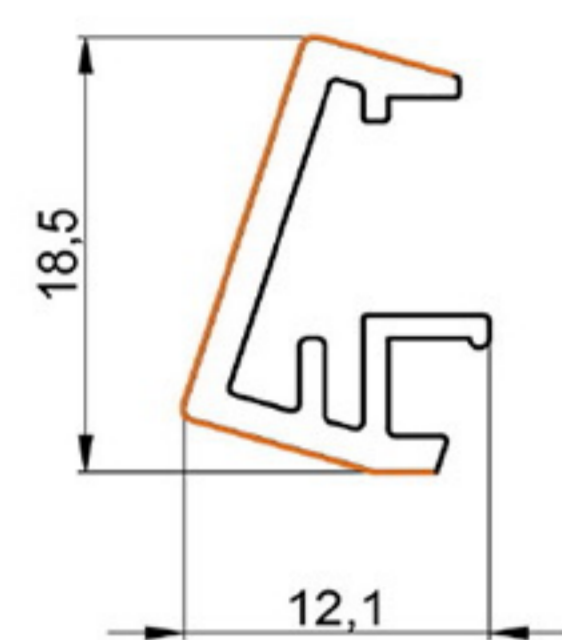

Art. NO. : SP193

DECORATIVE PARTITIONS COVER HARD PVC Art. NO. : SP194

DECORATIVE PARTITIONS COVER HARD PVC Art. NO. : SP195

CONSTRUCTIONS PROFILE CO EXT. PVC Art. NO. : SP196

LAMP COVER PROFILE POLYCARBONATE Art. NO. : SP197