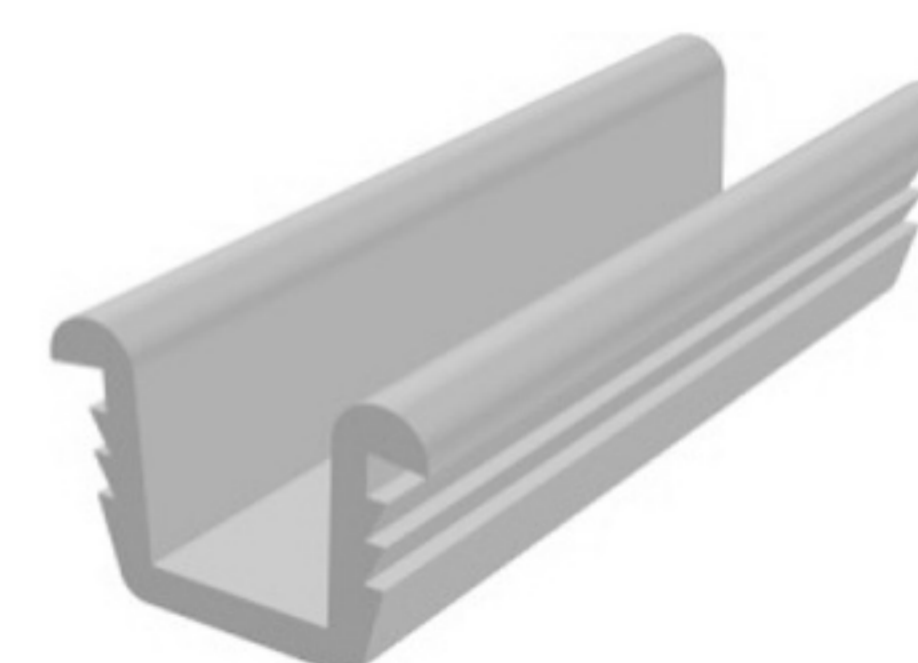

HARD PVC

Art. NO. : M86