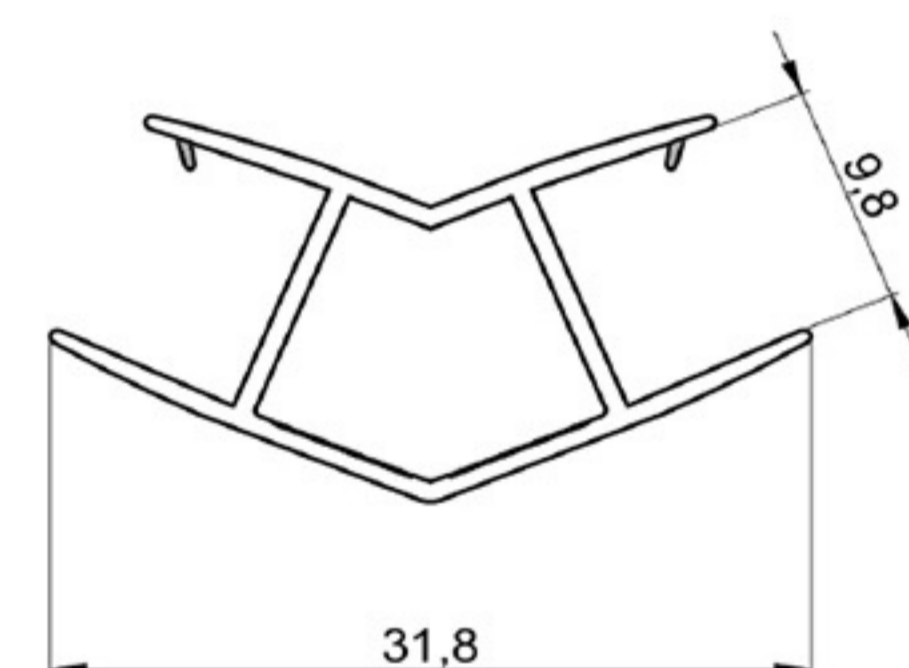

DUST-PROOF BRUSH

CO EXT. PVC

Art. NO. : SP124