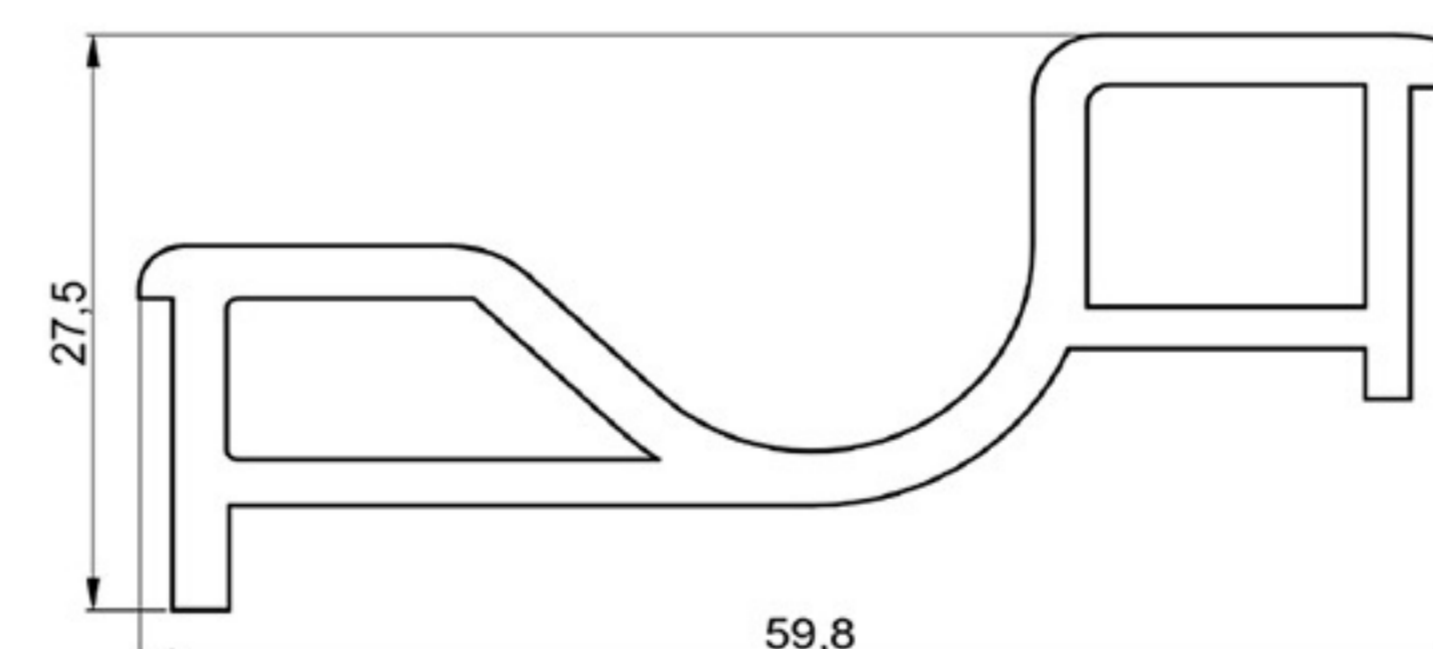

REFRIGERATOR DOOR FRAME

Art. NO. : SP180