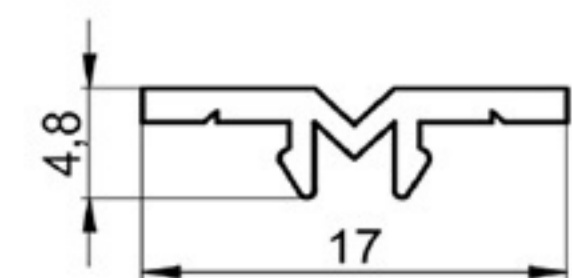

DUST-PROOF PROFILE

SOFT PVC

Art. NO. : SP77

PROFILE FOR PARTITIONS

HARD PVC

Art. NO. : SP71

PARTITIONS BUMPER

HARD PVC