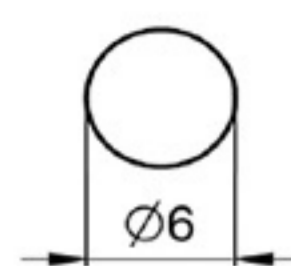

ROUND SOLID PROFILE

HARD PVC

Art. NO. : SP01