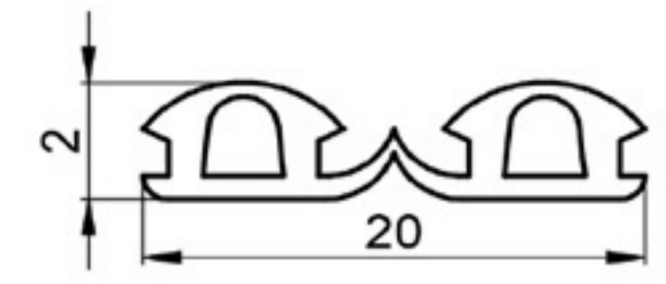

SOFT PVC

Art. NO. : SP47