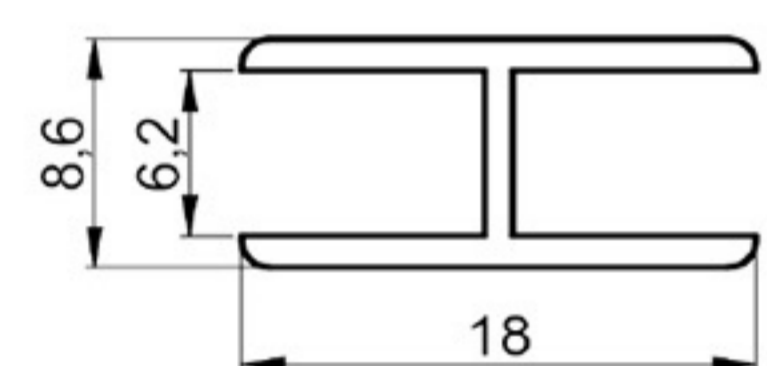

CONNECTOR PROFILE 5mm

HARD PVC

Art. NO. : M66