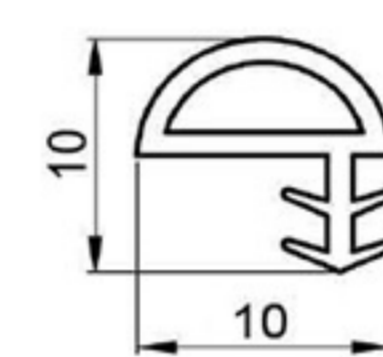

HARD PVC

Art. NO. : M91

HARD PVC

Art. NO. : M105

HARD PVC

Art. NO. : M92

HARD PVC

Art. NO. : M118

SOFT PVC

Art. NO. : M93

SOFT PVC

Art. NO. : M124

HARD / CO EXT. PVC

Art. NO. : M95

DUST SEALING PROFILE

SOFT PVC

Art. NO. : M130

HARD / CO EXT. PVC

Art. NO. : M100

HARD PVC

Art. NO. : M131

HARD PVC

Art. NO. : M104