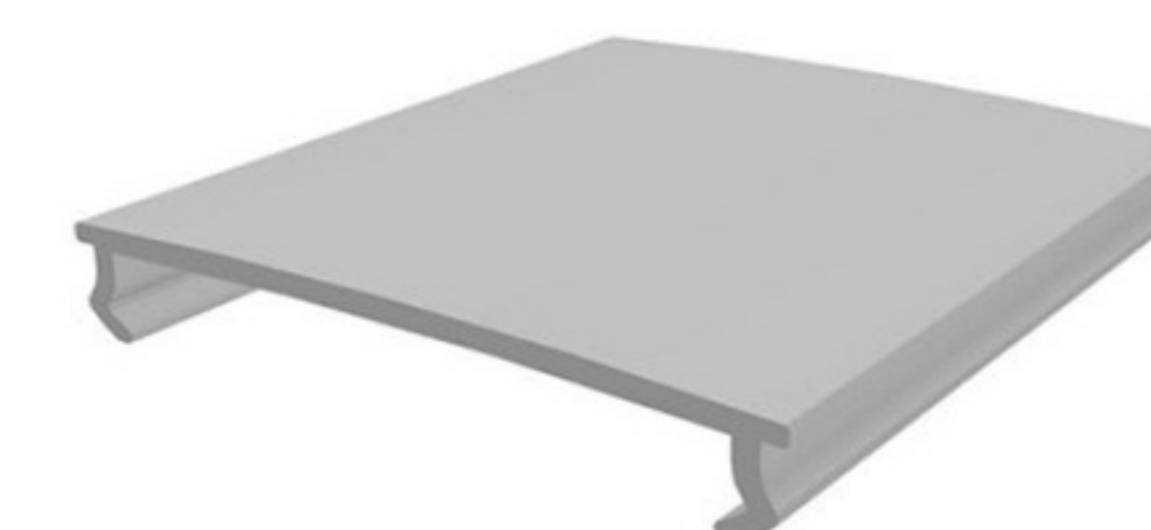

LIGHTING COVER PROFILE

POLYCARBONATE

Art. NO. : SP217