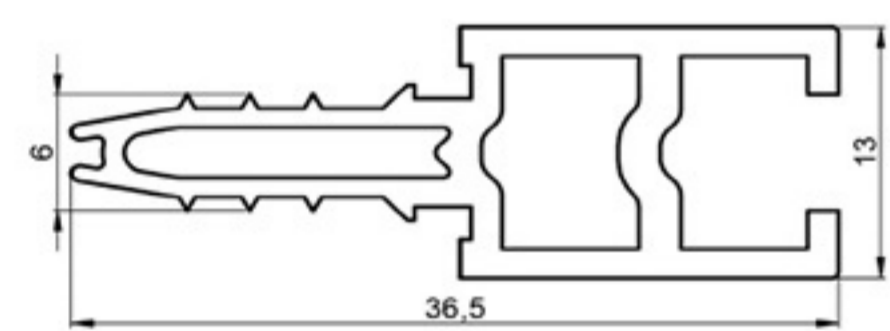

SHEET METAL CONNECTOR

HARD PVC

Art. NO. : SP145

CONSTRUCTIONS PROFILE

HARD PVC

Art. NO. : SP140

MARKET LABEL'S HOLDER

HARD PVC