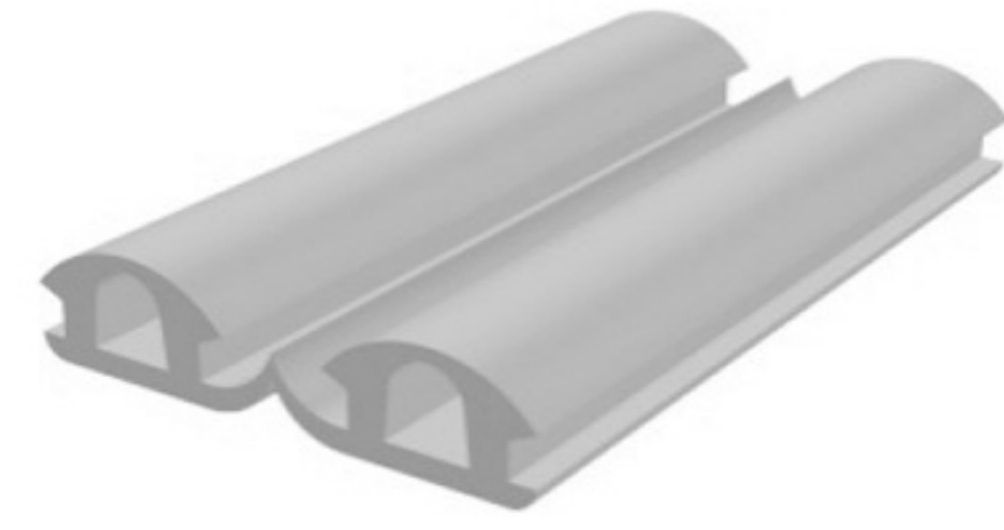

SOFT PVC

Art. NO. : SP47