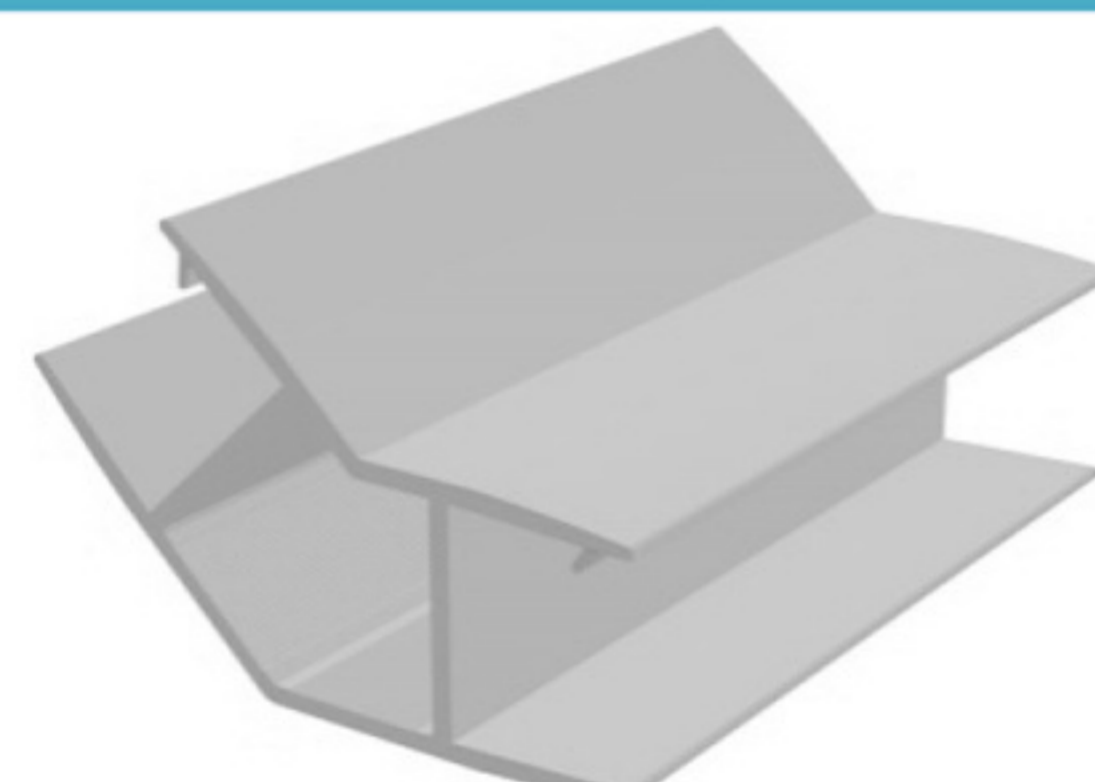

CO EXT. PVC

Art. NO. : SP124