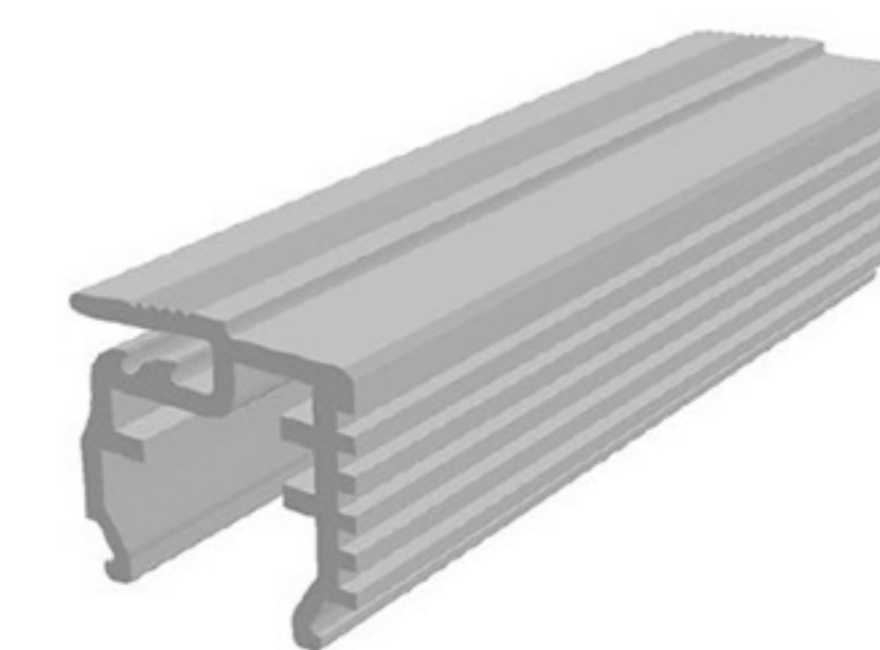

Art. NO. : SP168

PARTITION BUMPER

SOFT PVC

Art. NO. : SP170

LAMP COVER FRAME

HARD PVC

Art. NO. : SP176

GLASS DOOR BUMPER