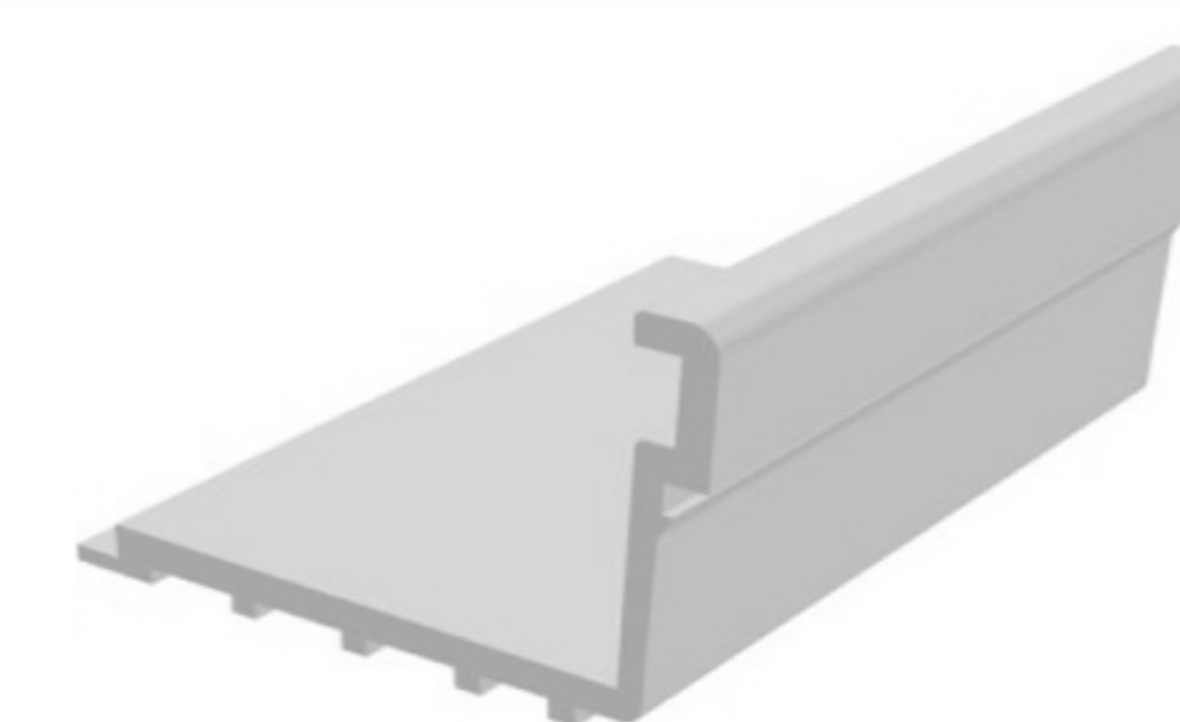

HARD PVC

Art. NO. : SP131