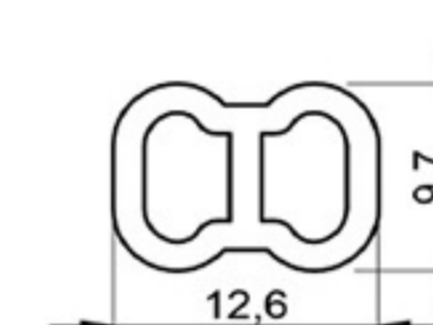

REFRIGERATOR DOOR FRAME

Art. NO. : SP179