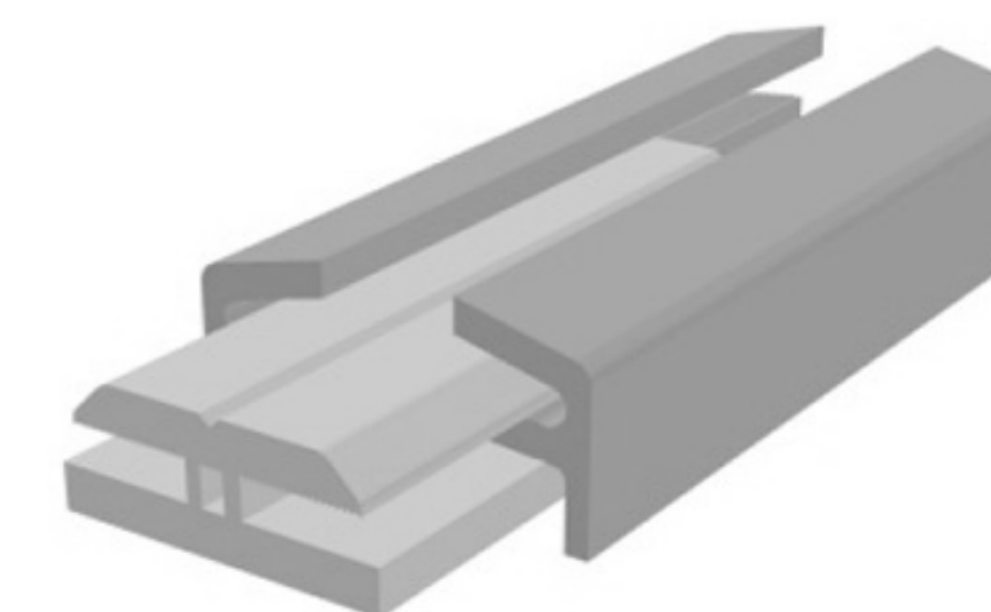

HARD + SOFT PVC

Art. NO. : M134

ALUMINUM

Art. NO. : M171

HARD PVC

Art. NO. : Z36

HARD + SOFT PVC

Art. NO. : M139

HARD PVC

Art. NO. : Z48/4&Z48/5

HARD PVC

Art. NO. : Z49

HARD / CO EXT. PVC

Art. NO. : M150

HARD PVC

Art. NO. : Z51

POLYCARBONATE

Art. NO. : M167

HARD PVC

Art. NO. : ZS13