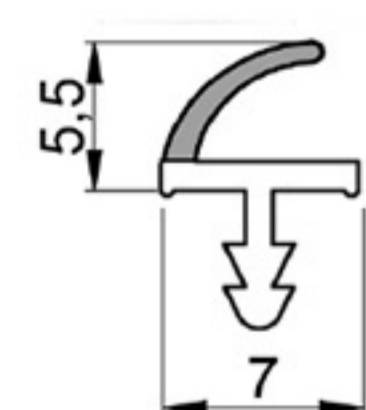

HANDLE INLAY PROFILE

HARD / CO EXT. PVC

Art. NO. : M100