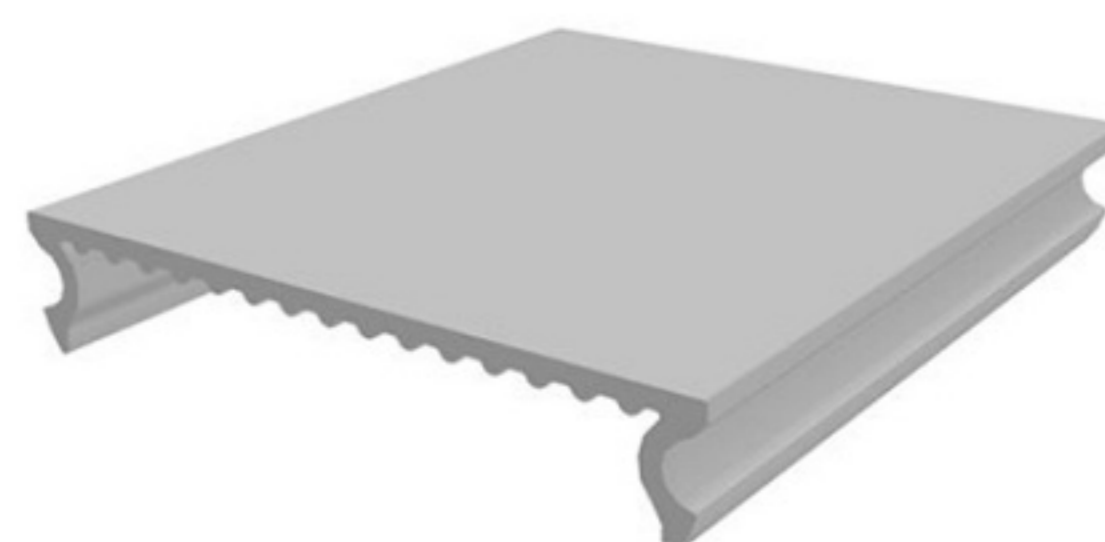

FURNITURE FRAME STOPPER

CO EXT. PVC

Art. NO. : SP192

LIGHTING COVER PROFILE

POLYCARBONATE

Art. NO. : SP187

DECORATIVE PARTITIONS COVER

HARD PVC