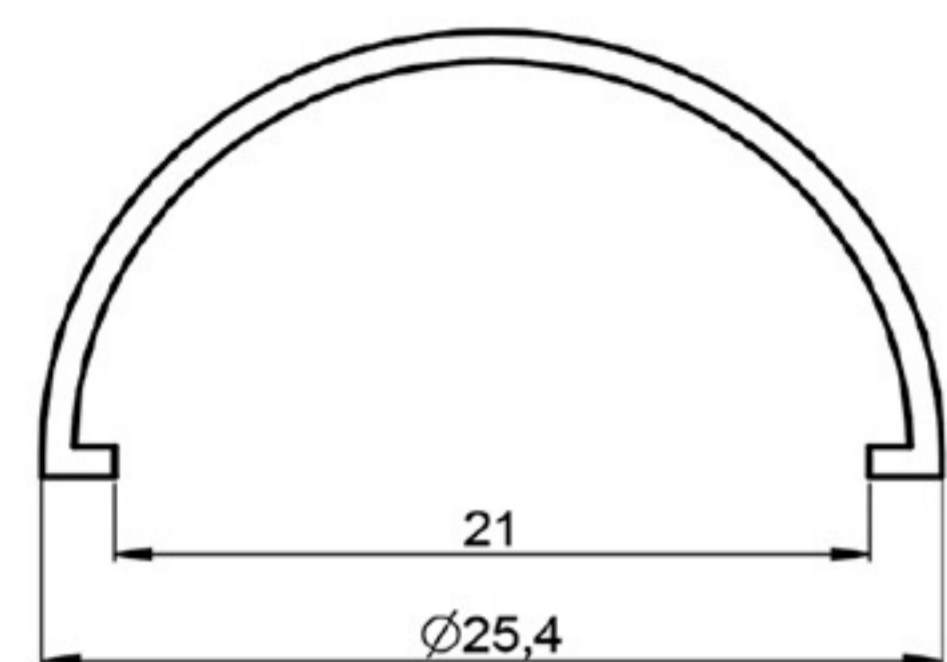

ROUND TUBE

HARD PVC

Art. NO. : SP162

LAMP COVER

POLYCARBONATE

Art. NO. : SP154

ROUND TUBE

HARD PVC