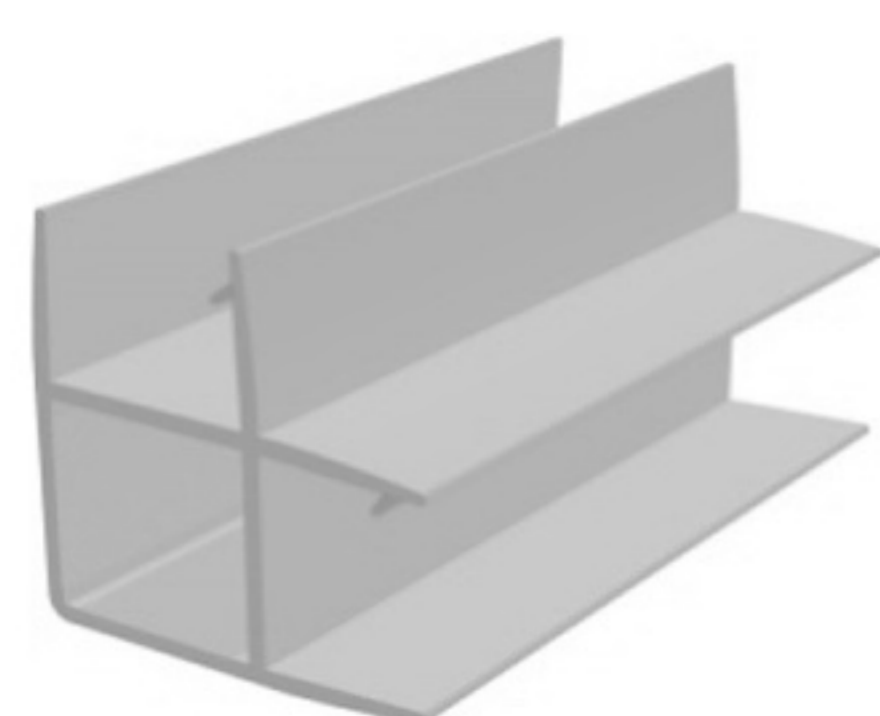

HARD PVC

Art. NO. : SP113

PARTITIONS SEALING PROFILE

CO EXT. PVC

Art. NO. : SP120

GLASS PARTITIONS CONNECTOR

CO EXT. PVC

Art. NO. : SP121