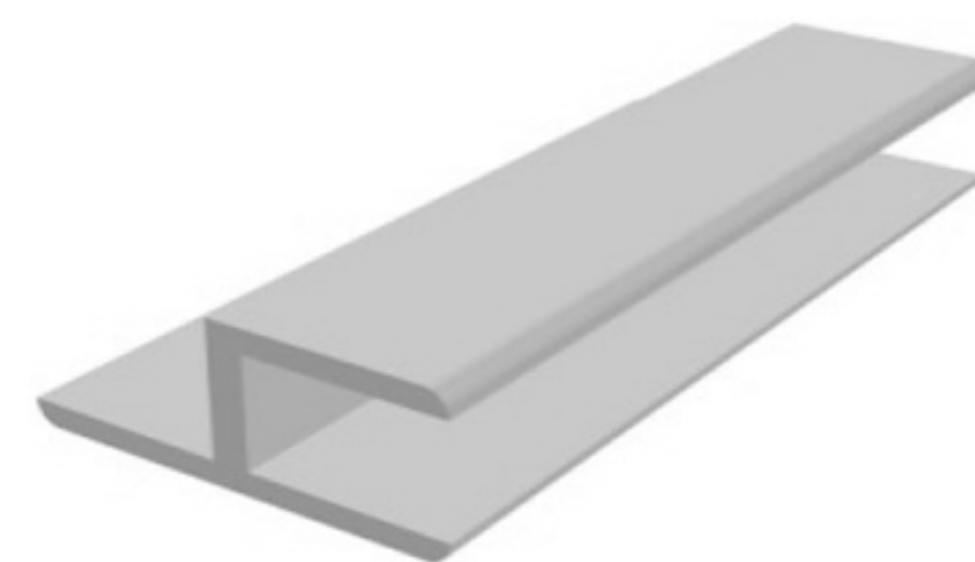

SEALING PROFILE

SOFT PVC

Art. NO. : SP105

PROFILE FOR PARTITIONS

HARD PVC

Art. NO. : SP99

CONNECTING PROFILE

HARD PVC