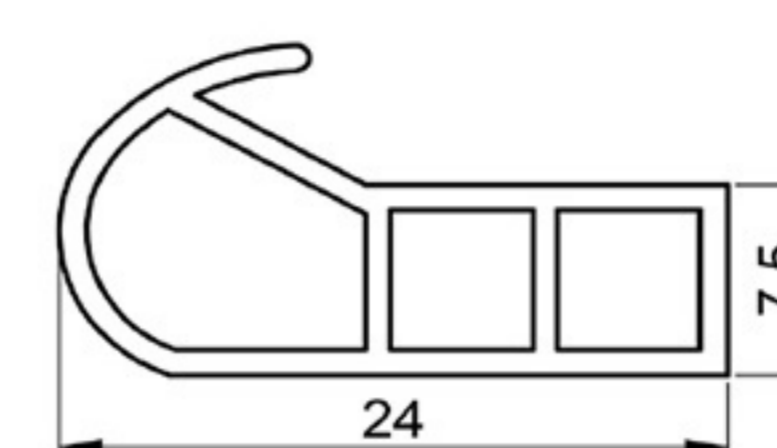

DUST-PROOF PROFILE

MARKET LABEL'S HOLDER

SOFT PVC

Art. NO. : SP128