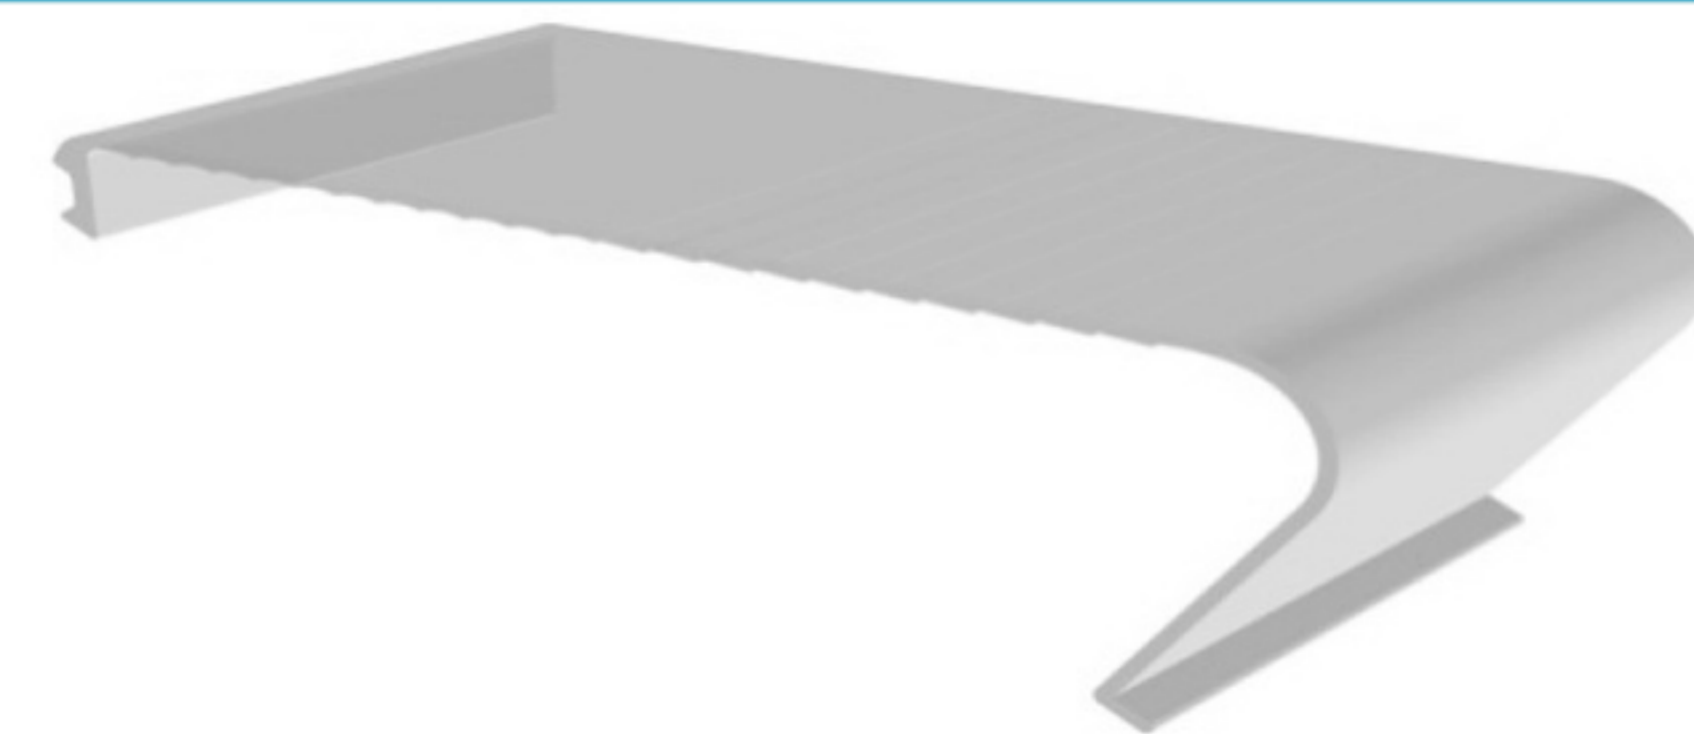

HARD PVC

Art. NO. : SP82

LABELS HOLDER

HARD PVC

Art. NO. : SP84

LIGHTING COVER PROFILE

ACRYLIC

Art. NO. : SP85