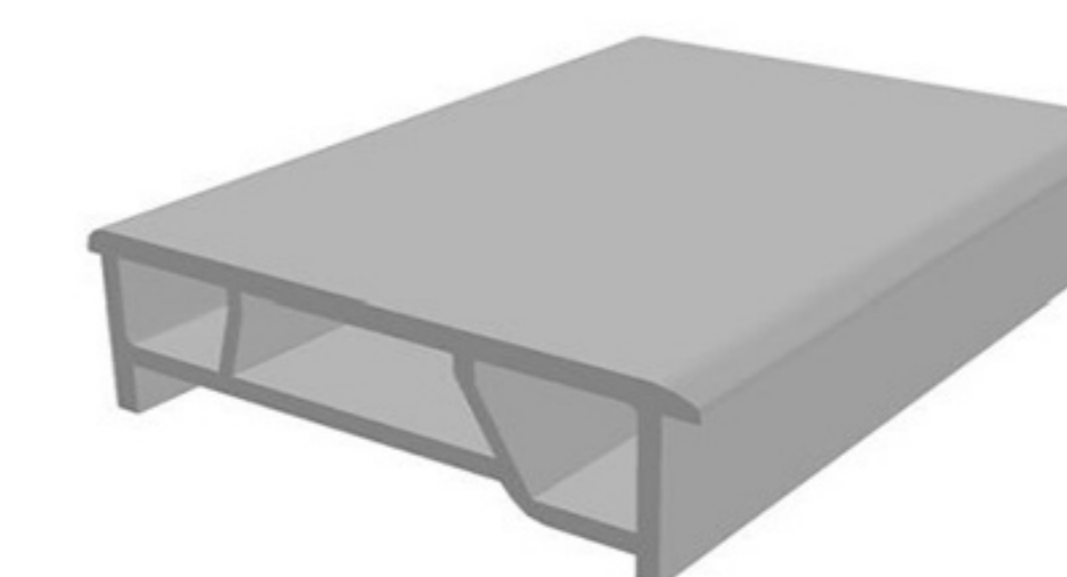

SOFT PVC

Art. NO. : SP181