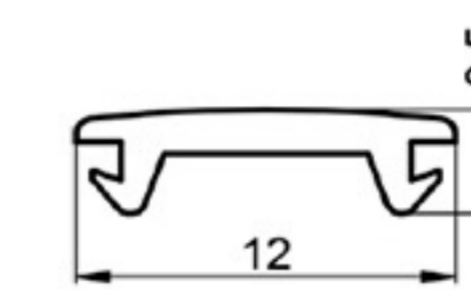

SHEET METAL CONNECTOR

HARD PVC

Art. NO. : SP144