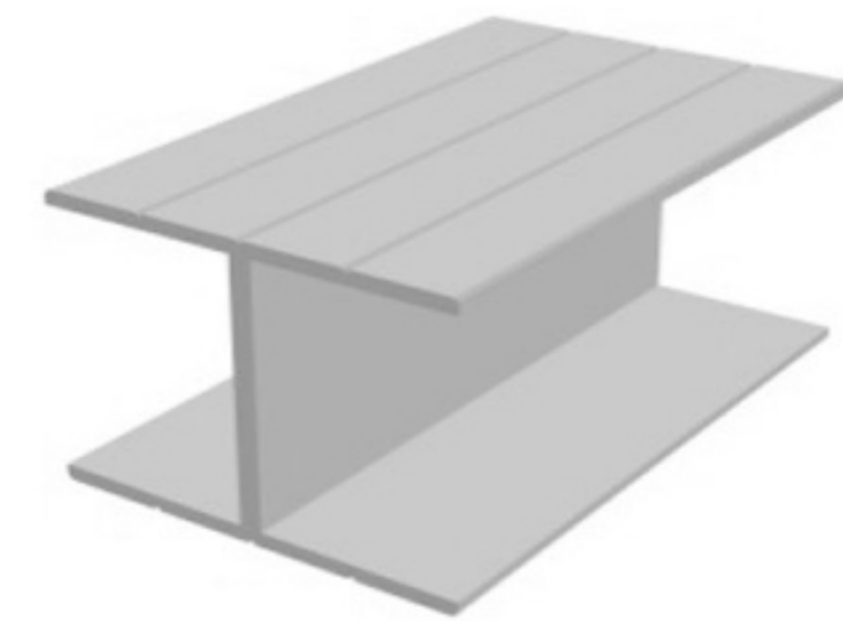

LABELS HOLDER