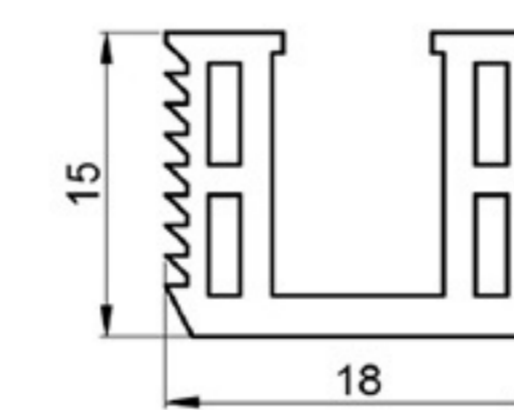

CONNECTING PROFILE

SOFT PVC

Art. NO. : SP105