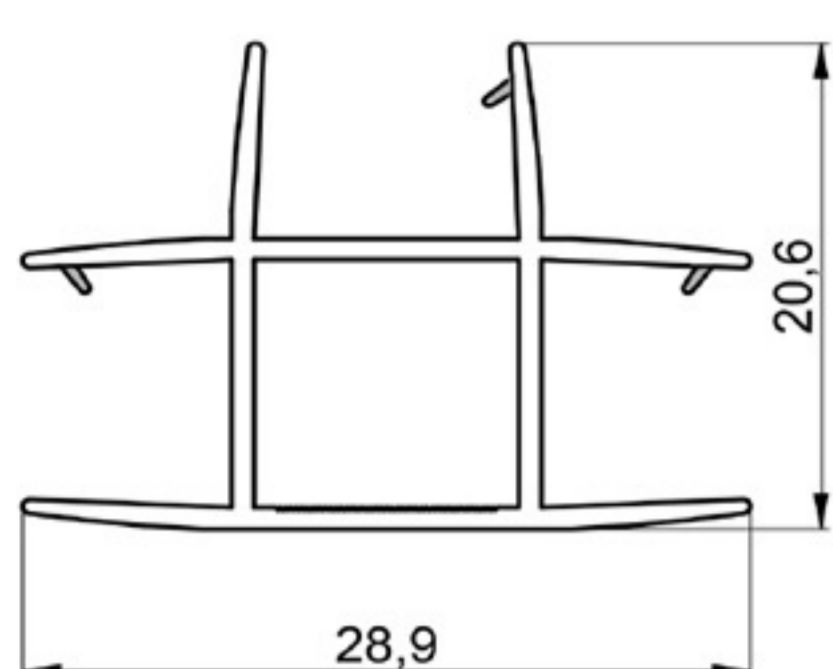

PARTITIONS CONNECTOR

HARD PVC

Art. NO. : SP127

GLASS PARTITIONS CONNECTOR

CO EXT. PVC

Art. NO. : SP122

DUST-PROOF PROFILE

SOFT PVC