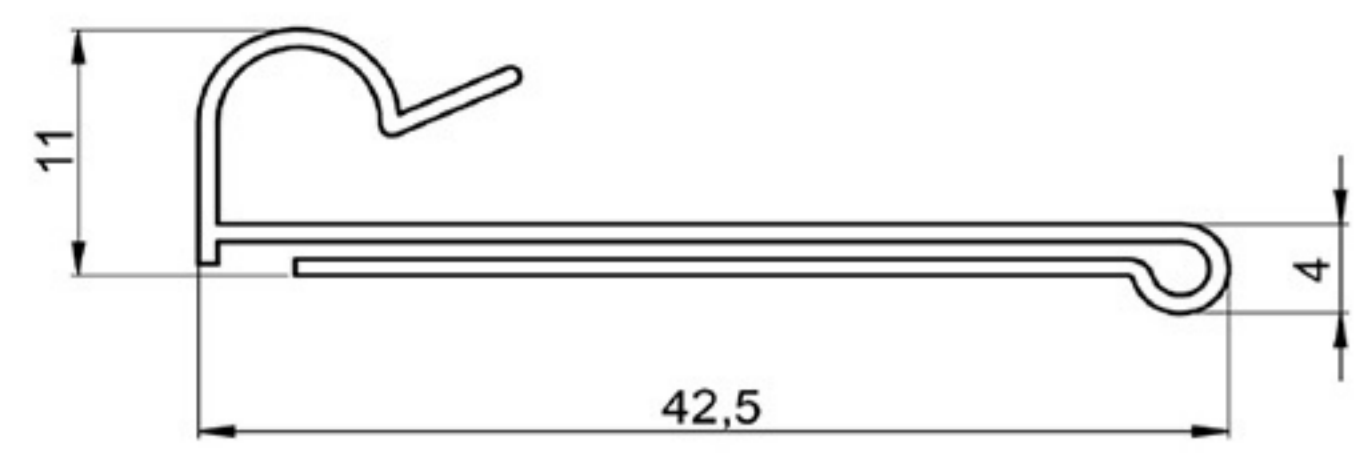

MARKET LABEL'S HOLDER

HARD PVC

Art. NO. : SP134

MARKET LABEL'S HOLDER