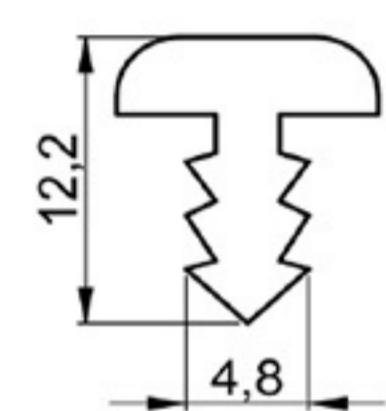

HARD PVC

Art. NO. : M82

StAIRS-STEPS PROFILE

SOFT PVC

Art. NO. : M65

WALL SKIRTING CONNECTOR

HARD PVC

Art. NO. : M84