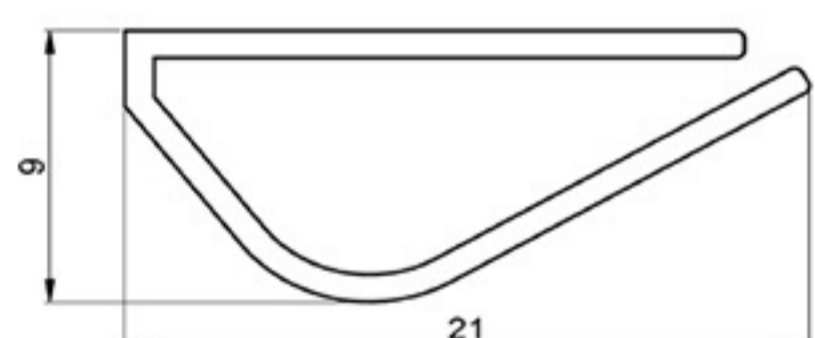

DUST-PROOF PROFILE

SOFT PVC

Art. NO. : SP10