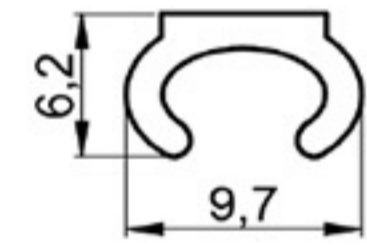

HARD PVC

Art. NO. : SP95