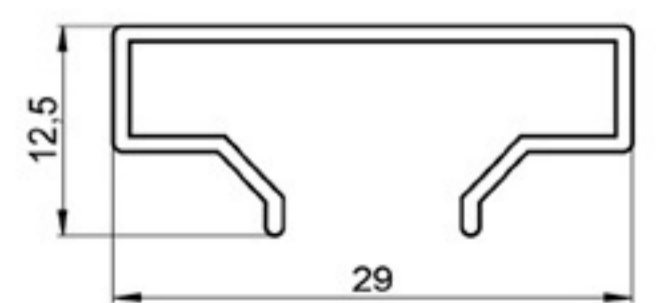

FRAME PROFILE