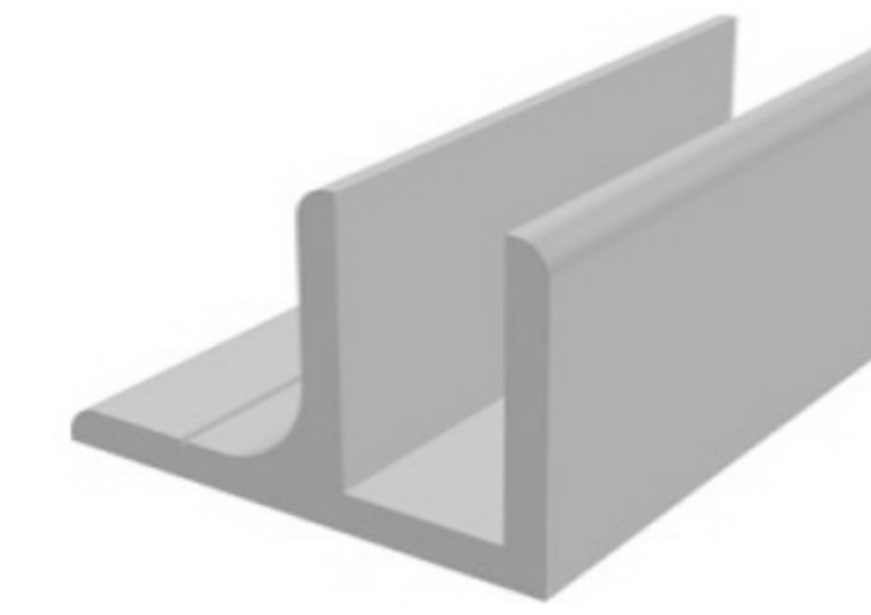

SKIRTING PROFILE

HARD PVC

Art. NO. : SP64 Foam

GUIDE RAIL PROFILE

HARD PVC

Art. NO. : SP72

POLYGON SOLID PROFILE

HARD PVC