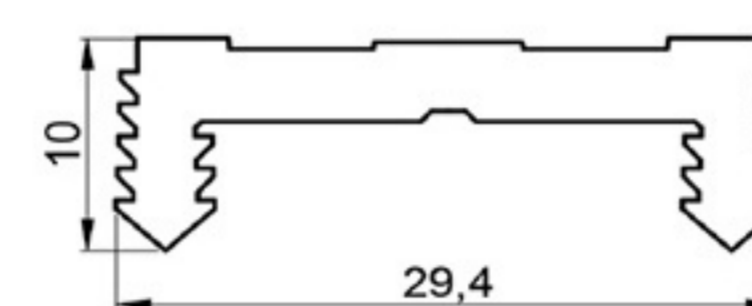

WALL SKIRTING CONNECTOR

HARD PVC

Art. NO. : SP20