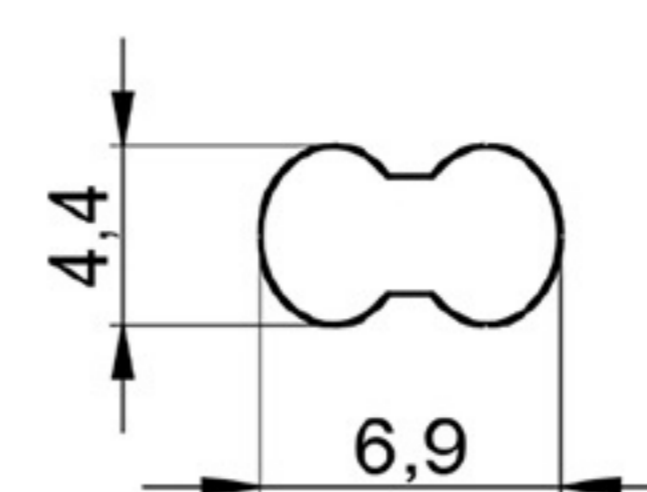

PARTITIONS CONNECTOR

HARD PVC

Art. NO. : SP127