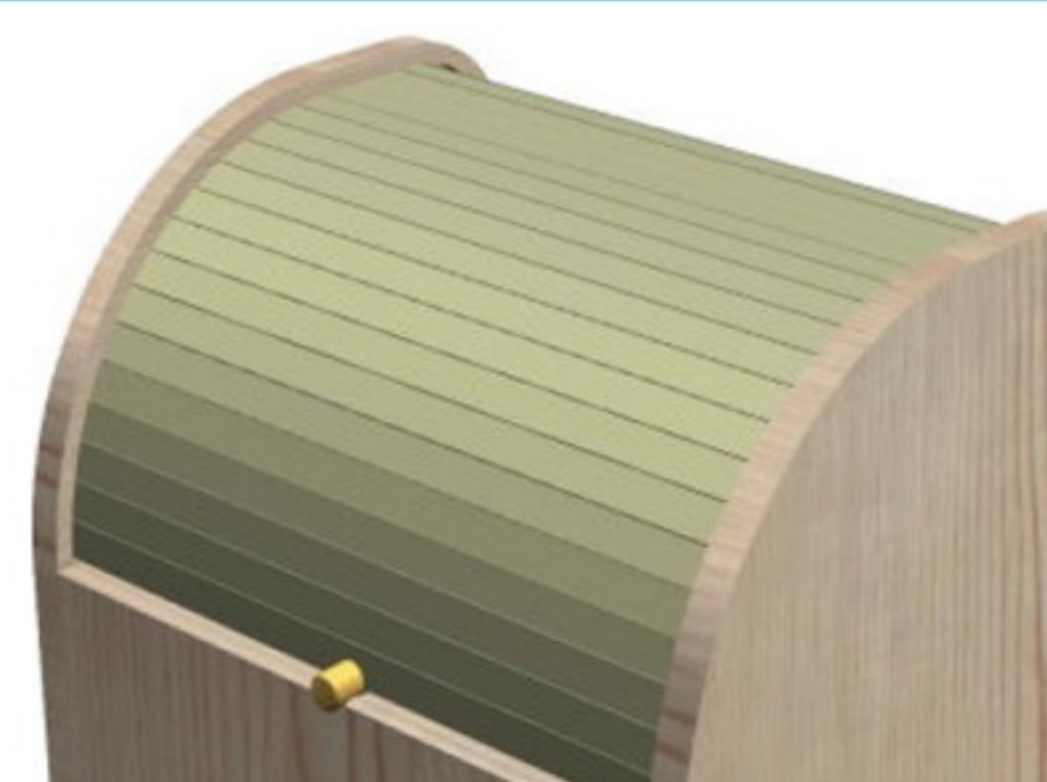

HARD PVC

Art. NO. : M15