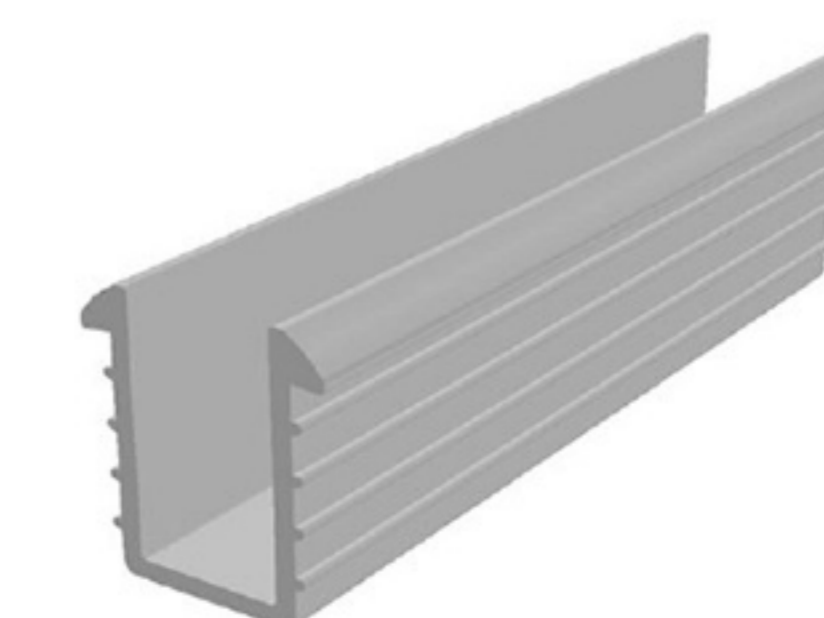

HARD PVC

Art. NO. : SP168