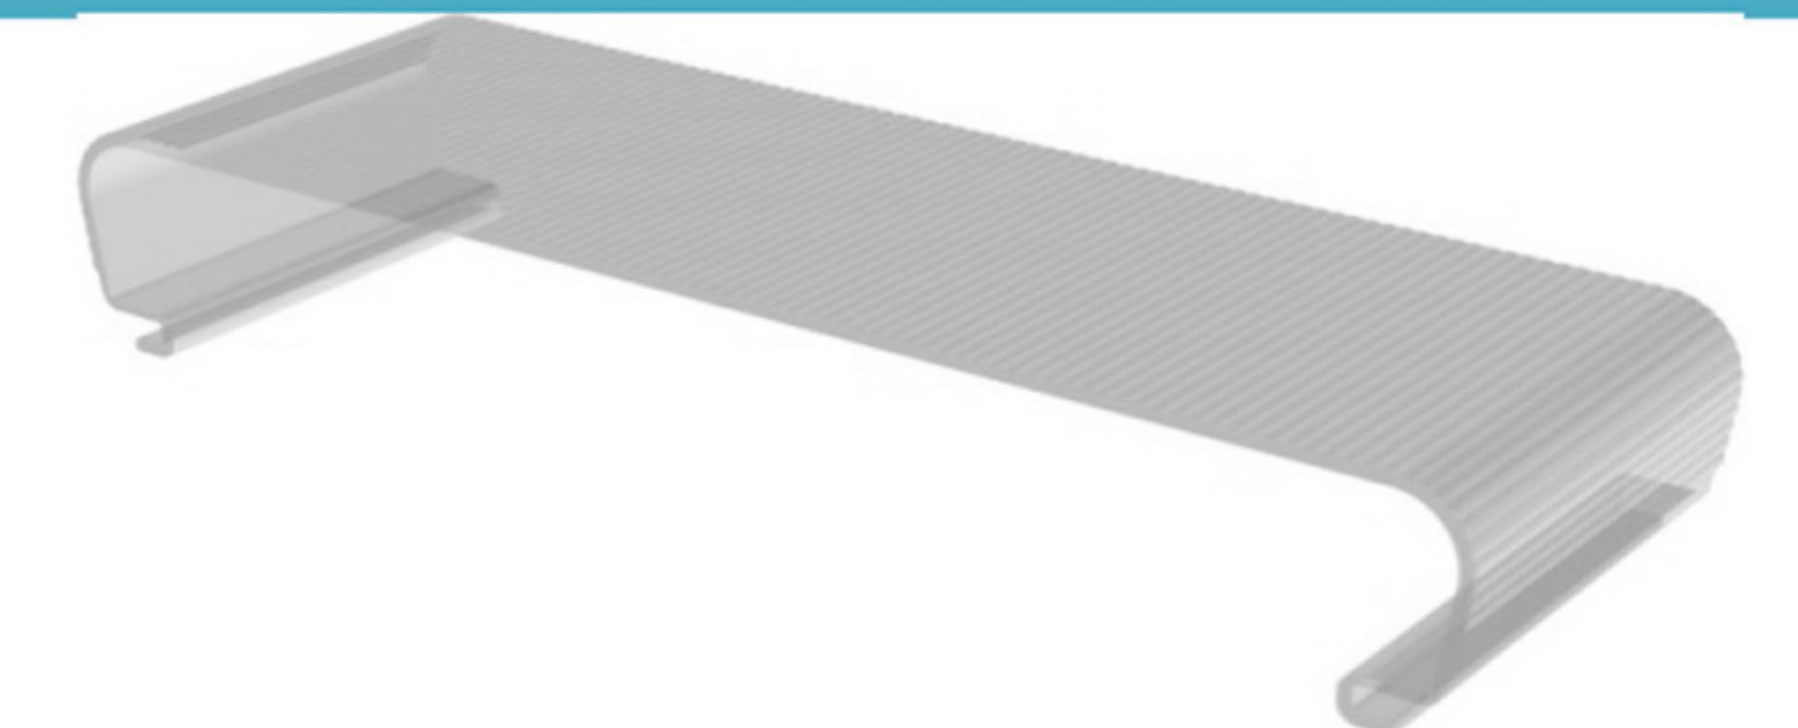

SOFT PVC

Art. NO. : SP53

LIGHTING COVER PROFILE

ACRYLIC

Art. NO. : SP62

SKIRTING PROFILE

SOFT PVC

Art. NO. : SP64