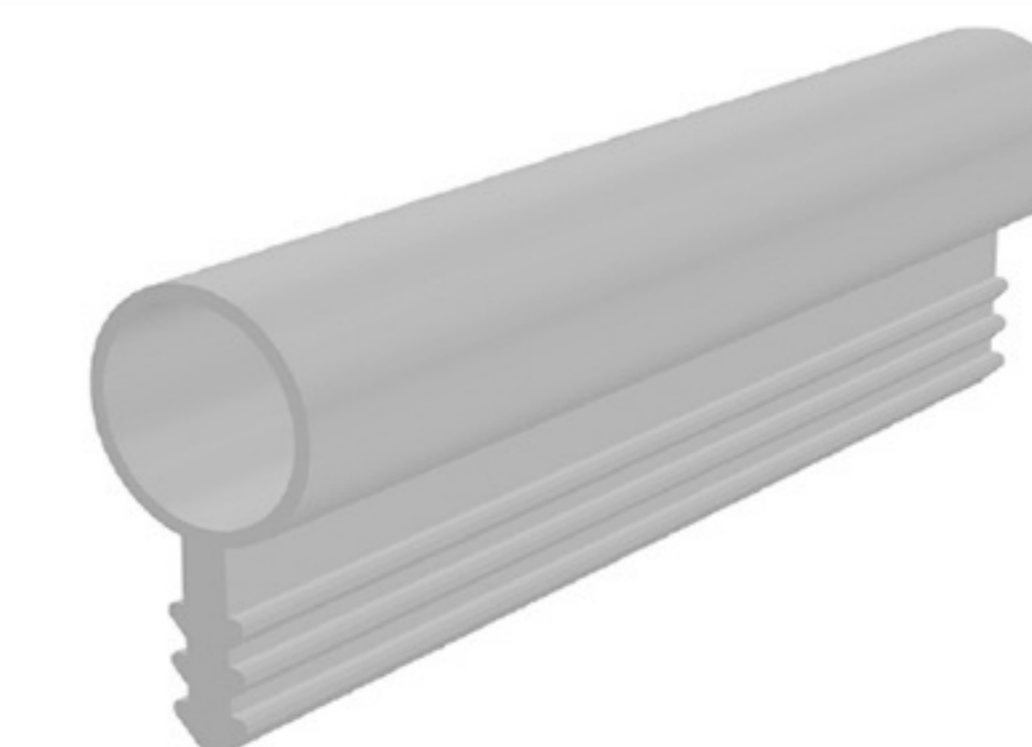

HARD PVC

Art. NO. : SP142

DUST-PROOF PROFILE

HARD PVC

Art. NO. : SP151

PARTITION BUMPER

SOFT PVC

Art. NO. : SP152