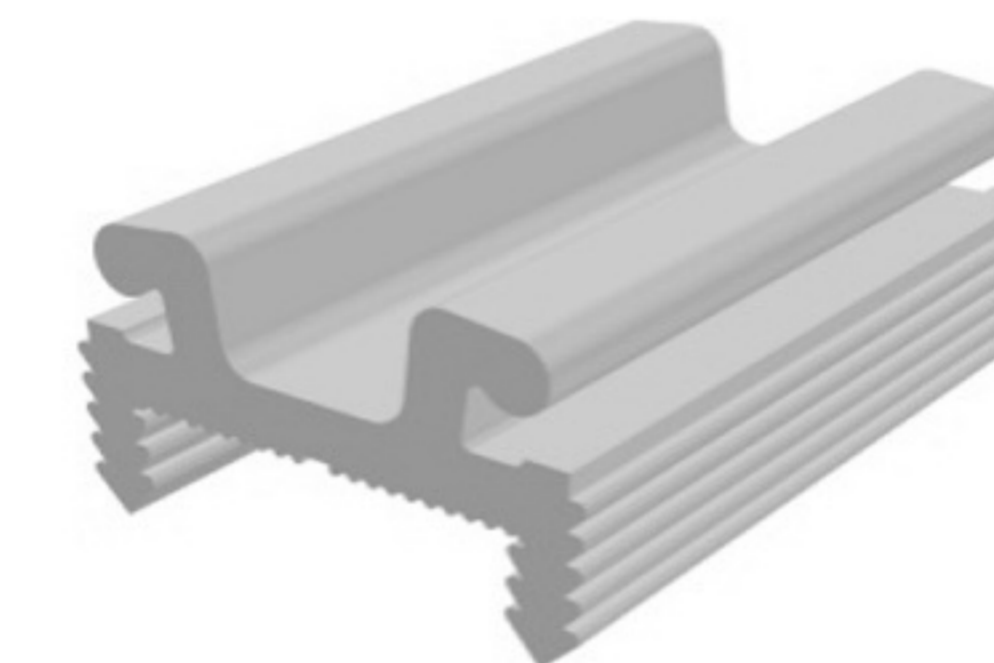

WALL SKIRTING CONNECTOR

HARD PVC

Art. NO. : SP21