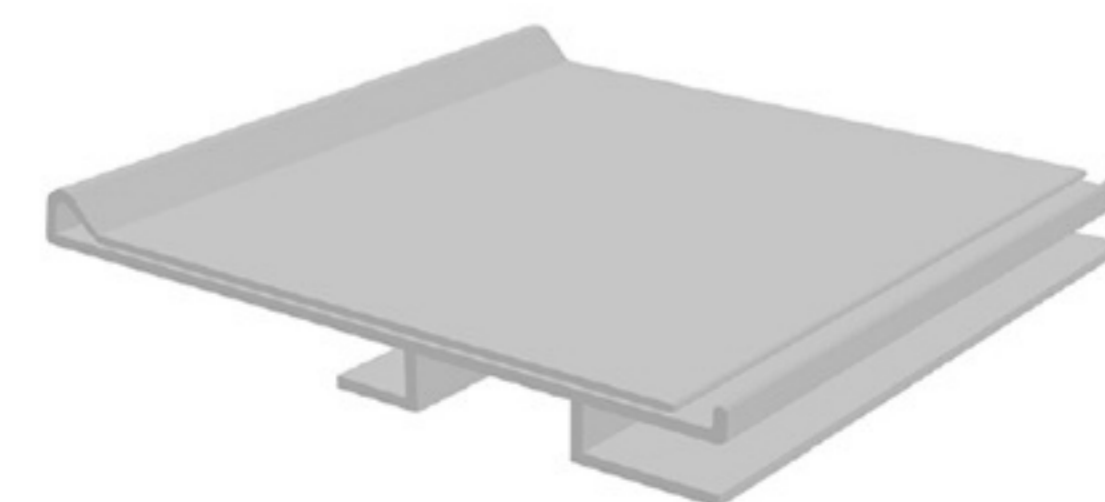

SOFT PVC

HARD PVC

Art. NO. : SP142