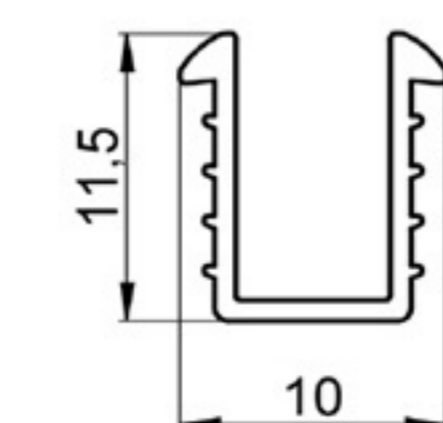

LAMP COVER FRAME

Art. NO. : SP168