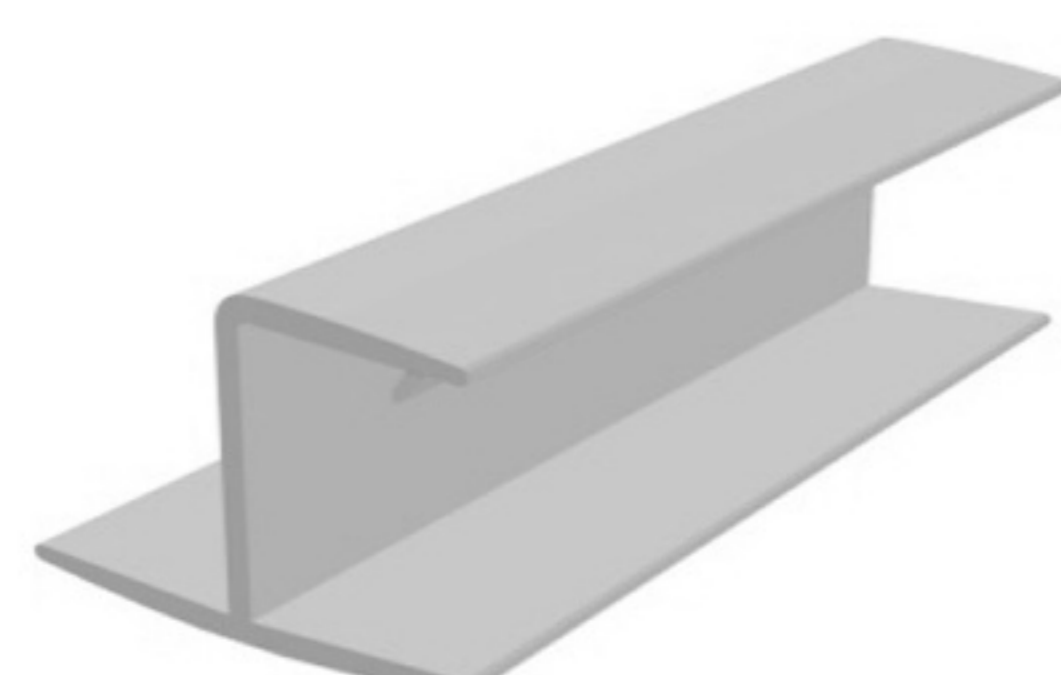

PROFILE FOR PARTITIONS

HARD PVC

Art. NO. : SP131

GLASS DOOR STOPPER

CO EXT. PVC

Art. NO. : SP126

LAMP COVER FRAME

HARD PVC