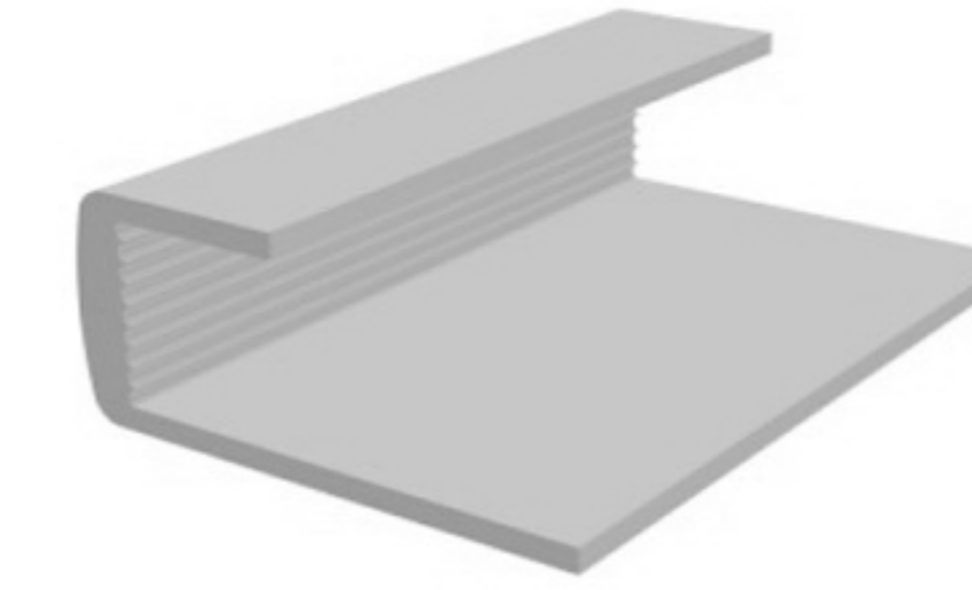

Art. NO. : SP106

DUST-PROOF PROFILE

CO EXT. PVC

Art. NO. : SP107

PROFILE FOR AUTO'S SEAT

SOFT PVC

Art. NO. : SP114

PROFILE FOR PARTITIONS