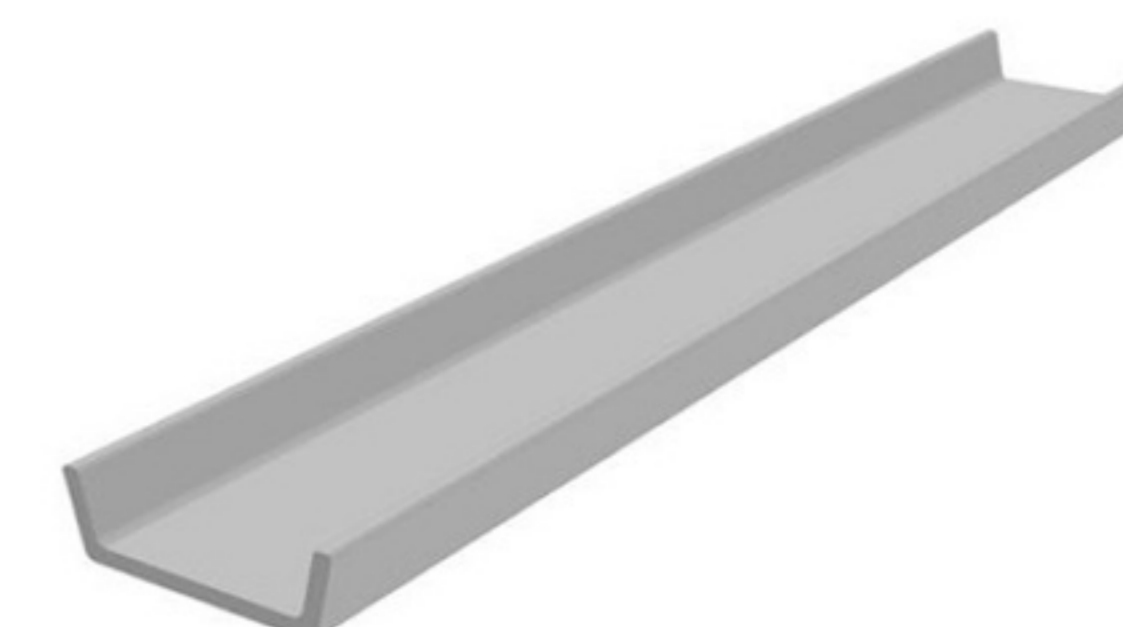

CO EXT. PVC

Art. NO. : SP208

LAMP COVER PROFILE

POLYCARBONATE

Art. NO. : SP216

LIGHTING COVER PROFILE

POLYCARBONATE

Art. NO. : SP211