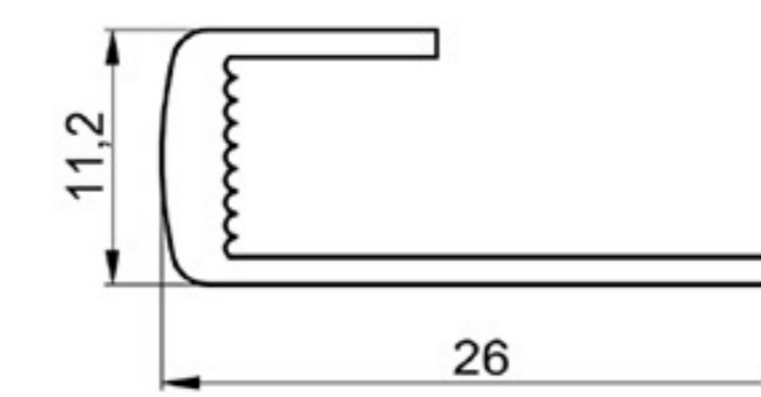

TILES INTERNAL ANGLE

Art. NO. : SP114