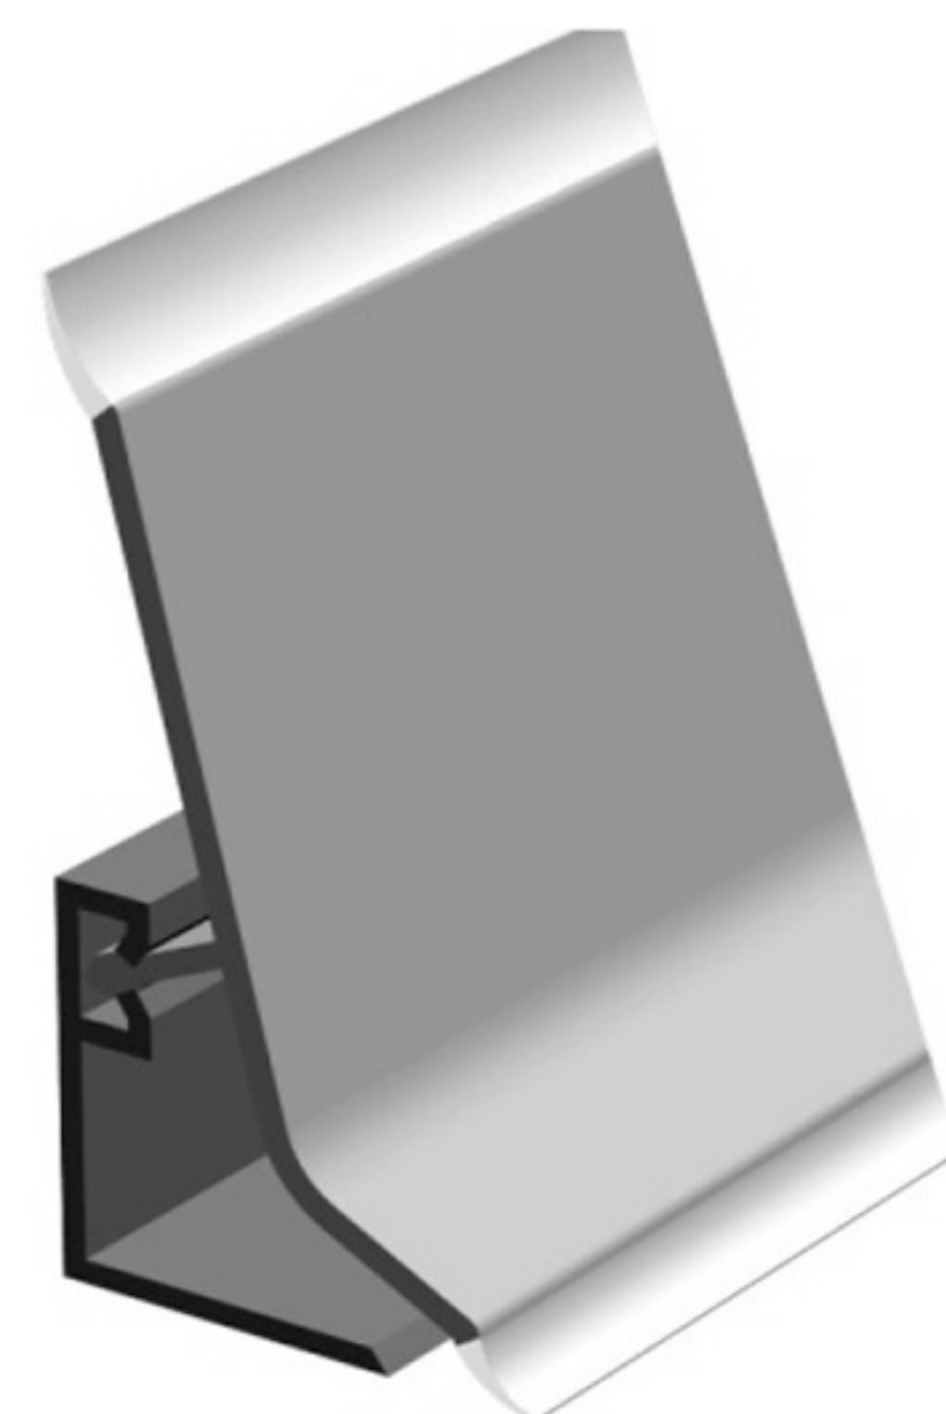

HARD / CO EXT. PVC

Art. NO. : M30