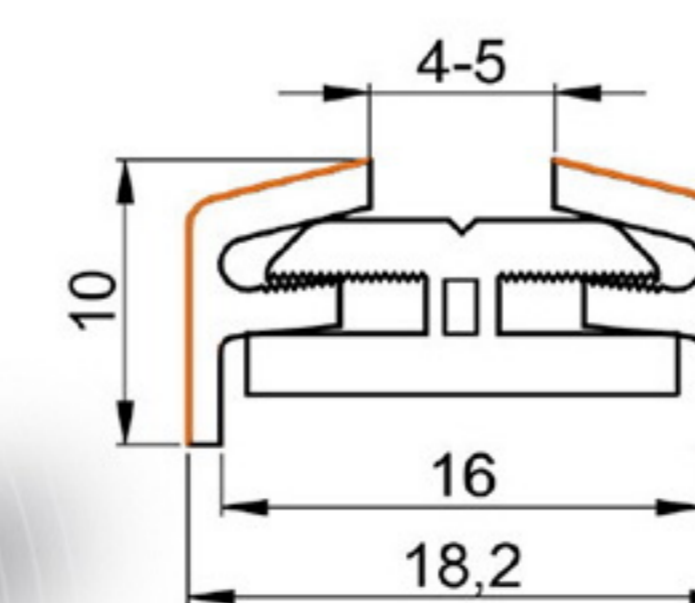

HARD + SOFT PVC

Art. NO. : M134

ALUMINUM

Art. NO. : M171

HARD PVC

Art. NO. : Z36

HARD + SOFT PVC

Art. NO. : M139

HARD PVC

Art. NO. : Z48/4&Z48/5

HARD PVC

Art. NO. : Z49

HARD / CO EXT. PVC

Art. NO. : M150

HARD PVC

Art. NO. : Z51

POLYCARBONATE

Art. NO. : M167

HARD PVC

Art. NO. : ZS13