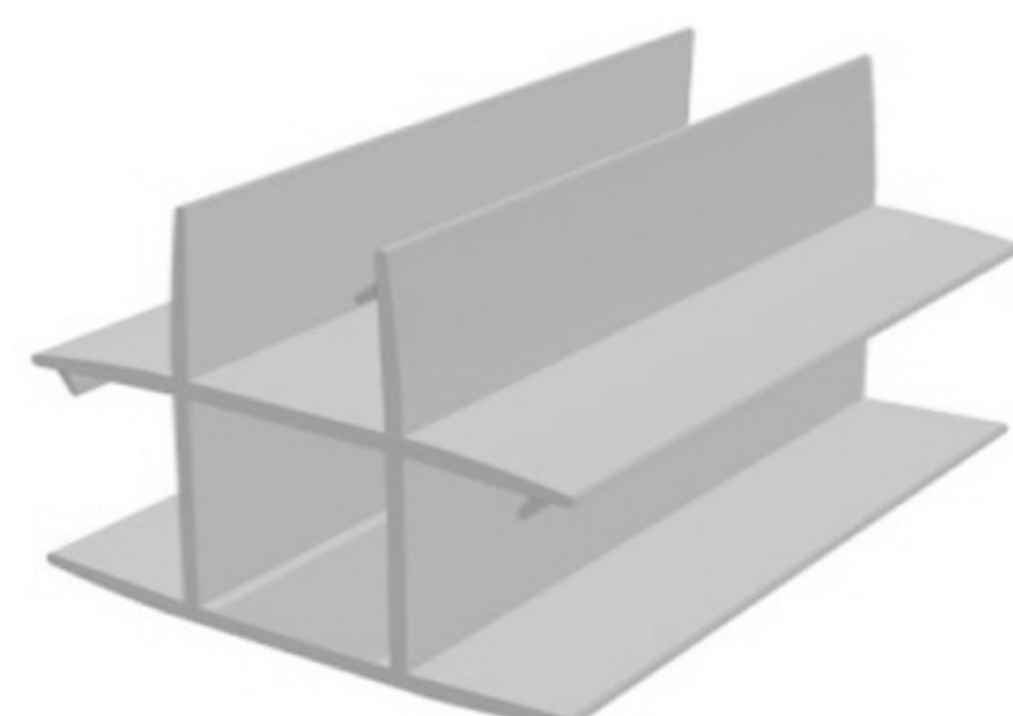

PARTITIONS CONNECTOR

HARD PVC

Art. NO. : SP127

GLASS PARTITIONS CONNECTOR

CO EXT. PVC

Art. NO. : SP122

DUST-PROOF PROFILE

SOFT PVC