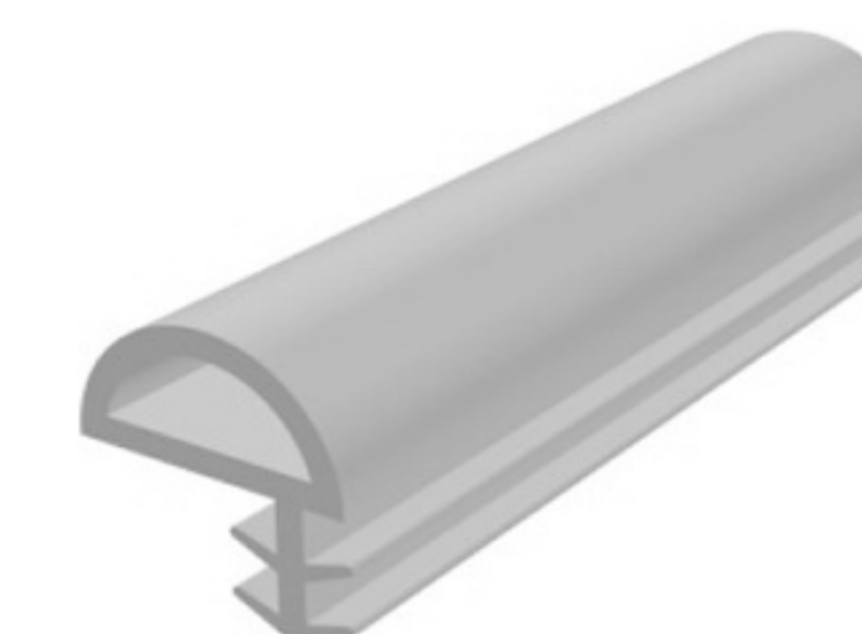

SOFT PVC

Art. NO. : M124