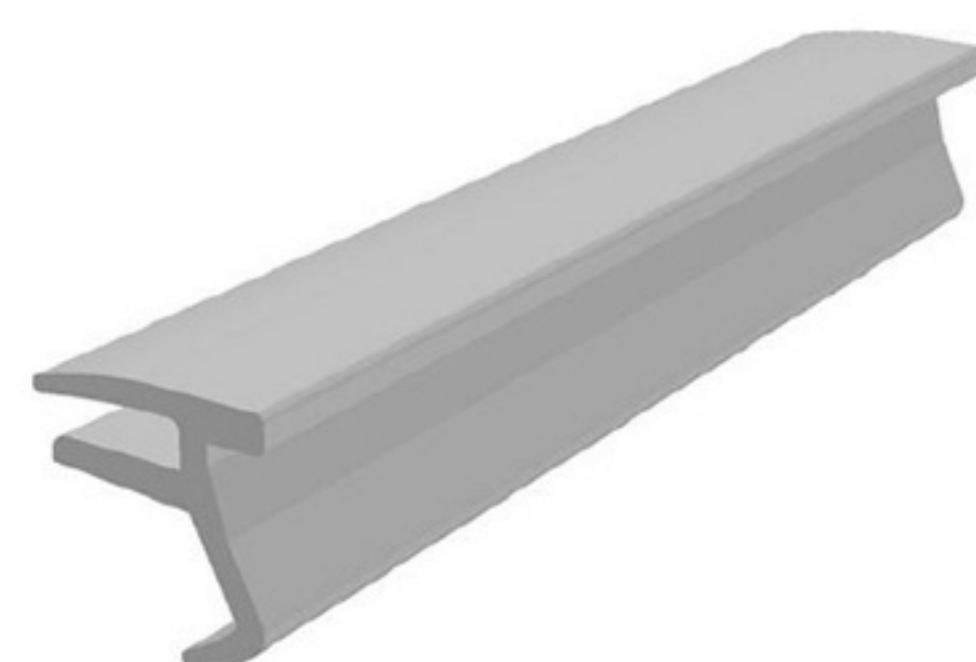

CO EXT. PVC

Art. NO. : SP214

LIGHTING COVER PROFILE

POLYCARBONATE

Art. NO. : SP215

From the very beginning **SMD** dedicated all its efforts to provide the most efficient solutions to furniture designers and customers, leading the fashion and latest trends of furniture designs, providing elegant wide range of decorative handles, knobs & other accessories.