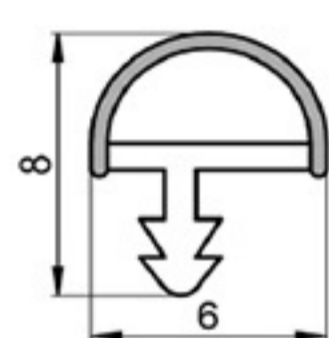

DUCT COVER

EDGE PROFILE

Art. NO. : SP39

Art. NO. : SP42/4

GUIDE RAIL PROFILE

Art. NO. : SP42/6

CONNECTOR PROFILE

Art. NO. : SP44