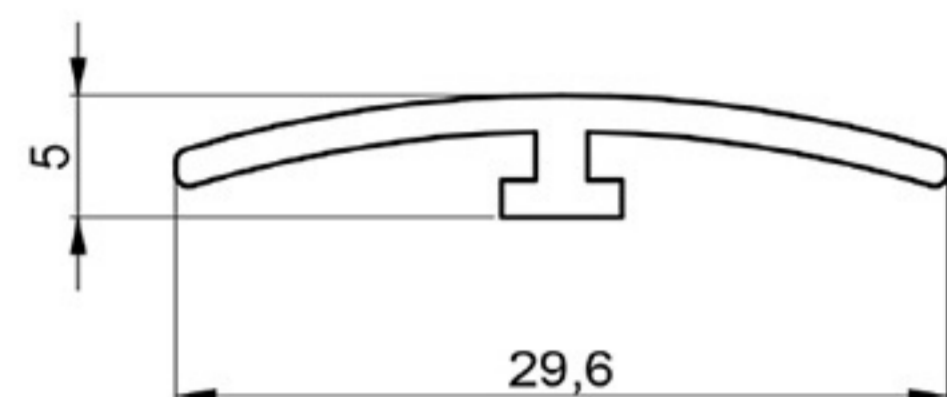

PARTITION BUMPER PROFILE

SOFT PVC

Art. NO. : SP188

PARTITION BUMPER PROFILE

SOFT PVC

Art. NO. : SP183

PARTITIONS COVER PROFILE

HARD PVC