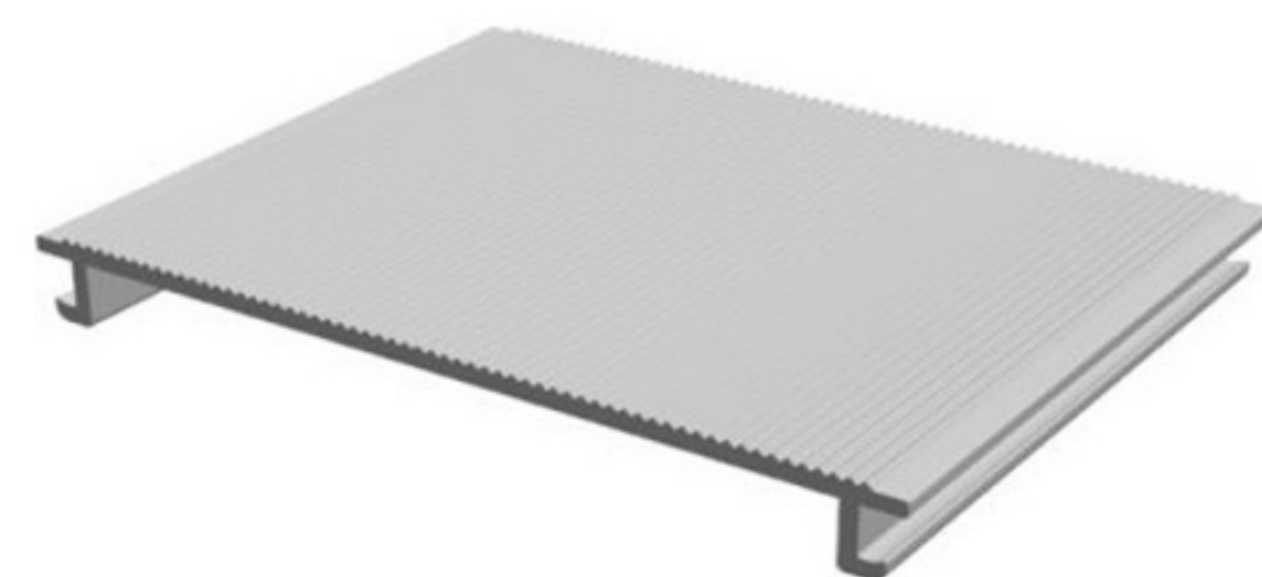

Art. NO. : SP176

Art. NO. : SP177

Art. NO. : SP178

Art. NO. : SP179

Art. NO. : SP180

HARD PVC

Art. NO. : SP181