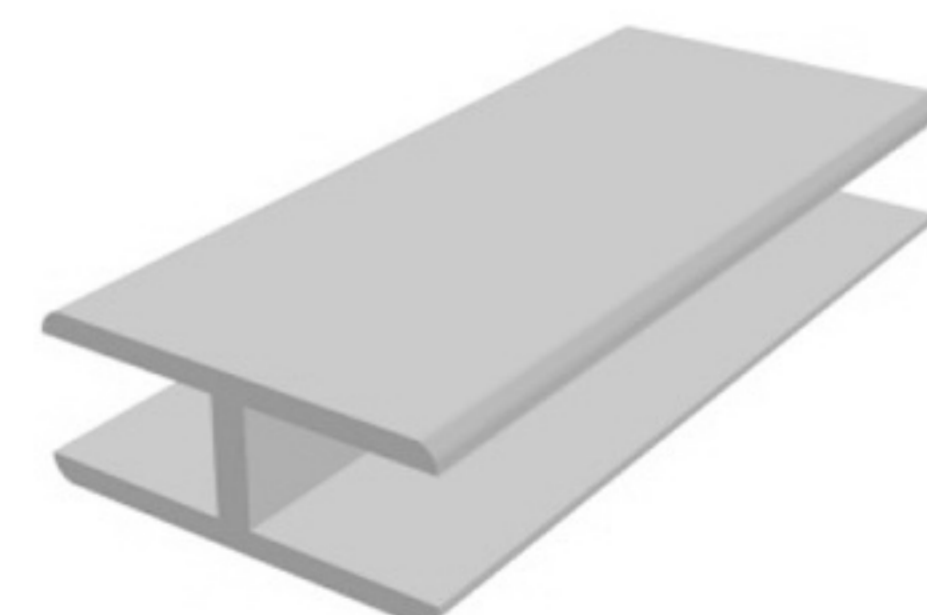

HARD PVC

Art. NO. : M66/5.5