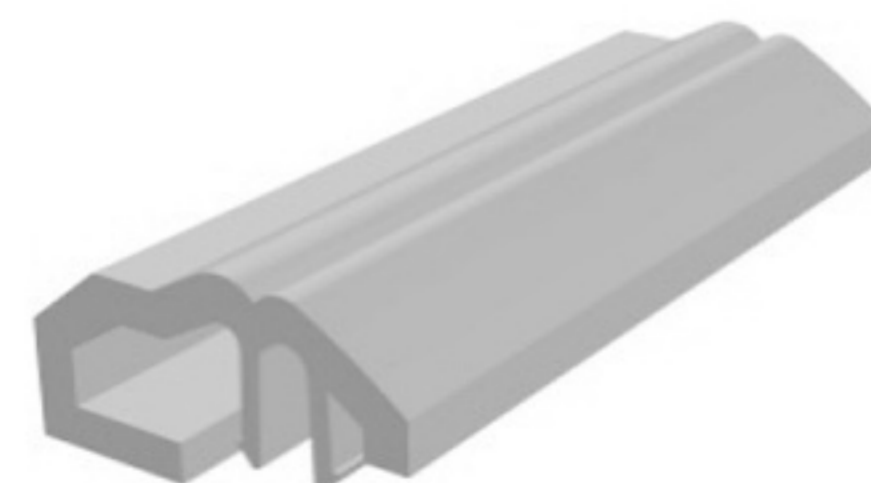

Art. NO. : SP114

Art. NO. : SP115

Art. NO. : SP117

Art. NO. : SP118

Art. NO. : SP119

HARD PVC

Art. NO. : SP120