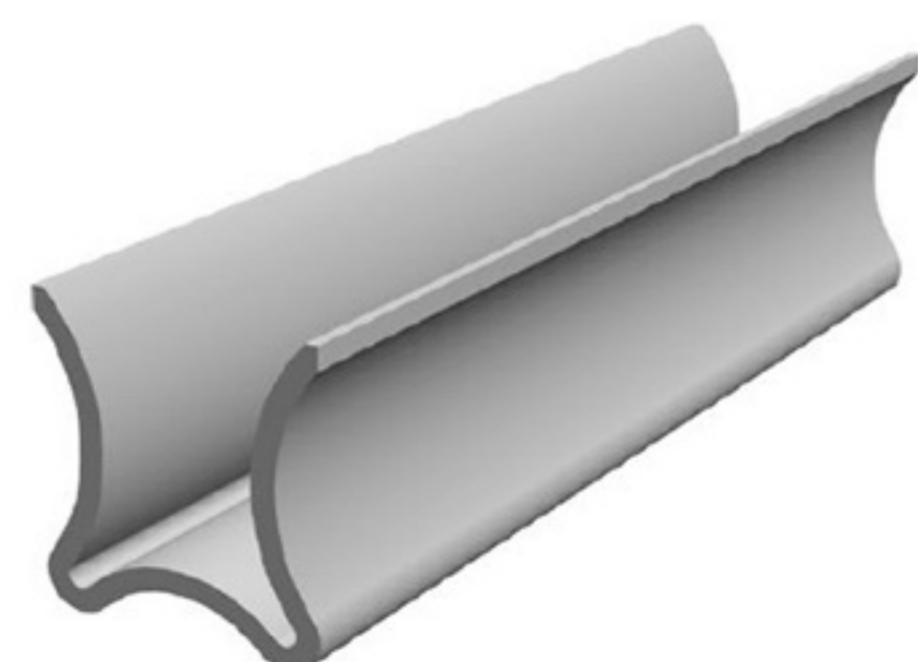

GLASS DOOR STOPPER

CO EXT. PVC

Art. NO. : SP167

GLASS HOLDER

HARD PVC

Art. NO. : SP161

GLASS HOLDER

SOFT PVC