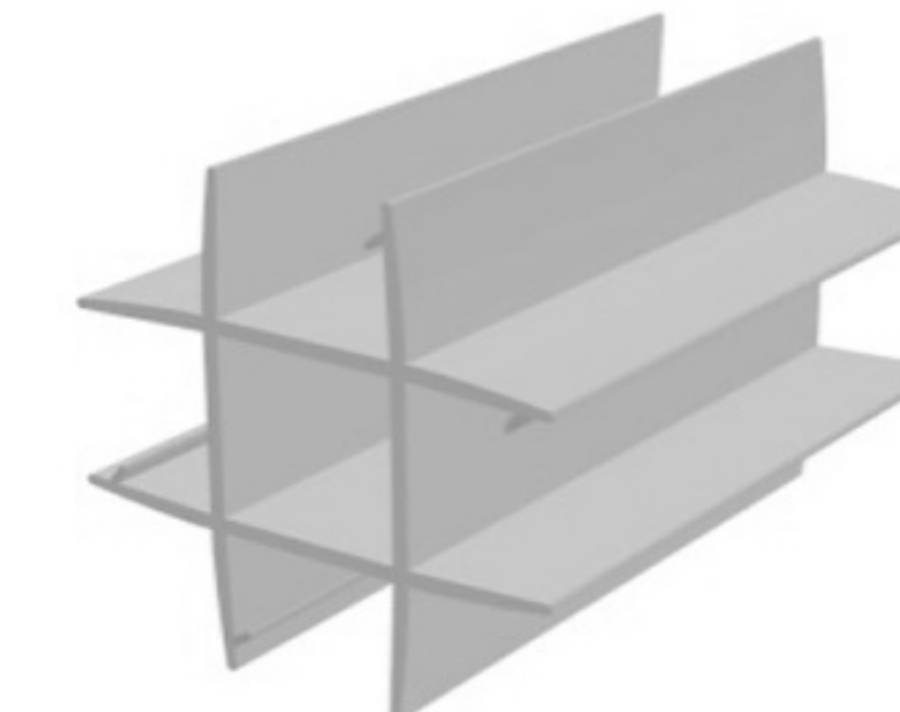

HARD PVC

Art. NO. : SP118