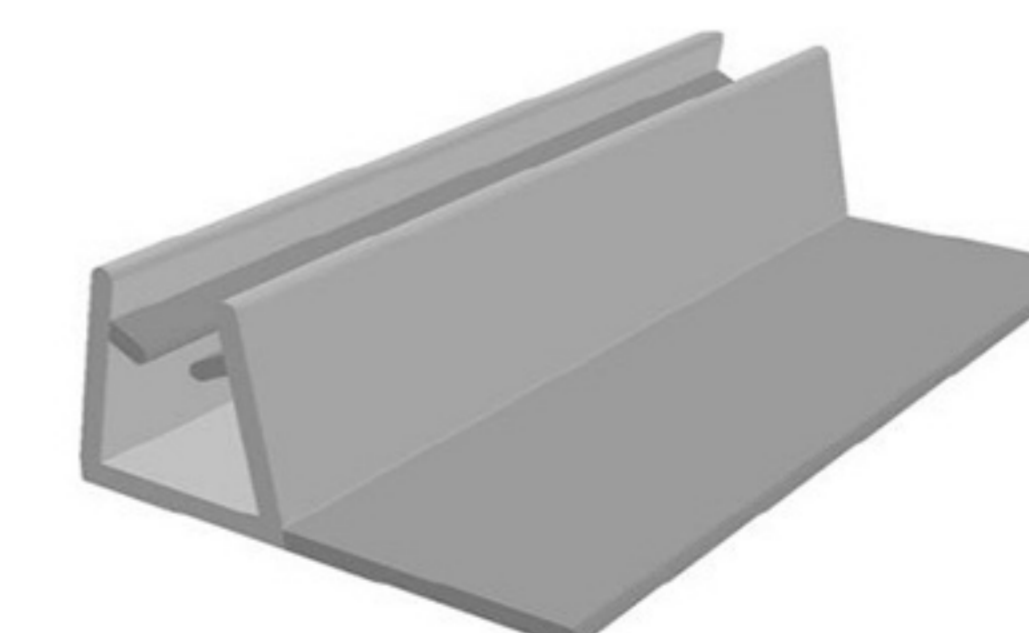

SOFT PVC

Art. NO. : SP167