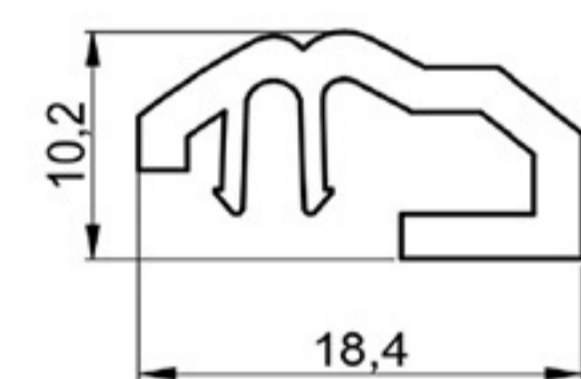

PROFILE FOR PARTITIONS