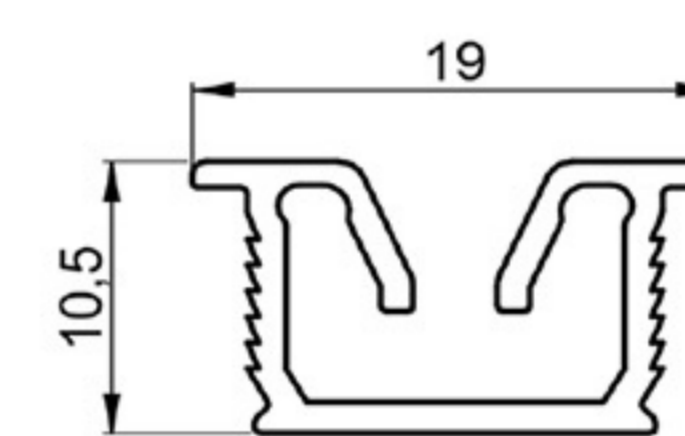

HARD + SOFT PVC

Art. NO. : M134

ALUMINUM

Art. NO. : M171

HARD PVC

Art. NO. : Z36

HARD + SOFT PVC

Art. NO. : M139

HARD PVC

Art. NO. : Z48/4&Z48/5

HARD PVC

Art. NO. : Z49

HARD / CO EXT. PVC

Art. NO. : M150

HARD PVC

Art. NO. : Z51

POLYCARBONATE

Art. NO. : M167

HARD PVC

Art. NO. : ZS13