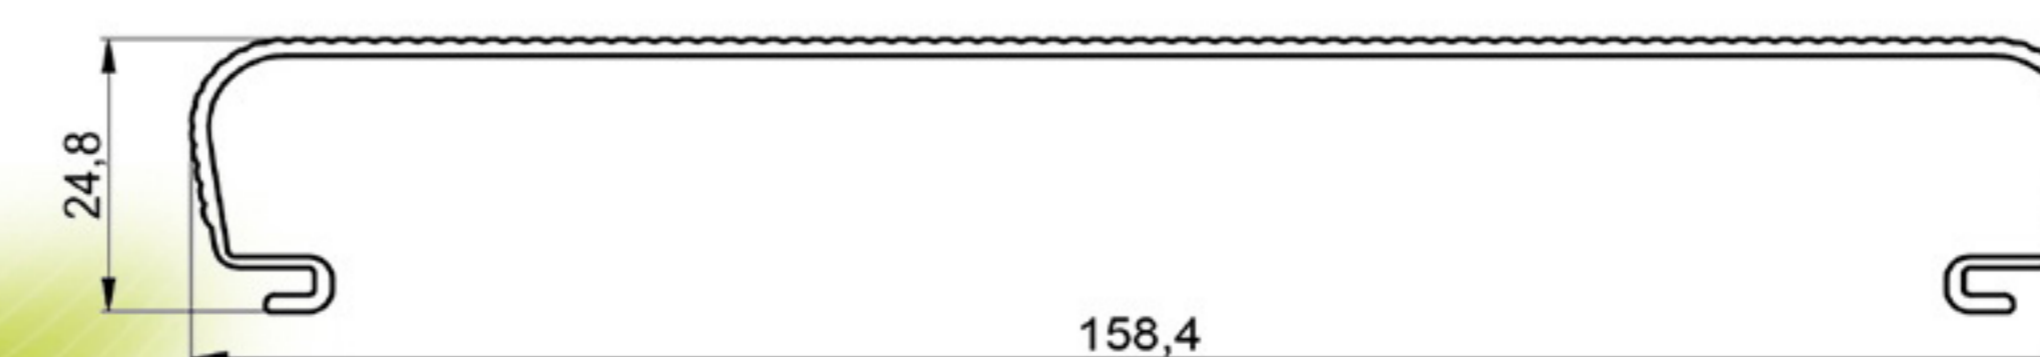

GUIDE RAIL PROFILE

HARD PVC

ACRYLIC

Art. NO. : SP62