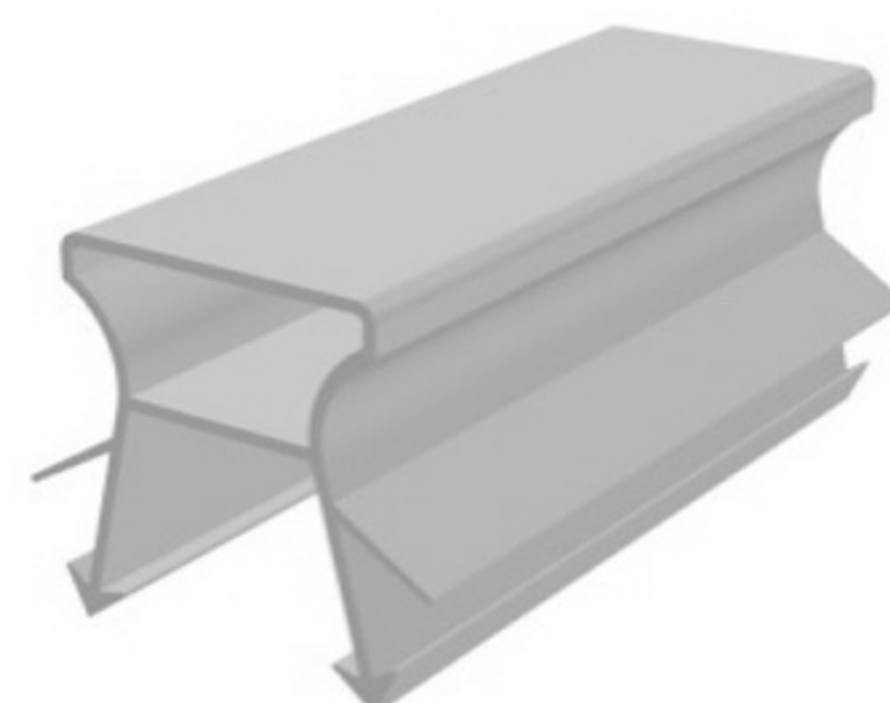

FOLDING DOOR HINGE

SOFT PVC

Art. NO. : SP06