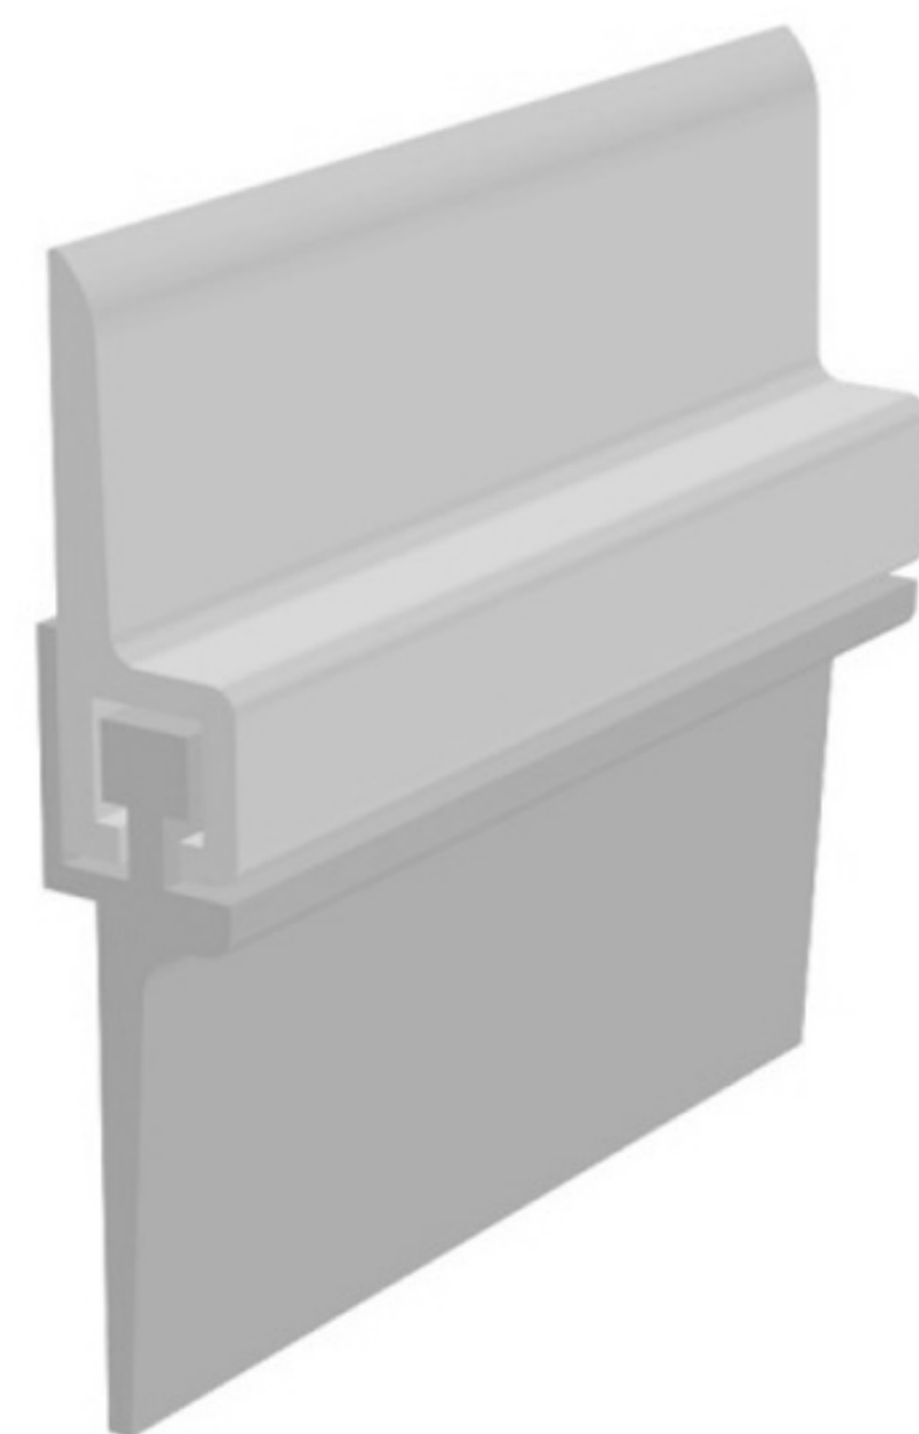

HARD + SOFT PVC

Art. NO. : M139