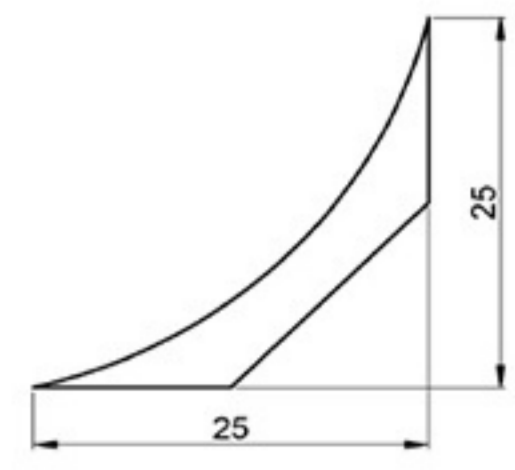

SKIRTING PROFILE

HARD PVC

Art. NO. : SP64 Foam

GUIDE RAIL PROFILE

HARD PVC

Art. NO. : SP72

POLYGON SOLID PROFILE

HARD PVC