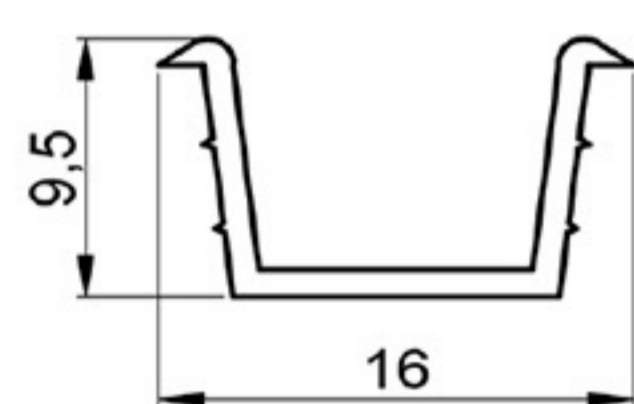

HARD PVC

Art. NO. : M16

SKIRTING PROFILE