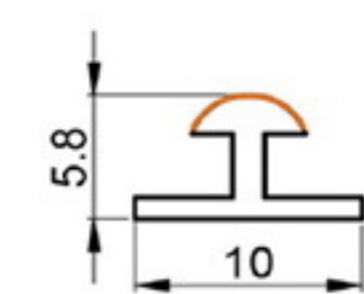

CONNECTING PROFILE

HARD / SOFT PVC

Art. NO. : SP19