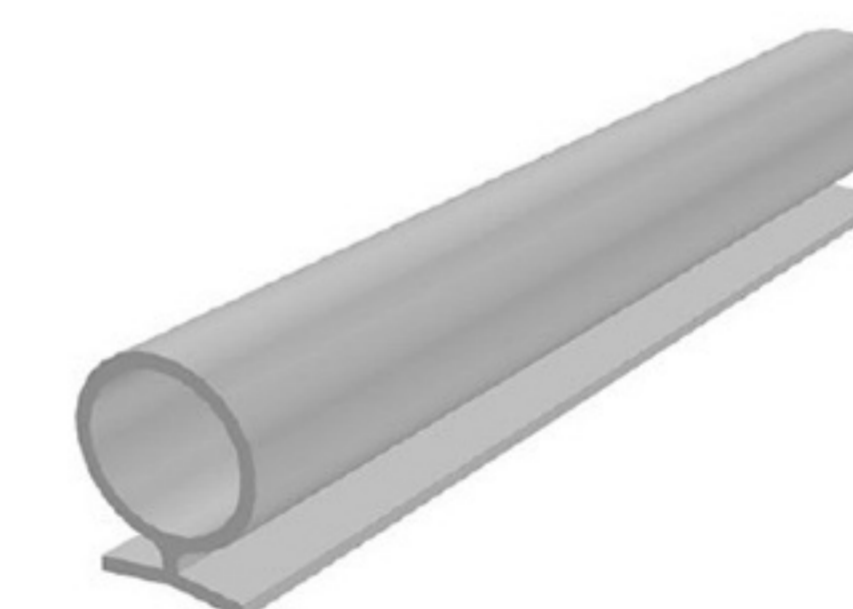

LIGHTING COVER PROFILE POLYCARBONATE Art. NO. : SP204