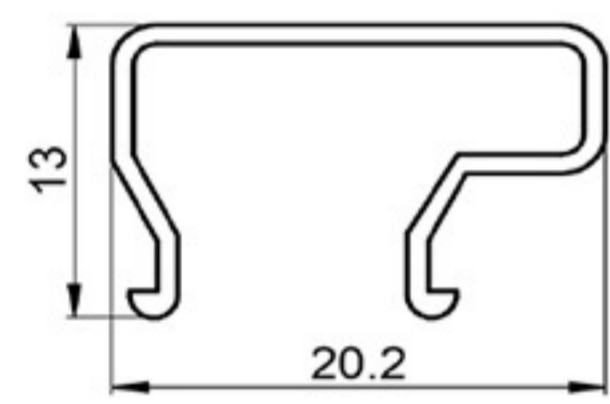

POLYGON TUBE PROFILE

SOFT PVC

Art. NO. : SP57/5&6&7

GUIDE RAIL PROFILE

HARD PVC

Art. NO. : SP50

ROUND TUBE PROFILE

HARD PVC