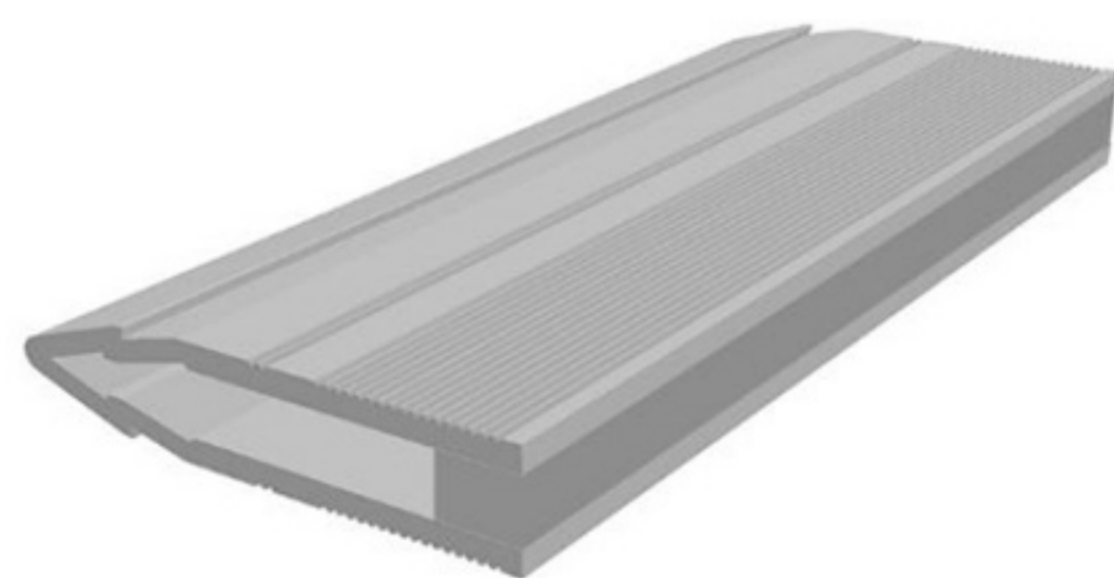

Art. NO. : SP193

DECORATIVE PARTITIONS COVER HARD PVC Art. NO. : SP194

DECORATIVE PARTITIONS COVER HARD PVC Art. NO. : SP195

CONSTRUCTIONS PROFILE CO EXT. PVC Art. NO. : SP196

LAMP COVER PROFILE POLYCARBONATE Art. NO. : SP197