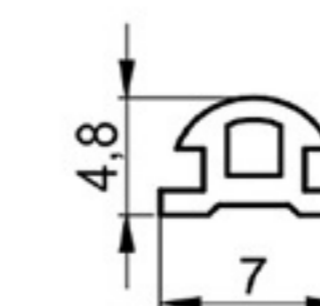

PARTITIONS BUMPER