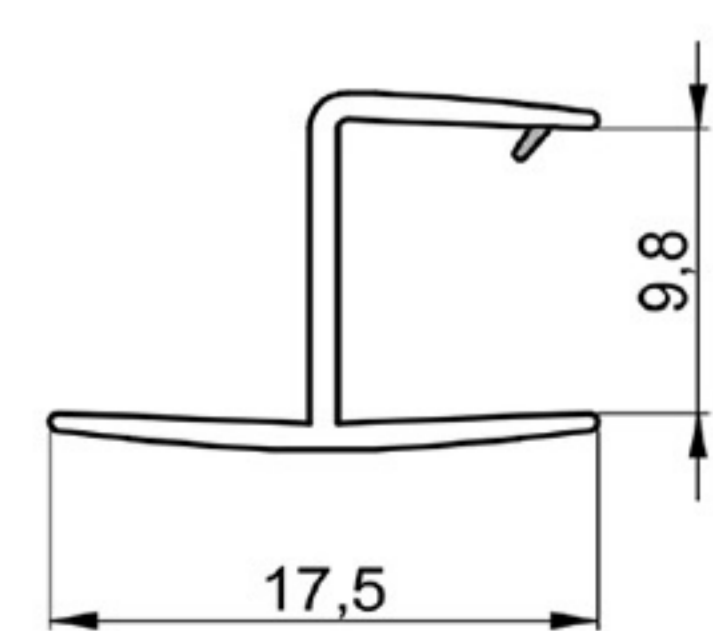

PROFILE FOR PARTITIONS

HARD PVC

Art. NO. : SP131

GLASS DOOR STOPPER

CO EXT. PVC

Art. NO. : SP126

LAMP COVER FRAME

HARD PVC