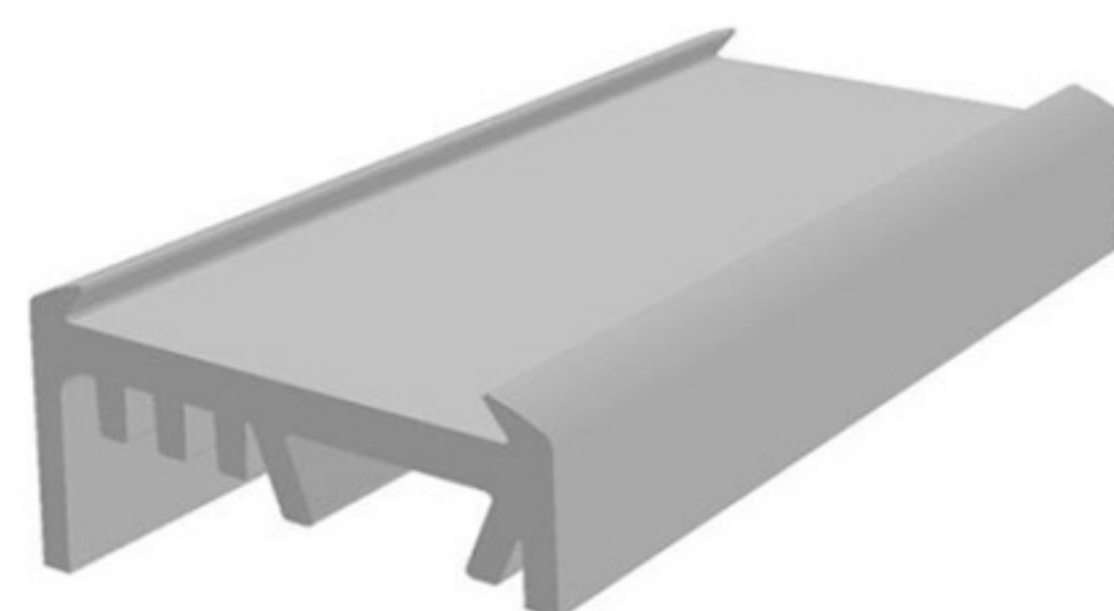

ELECTRICAL MOUNTING PROFILE HARD PVC Art. NO. : SP199