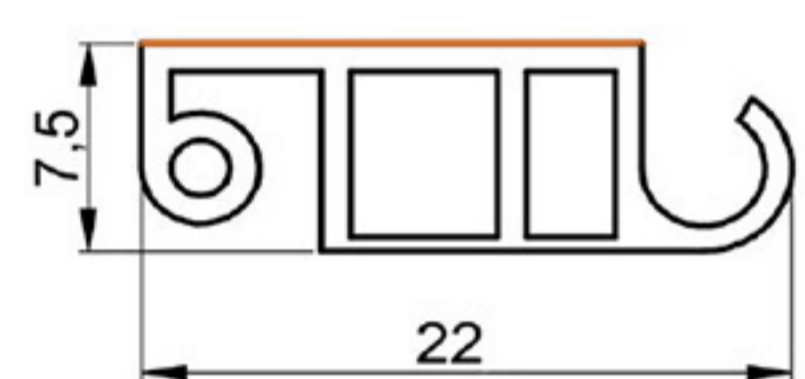

ROLLER SHUTTER GUIDE