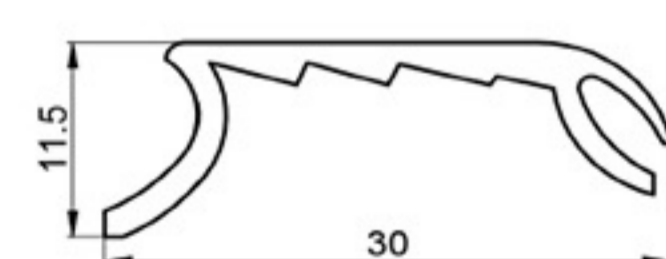

EDGE PROFILE

Art. NO. : SP39

Art. NO. : SP42/4

GUIDE RAIL PROFILE

Art. NO. : SP42/6

ACRYLIC

CONNECTOR PROFILE

Art. NO. : SP44