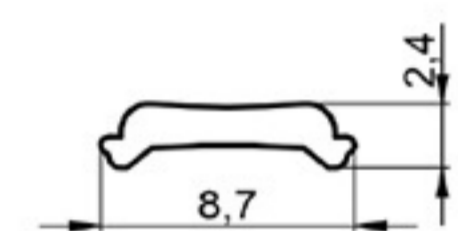

SHEET METAL CONNECTOR

HARD PVC

Art. NO. : SP145

CONSTRUCTIONS PROFILE

HARD PVC

Art. NO. : SP140

MARKET LABEL'S HOLDER

HARD PVC