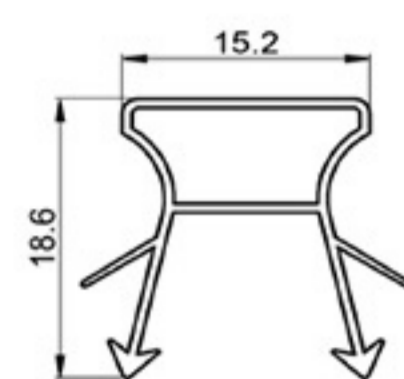

FOLDING DOOR HINGE

SOFT PVC

Art. NO. : SP04