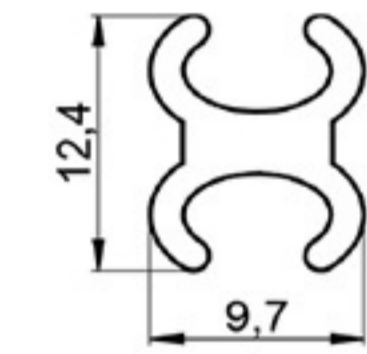

ANGLE CONNECTOR

HARD PVC

Art. NO. : SP96