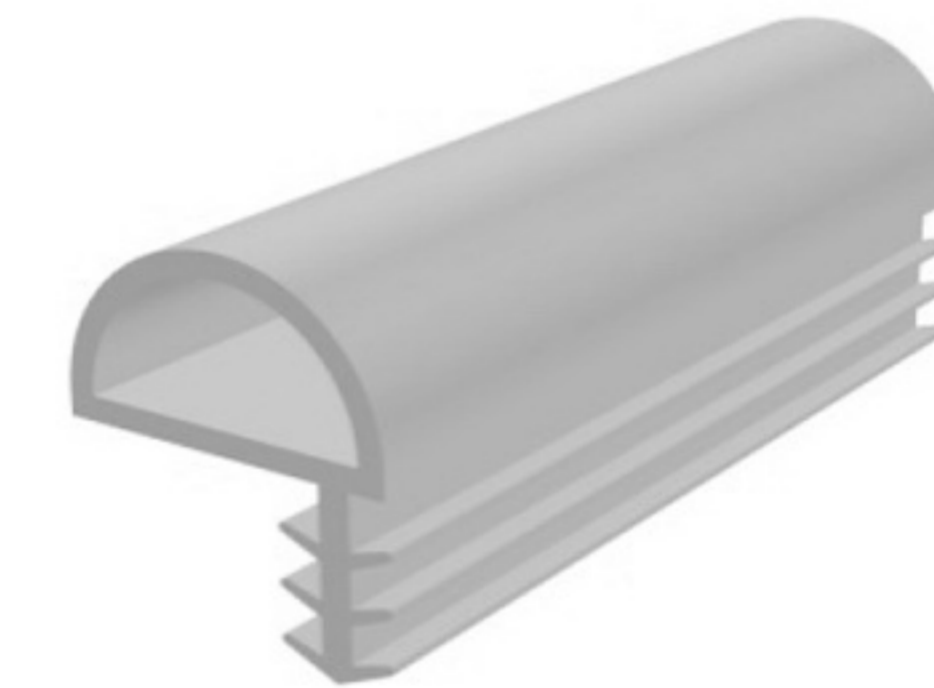

CO EXT. PVC

Art. NO. : SP117