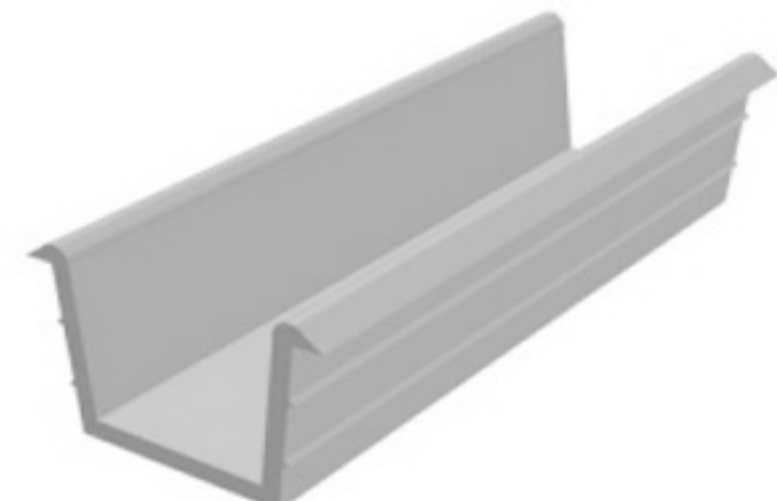

HARD PVC

Art. NO. : M16

SKIRTING PROFILE