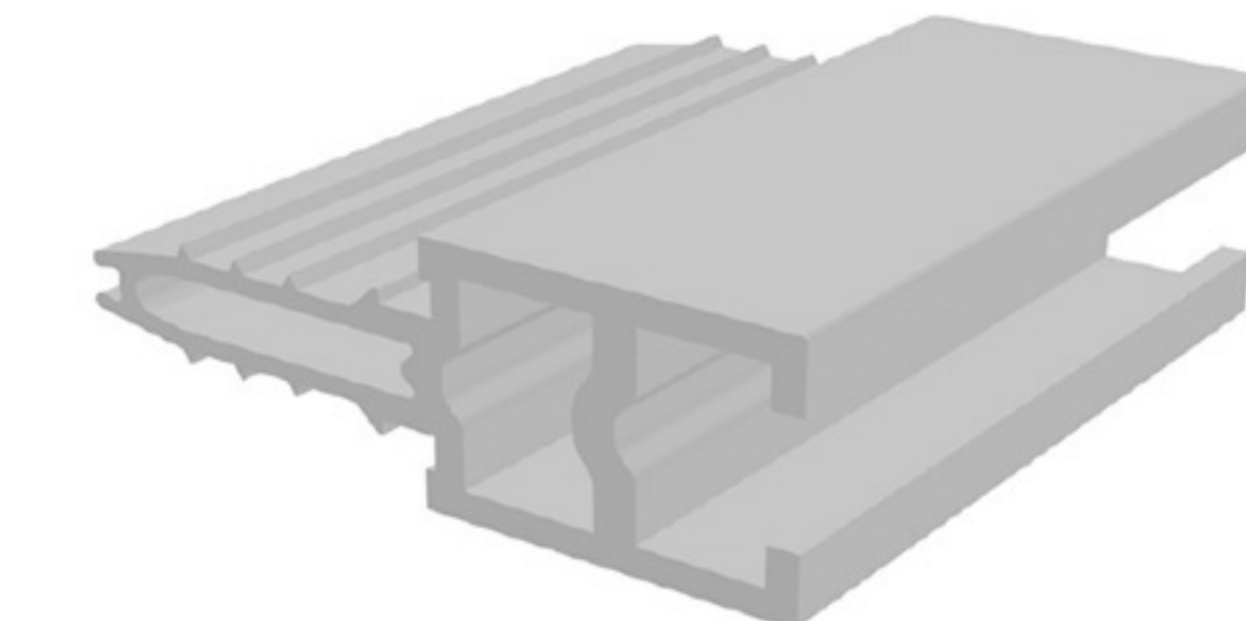

SHEET METAL CONNECTOR

HARD PVC

Art. NO. : SP145

CONSTRUCTIONS PROFILE

HARD PVC

Art. NO. : SP140

MARKET LABEL'S HOLDER

HARD PVC