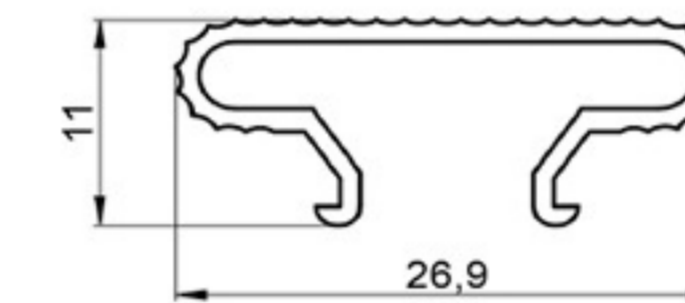

Art. NO. : SP101

PROFILE FOR PARTITIONS

HARD PVC

Art. NO. : SP95

GUIDE RAIL PROFILE

HARD PVC

Art. NO. : SP102

PROFILE FOR PARTITIONS