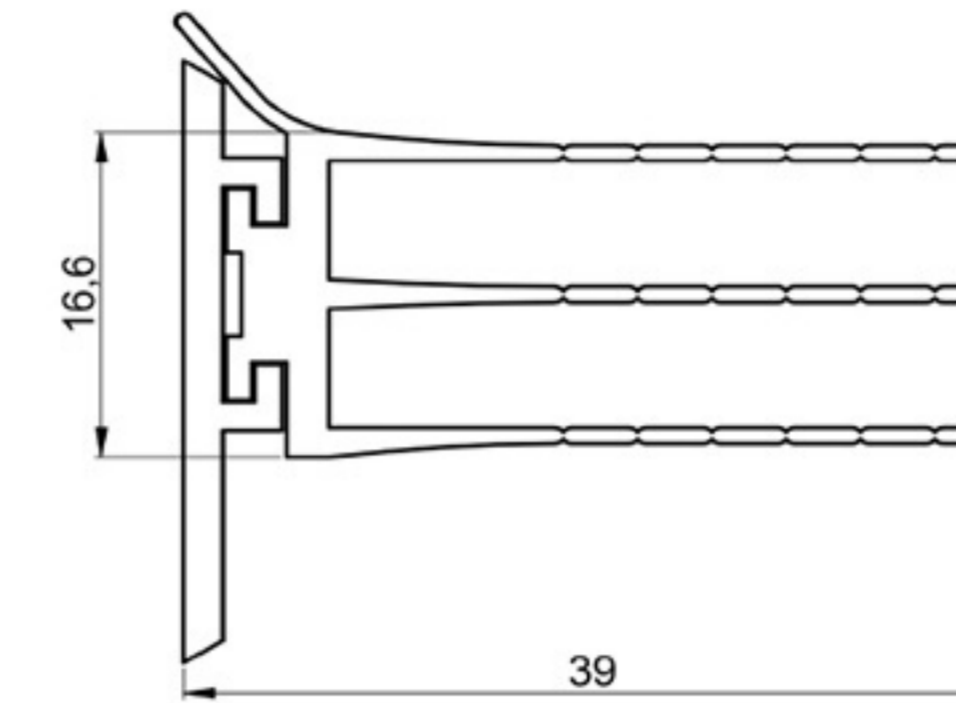

RAINS DRAIN PROFILE

HARD PVC

Art. NO. : SP89