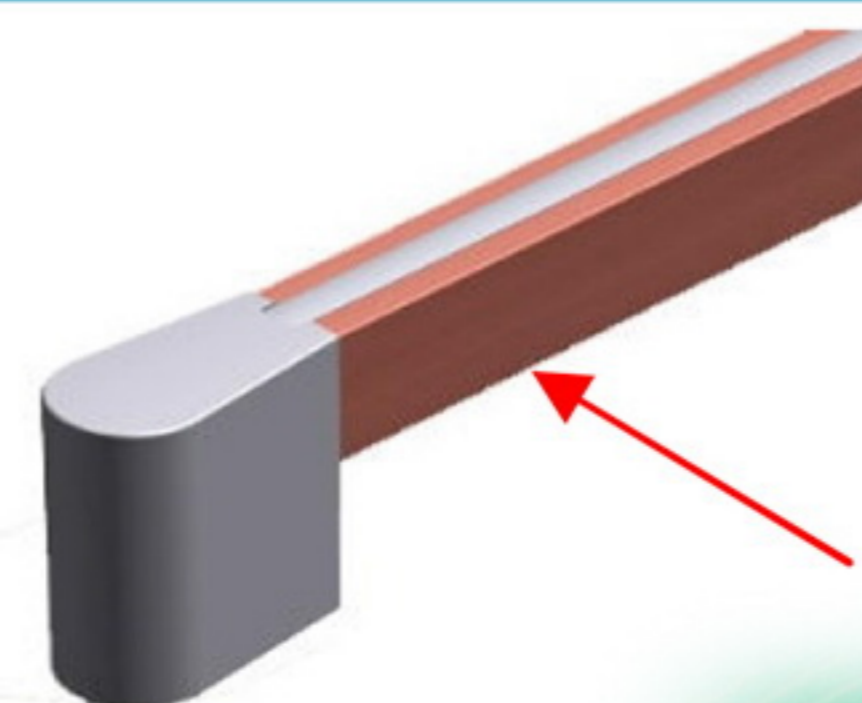

HARD PVC

Art. NO. : M104