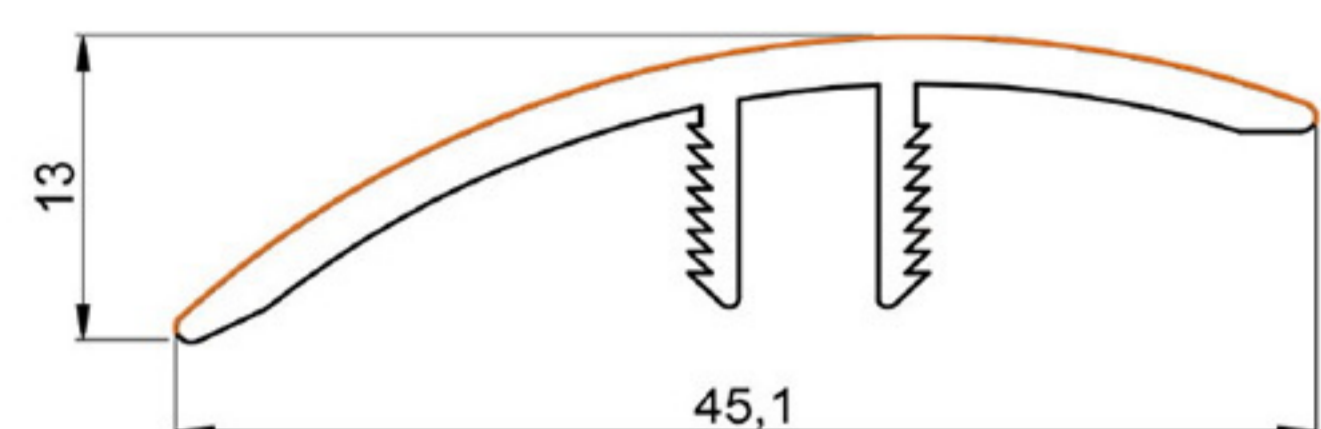

DUST SEALING PROFILE

HARD PVC

Art. NO. : M92

HARD PVC

Art. NO. : M118