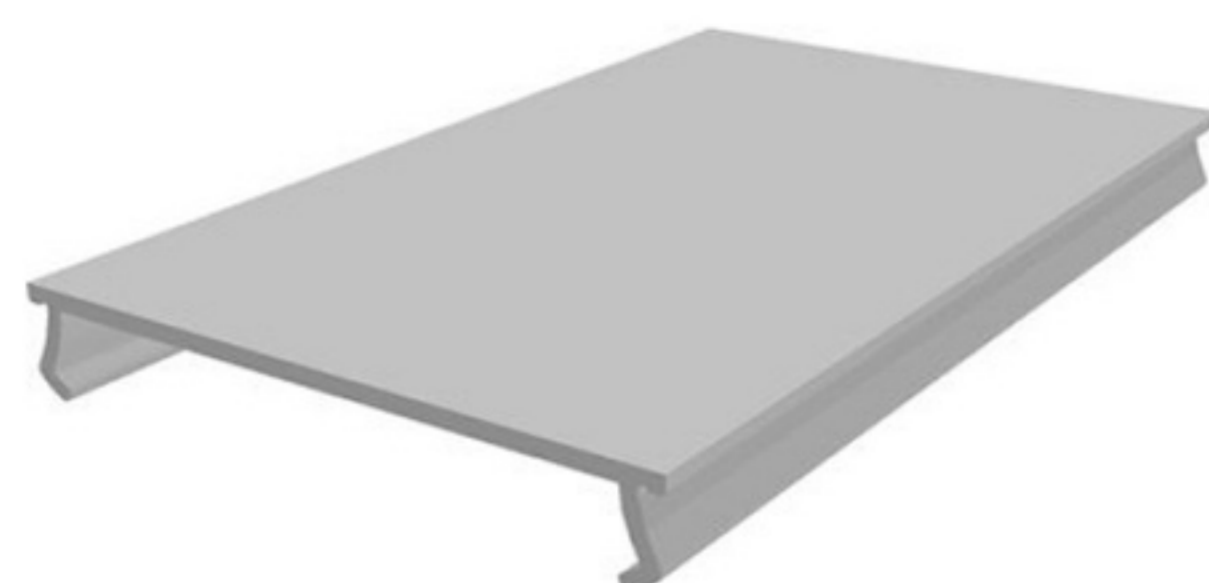

CO EXT. PVC

Art. NO. : SP208

LAMP COVER PROFILE

POLYCARBONATE

Art. NO. : SP216

LIGHTING COVER PROFILE

POLYCARBONATE

Art. NO. : SP211