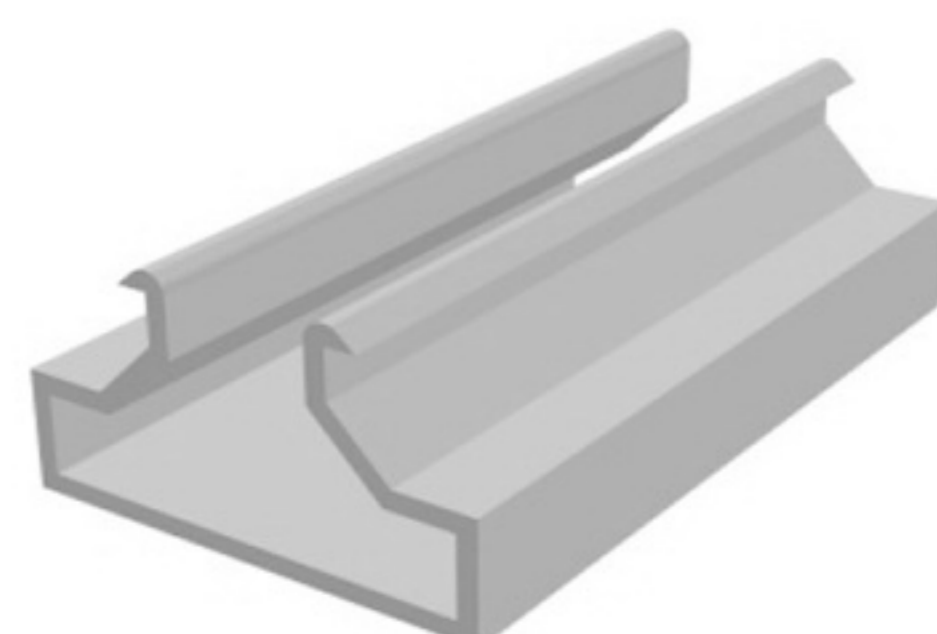

HARD PVC

GUIDE RAIL PROFILE

SOFT PVC

Art. NO. : SP12