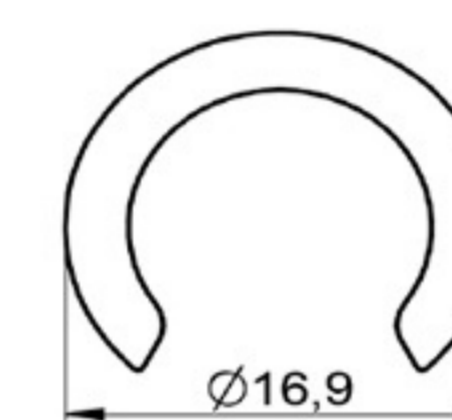

Art. NO. : SP189

LIGHTING COVER PROFILE

POLYCARBONATE

Art. NO. : SP184

MARKET LABEL'S COVER PROFILE

HARD PVC

Art. NO. : SP190

LIGHTING COVER PROFILE