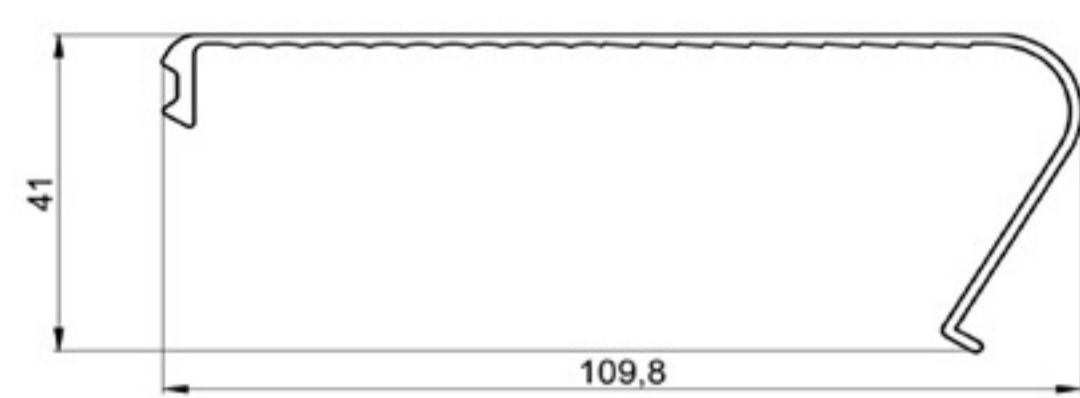

HARD PVC

Art. NO. : SP82

LABELS HOLDER

HARD PVC

Art. NO. : SP84

LIGHTING COVER PROFILE

ACRYLIC

Art. NO. : SP85