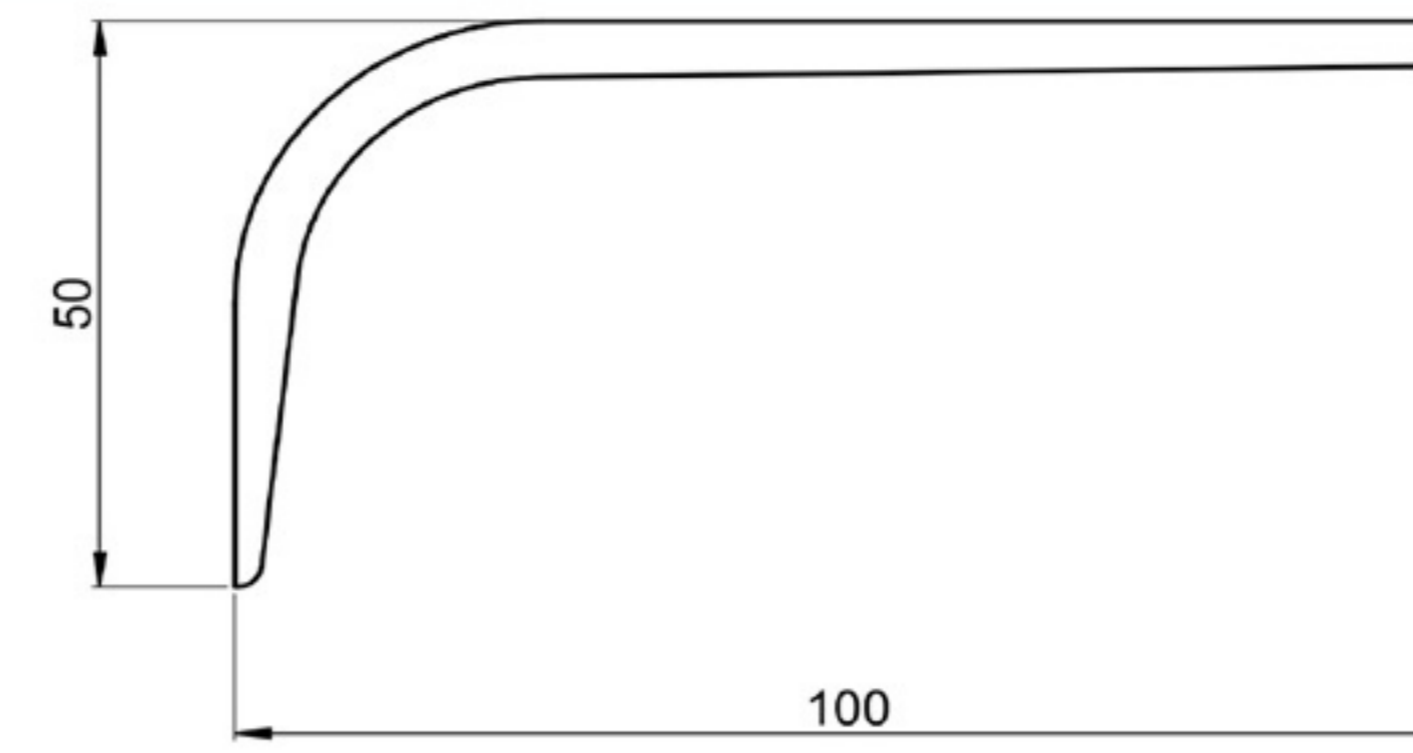

GUIDE RAIL PROFILE

HARD PVC

Art. NO. : SP86

SKIRTING PROFILE

HARD PVC

Art. NO. : SP87

DUST-PROOF PROFILE

SOFT PVC