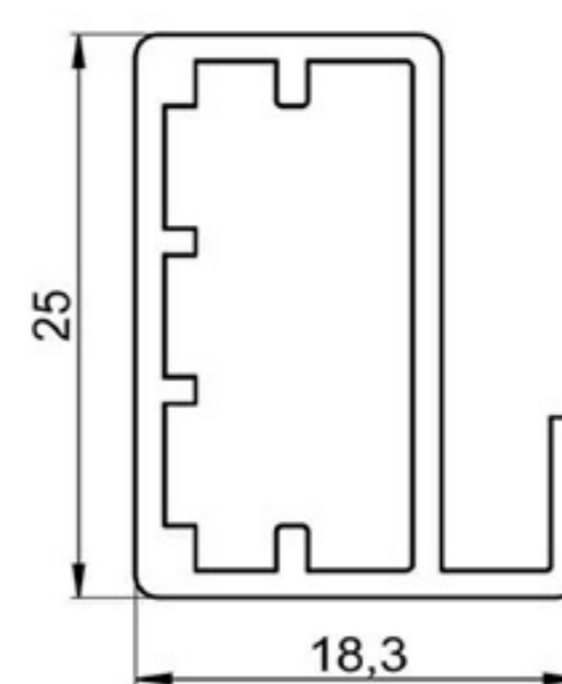

ADVERTISING STAND PROFILE

WIRES DUCT PROFILE