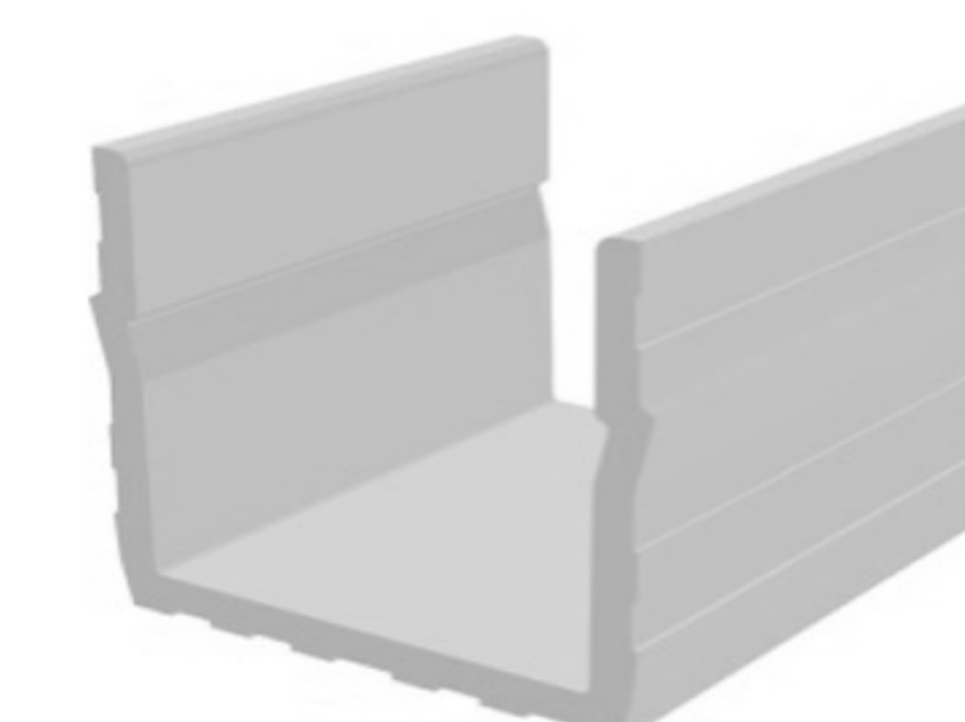

HARD PVC

Art. NO. : SP130