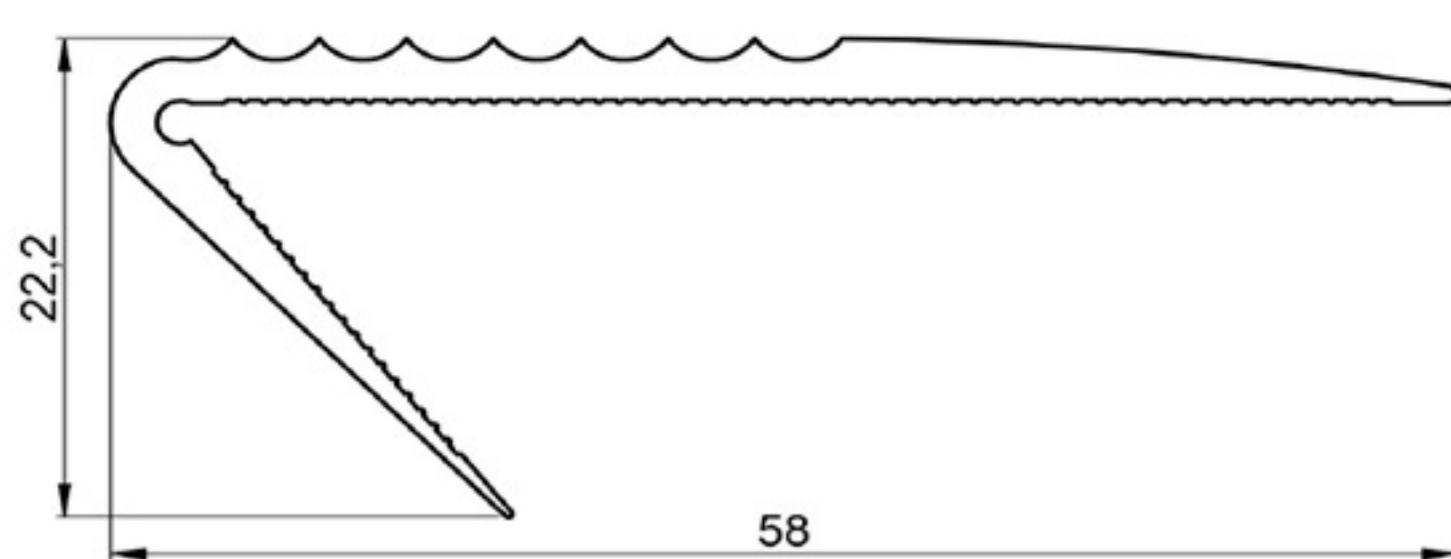

PARTITION BUMPER PROFILE

SOFT PVC

Art. NO. : SP188

PARTITION BUMPER PROFILE

SOFT PVC

Art. NO. : SP183

PARTITIONS COVER PROFILE

HARD PVC